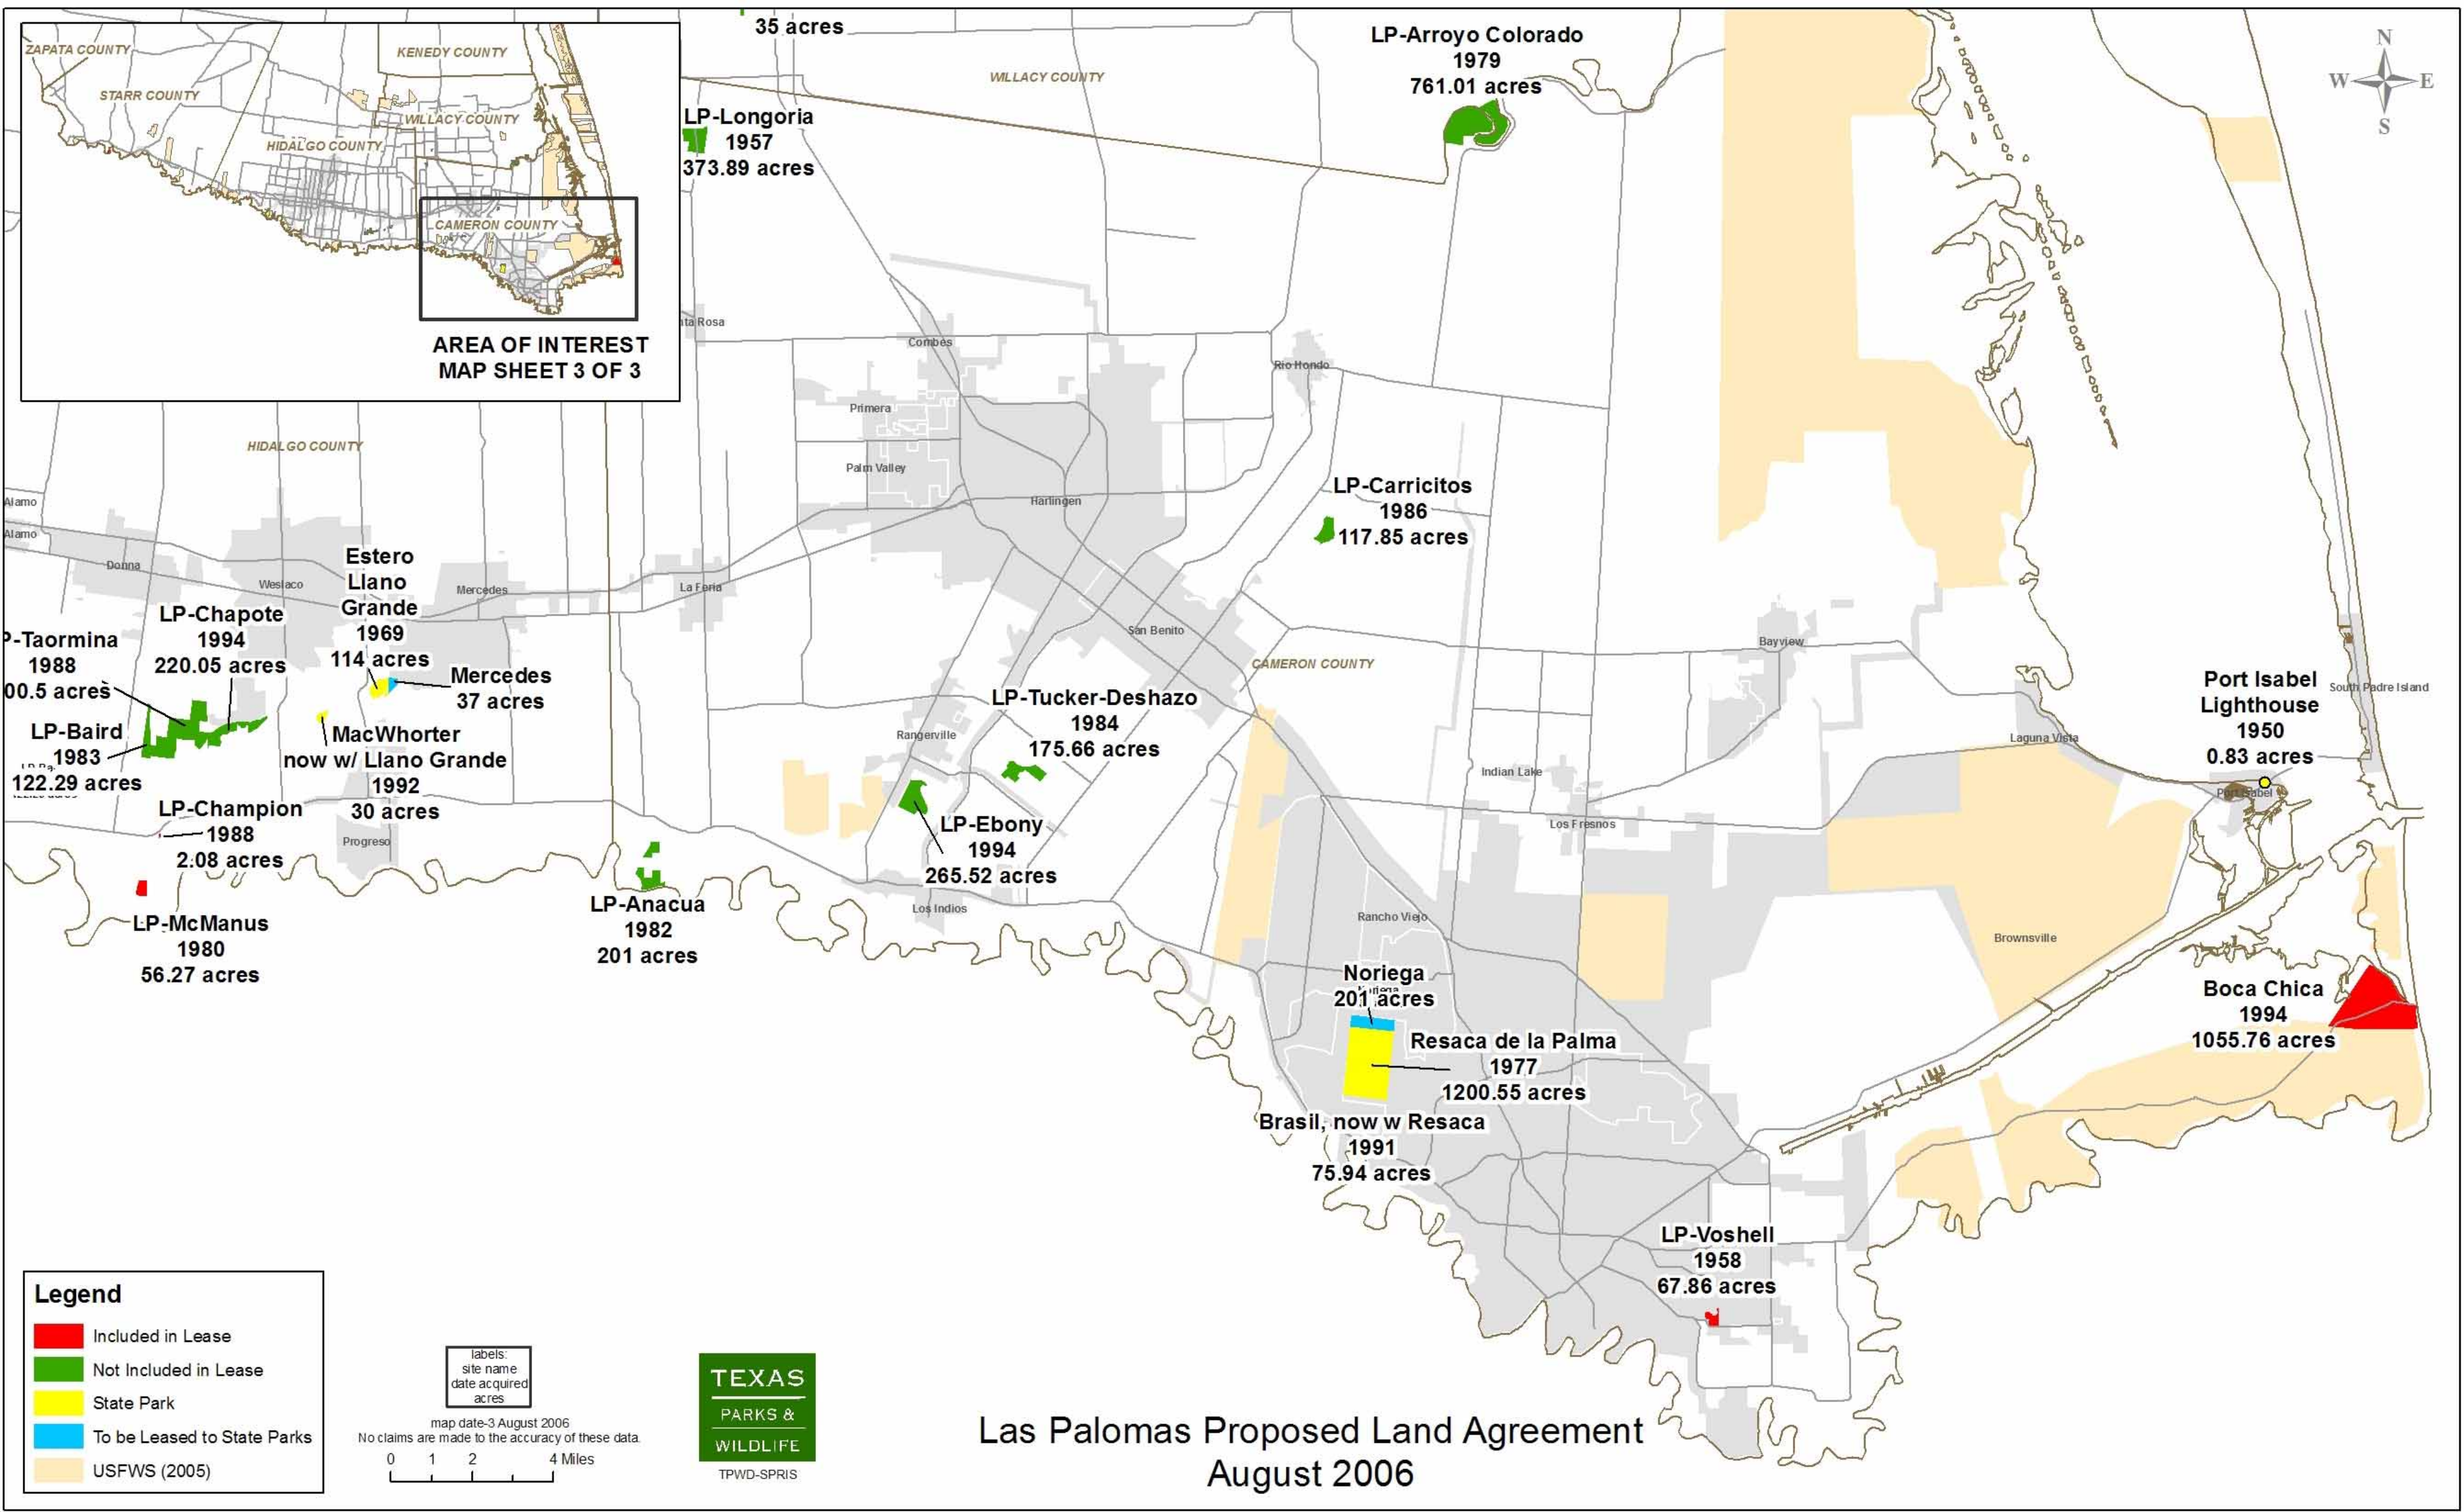

AREA OF INTEREST
MAP SHEET 3 OF 3

Legend

- Included in Lease
- Not Included in Lease
- State Park
- To be Leased to State Parks
- USFWS (2005)

map date-3 August 2006
No claims are made to the accuracy of these data.

0 1 2 4 Miles

Las Palomas Proposed Land Agreement August 2006

35 acres
LP-Longoria
1957
373.89 acres

LP-Arroyo Colorado
1979
761.01 acres

LP-Carricitos
1986
117.85 acres

LP-Tucker-Deshazo
1984
175.66 acres

LP-Ebony
1994
265.52 acres

Noriega
201 acres
Resaca de la Palma
1977
1200.55 acres

Brasil, now w Resaca
1991
75.94 acres

LP-Voshell
1958
67.86 acres

LP-Taormina
1988
100.5 acres

LP-Chapote
1994
220.05 acres

LP-Baird
1983
122.29 acres

LP-Champion
1988
2.08 acres

LP-McManus
1980
56.27 acres

Estero Llano Grande
1969
114 acres

Mercedes
37 acres

MacWhorter
now w/ Llano Grande
1992
30 acres

LP-Anacua
1982
201 acres

Port Isabel Lighthouse
1950
0.83 acres