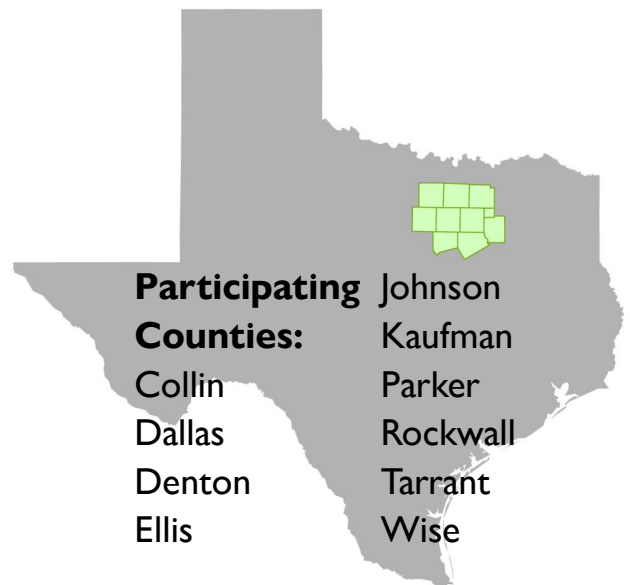

Participating Counties: Johnson
Kaufman
Parker
Rockwall
Tarrant
Wise
Collin
Dallas
Denton
Ellis

Dallas-Fort Worth Highlights

Globally, 445 cities from 47 countries participated in the 2022 City Nature Challenge. Dallas-Fort Worth ranked **#3 for Observations**, **#5 for Species**, and **#7 for Observers** globally, placing it in the top 1% of projects.

The City Nature Challenge is organized by the Natural History Museum of Los Angeles County and the California Academy of Sciences. More information at citynaturechallenge.org