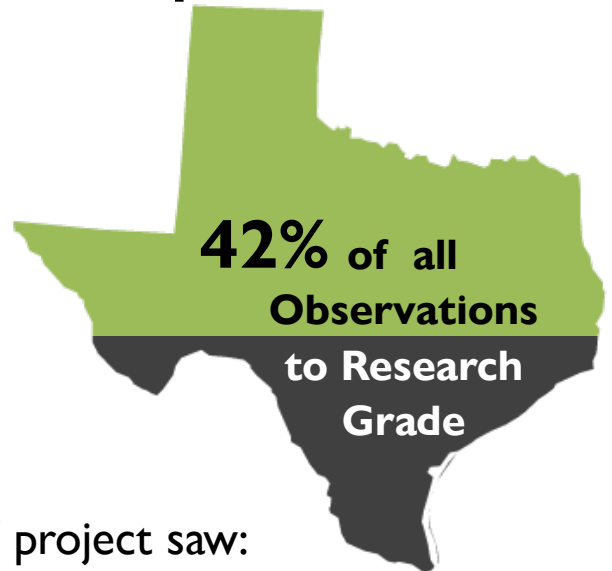

Dallas-Fort Worth

Cumulative Impact

42% of the observations recorded during the City Nature Challenge in the DFW metro area were **Research Grade** - observations of wild organisms with photo or sound vouchers of a quality to merit a species-level identification by the majority of identifiers.

During the 4 days of the event, the DFW project saw:

- 38 Species of Greatest Conservation Need at Research Grade (see list)
- 165 new species records in iNaturalist
- 3% increase in iNaturalist observations for the project metro counties
- Project page: <https://www.inaturalist.org/projects/city-nature-challenge-2022-dallas-fort-worth>