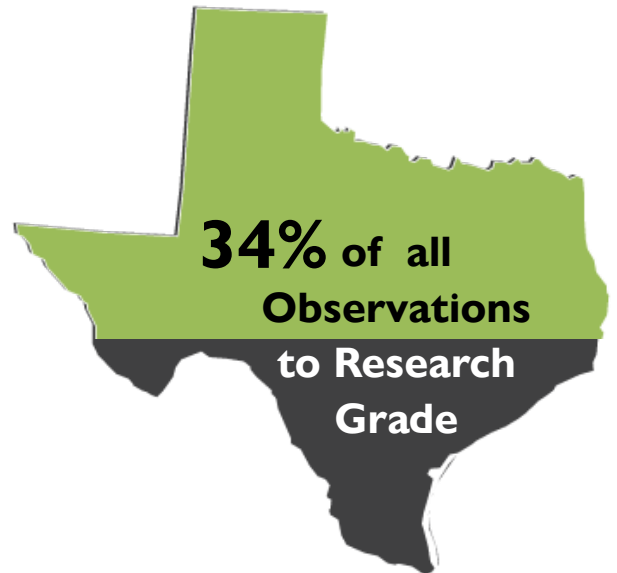

Burrowing Owl, Lois Balin, iNaturalist, CCBY-NC

**Data collection
Apr 29-May 2**

**Identifications
May 3-8**

By the numbers:

- 1 county
- More than 2,535 observations
- More than 745 species recorded
- 223 observers
- More than 205 identifiers
- Over 94% of observations were verifiable

El Paso Highlights

Globally, 445 cities from 47 countries participated in the 2022 City Nature Challenge. El Paso ranked **#192 for Observations**, **#196 for Species**, and **#175 for Observers** globally, placing it in the top 44% of projects.

The City Nature Challenge is organized by the Natural History Museum of Los Angeles County and the California Academy of Sciences. More information at citynaturechallenge.org

El Paso

Cumulative Impact

34% of the observations recorded during the City Nature Challenge in the El Paso metro area were **Research Grade** - observations of wild organisms with photo or sound vouchers of a quality to merit a species-level identification by the majority of identifiers.