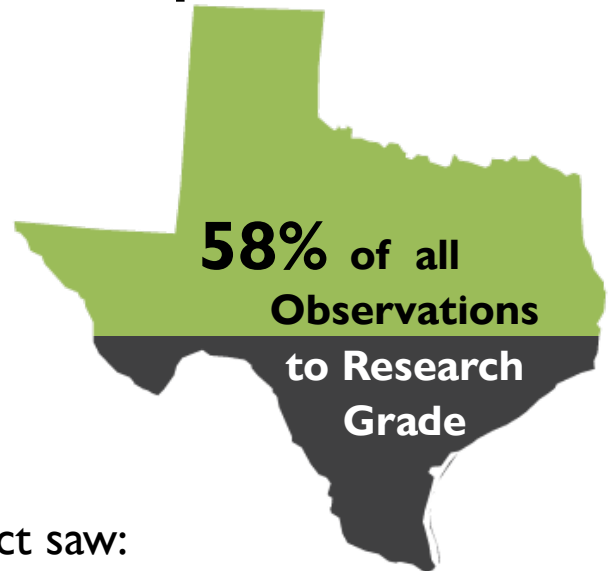

During the 4 days of the event, the project saw:

- 17 Species of Greatest Conservation Need at Research Grade (see list)
- 86 new species records in iNaturalist
- 5% increase in iNaturalist observations for the project counties
- Project page: <https://www.inaturalist.org/projects/city-nature-challenge-2022-tyler-east-texas>