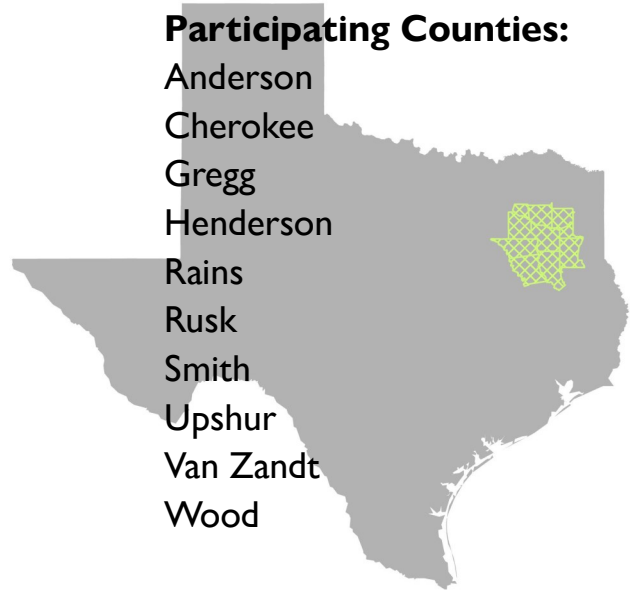

# Tyler/East Texas

The City Nature Challenge is a global, city-scale urban biodiversity BioBlitz framed as a friendly competition between participating areas.

**Rugate Tiger Beetle**, wwrausch, iNaturalist, CCBY-NC

**Prothonotary Warbler**, Lindsey Smith, iNaturalist, CCBY-NC

**Data collection  
Apr 29-May 2**

**Identifications  
May 3-8**

## By the numbers:

- 10 counties
- More than 4,870 observations
- 1,560 species recorded
- 189 observers
- More than 390 identifiers
- 98% of observations were verifiable

### Participating Counties:

Anderson  
Cherokee  
Gregg  
Henderson  
Rains  
Rusk  
Smith  
Upshur  
Van Zandt  
Wood