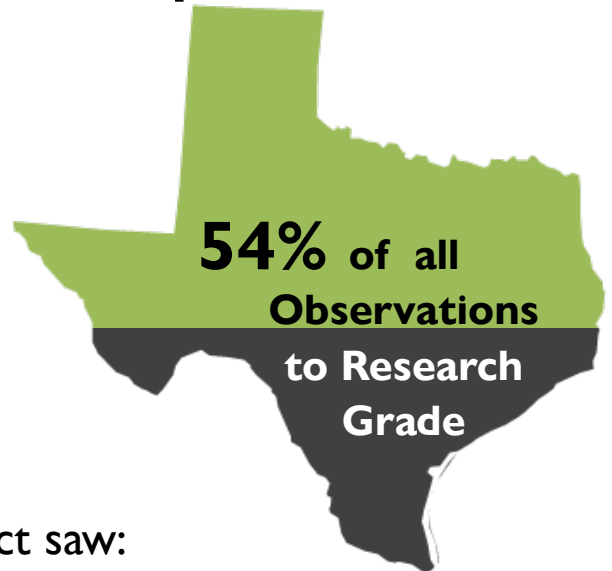

Cumulative Impact

54% of the observations recorded during the City Nature Challenge in the Tyler/East Texas area were **Research Grade** - observations of wild organisms with photo or sound vouchers of a quality to merit a species-level identification by the majority of identifiers.

During the 4 days of the event, the project saw:

- 10 Species of Greatest Conservation Need at Research Grade (see list)
- 44 new species records in iNaturalist
- 2.7% increase in iNaturalist observations for the project counties
- Project page: <https://www.inaturalist.org/projects/city-nature-challenge-2023-tyler-east-texas>