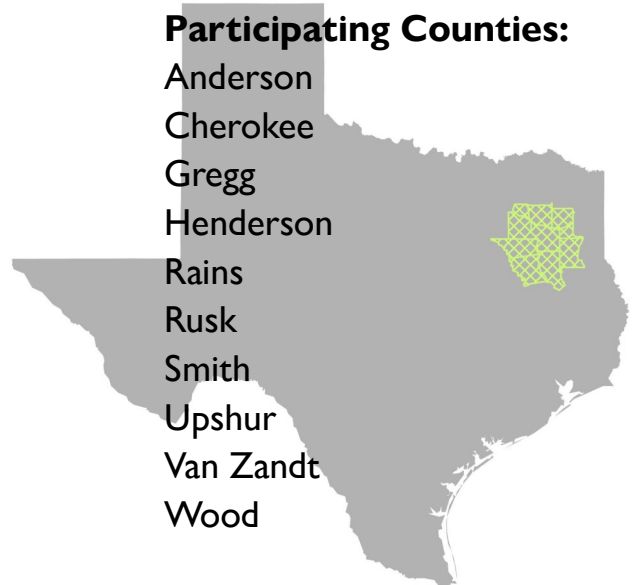

The City Nature Challenge is a global, city-scale urban biodiversity BioBlitz framed as a friendly competition between participating areas.

**Grass-leaved Ladies' Tresses**,  
lightheart\_les, iNaturalist, CC-BY-NC

**Prothonotary Warbler**, Lindsey  
Smith, iNaturalist, CC-BY-NC

**Data collection**  
**Apr 28-May 1**

**Identifications**  
**May 2-7**

### Participating Counties:

Anderson  
Cherokee  
Gregg  
Henderson  
Rains  
Rusk  
Smith  
Upshur  
Van Zandt  
Wood