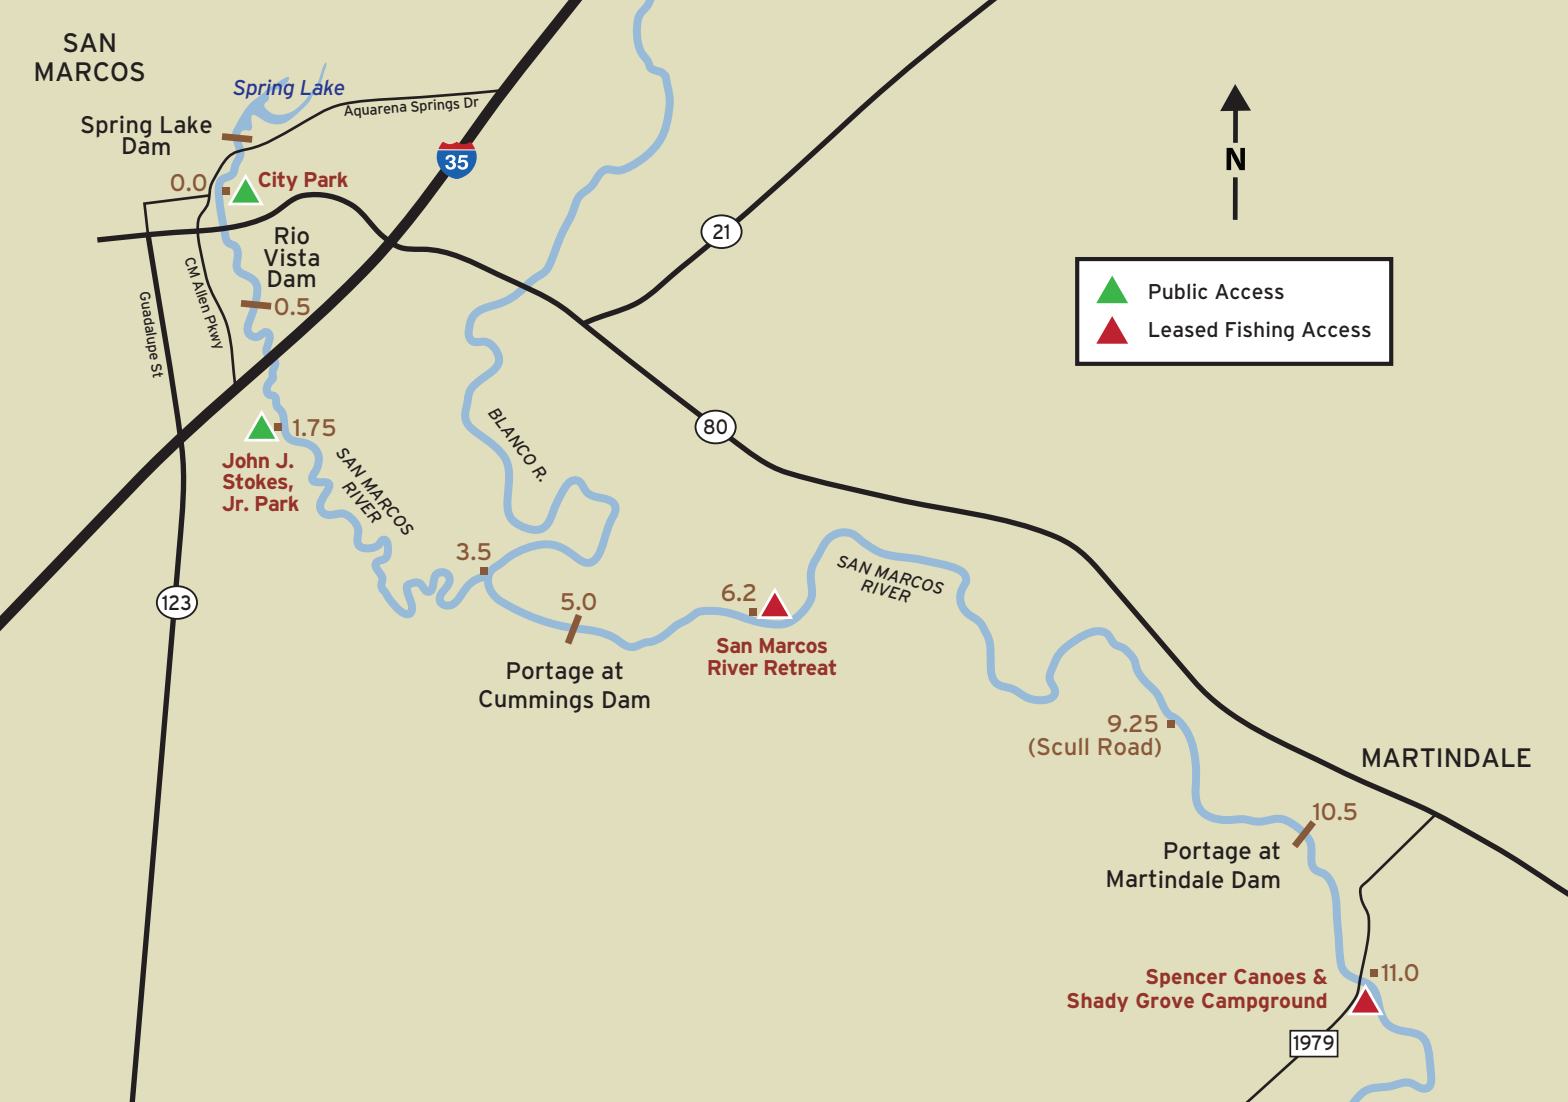

80

21

6.2

San Marcos River Retreat

SAN MARCOS RIVER

9.25
(Scull Road)

MARTINDALE

10.5

Portage at Martindale Dam

11.0

Spencer Canoes & Shady Grove Campground

1979

Public Access
Leased Fishing Access

80

142

0.0

2.6

3.0

4.2

4.8

80

1979

1979

621

STAPLES

Portage at
Staples Dam

SAN MARCOS
RIVER

San Marcos
River Retreat

Cottonseed Rapids

Scull Road Crossing

Portage at
Martindale Dam

Spencer Canoes &
Shady Grove Campground