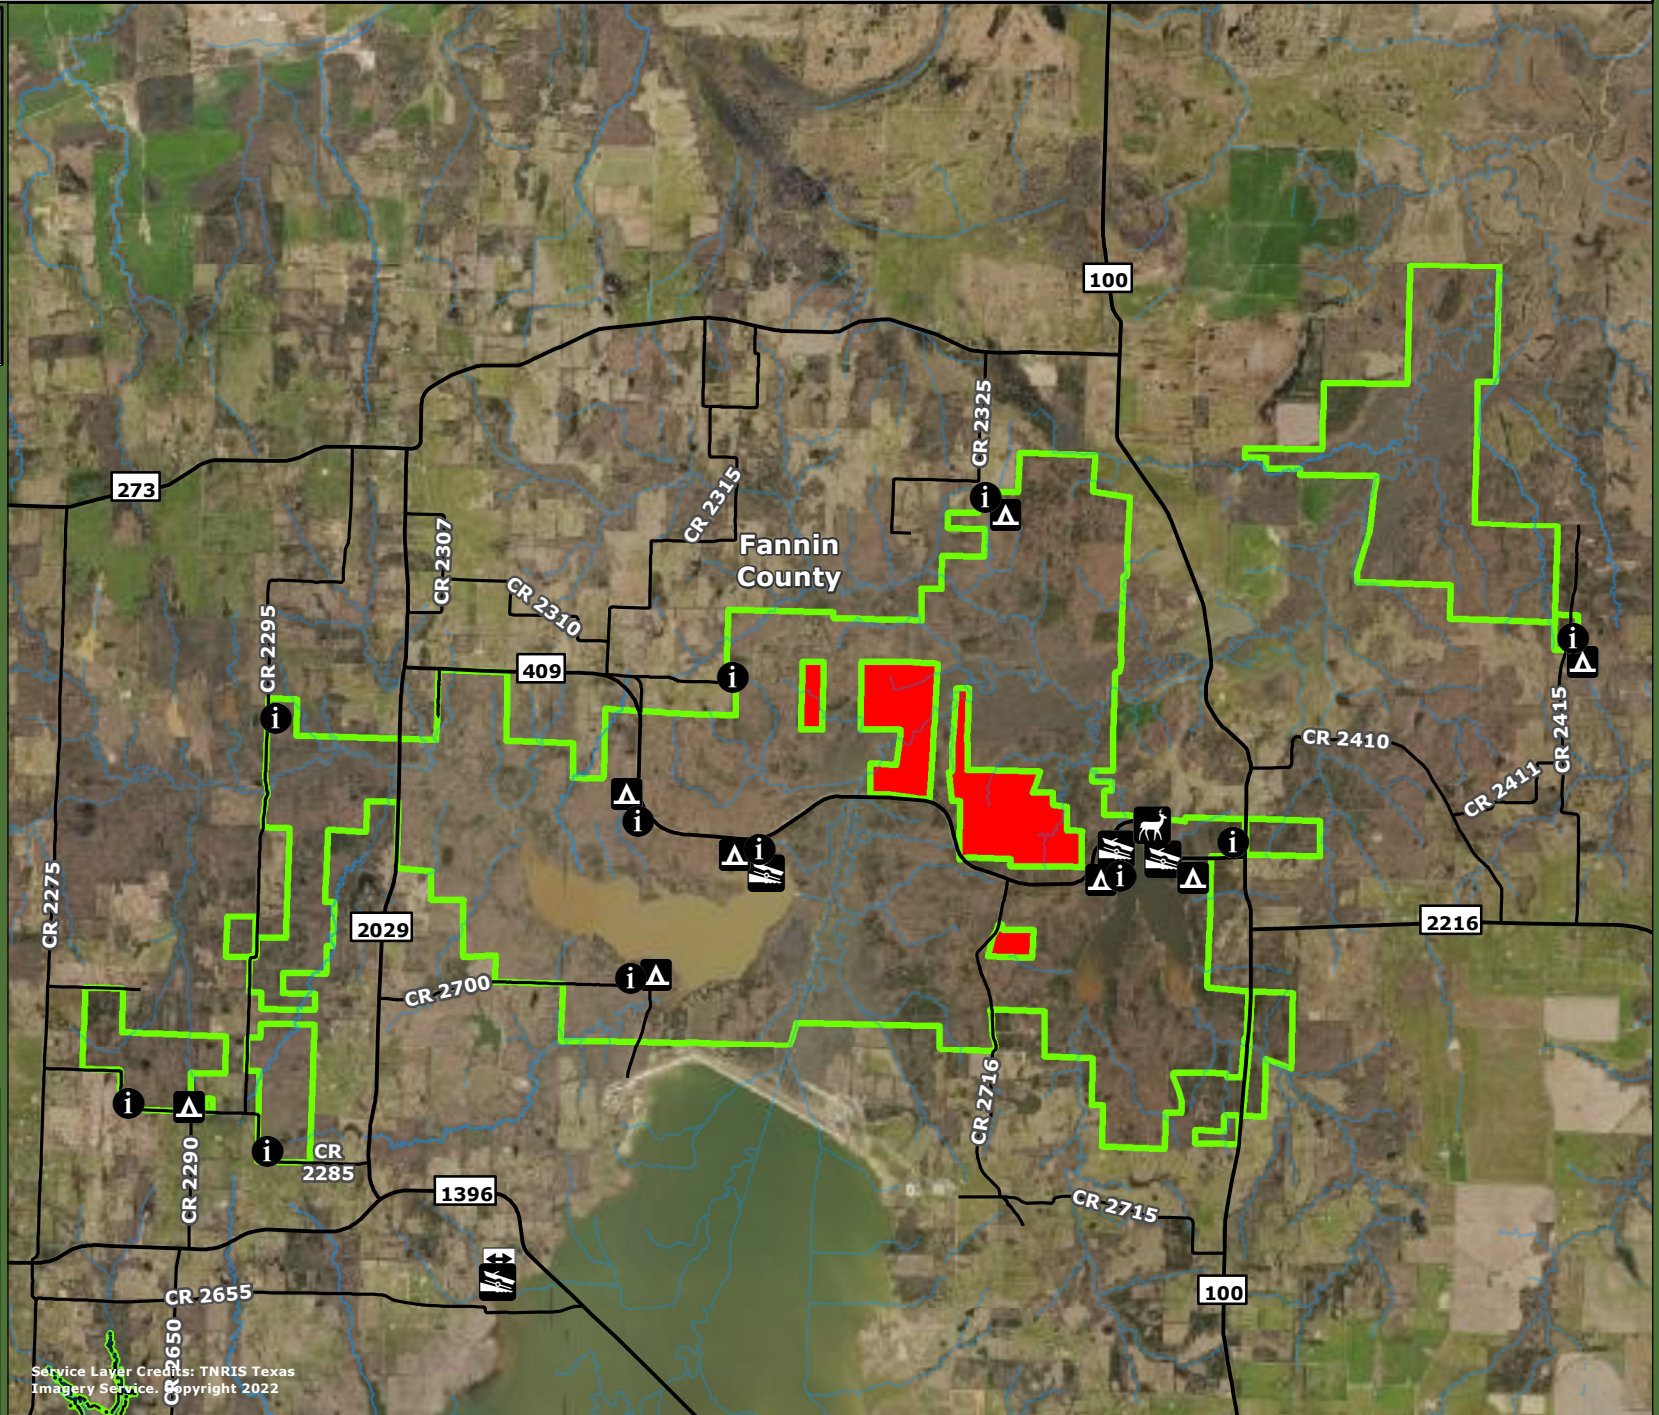

Caddo National Grassland-Bois D'arc - 13,370 acres

0 1 2 Miles

TEXAS
PARKS &
WILDLIFE

Life's better outside.®

- Info Station
- Boat Ramp
- Camp Sites
- Designated Access Point
- Deer Check Station
- Hunting Compartment
- Property Boundary
- Private In-holdings
- County

*** Annual Public Hunting Permit Required ***
Refer to Legal Gamebox in this year's Public Hunting Map Booklet (released in August) for hunting information & regulations