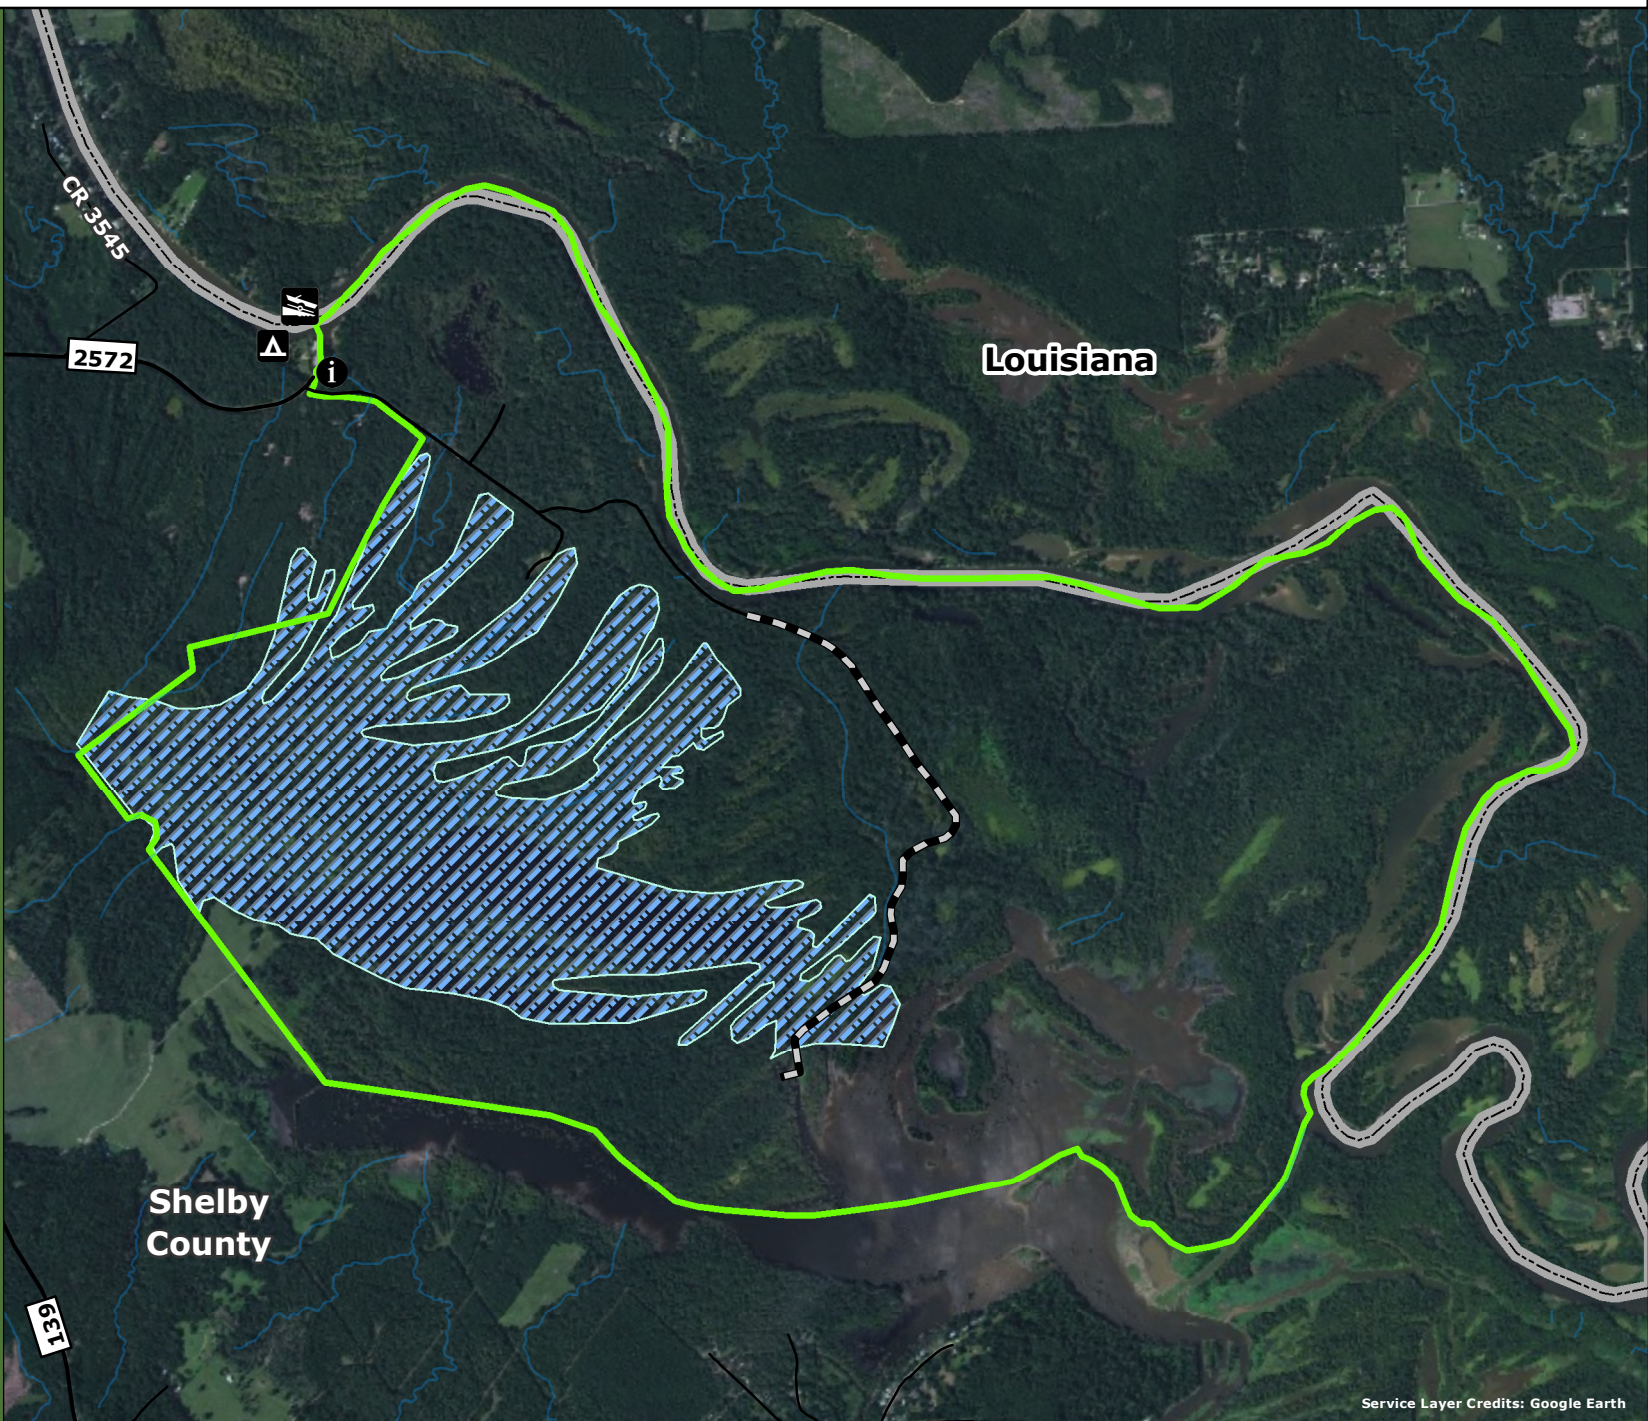

North Toledo Bend WMA - 2,675 acres

Life's better outside.®

- Info Station
- Boat Ramp
- Camp Sites
- Levee
- Roads
- Property Boundary
- Wetland Impoundment
- State Boundary

Service Layer Credits: Google Earth