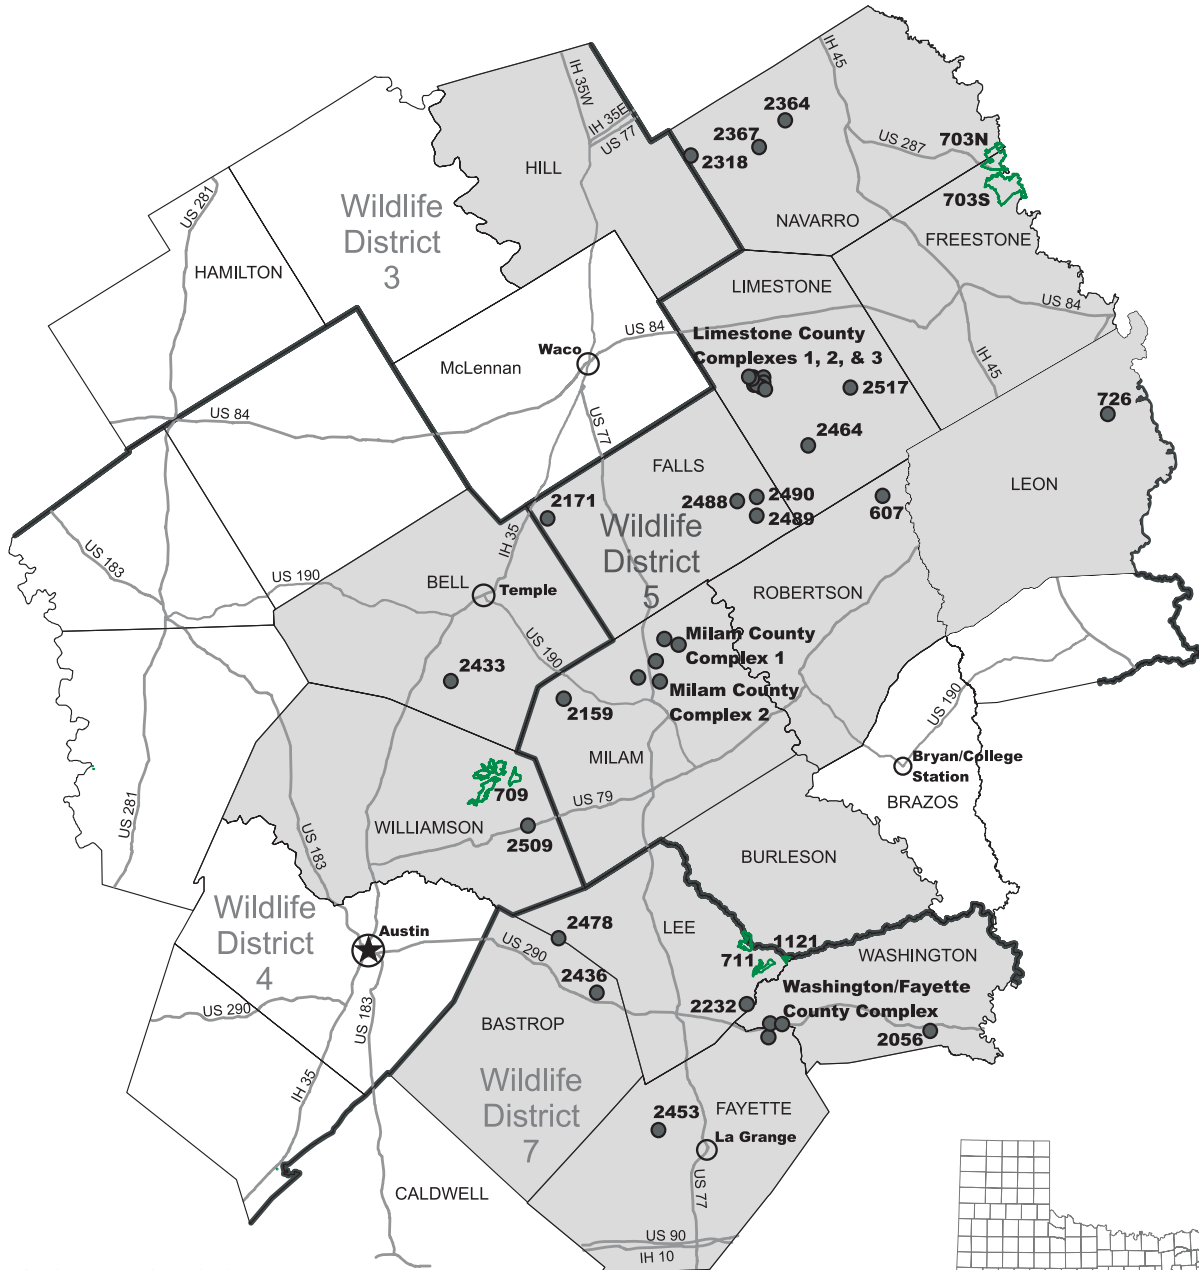

REGION 6 – AUSTIN/WACO

2018-2019

For enhanced individual area maps, please visit www.tpwd.texas.gov/APH

LAW ENFORCEMENT OFFICES:

- College Station (979) 696-4148
- Temple (254) 778-8913
- Waco (254) 867-7951