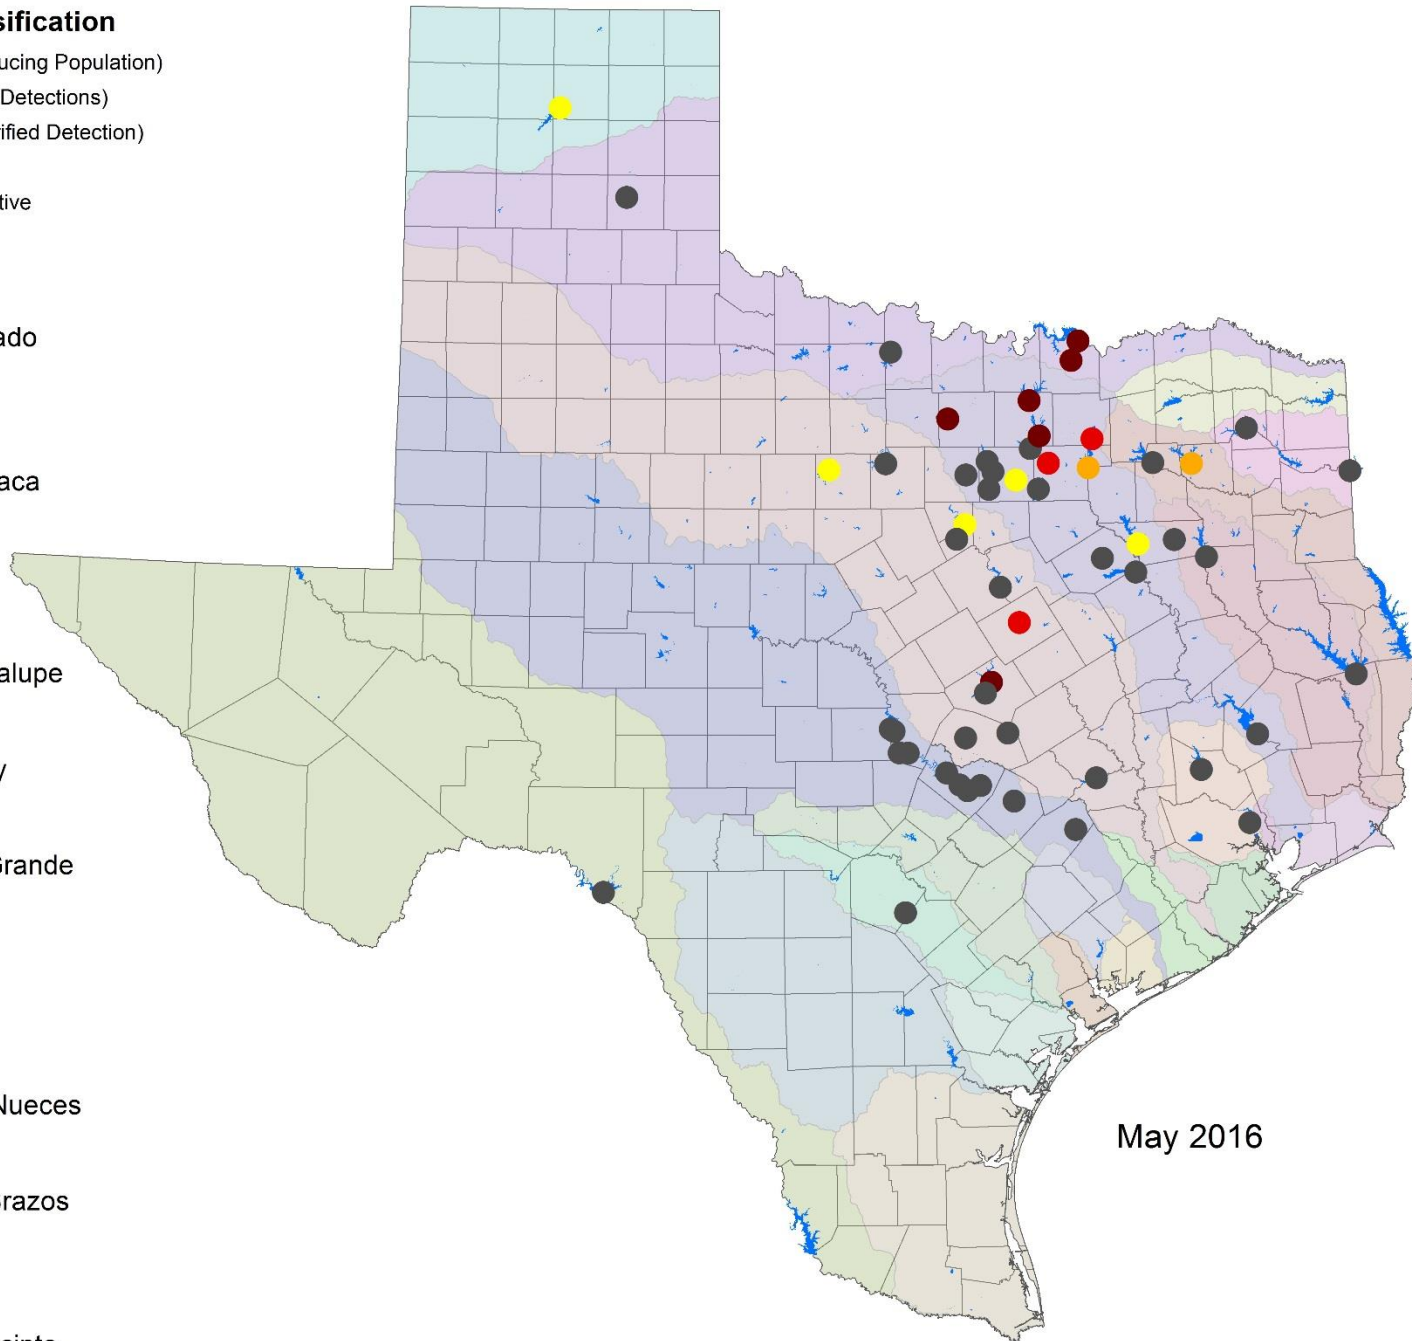

Zebra Mussel Status

Water Body Classification

- Infested (Reproducing Population)
- Positive (Multiple Detections)
- Suspect (One Verified Detection)
- Inconclusive
- Undetected/Negative

River Basin

- Brazos
- Brazos-Colorado
- Canadian
- Colorado
- Colorado-Lavaca
- Cypress
- Guadalupe
- Lavaca
- Lavaca-Guadalupe
- Neches
- Neches-Trinity
- Nueces
- Nueces-Rio Grande
- Red
- Rio Grande
- Sabine
- San Antonio
- San Antonio-Nueces
- San Jacinto
- San Jacinto-Brazos
- Sulphur
- Trinity
- Trinity-San Jacinto