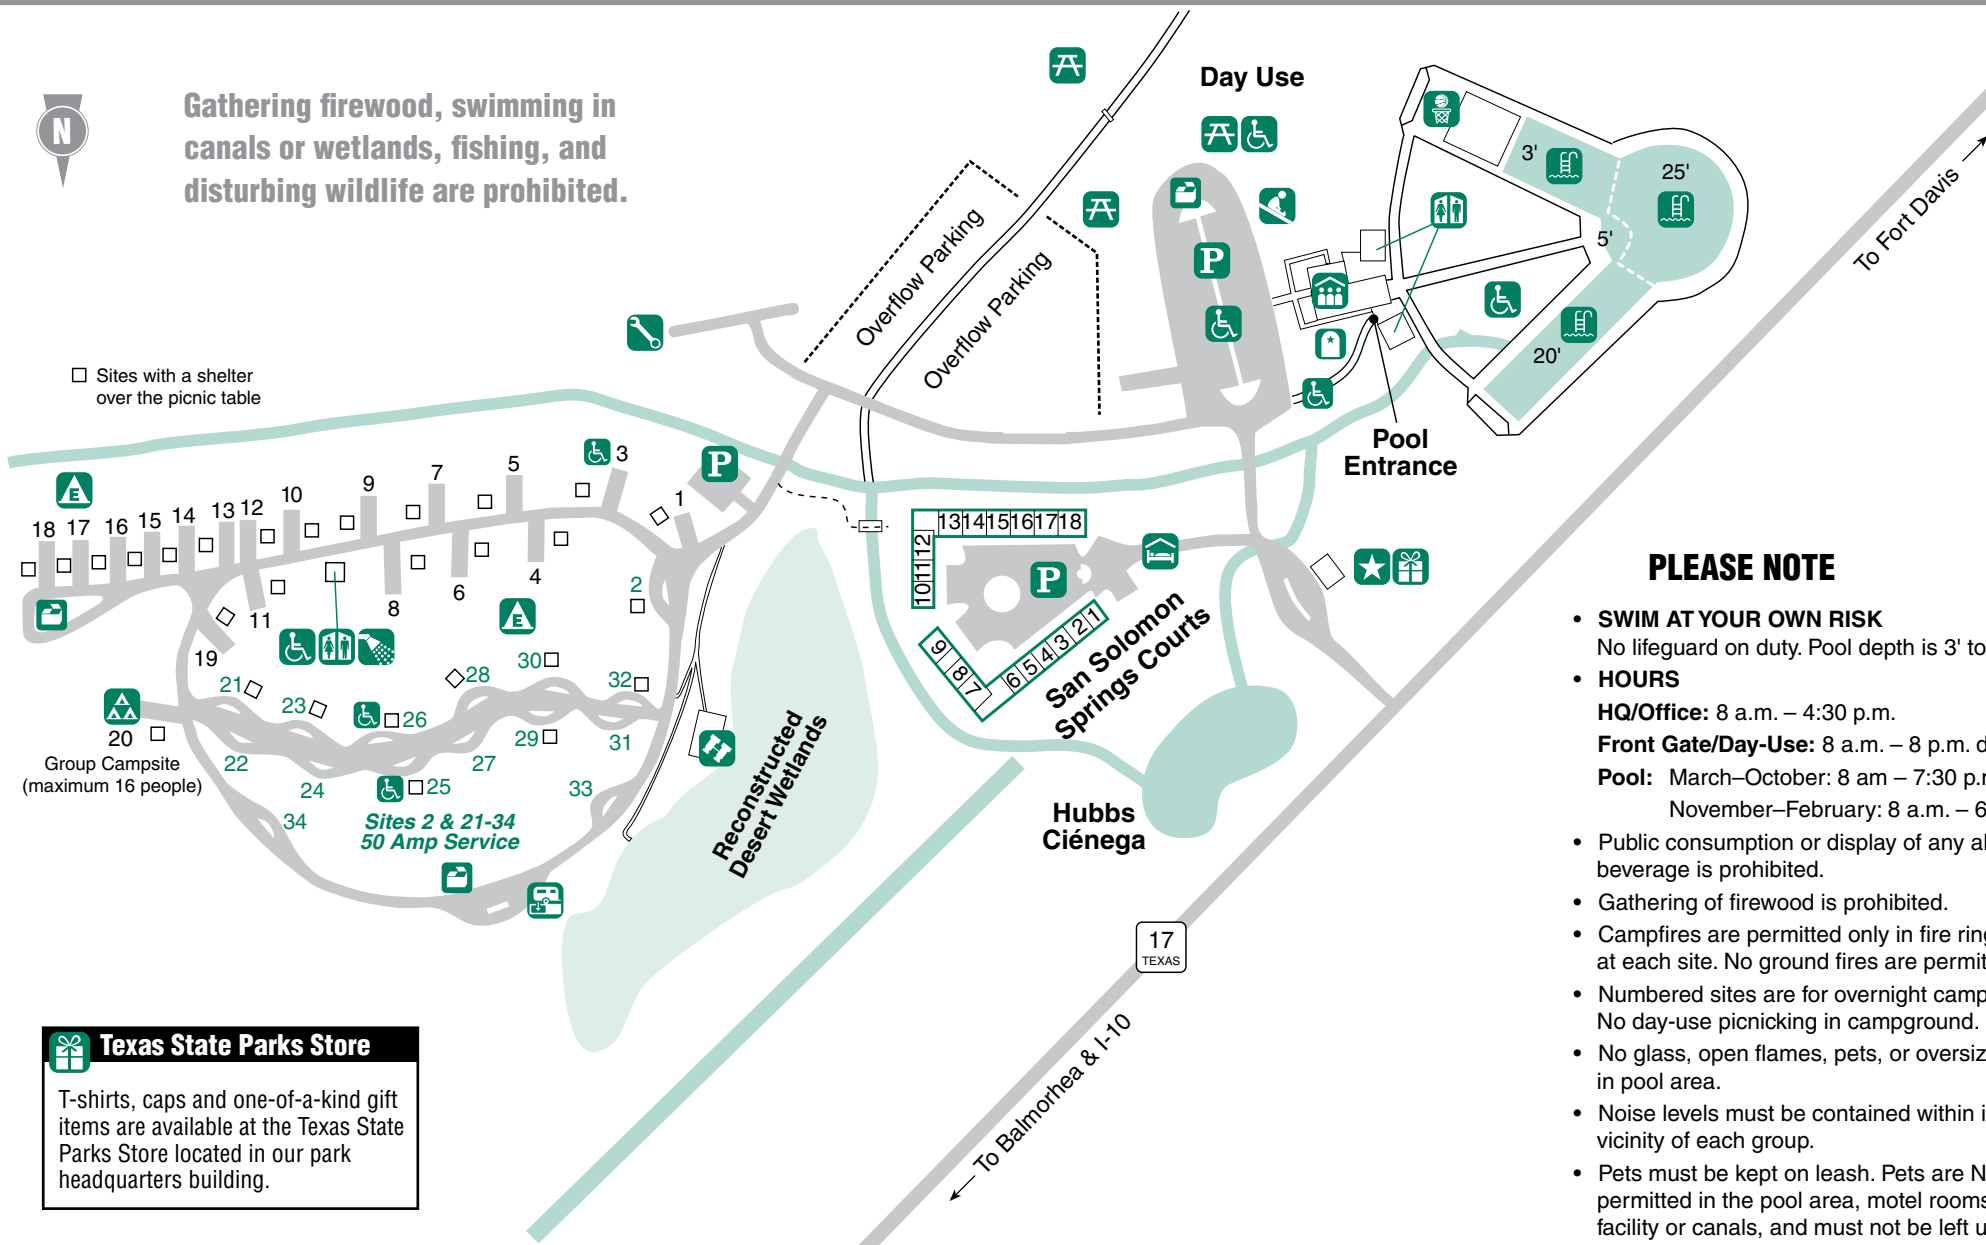

Balmorhea

State Park

TexasStateParks.org/App

TexasStateParks.org/SocialMedia

#TexasStateParks #BetterOutside

Gathering firewood, swimming in canals or wetlands, fishing, and disturbing wildlife are prohibited.

LEGEND

- Headquarters
- State Parks Store
- Restrooms
- Showers
- Water and Electric Sites
- Sites with 50 Amp Service
- Dump Station
- Motel
- Group Hall
- Group Camp
- Picnic Area
- Swimming Pool
- Ciénega Observation Deck
- Playground
- Basketball Court
- Wheelchair Accessible
- Parking
- Trash Dumpster
- Historical Marker
- Maintenance

PLEASE NOTE

- **SWIM AT YOUR OWN RISK**
  No lifeguard on duty. Pool depth is 3' to 25'.
- **HOURS**
  HQ/Office: 8 a.m. – 4:30 p.m.
  Front Gate/Day-Use: 8 a.m. – 8 p.m. daily
  Pool: March–October: 8 am – 7:30 p.m.
  November–February: 8 a.m. – 6 p.m.
- Public consumption or display of any alcoholic beverage is prohibited.
- Gathering of firewood is prohibited.
- Campfires are permitted only in fire rings provided at each site. No ground fires are permitted.
- Numbered sites are for overnight camping only. No day-use picnicking in campground.
- No glass, open flames, pets, or oversized floaties in pool area.
- Noise levels must be contained within immediate vicinity of each group.
- Pets must be kept on leash. Pets are NOT permitted in the pool area, motel rooms, group facility or canals, and must not be left unattended.

Texas State Parks Store

T-shirts, caps and one-of-a-kind gift items are available at the Texas State Parks Store located in our park headquarters building.

9207 Hwy. 17 South
P.O. Box 15
Toyahvale, TX 79786
(432) 375-2370

© 2026 TPWD PWD MP P4501-002H (2/26)

This publication can be found at tpwd.texas.gov/spdest/parkinfo/maps/park_maps/

PARK RESERVATIONS

TexasStateParks.org ParquesDeTexas.org
(512) 389-8900

Proud Sponsor of
Texas State Parks