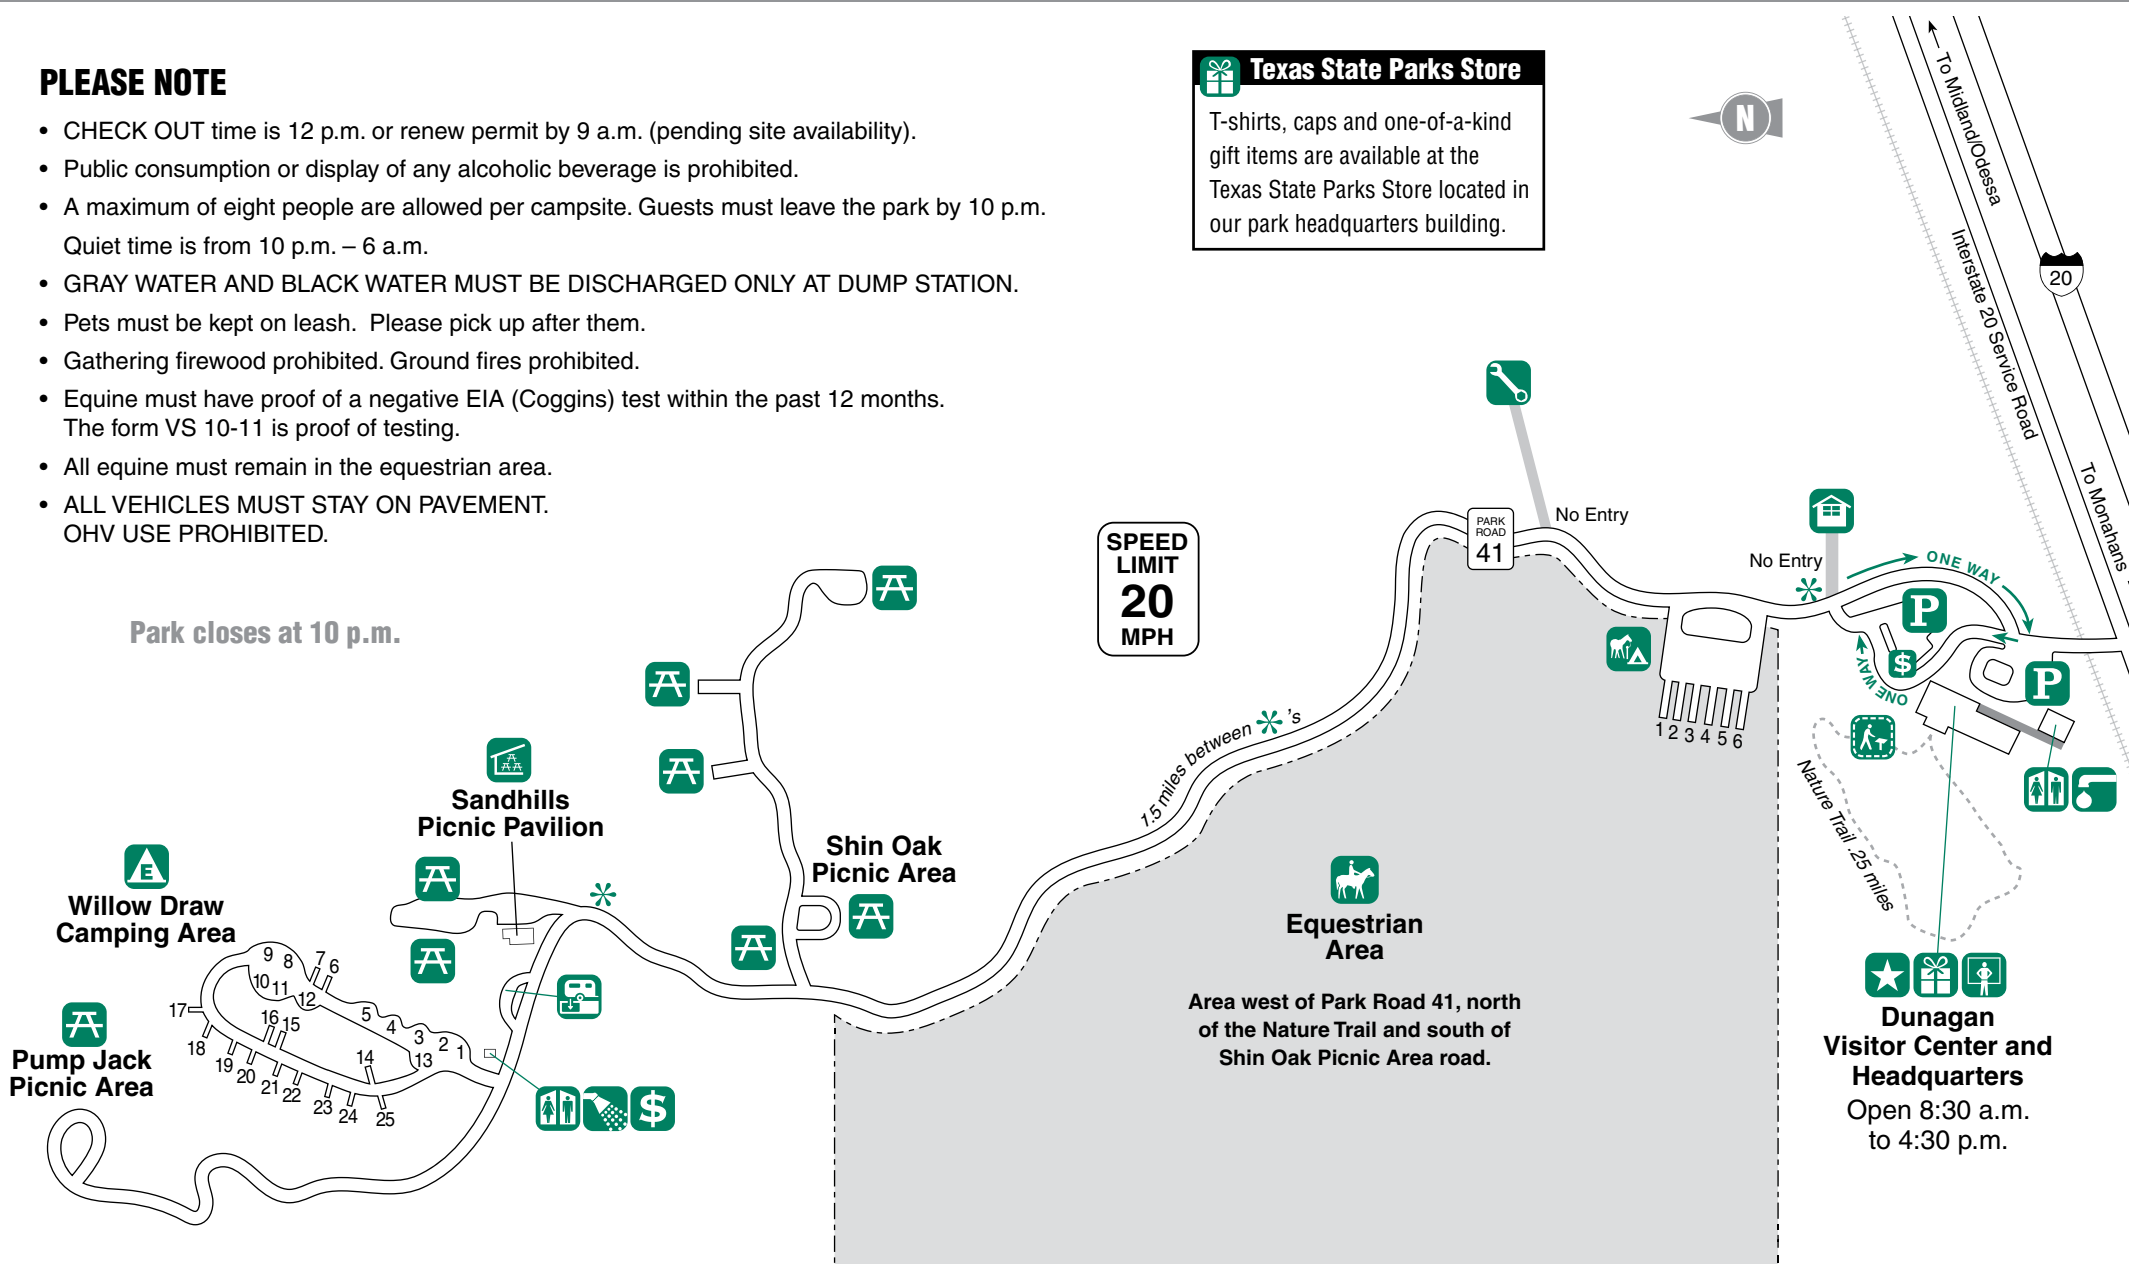

100
— YEARS —

Monahans Sandhills

State Park

TexasStateParks.org/App

TexasStateParks.org/SocialMedia

#TexasStateParks #BetterOutside

PLEASE NOTE

- CHECK OUT time is 12 p.m. or renew permit by 9 a.m. (pending site availability).
- Public consumption or display of any alcoholic beverage is prohibited.
- A maximum of eight people are allowed per campsite. Guests must leave the park by 10 p.m. Quiet time is from 10 p.m. – 6 a.m.
- GRAY WATER AND BLACK WATER MUST BE DISCHARGED ONLY AT DUMP STATION.
- Pets must be kept on leash. Please pick up after them.
- Gathering firewood prohibited. Ground fires prohibited.
- Equine must have proof of a negative EIA (Coggins) test within the past 12 months. The form VS 10-11 is proof of testing.
- All equine must remain in the equestrian area.
- ALL VEHICLES MUST STAY ON PAVEMENT. OHV USE PROHIBITED.

Park closes at 10 p.m.

Texas State Parks Store
T-shirts, caps and one-of-a-kind gift items are available at the Texas State Parks Store located in our park headquarters building.

LEGEND

- ★ Headquarters
- \$ Pay Station
- 🎁 State Parks Store
- 👤 Visitor Center
- 🚻 Restrooms
- 🚿 Showers
- 🚰 Water Bottle Fill Station
- ⚡ Water and Electric Sites
- 🐎 Equestrian Sites
- 🚶 Interpretive Trail
- 🍷 Picnic Area
- 🏠 Picnic Pavilion
- P Parking
- 🗑️ Dump Station
- 🏠 Residence
- 🔧 Maintenance