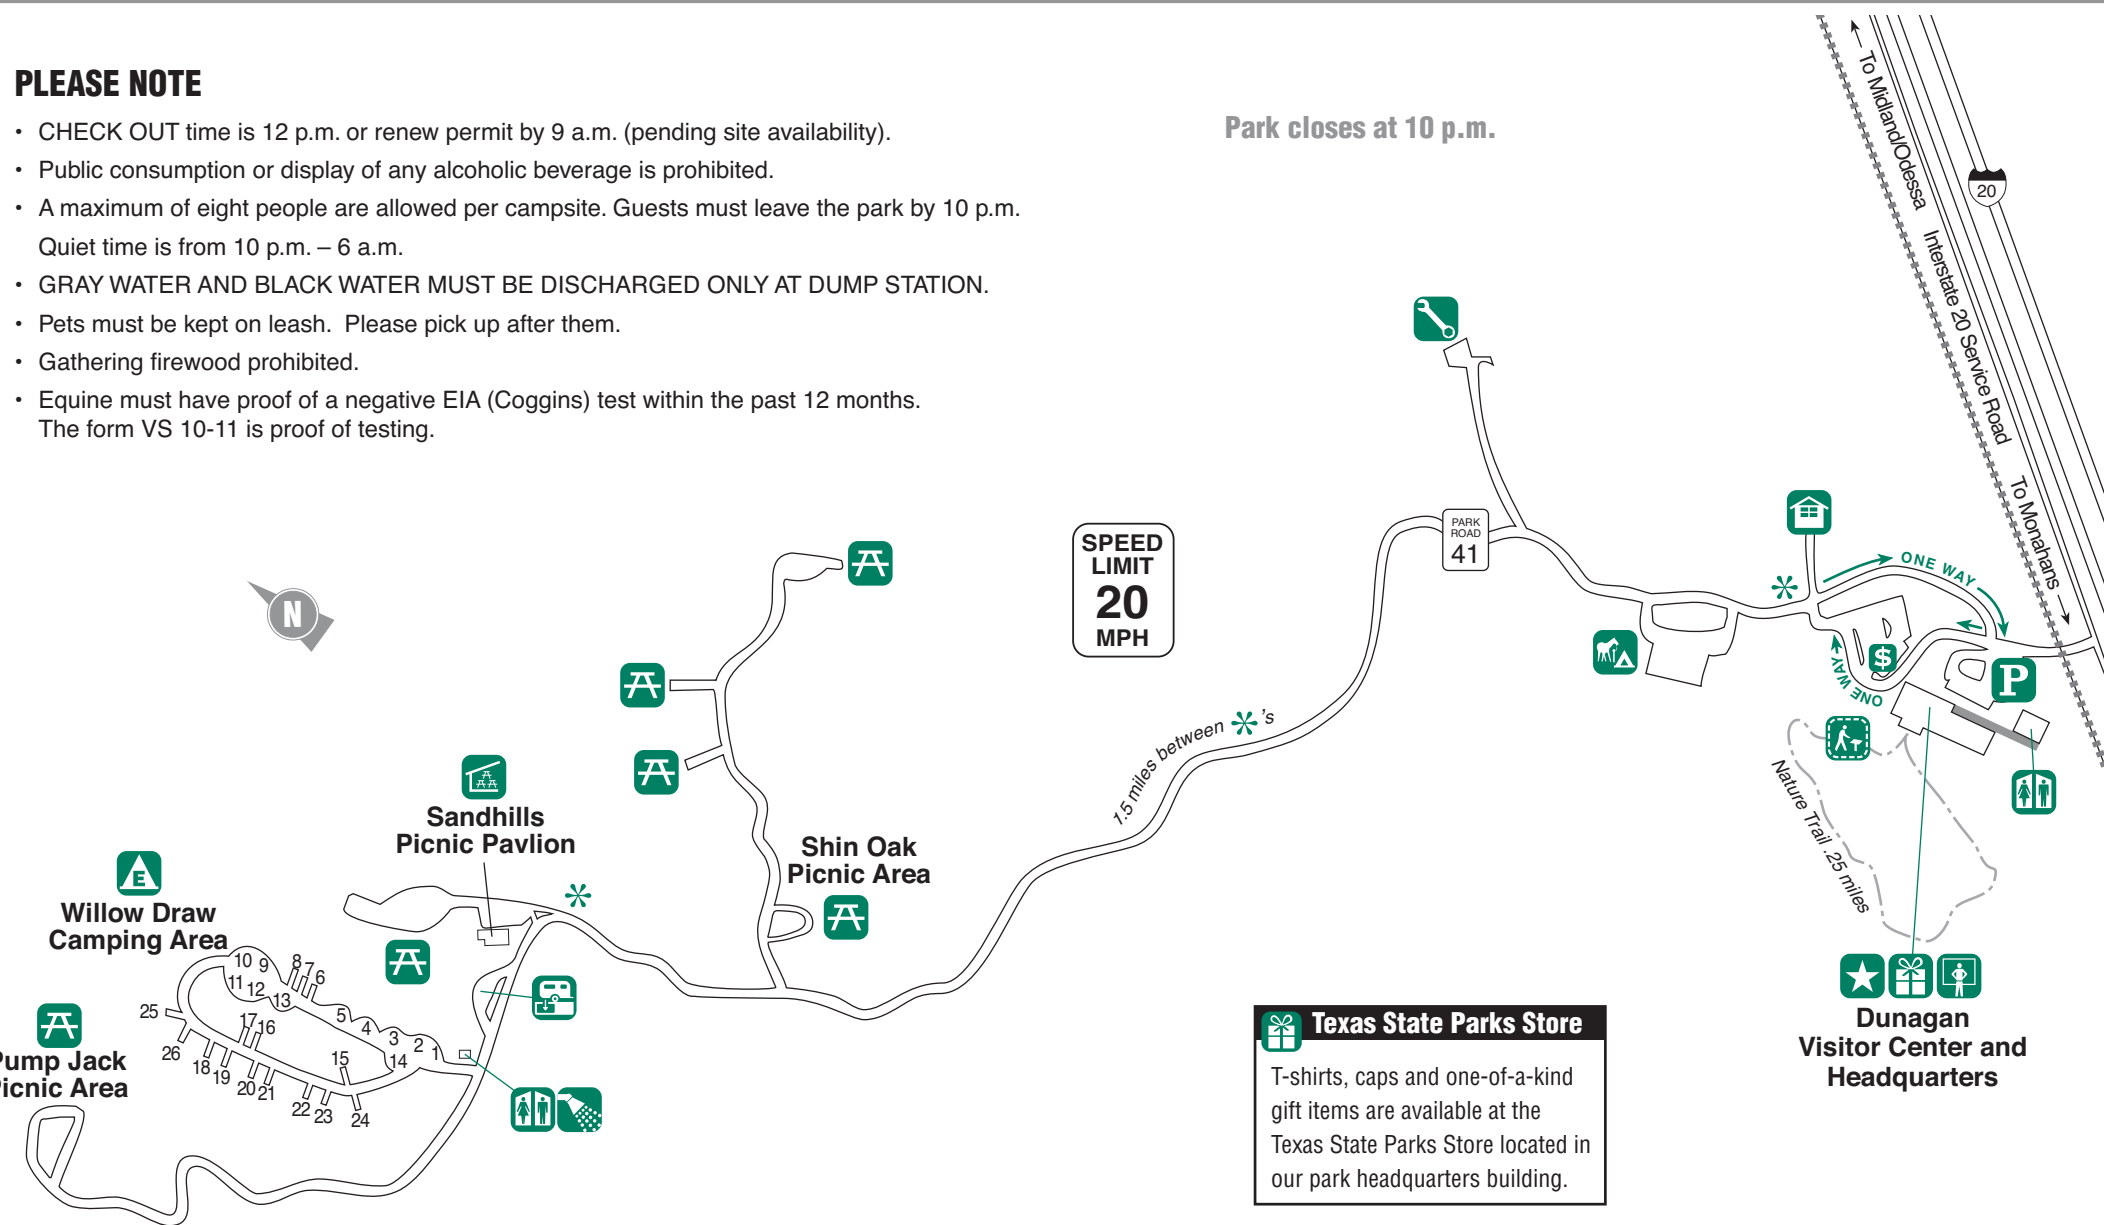

Monahans Sandhills

State Park

#TxStateParks

#BetterOutside

PLEASE NOTE

- CHECK OUT time is 12 p.m. or renew permit by 9 a.m. (pending site availability).
- Public consumption or display of any alcoholic beverage is prohibited.
- A maximum of eight people are allowed per campsite. Guests must leave the park by 10 p.m.
Quiet time is from 10 p.m. – 6 a.m.
- GRAY WATER AND BLACK WATER MUST BE DISCHARGED ONLY AT DUMP STATION.
- Pets must be kept on leash. Please pick up after them.
- Gathering firewood prohibited.
- Equine must have proof of a negative EIA (Coggins) test within the past 12 months.
The form VS 10-11 is proof of testing.

Park closes at 10 p.m.

LEGEND

- Headquarters
- Pay Station
- State Parks Store
- Visitor Center
- Restrooms
- Showers
- Water and Electric Sites
- Equestrian Sites
- Interpretive Trail
- Picnic Area
- Picnic Pavilion
- Parking
- Dump Station
- Residence
- Maintenance

Texas State Parks Store
T-shirts, caps and one-of-a-kind gift items are available at the Texas State Parks Store located in our park headquarters building.

Dunagan Visitor Center and Headquarters

2500 I-20 E Exit #86
P.O. Box 1738
Monahans, TX 79756
(432) 943-2092