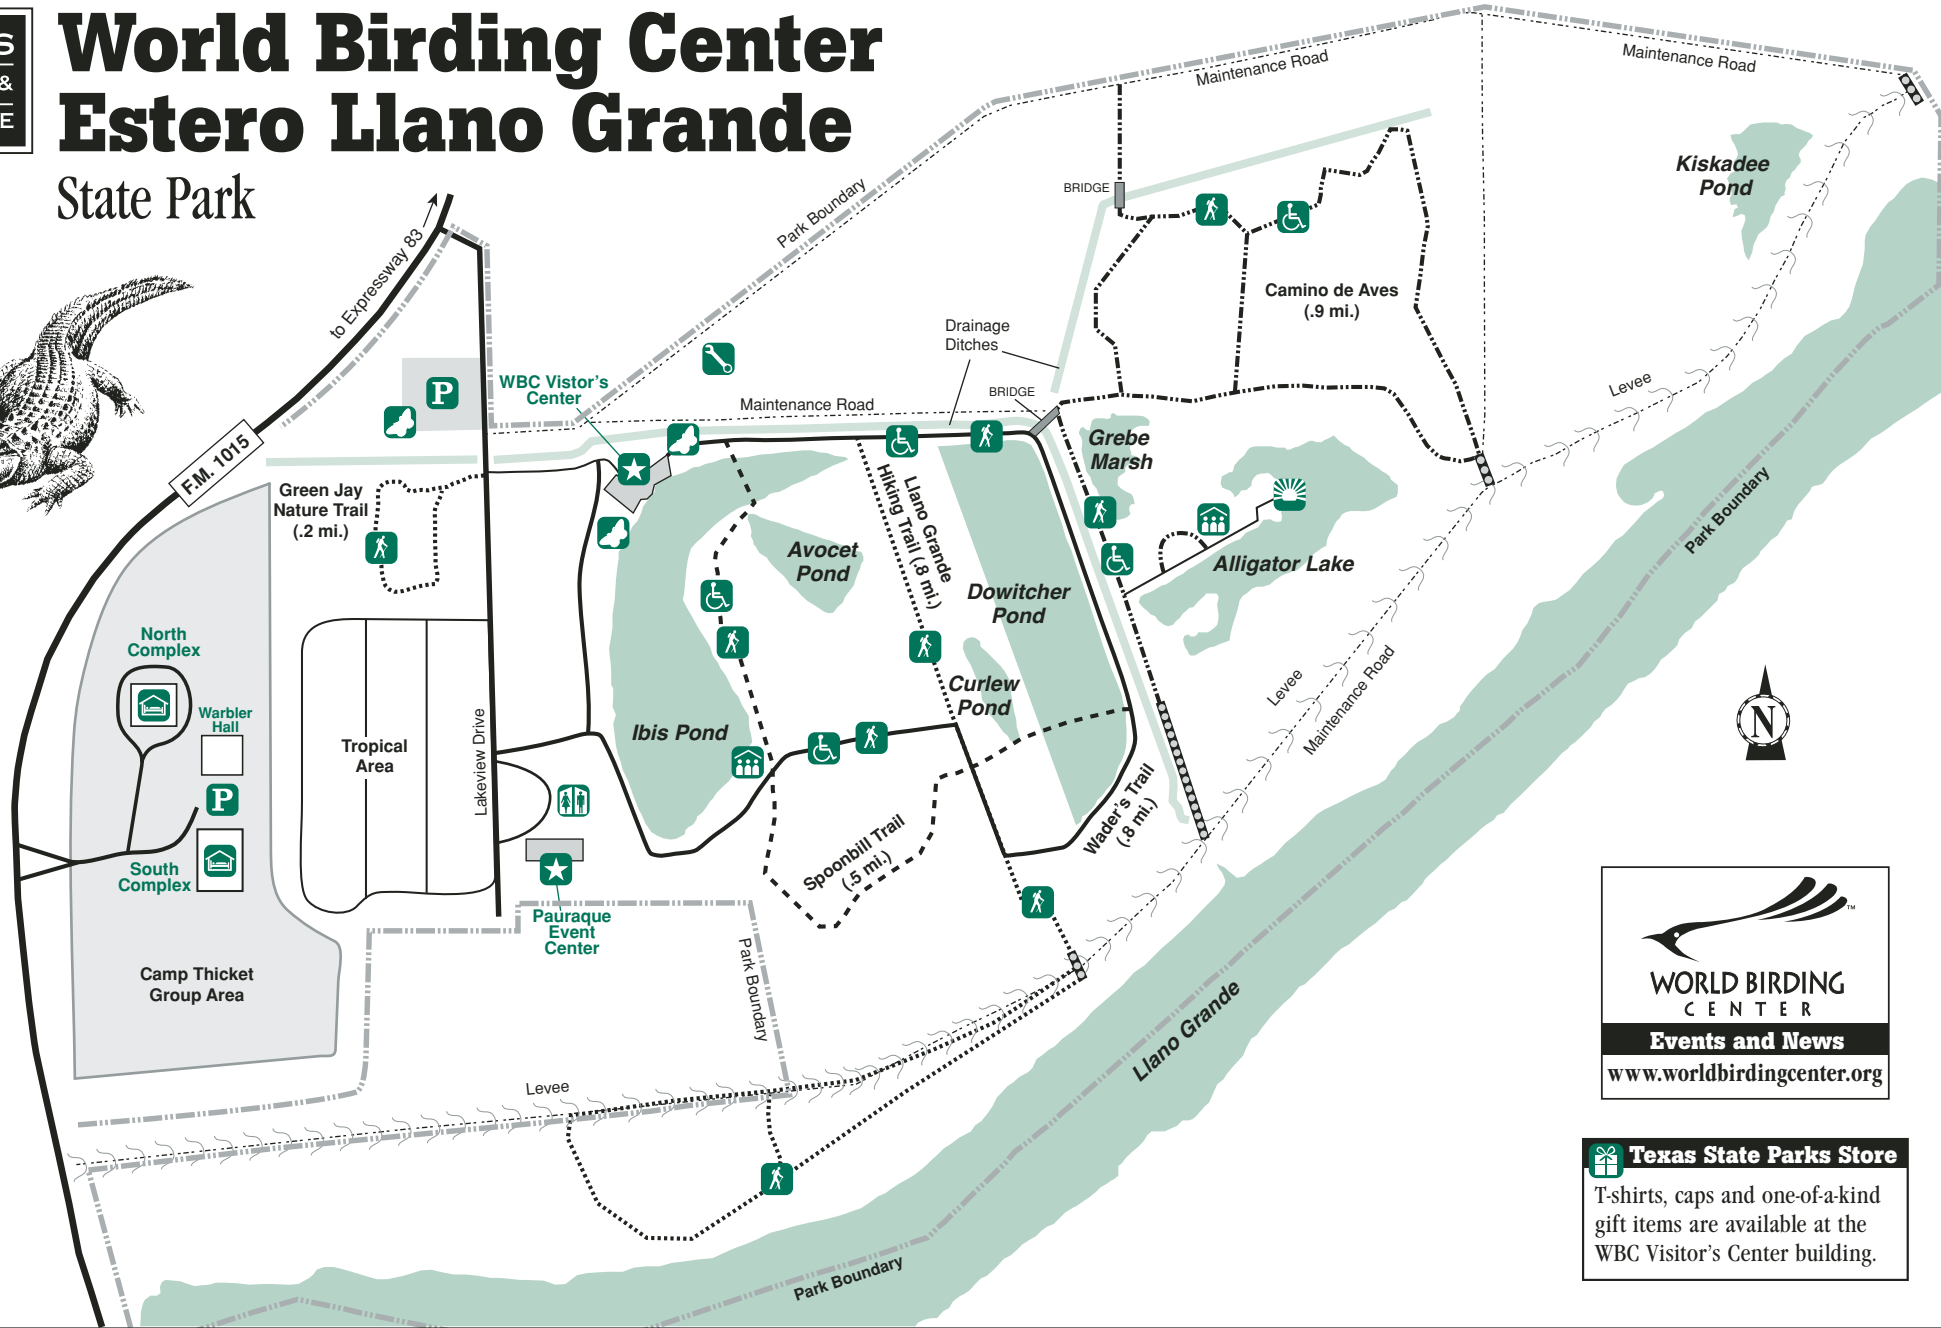

World Birding Center Estero Llano Grande

State Park

Legend:

- WBC Visitor's Center
- Texas State Parks Store
- Viewing Deck
- Classroom
- Rest Rooms
- Pauraque Event Center
- Full Kitchen
- Event Room
- Rest Rooms
- Butterfly Garden
- Camp Thicket Group Area North and South Complex
- Bunks
- Full Kitchen
- Meeting Rooms
- Rest Rooms and Showers
- Warbler Hall
- Meeting Hall, Rest Rooms
- Parking
- Rest Rooms
- Wheelchair Accessible Trails
- Camino de Aves
- Spoonbill Trail
- Wader's Trail
- Observation Deck
- Levee Access Point (non-ADA)
- Hiking Trails
- Pavilion
- Butterfly Garden
- Observation Deck
- Maintenance Area

**WORLD BIRDING
CENTER**
Events and News
www.worldbirdingcenter.org

Texas State Parks Store
T-shirts, caps and one-of-a-kind gift items are available at the WBC Visitor's Center building.

3301 S. International Blvd. (F.M. 1015)
Weslaco, TX 78596
(956) 565-3919