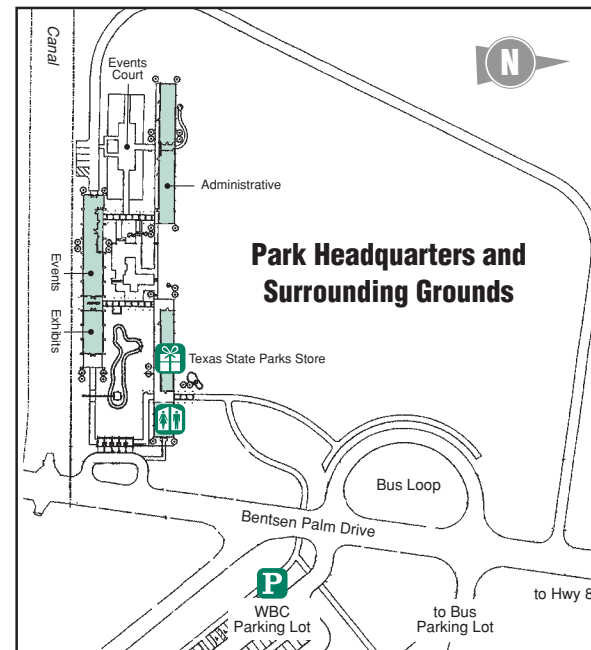

# Bentsen-Rio Grande Valley

State Park – World Birding Center

#TxStateParks

#BetterOutside

**Volunteer opportunities available:**  
Call (956) 584-9156 for more information.

## LEGEND

- Park Headquarters
- Texas State Parks Store
- Exhibit Hall
- Conference Room
- Restrooms
- Parking
- Tram Stop
- Nature Center
- Restrooms
- Showers
- Amphitheater
- Fishing
- Picnic Tables
- Primitive Camping
- Wheelchair Accessible
- Hiking Trail
- Biking Trail
- Observation Blind
- Hawk Tower
- After Hours Pay Station