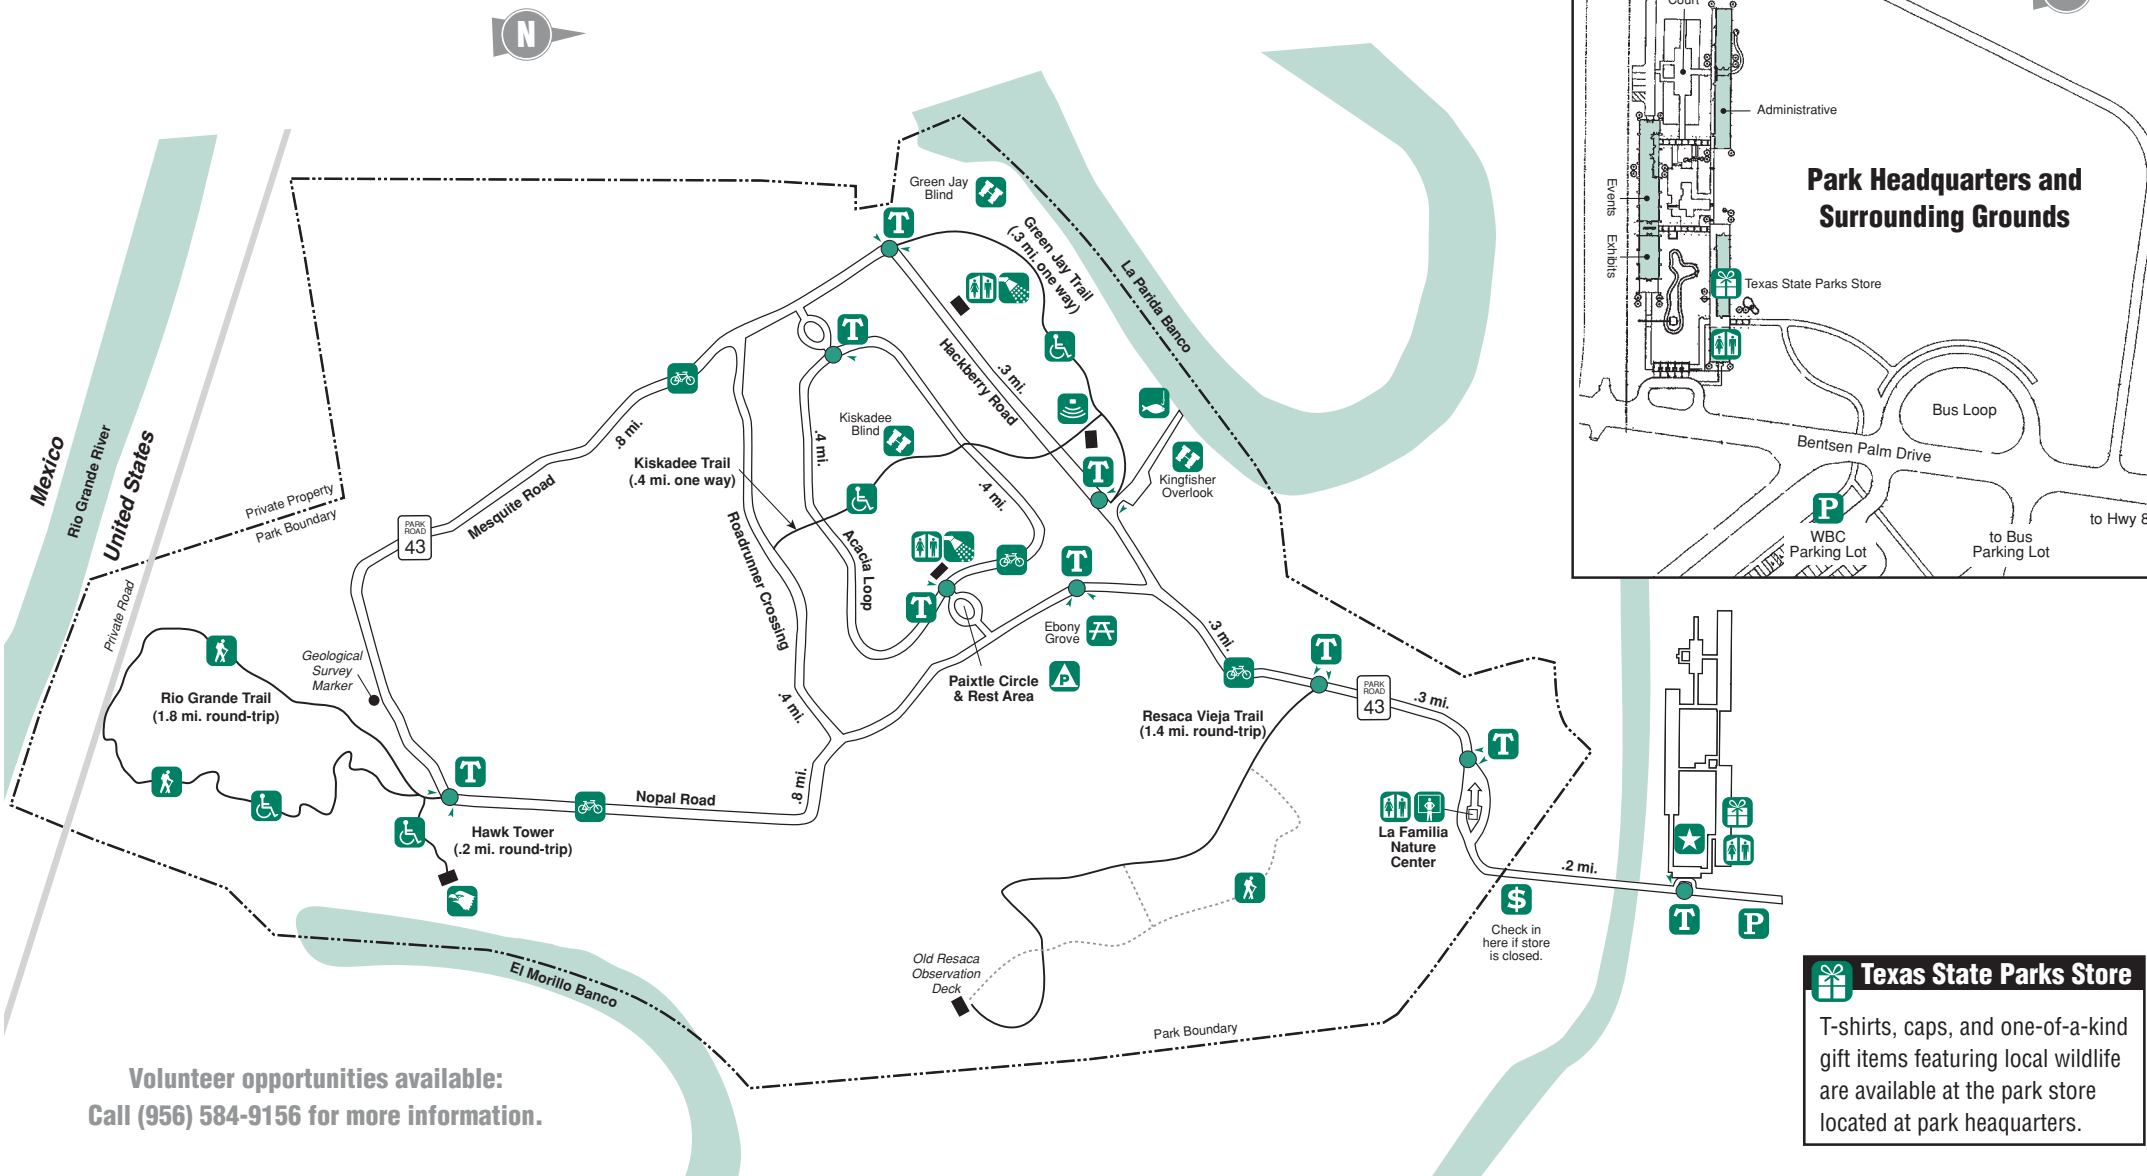

# Bentsen-Rio Grande Valley

State Park – World Birding Center

#TxStateParks

#BetterOutside

**Volunteer opportunities available:**  
Call (956) 584-9156 for more information.

## LEGEND

- Park Headquarters
- Texas State Parks Store
- Exhibit Hall
- Conference Room
- Restrooms
- Parking
- Tram Stop
- Nature Center
- Restrooms
- Showers
- Amphitheater
- Fishing
- Picnic Tables
- Primitive Camping
- Wheelchair Accessible
- Hiking Trail
- Biking Trail
- Observation Blind
- Hawk Tower
- After Hours Pay Station

**Texas State Parks Store**  
T-shirts, caps, and one-of-a-kind gift items featuring local wildlife are available at the park store located at park headquarters.

2800 S. Bentsen Palm Drive  
Mission, TX 78572-4848  
(956) 584-9156