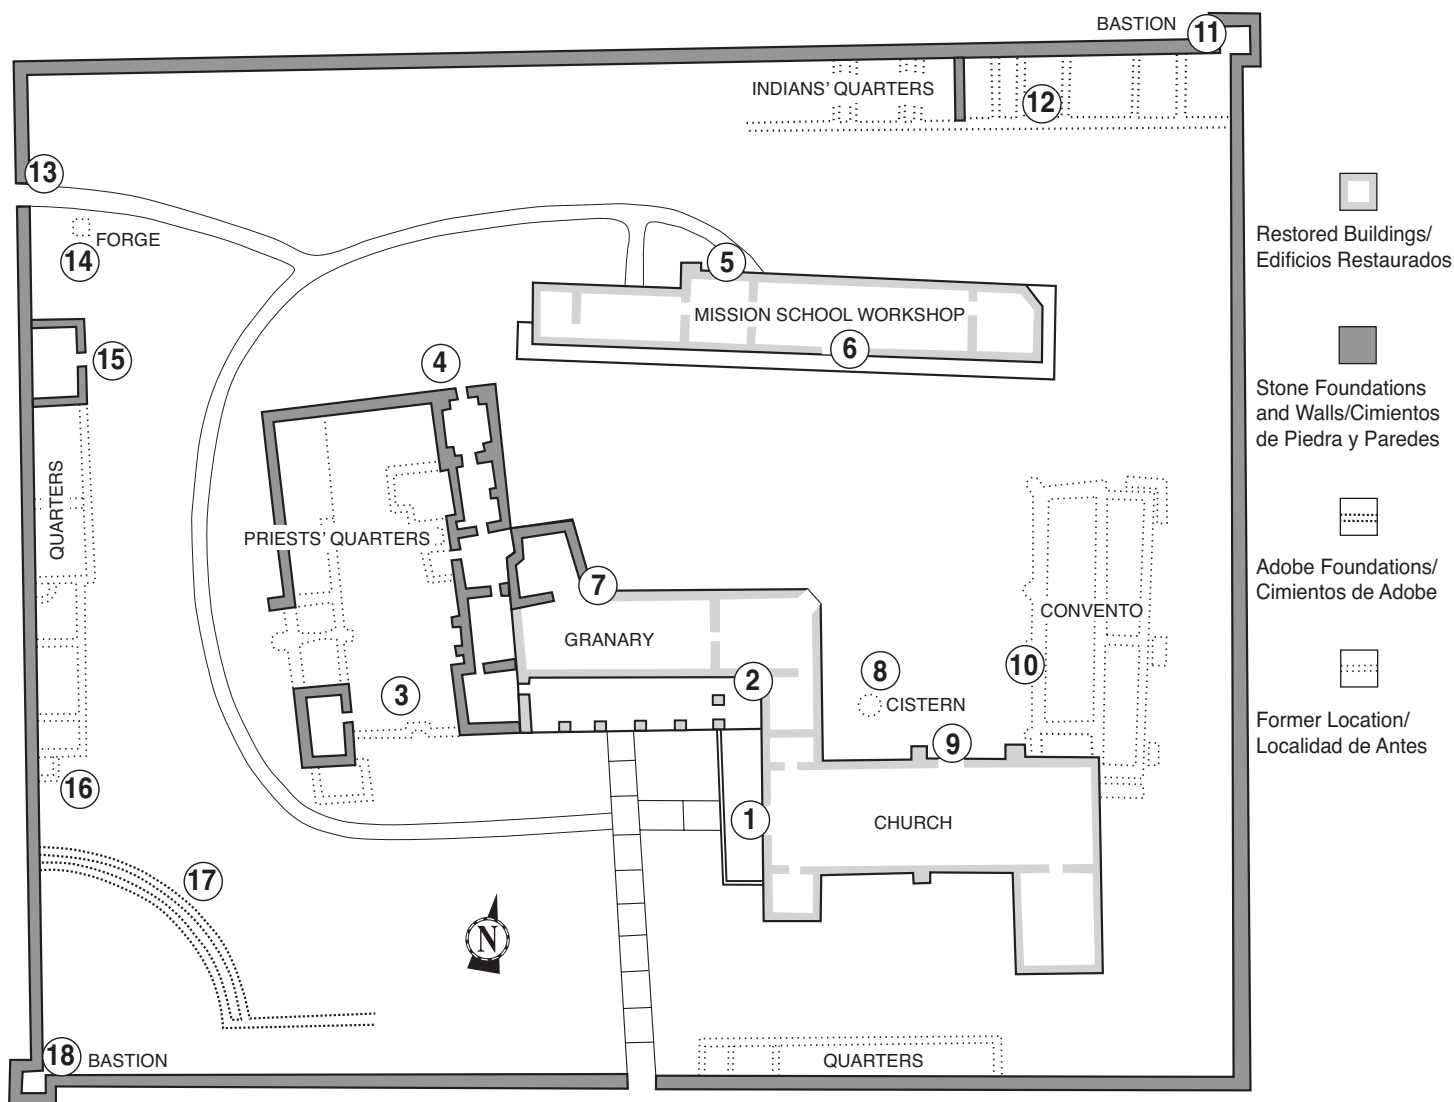

Mission Espíritu Santo

at Goliad State Park

- | | |
|--|---|
| ① Church Entrance – Entrada de Iglesia | ⑩ Foundations of Convento – Cimientos del Convento |
| ② Museum Entrance – Entrada de Museo | ⑪ N.E. Corner Bastion – Esquina del Bastión al Nordeste |
| ③ Foundations - Original Floors – Cimientos Pisos Originales | ⑫ Indians' Quarters – Sector Asignado a los Indios |
| ④ Priests' Quarters – Cuartos de los Padres | ⑬ Nature Trail - Lime Kiln – Vereda Naturaleza Rastro Calera |
| ⑤ Reconstructed Grill Window – Enrejado Ventana Reedificar | ⑭ Forge – Herreria |
| ⑥ Workshop – Taller | ⑮ Ruins of Living Quarters – Ruinas del Sector de Alojamiento |
| ⑦ Remnant of Original Building Wall – Vestigio de Pared Original | ⑯ Hearth – Chimenea |
| ⑧ Cistern or Well – Cisterna o' Noria | ⑰ Adobe-Walled Compound – Barda de Adobe |
| ⑨ Skull and Crossbones – Calavera y Canillas Cruzadas | ⑱ S.W. Corner Bastion – Esquina del Bastión al Sudoeste |