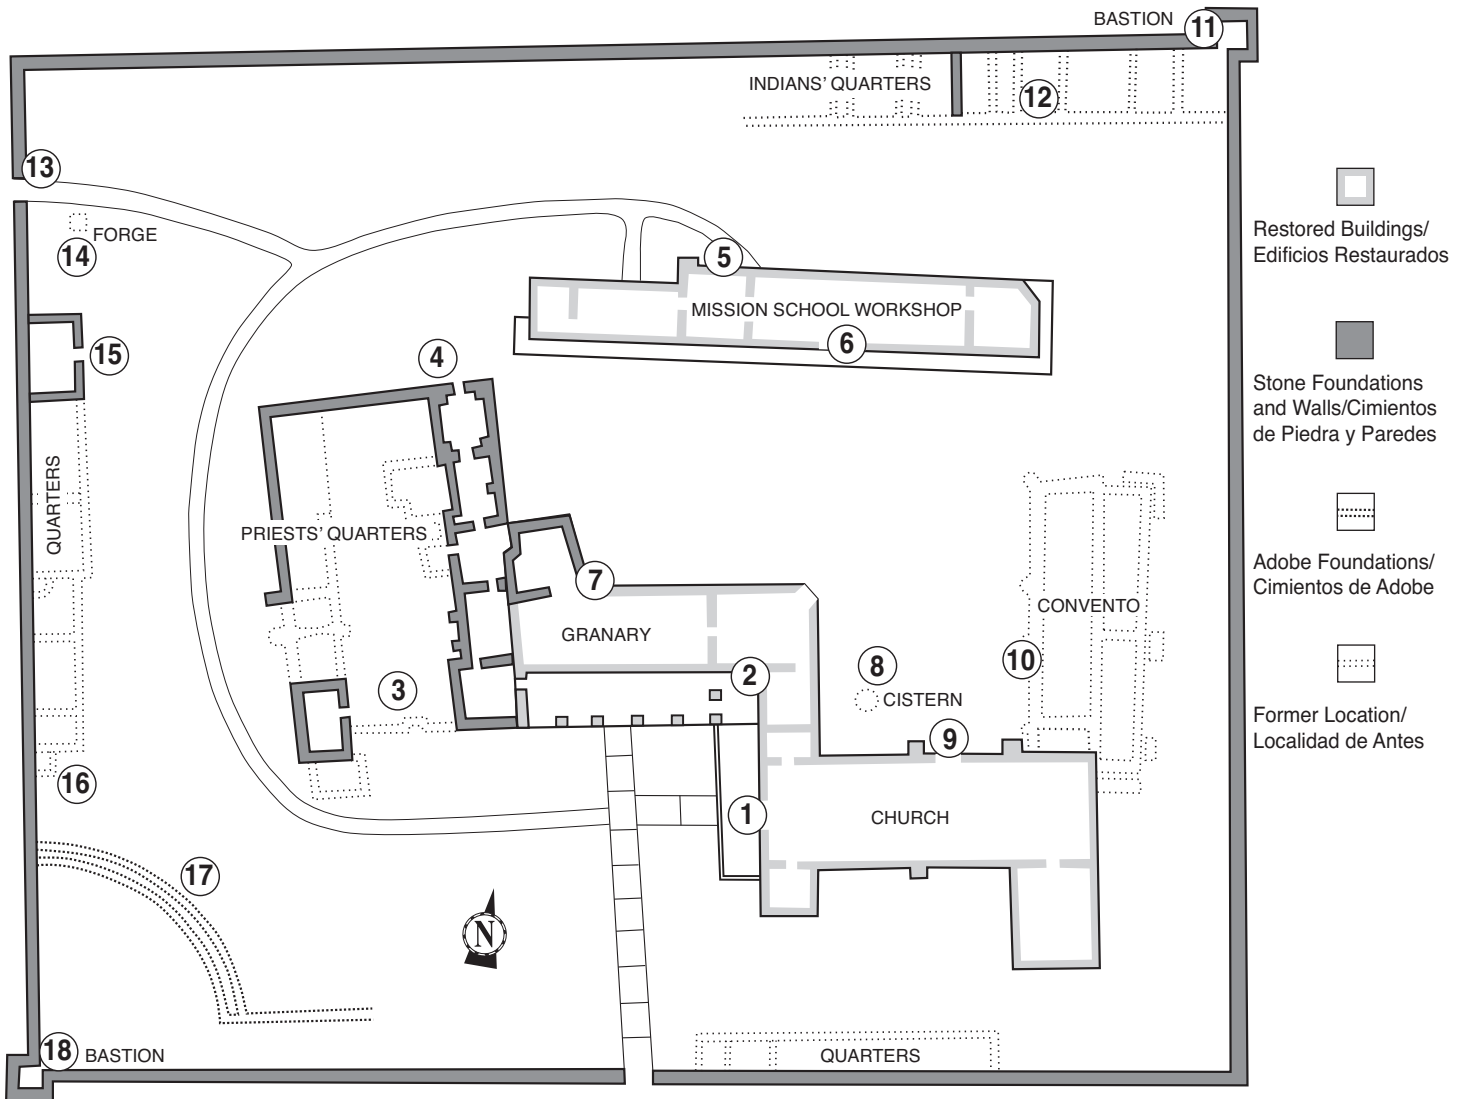

Mission Espíritu Santo

at Goliad State Park

- | | |
|--|---|
| ① Church Entrance – Entrada de Iglesia | ⑩ Foundations of Convento – Cimientos del Convento |
| ② Museum Entrance – Entrada de Museo | ⑪ N.E. Corner Bastion – Esquina del Bastión al Nordeste |
| ③ Foundations - Original Floors – Cimientos Pisos Originales | ⑫ Indians' Quarters – Sector Asignado a los Indios |
| ④ Priests' Quarters – Cuartos de los Padres | ⑬ Nature Trail - Lime Kiln – Vereda Naturaleza Rastro Calera |
| ⑤ Reconstructed Grill Window – Enrejado Ventana Reedificar | ⑭ Forge – Herreria |
| ⑥ Workshop – Taller | ⑮ Ruins of Living Quarters – Ruinas del Sector de Alojamiento |
| ⑦ Remnant of Original Building Wall – Vestigio de Pared Original | ⑯ Hearth – Chimena |
| ⑧ Cistern or Well – Cisterna o' Noria | ⑰ Adobe-Walled Compound – Barda de Adobe |
| ⑨ Skull and Crossbones – Calavera y Canillas Cruzadas | ⑱ S.W. Corner Bastion – Esquina del Bastión al Sudoeste |