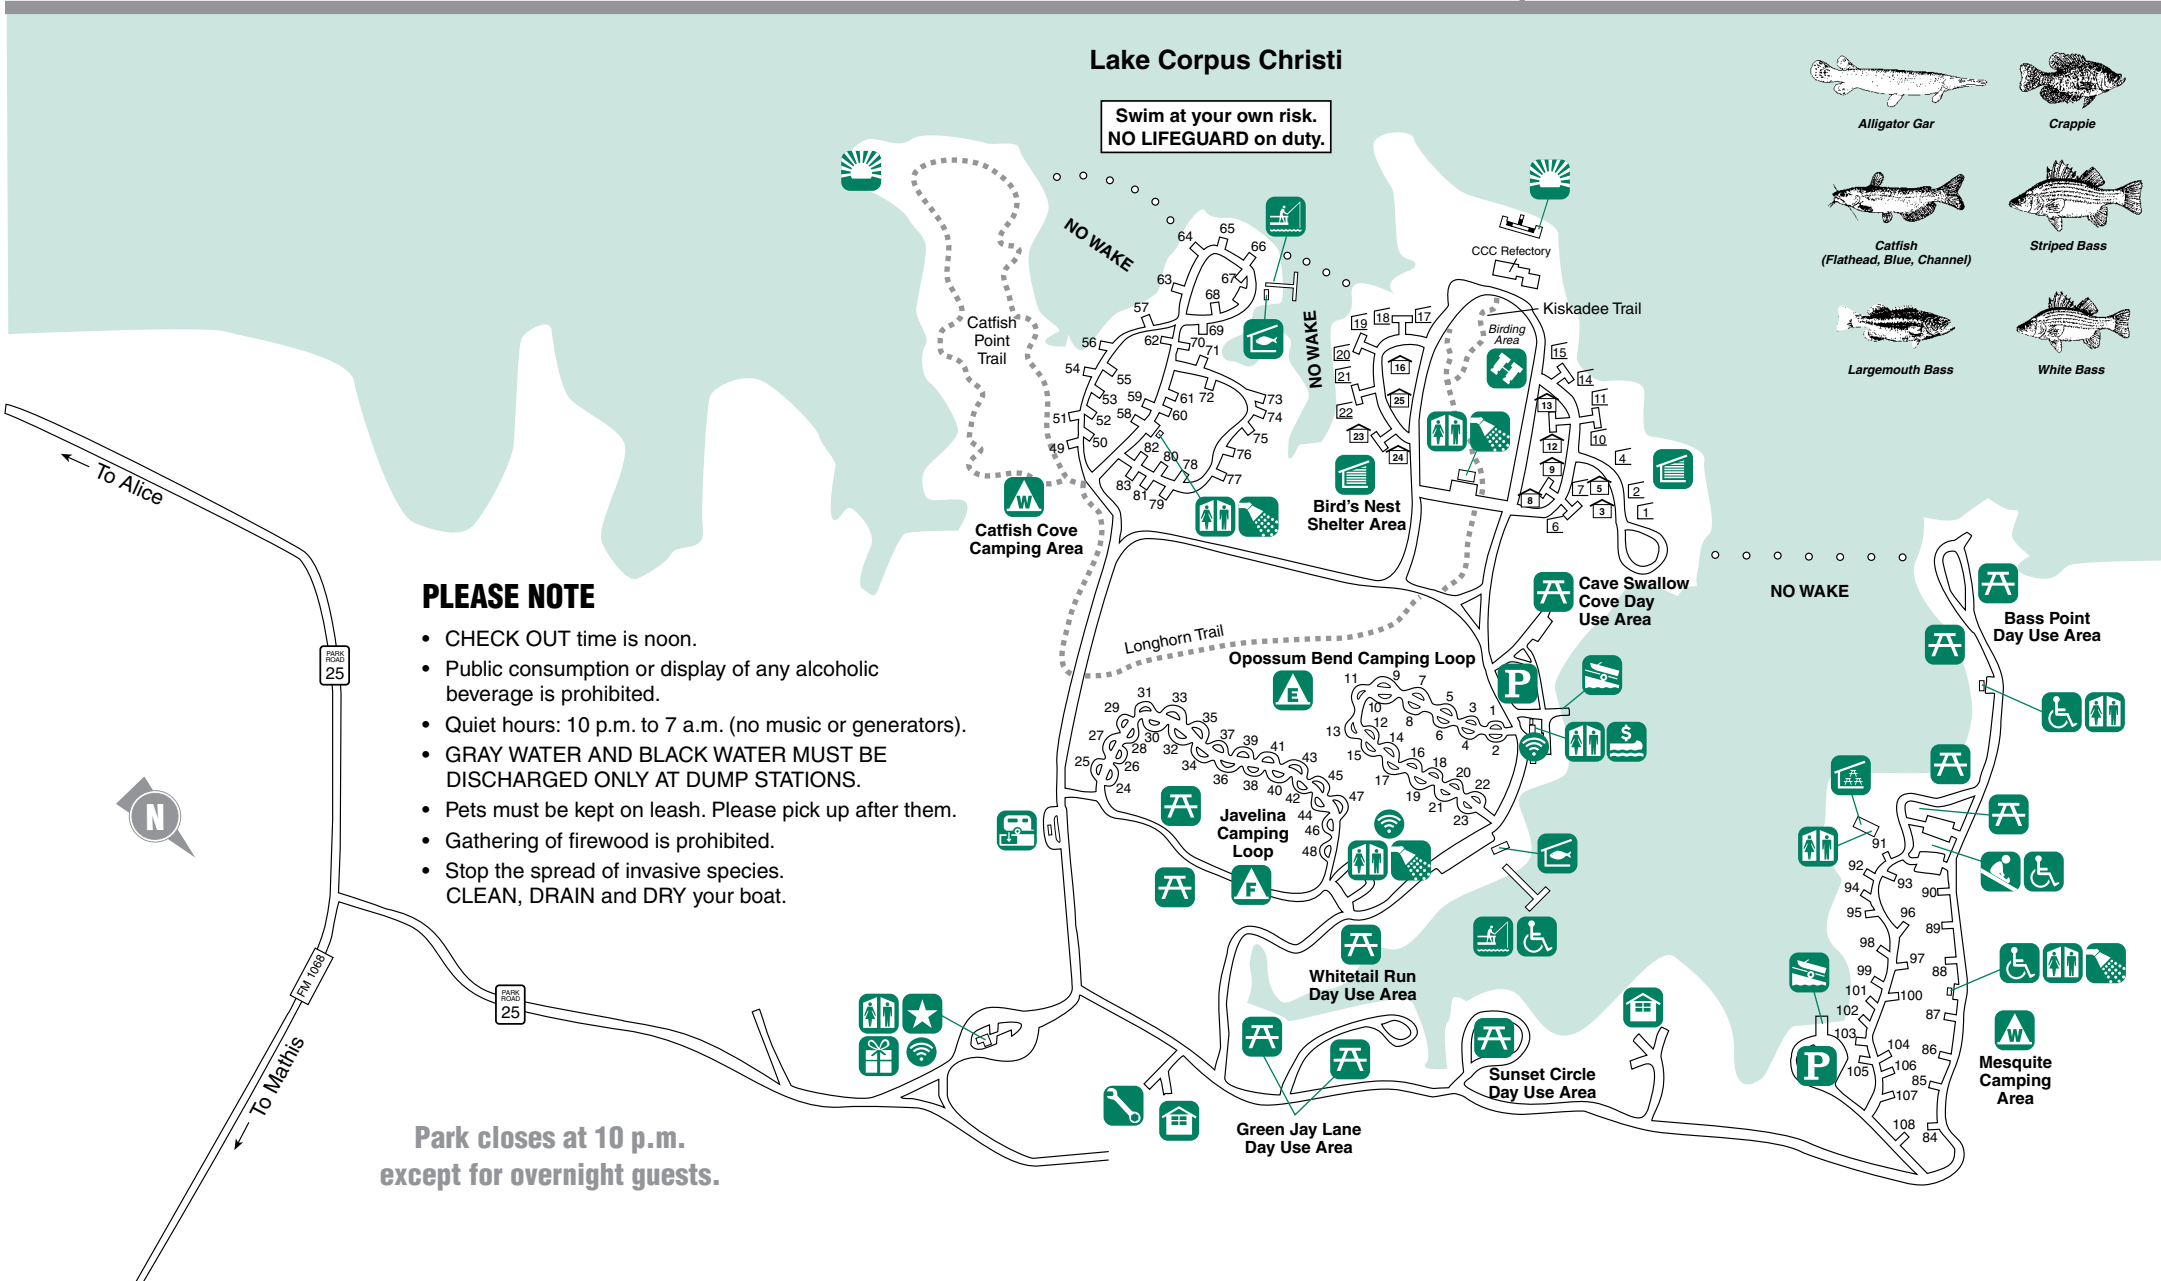

Lake Corpus Christi

State Park

TexasStateParks.org/App

TexasStateParks.org/SocialMedia

#TexasStateParks #BetterOutside

LEGEND

- Headquarters
- State Park Store
- Restrooms
- Showers
- Wi-Fi
- Water Only Sites
- Water and Electric Sites
- Full Hookup Sites
- Dump Station
- Shelter with Amenities
- Screened Shelters
- Picnic Area
- Mesquite Group Pavilion
- Parking
- Boat Ramp
- Kayak & Paddleboard Rental
- Fishing Pier
- Fish Cleaning
- Nature Playscape
- Wheelchair Accessible
- Scenic Overlook
- Birding Area
- Residence
- Maintenance