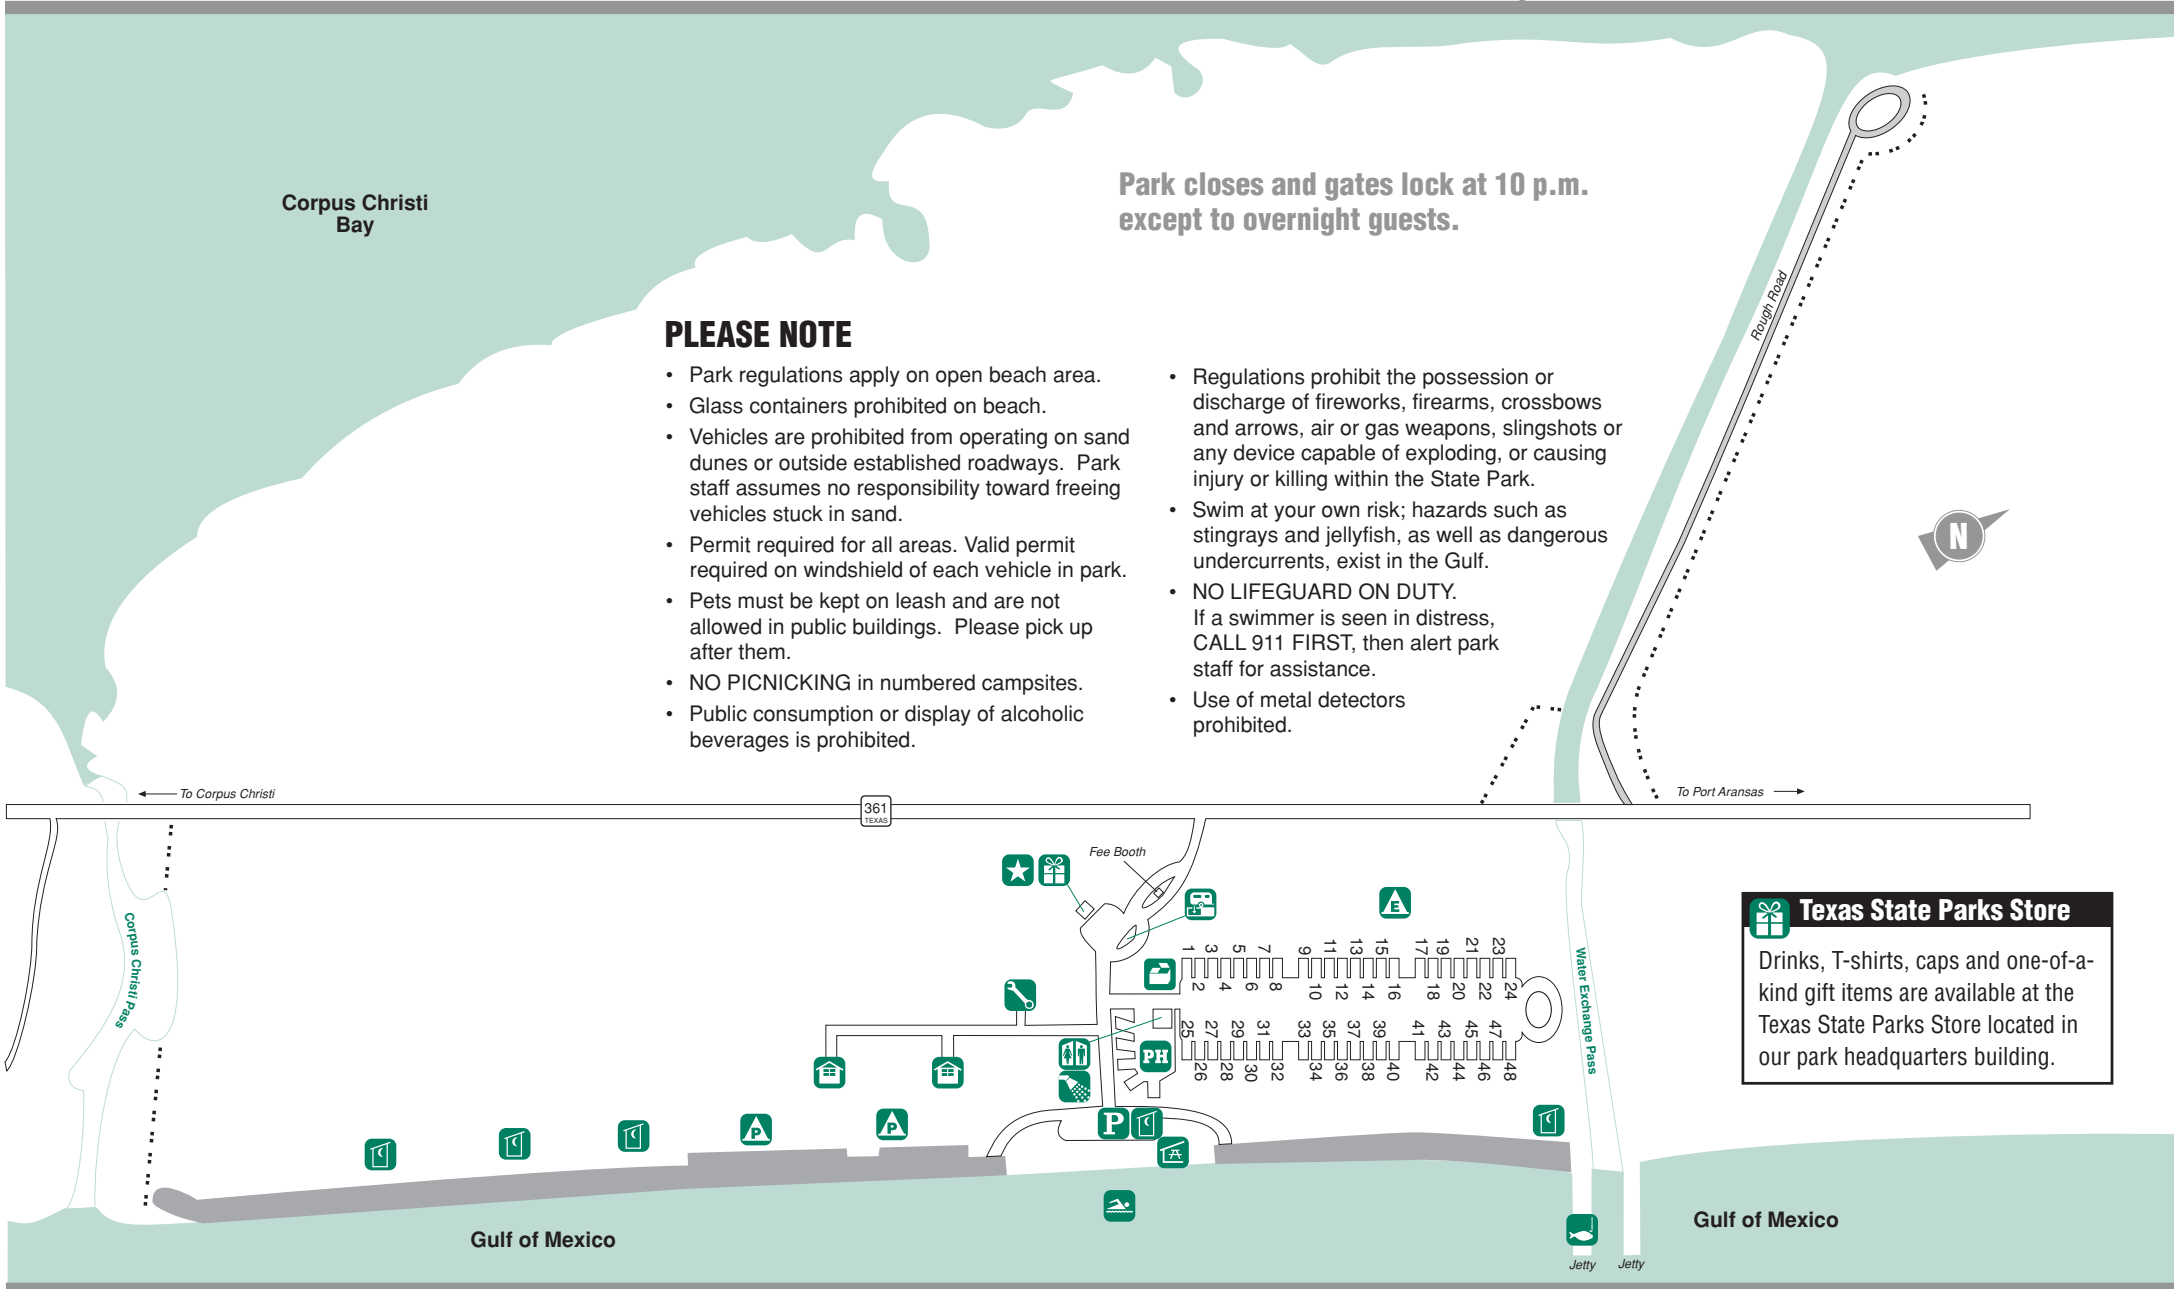

Mustang Island

State Park

#TxStateParks

#BetterOutside

Park closes and gates lock at 10 p.m. except to overnight guests.

PLEASE NOTE

- Park regulations apply on open beach area.
- Glass containers prohibited on beach.
- Vehicles are prohibited from operating on sand dunes or outside established roadways. Park staff assumes no responsibility toward freeing vehicles stuck in sand.
- Permit required for all areas. Valid permit required on windshield of each vehicle in park.
- Pets must be kept on leash and are not allowed in public buildings. Please pick up after them.
- NO PICNICKING in numbered campsites.
- Public consumption or display of alcoholic beverages is prohibited.
- Regulations prohibit the possession or discharge of fireworks, firearms, crossbows and arrows, air or gas weapons, slingshots or any device capable of exploding, or causing injury or killing within the State Park.
- Swim at your own risk; hazards such as stingrays and jellyfish, as well as dangerous undercurrents, exist in the Gulf.
- NO LIFEGUARD ON DUTY. If a swimmer is seen in distress, CALL 911 FIRST, then alert park staff for assistance.
- Use of metal detectors prohibited.

LEGEND

- Headquarters
- State Parks Store
- Restrooms
- Chemical Toilets
- Hot Showers
- Primitive Beach Camping
- Water and Electric Sites
- Picnic Shelters
- Swimming
- Parking
- Fishing
- Dump Station
- Trash Container
- Park Host
- Residence
- Maintenance