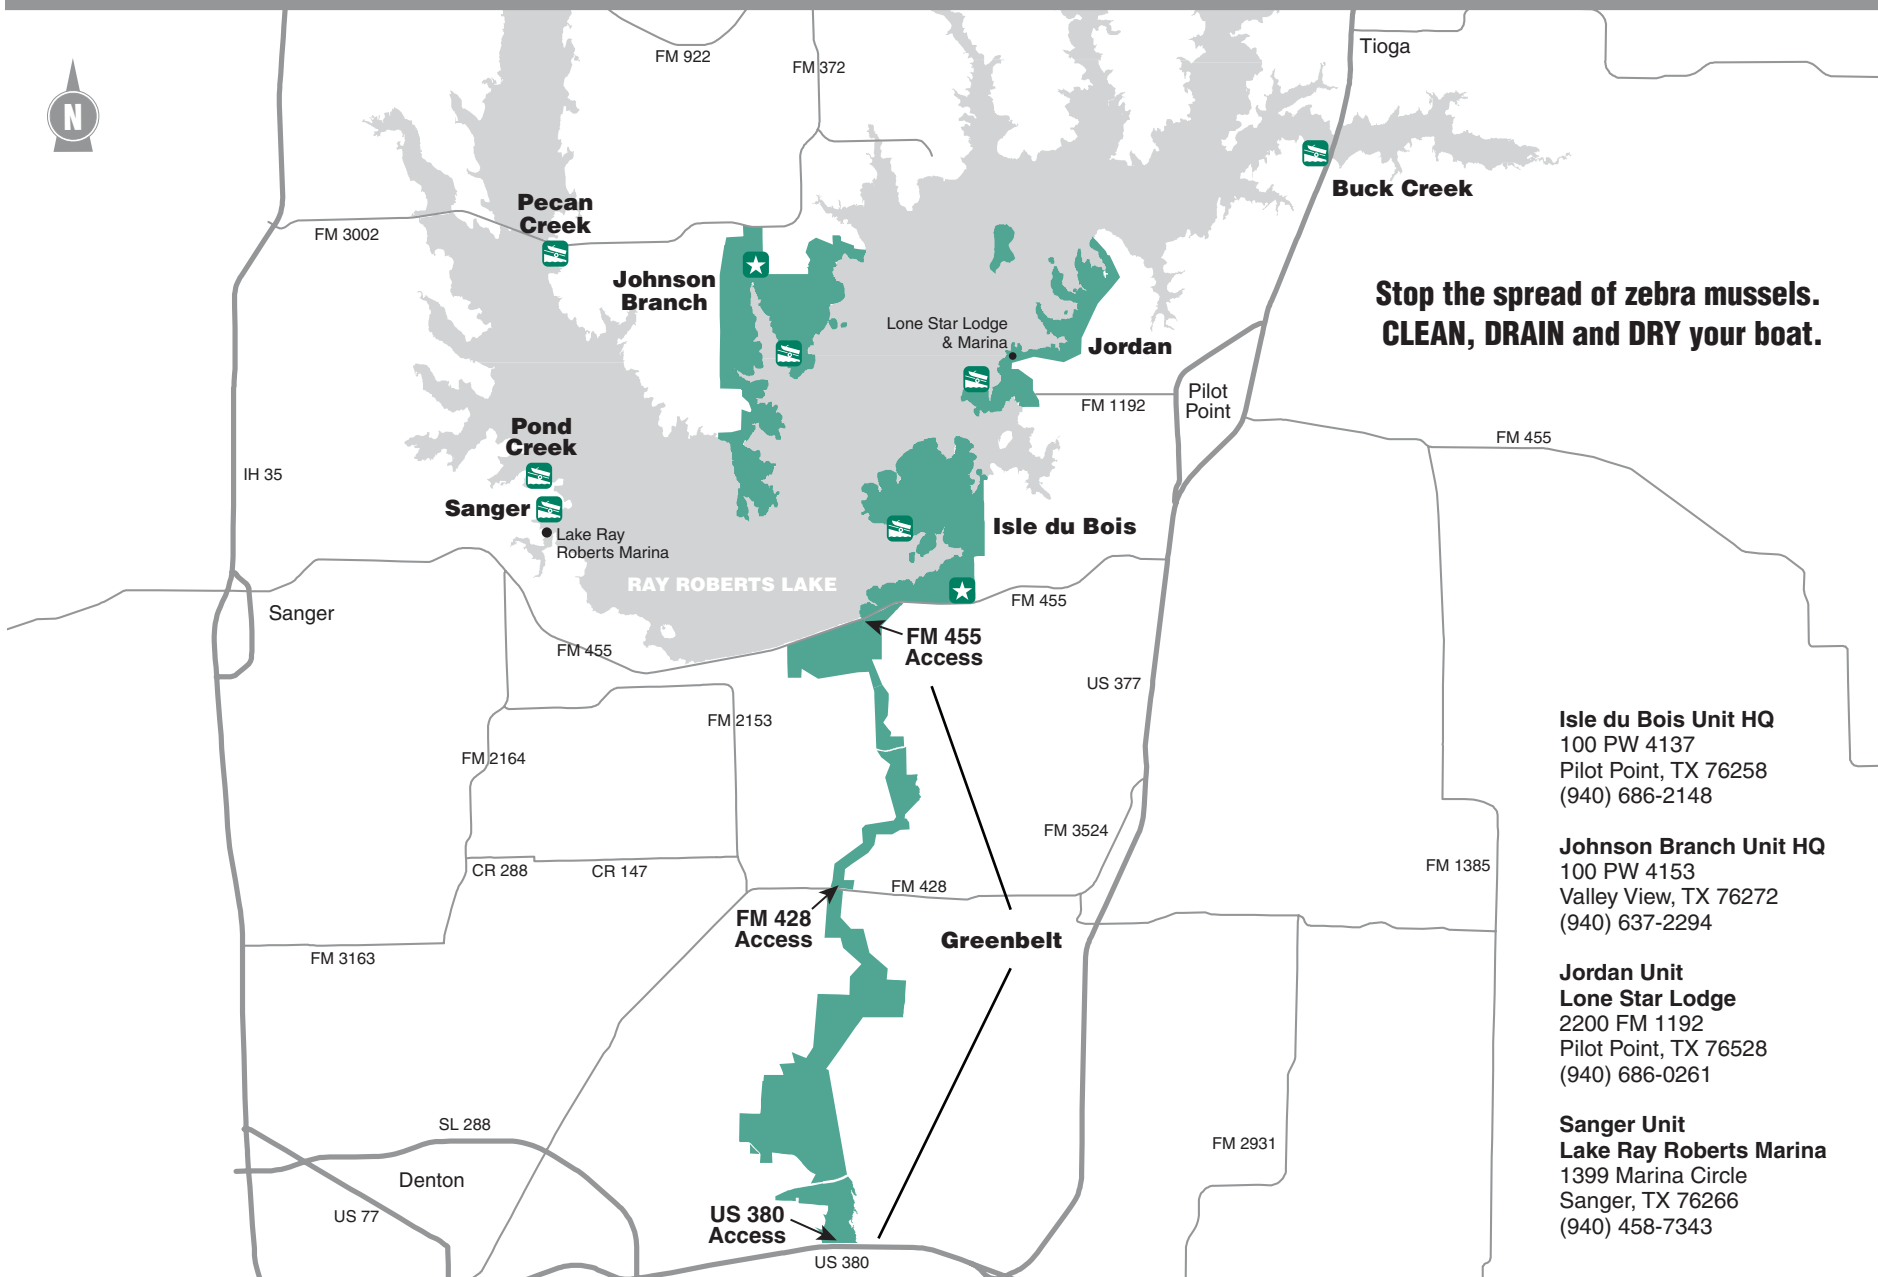

# Ray Roberts Lake

State Park Complex

TexasStateParks.org/App

TexasStateParks.org/SocialMedia

#TxStateParks #BetterOutside

Stop the spread of zebra mussels.  
**CLEAN, DRAIN and DRY** your boat.

### Isle du Bois

### Johnson Branch

### Greenbelt- US 380 Access