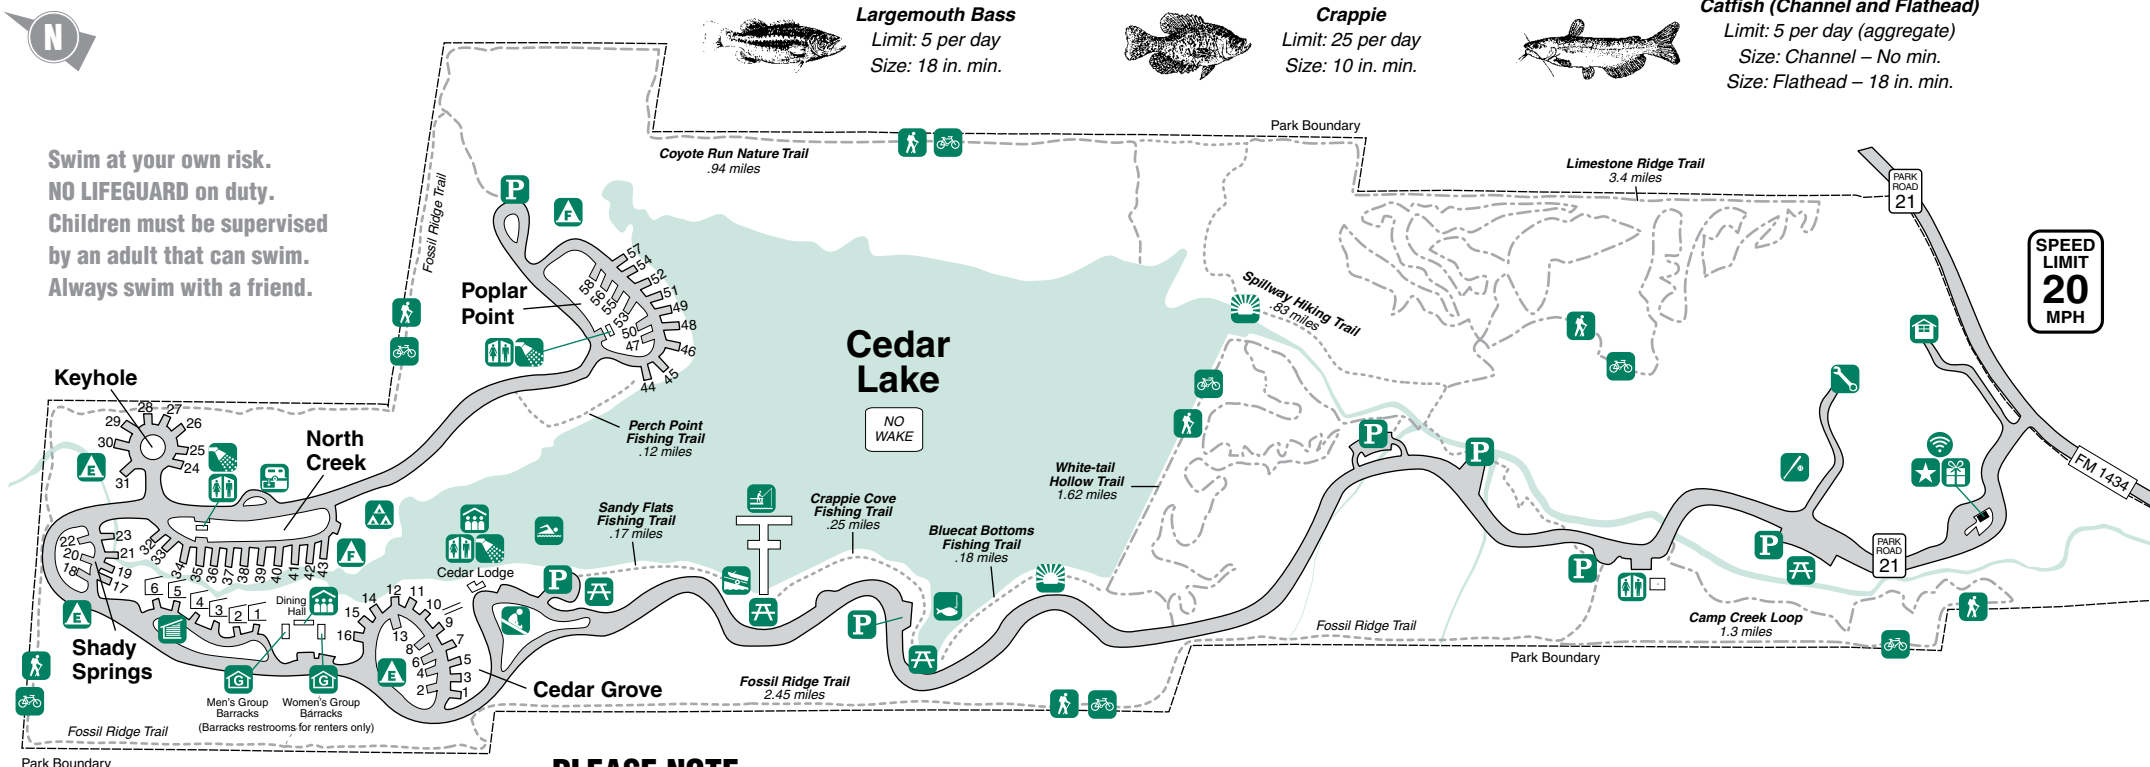

LEGEND

- Headquarters
- State Parks Store
- Restrooms
- Showers
- Water and Electric Sites
- Full Hookup Sites
- Dump Station
- Screened Shelters/Cabins
- Hiking Trail
- Biking Trail
- Playground
- Baseball Field
- Group Barracks
- Group Camp
- Picnic Area
- Group Building
- Designated Swimming Area
- Parking
- Boat Ramp
- Fishing
- Fishing Pier
- Scenic Overlook
- Wi-Fi
- Residence
- Maintenance

PLEASE NOTE

- CHECK OUT time is 12 p.m. or renew permit by 9 a.m. (pending site availability). CHECK IN time is 2 p.m.
- Public consumption or display of any alcoholic beverage is prohibited.
- A maximum of eight people permitted per campsite. Non-overnight guests must leave the park by 10 p.m. Quiet time is from 10 p.m. – 6 a.m.
- Excess parking fee is required at campsites with more than two vehicles (including trailers).
- Campsite must be kept clean; all trash must be picked up before you leave. Dumpsters are conveniently located on all camping loops.
- Pets must be on a leash no longer than six feet and under your control at all times. Pets are not allowed in any buildings or the beach area.
- Only one unit per site is permitted to hook up to utilities.
- GRAY WATER AND BLACK WATER MUST BE DISCHARGED ONLY AT APPROPRIATE SITES.
- Pole and line fishing only.
- Gathering of firewood is prohibited.
- All plants and wildlife protected by law.
- Valid permit is required on windshield of each vehicle in park. All vehicles must remain on pavement.
- Numbered sites are for overnight camping only. NO PICNICKING.
- Permit required for all areas.
- Stop the spread of invasive species. CLEAN, DRAIN and DRY your boat.

Park closes at 10 p.m. except to overnight visitors.

Texas State Parks Store
T-shirts, caps and one-of-a-kind gift items are available at the Texas State Parks Store.

5800 Park Road 21
Cleburne, TX 76033
(817) 645-4215