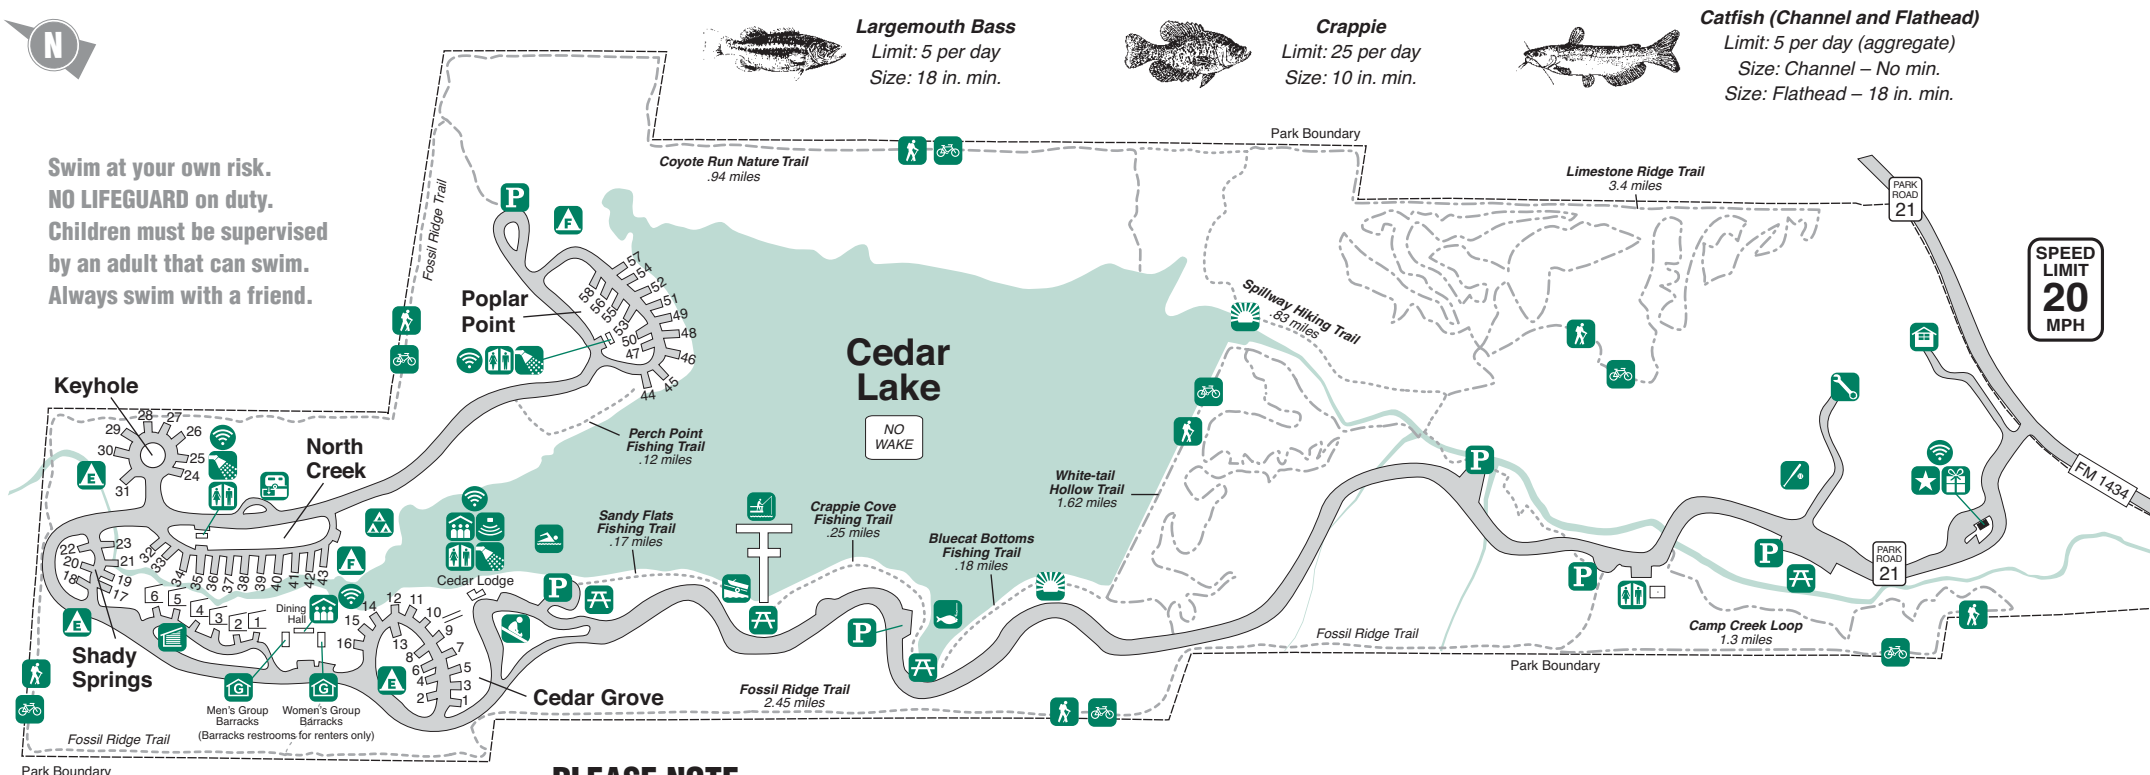

Cleburne

State Park

TexasStateParks.org/App

TexasStateParks.org/SocialMedia

#TxStateParks #BetterOutside

PLEASE NOTE

- CHECK OUT time is 12 p.m. or renew permit by 9 a.m. (pending site availability). CHECK IN time is 2 p.m.
- Public consumption or display of any alcoholic beverage is prohibited.
- A maximum of eight people permitted per campsite. Non-overnight guests must leave the park by 10 p.m. Quiet time is from 10 p.m. – 6 a.m.
- Excess parking fee is required at campsites with more than two vehicles (including trailers).
- Campsite must be kept clean; all trash must be picked up before you leave. Dumpsters are conveniently located on all camping loops.
- Pets must be on a leash no longer than six feet and under your control at all times. Pets are not allowed in any buildings or the beach area.
- Only one unit per site is permitted to hook up to utilities.
- GRAY WATER AND BLACK WATER MUST BE DISCHARGED ONLY AT APPROPRIATE SITES.
- Pole and line fishing only.
- Gathering of firewood is prohibited.
- All plants and wildlife protected by law.
- Valid permit is required on windshield of each vehicle in park. All vehicles must remain on pavement.
- Numbered sites are for overnight camping only. NO PICNICKING.
- Permit required for all areas.
- Stop the spread of invasive species. CLEAN, DRAIN and DRY your boat.

Park closes at 10 p.m. except to overnight visitors.

Texas State Parks Store
T-shirts, caps and one-of-a-kind gift items are available at the Texas State Parks Store.

LEGEND

- ★ Headquarters
- 🎁 State Parks Store
- 🚻 Restrooms
- 🚿 Showers
- ⚡ Water and Electric Sites
- 🏠 Full Hookup Sites
- 🗑️ Dump Station
- 🏠 Screened Shelters/Cabins
- 🎪 Amphitheater
- 🚶 Hiking Trail
- 🚴 Biking Trail
- 🎡 Playground
- ⚾ Baseball Field
- 🏠 Group Barracks
- 🏠 Group Camp
- 🏠 Picnic Area
- 🏠 Group Building
- 🏊 Designated Swimming Area
- P Parking
- 🚤 Boat Ramp
- 🎣 Fishing
- 🎣 Fishing Pier
- 🌅 Scenic Overlook
- 📶 Wi-Fi
- 🏠 Residence
- 🔧 Maintenance