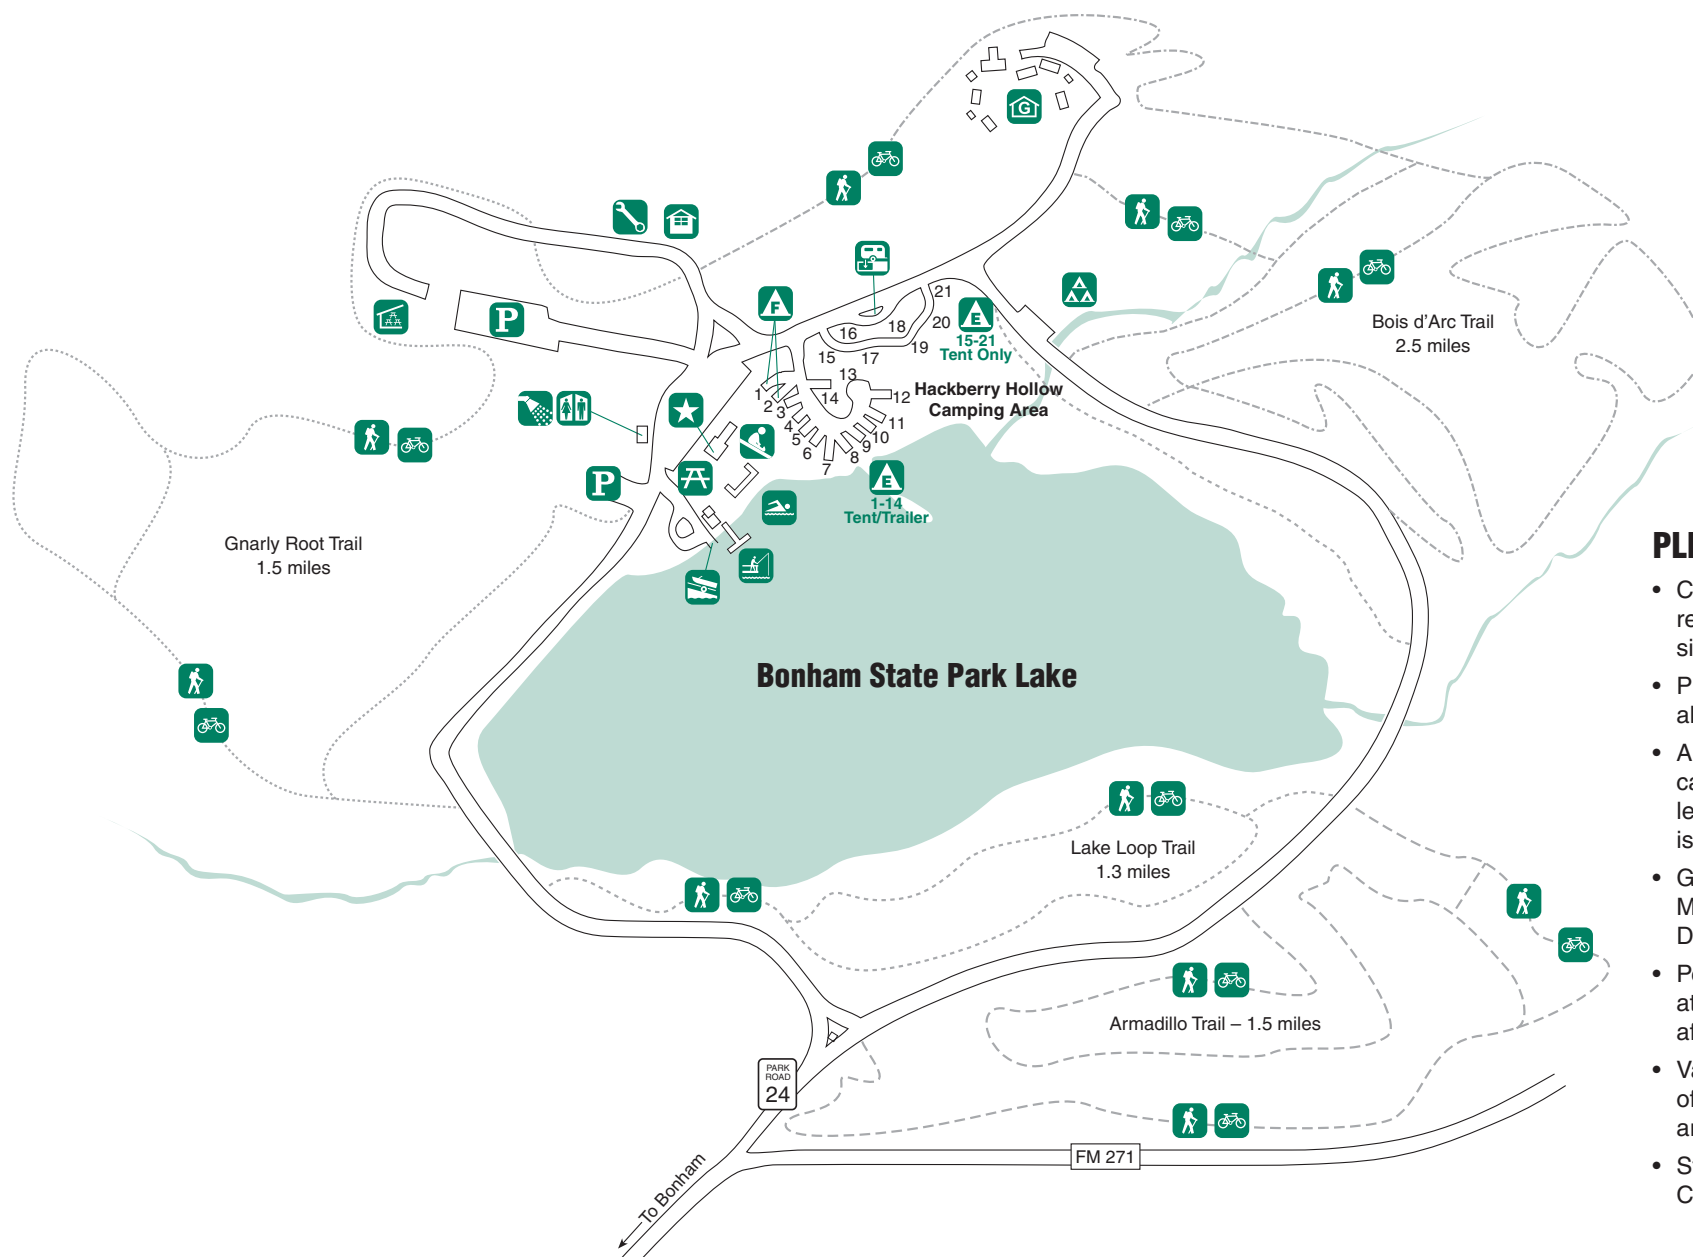

Bonham

State Park

Trails on this map are not to scale.
Please use Trail Map (available at Park Headquarters) for detailed information.

#TxStateParks #BetterOutside

LEGEND

- Headquarters
- Restrooms
- Showers
- Water and Electric Sites
- Full Hookup Sites
- Group Tent Site
- Dump Station
- Playground
- Group Barracks
- Hiking Trail
- Biking Trail
- Picnic Area
- Group Picnic
- Designated Swimming Area
- Parking
- Boat Ramp
- Fishing Pier
- Residence
- Maintenance

PLEASE NOTE

- CHECK OUT time is 12 p.m. or renew permit by 9 a.m. (pending site availability).
- Public consumption or display of any alcoholic beverage is prohibited.
- A maximum of eight people per campsite is permitted. Guests must leave the park by 10 p.m. Quiet time is from 10 p.m. – 6 a.m.
- GRAY WATER AND BLACK WATER MUST BE DISCHARGED ONLY AT DUMP STATIONS.
- Pets must be kept on leash and attended at all times. Please pick up after them.
- Valid permit is required on windshield of each vehicle in park. All vehicles are to remain on pavement.
- Stop the spread of invasive species. CLEAN, DRAIN and DRY your boat.

1363 State Park 24
Bonham, TX 75418-9285
(903) 583-5022

TPWD receives funds from the USFWS. TPWD prohibits discrimination on the basis of race, color, religion, national origin, disability, age, and gender, pursuant to state and federal law. To request an accommodation or obtain information in an alternative format, please contact TPWD on a Text Telephone (TTY) at (512) 389-8915 or by Relay Texas at 7-1-1 or (800) 735-2989 or by email at accessibility@tpwd.texas.gov. If you believe you have been discriminated against by TPWD, please contact TPWD, 4200 Smith School Road, Austin, TX 78744, or the U.S. Fish and Wildlife Service, Office for Diversity and Workforce Management, 5275 Leesburg Pike, Falls Church, VA 22041.
© 2022 TPWD PWD MP P4503-028C (2/22)