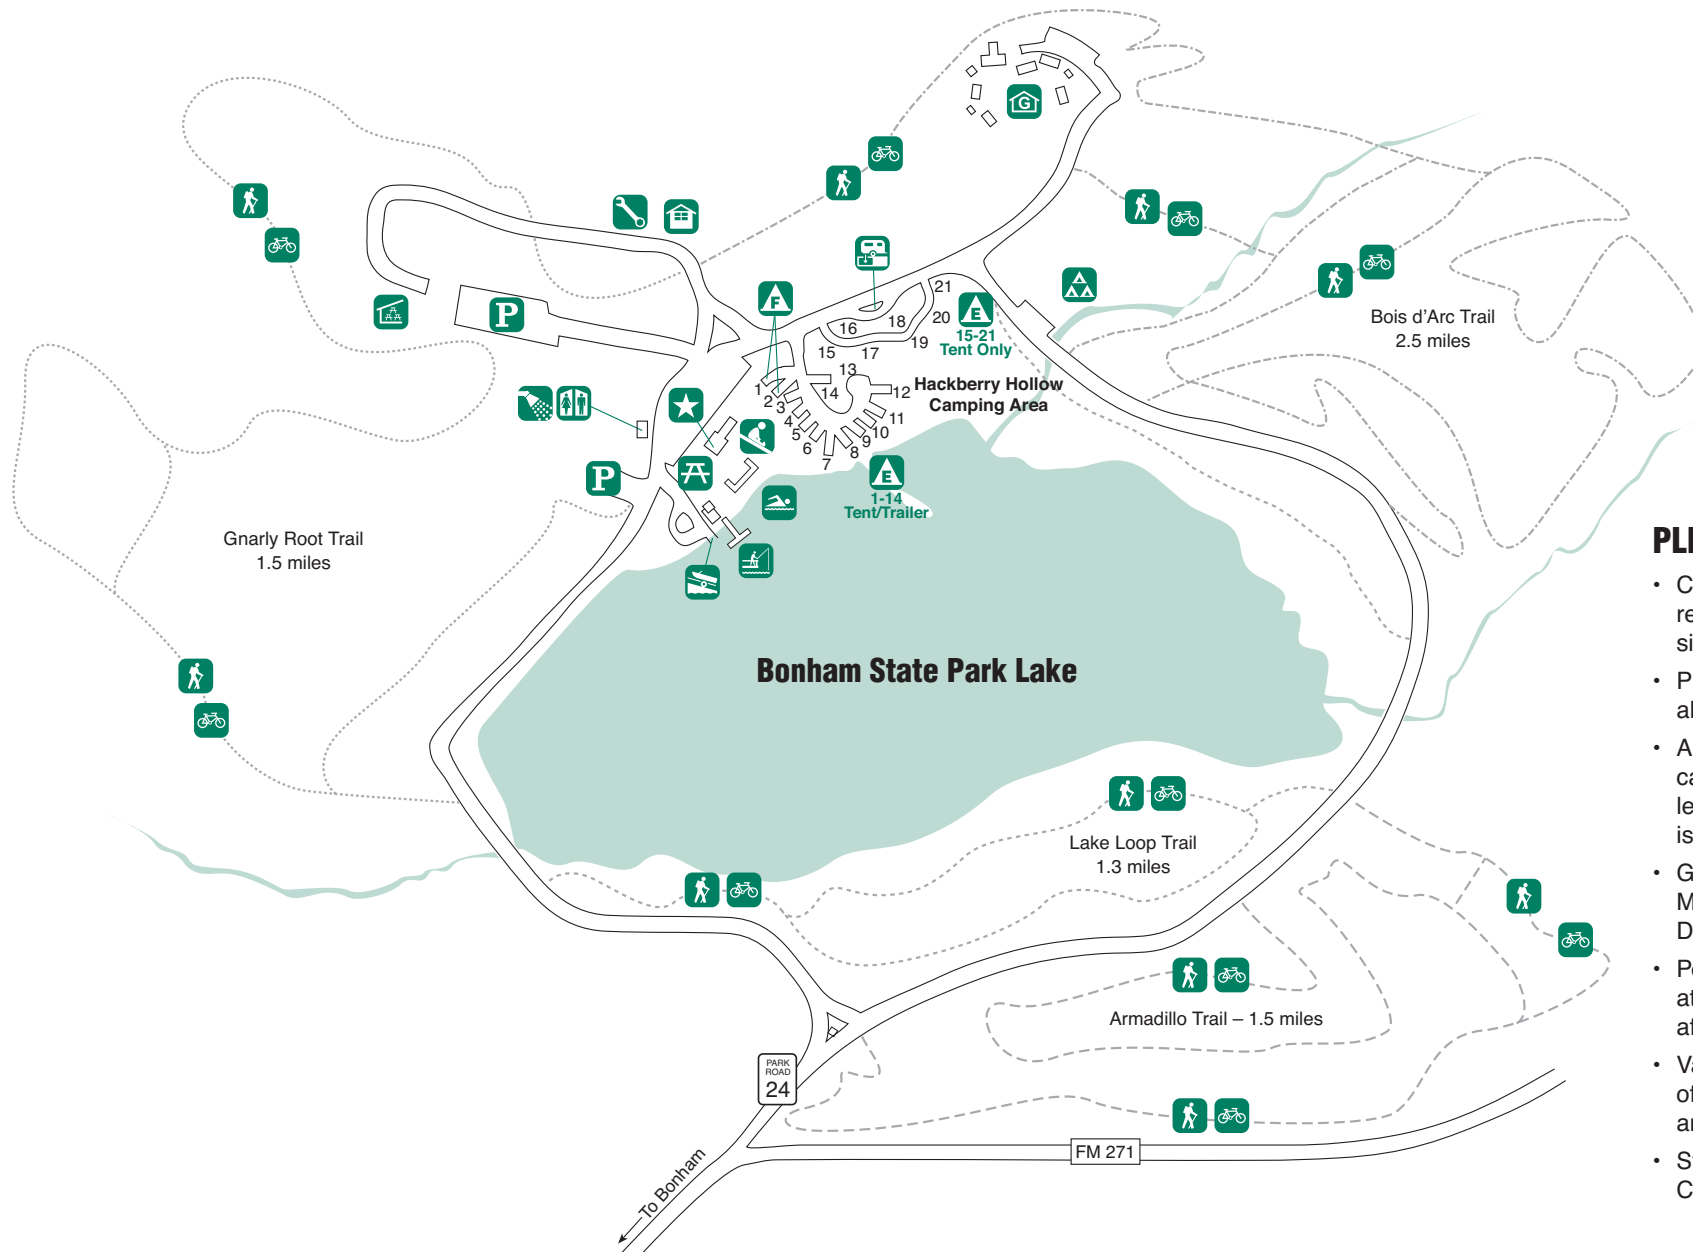

Bonham

State Park

Trails on this map are not to scale.
Please use Trail Map (available at Park Headquarters) for detailed information.

#TxStateParks

#BetterOutside

LEGEND

- Headquarters
- Restrooms
- Showers
- Water and Electric Sites
- Full Hookup Sites
- Group Tent Site
- Dump Station
- Playground
- Group Barracks
- Hiking Trail
- Biking Trail
- Picnic Area
- Group Picnic
- Designated Swimming Area
- Parking
- Boat Ramp
- Fishing Pier
- Residence
- Maintenance

PLEASE NOTE

- CHECK OUT time is 12 p.m. or renew permit by 9 a.m. (pending site availability).
- Public consumption or display of any alcoholic beverage is prohibited.
- A maximum of eight people per campsite is permitted. Guests must leave the park by 10 p.m. Quiet time is from 10 p.m. – 6 a.m.
- GRAY WATER AND BLACK WATER MUST BE DISCHARGED ONLY AT DUMP STATIONS.
- Pets must be kept on leash and attended at all times. Please pick up after them.
- Valid permit is required on windshield of each vehicle in park. All vehicles are to remain on pavement.
- Stop the spread of invasive species. CLEAN, DRAIN and DRY your boat.

1363 State Park 24
Bonham, TX 75418-9285
(903) 583-5022

TPWD receives funds from the USFWS. TPWD prohibits discrimination on the basis of race, color, religion, national origin, disability, age, and gender, pursuant to state and federal law. To request an accommodation or obtain information in an alternative format, please contact TPWD on a Text Telephone (TTY) at (512) 389-8915 or by Relay Texas at 7-1-1 or (800) 735-2989 or by email at accessibility@tpwd.texas.gov. If you believe you have been discriminated against by TPWD, please contact TPWD, 4200 Smith School Road, Austin, TX 78744, or the U.S. Fish and Wildlife Service, Office for Diversity and Workforce Management, 5275 Leesburg Pike, Falls Church, VA 22041.
© 2020 TPWD PWD MP P4503-028C (2/20)