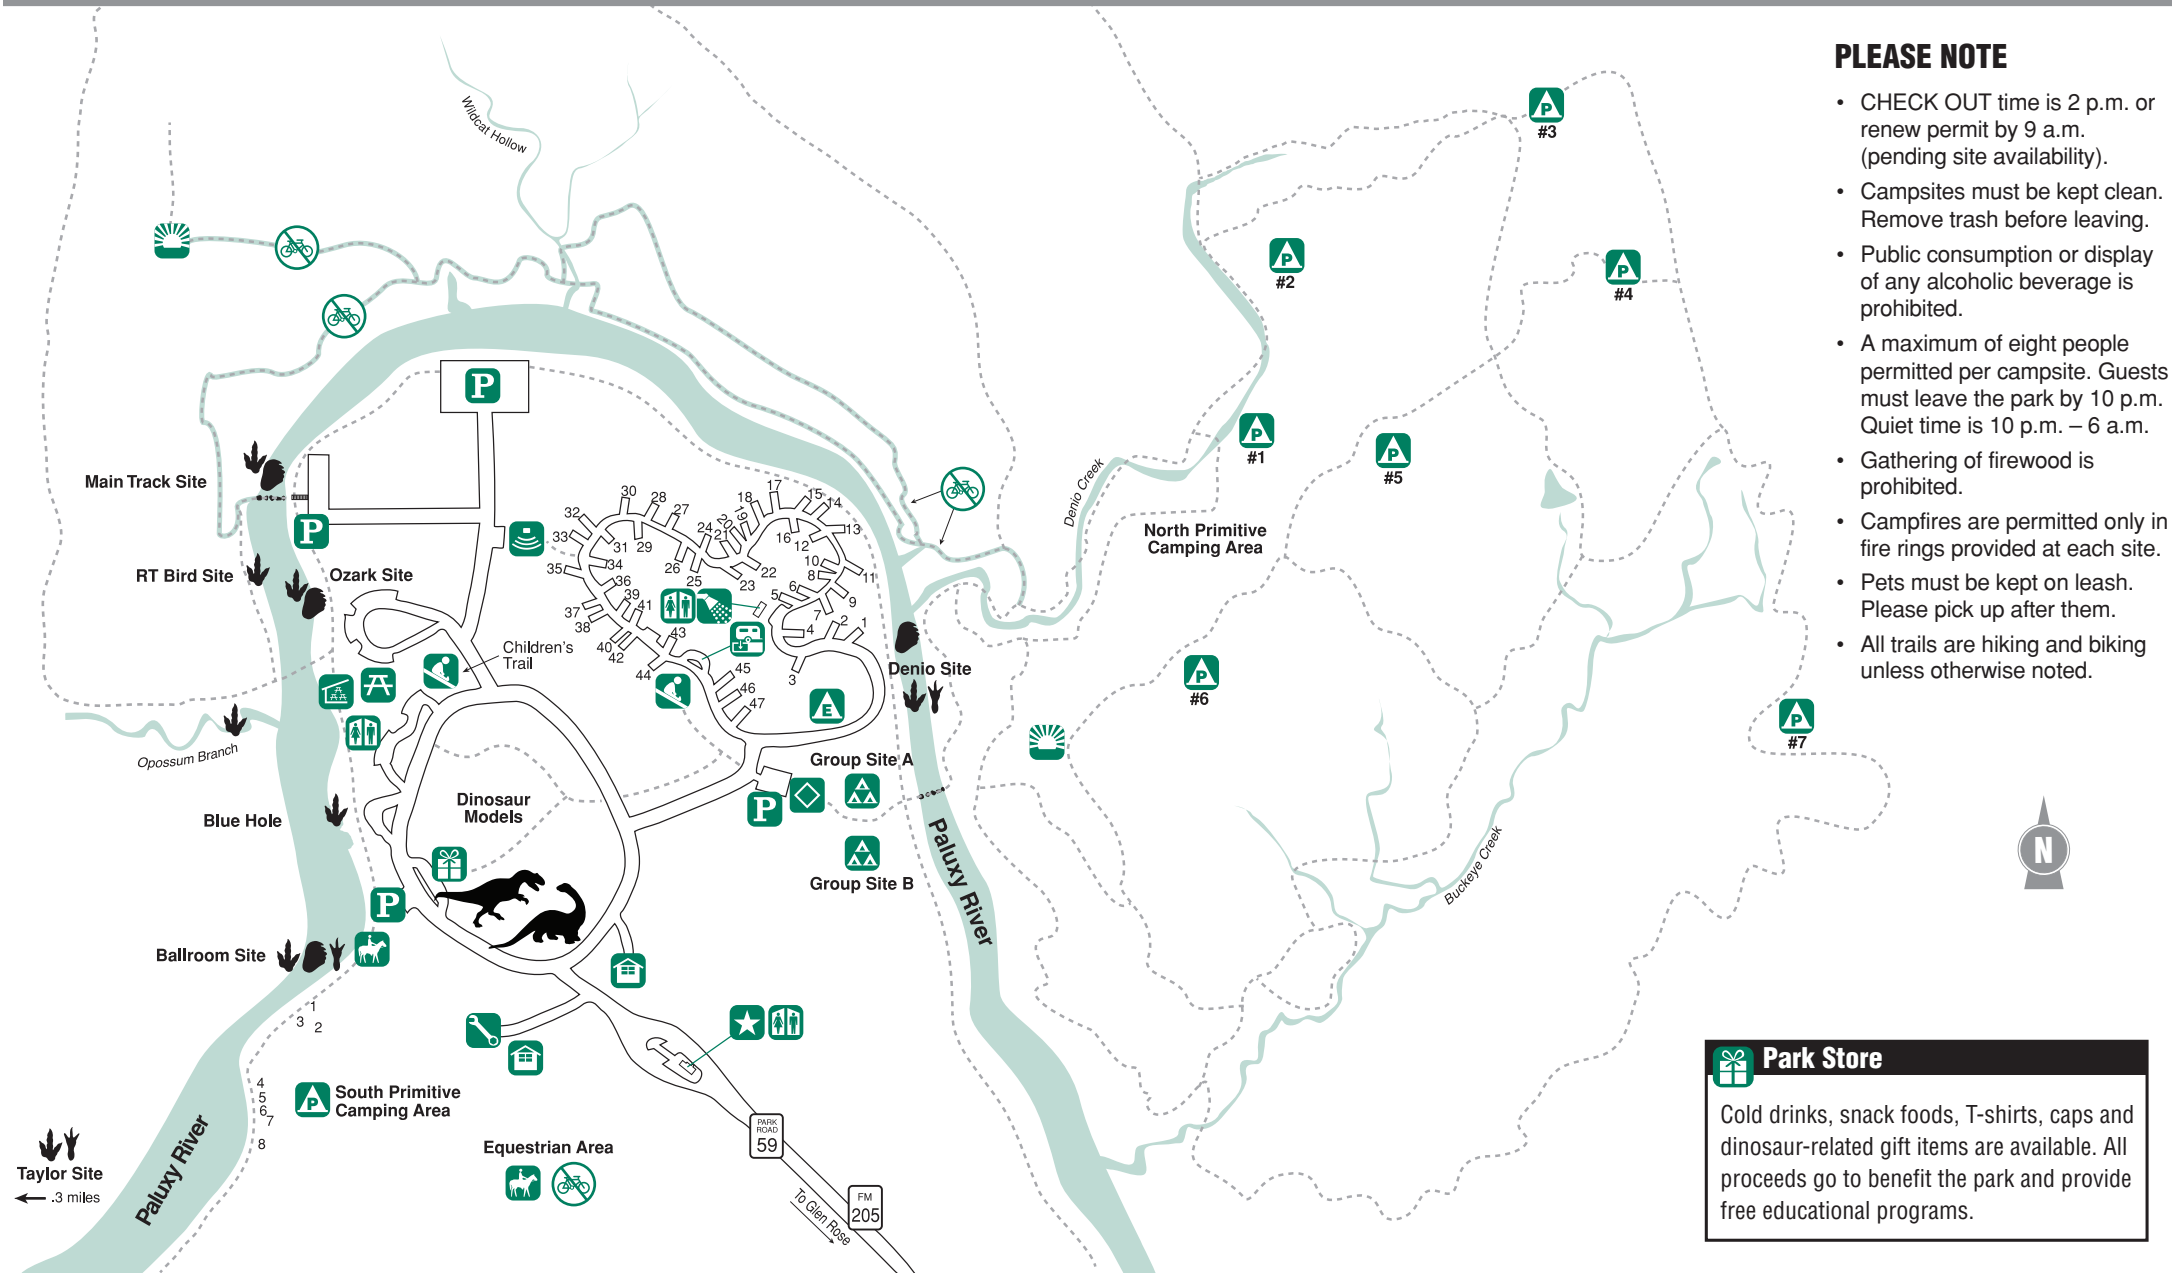

Trails on this map are not to scale. Please use Trail Map (available at Park Headquarters) for detailed paths and information.

#TxStateParks

#BetterOutside

PLEASE NOTE

- CHECK OUT time is 2 p.m. or renew permit by 9 a.m. (pending site availability).
- Campsites must be kept clean. Remove trash before leaving.
- Public consumption or display of any alcoholic beverage is prohibited.
- A maximum of eight people permitted per campsite. Guests must leave the park by 10 p.m. Quiet time is 10 p.m. – 6 a.m.
- Gathering of firewood is prohibited.
- Campfires are permitted only in fire rings provided at each site.
- Pets must be kept on leash. Please pick up after them.
- All trails are hiking and biking unless otherwise noted.

LEGEND

- Headquarters
- Park Store
- Restrooms
- Showers
- Parking
- Trailhead
- Primitive Campsites
- Water and Electric Sites
- Group Camp
- Dump Station
- Amphitheater
- Equestrian Trail
- Picnic Area
- Group Picnic Pavilion
- Playground
- Scenic Overlook
- Maintenance
- Residence
- Theropod Tracks
- Sauropod Tracks
- Metatarsal Tracks

Park Store

Cold drinks, snack foods, T-shirts, caps and dinosaur-related gift items are available. All proceeds go to benefit the park and provide free educational programs.

P.O. Box 396
1629 Park Rd 59
Glen Rose, TX 76043
(254) 897-4588

PARK RESERVATIONS

(512) 389-8900 TexasStateParks.org

TOYOTA Proud Sponsor of Texas State Parks