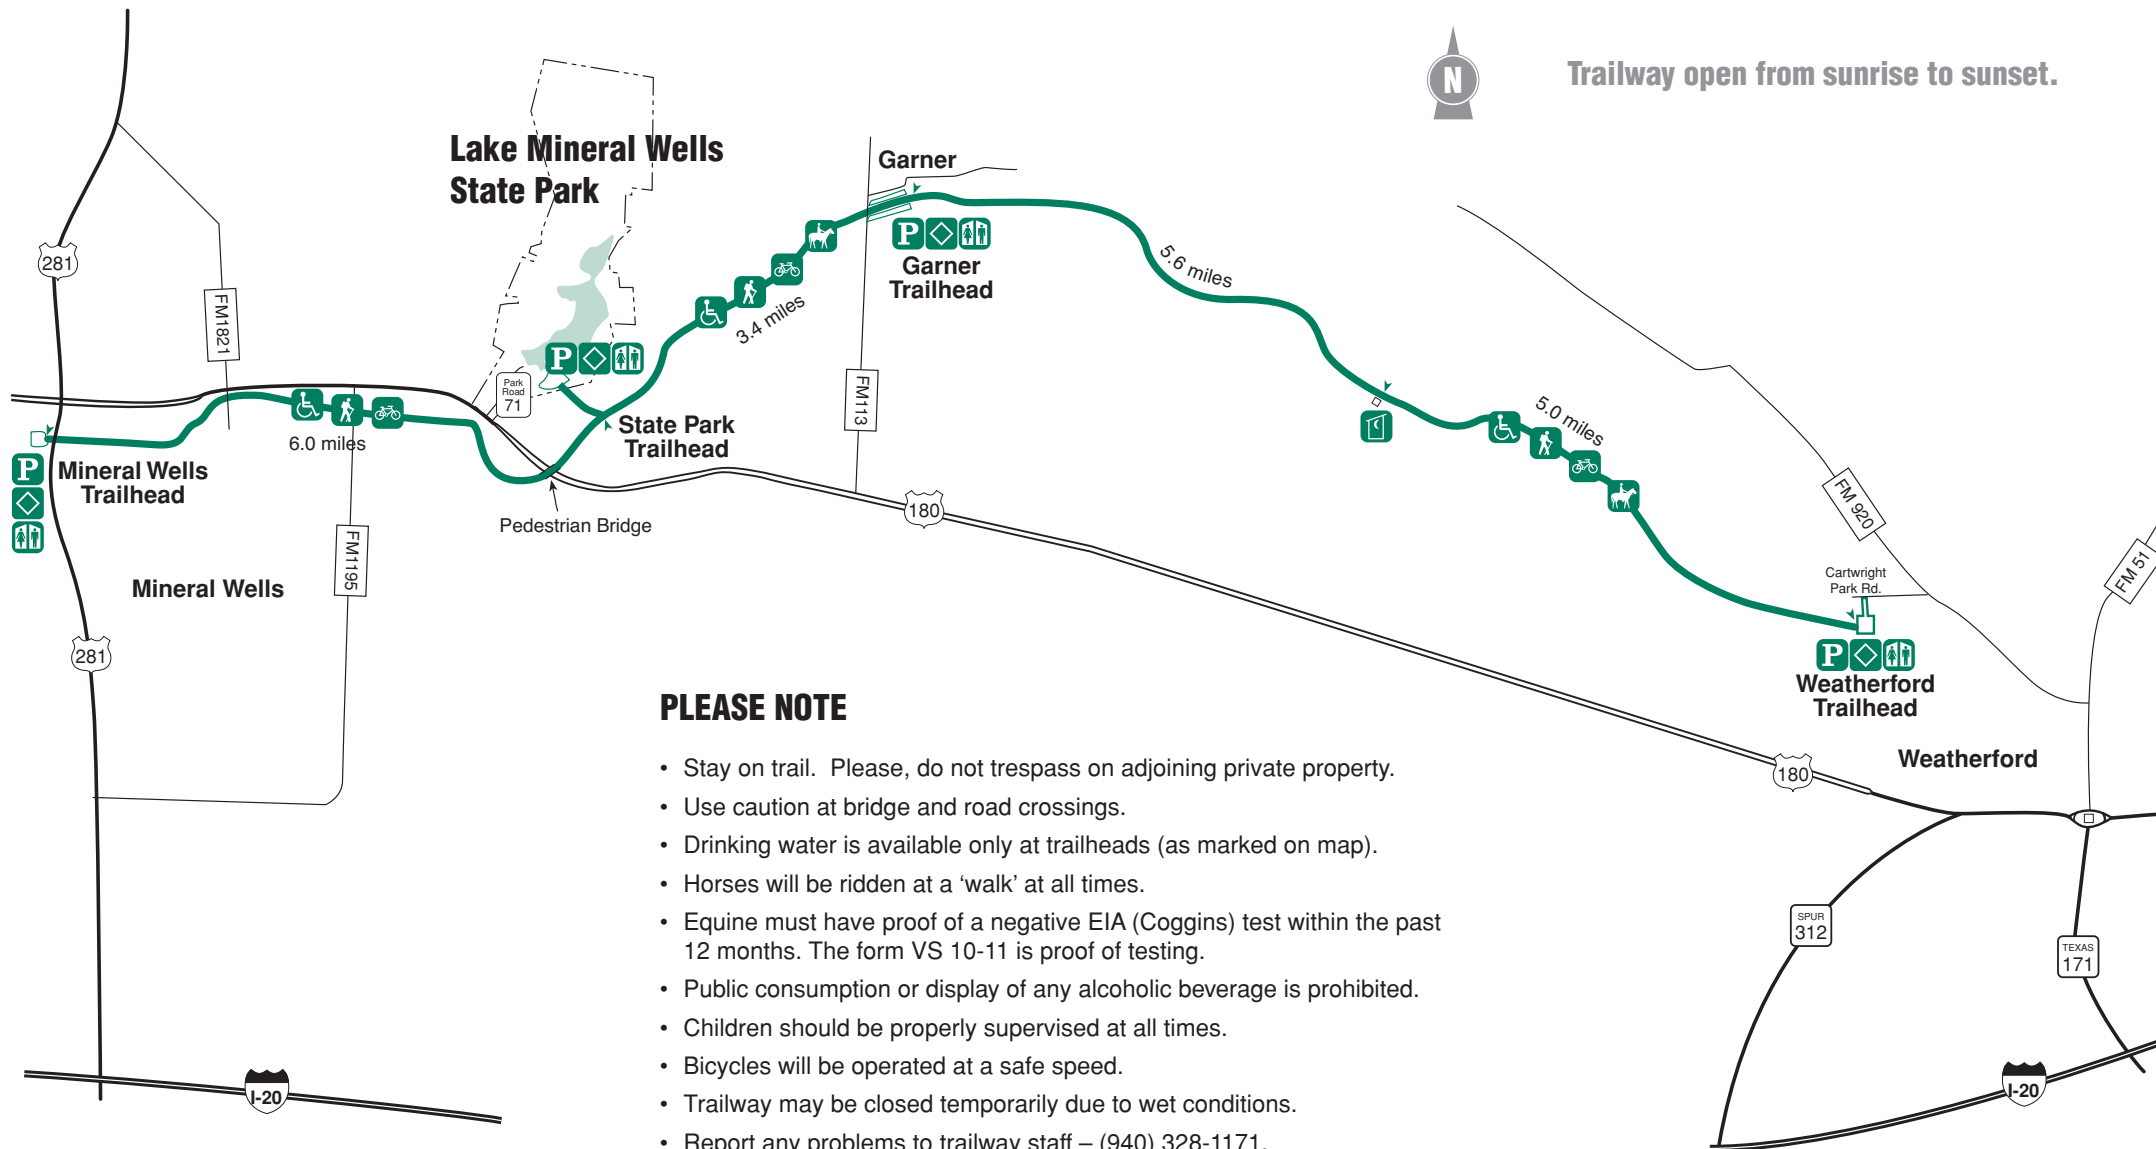

Lake Mineral Wells

State Trailway

Trailway open from sunrise to sunset.

LEGEND

- Trailhead
- Restrooms
- Handicapped Accessible
- Compost Toilet
- Hiking Trail
- Biking Trail
- Horse Trail
- Parking
- Mileage Marker

PLEASE NOTE

- Stay on trail. Please, do not trespass on adjoining private property.
- Use caution at bridge and road crossings.
- Drinking water is available only at trailheads (as marked on map).
- Horses will be ridden at a 'walk' at all times.
- Equine must have proof of a negative EIA (Coggins) test within the past 12 months. The form VS 10-11 is proof of testing.
- Public consumption or display of any alcoholic beverage is prohibited.
- Children should be properly supervised at all times.
- Bicycles will be operated at a safe speed.
- Trailway may be closed temporarily due to wet conditions.
- Report any problems to trailway staff – (940) 328-1171.