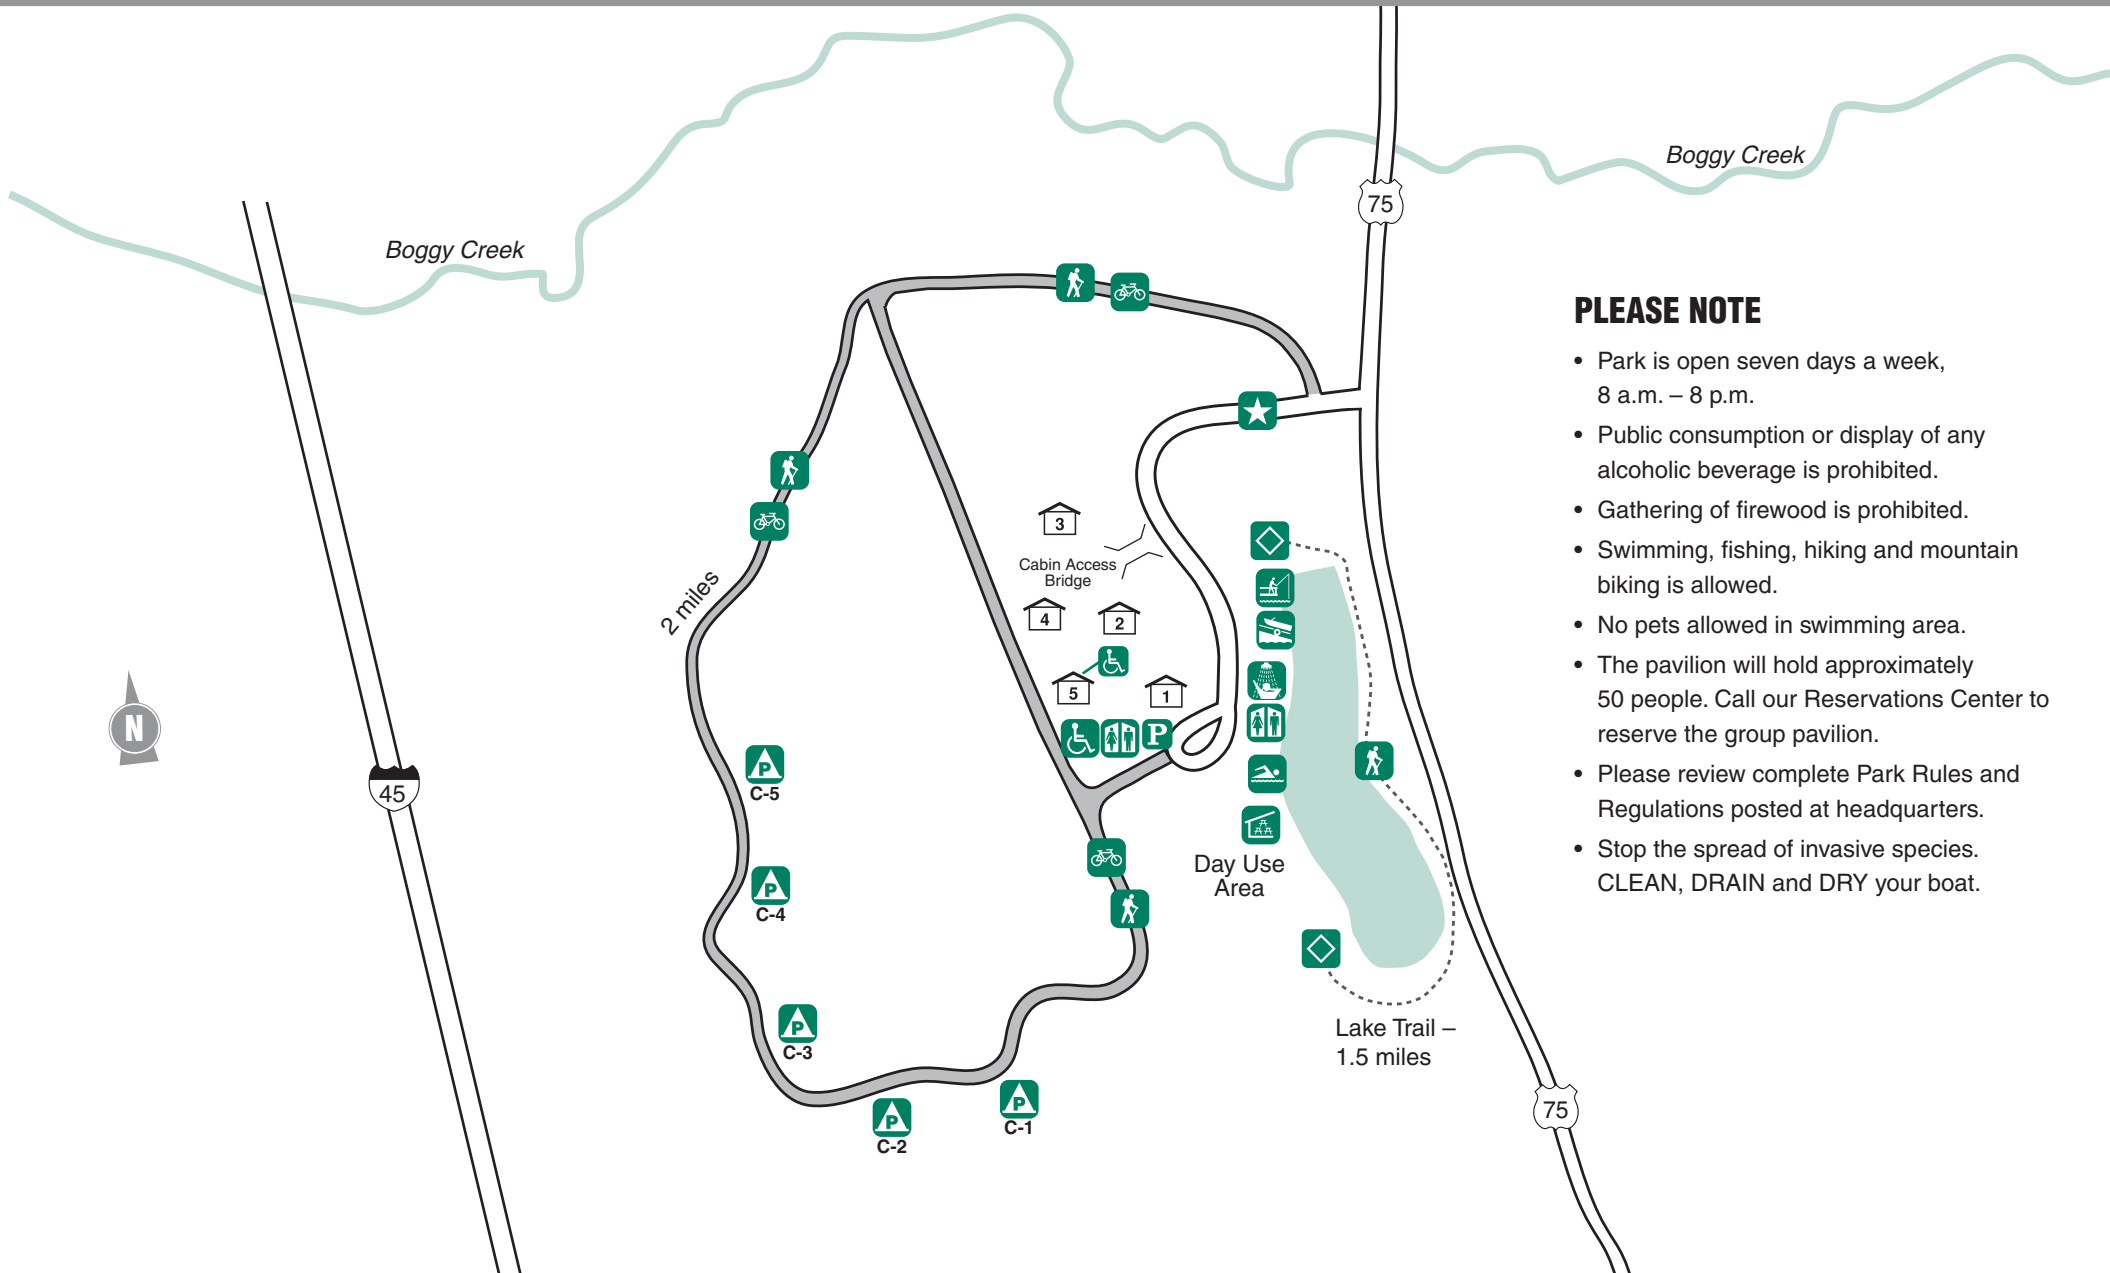

# Fort Boggy

State Park

TexasStateParks.org/App

TexasStateParks.org/SocialMedia

#TxStateParks #BetterOutside

## LEGEND

- Headquarters
  - Restrooms
  - Outdoor Shower
  - Primitive Site
  - Cabins
  - Group Picnic Pavilion
  - Trailhead
  - Hiking Trail
  - Biking Trail
  - Swimming Area
  - Fishing Pier
  - Boat Ramp
  - Wheelchair Accessible
  - Parking
- 
- Park Trail
  - Lake Trail

### PLEASE NOTE

- Park is open seven days a week, 8 a.m. – 8 p.m.
- Public consumption or display of any alcoholic beverage is prohibited.
- Gathering of firewood is prohibited.
- Swimming, fishing, hiking and mountain biking is allowed.
- No pets allowed in swimming area.
- The pavilion will hold approximately 50 people. Call our Reservations Center to reserve the group pavilion.
- Please review complete Park Rules and Regulations posted at headquarters.
- Stop the spread of invasive species. CLEAN, DRAIN and DRY your boat.

This publication can be found at [tpwd.texas.gov/spdest/parkinfo/maps/park\\_maps/](http://tpwd.texas.gov/spdest/parkinfo/maps/park_maps/)