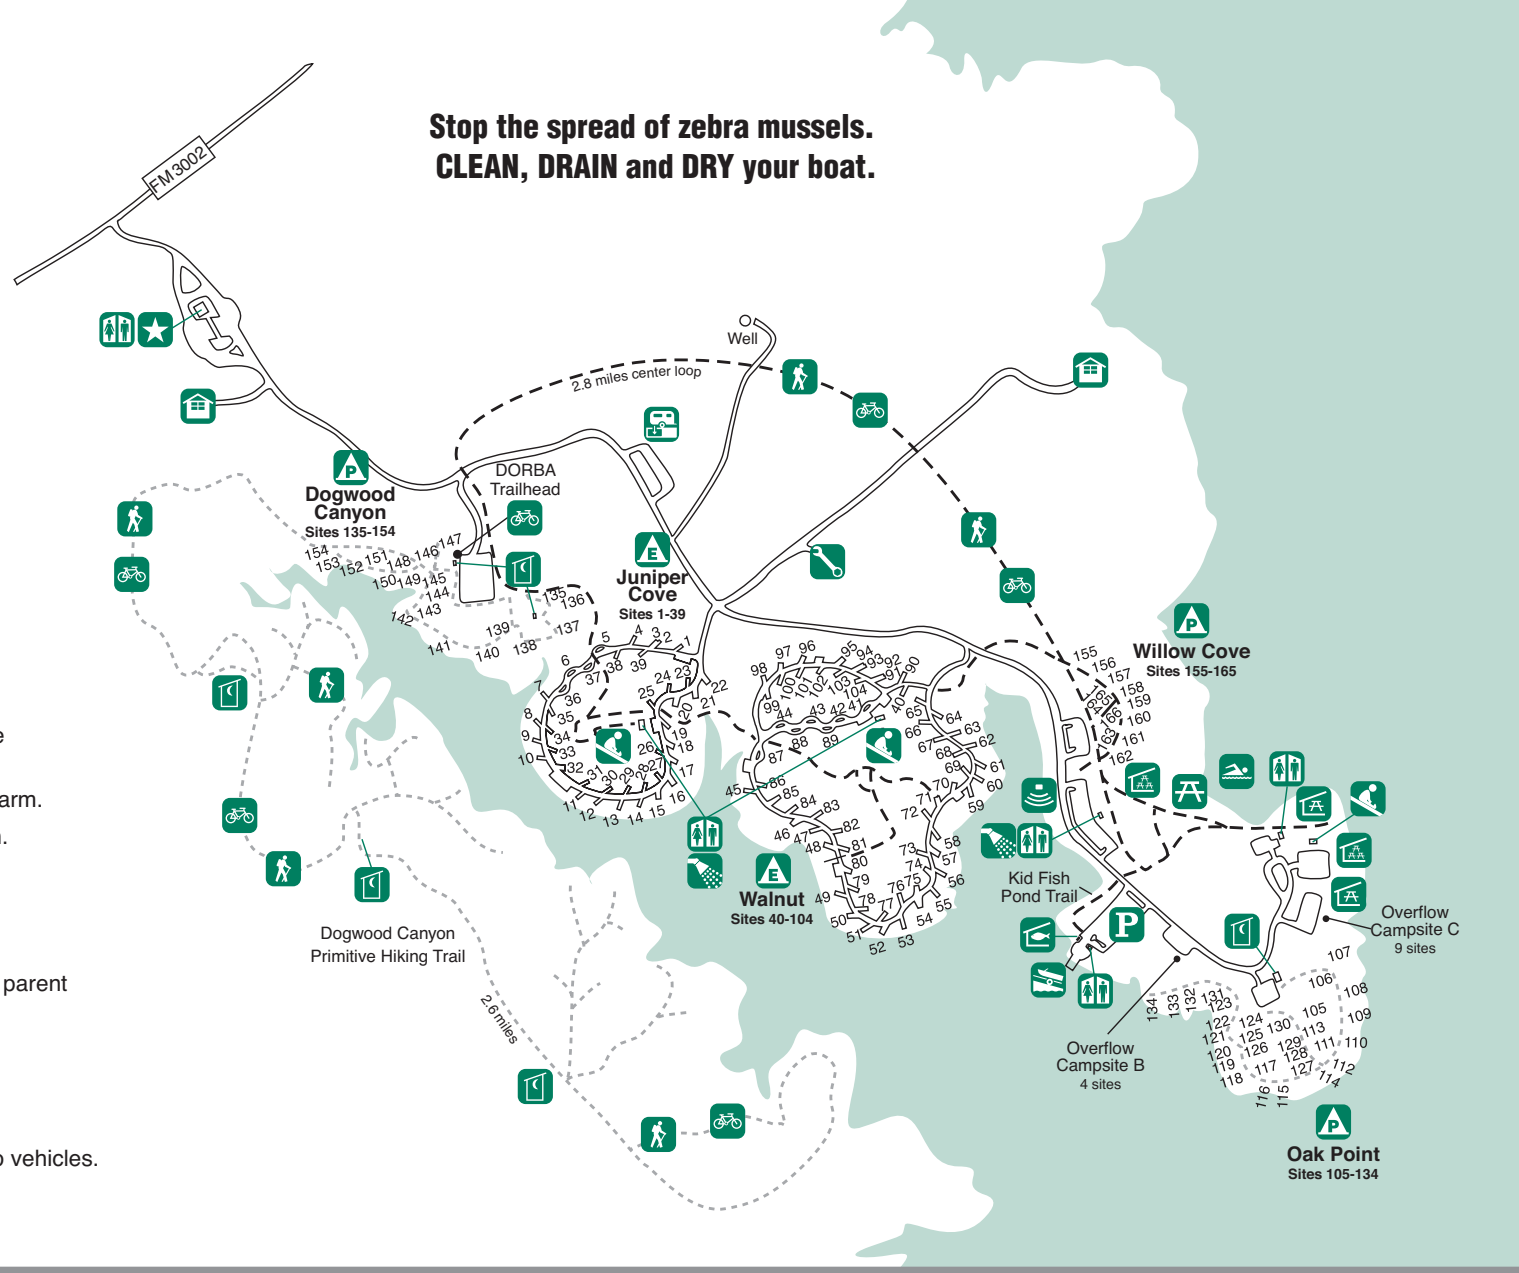

Ray Roberts Lake

State Park – Johnson Branch Unit

#TxStateParks

#BetterOutside

/texasparksandwildlife

@texasparkswildlife

@TPWDparks

TexasStateParks.org/App

Stop the spread of zebra mussels.
CLEAN, DRAIN and DRY your boat.

PLEASE NOTE

- Park hours 8 a.m. - 10 p.m.
- Campsite check-out - 12 p.m.
- Site selection based on availability.
- Maximum eight people per campsite.
- Renew overnight sites by 9 a.m.
- Discharge gray and black water at dump station.
- Public consumption or display of any alcoholic beverage is prohibited.
- It is an offense to possess, display or discharge any firearm.
- Pets must be on a leash not exceeding six feet in length.
- All vehicles must remain on pavement.
- Gathering firewood prohibited.
- Possession or discharge of fireworks prohibited.
- Minors must be supervised or furnish written consent of parent or guardian.
- Valid permit required on windshield of each vehicle.
- Numbered sites for overnight camping only.
- One unit per campsite may connect to utilities.
- Excess parking fee required for sites with more than two vehicles.

LEGEND

- ★ Headquarters
- 🚻 Restrooms
- 🚿 Showers
- 🚽 Chemical Toilets
- 🗑️ Dump Station
- ⛑️ Primitive Tent Sites
- ⚡ Water and Electric Sites
- 🐟 Fish Cleaning
- 🚶 Hiking Trail
- 🚴 Biking Trail
- 🍷 Picnic Area
- 🏠 Covered Picnic Table
- 🏠 Group Picnic Pavilion
- 🎡 Playground
- P Parking
- 🚤 Boat Ramp
- 🏊 Designated Swimming Area
- 🎪 Amphitheater and Kid Fish Pond
- 🏠 Residence
- 🔧 Maintenance
- Concrete Trail
- Dirt Trail