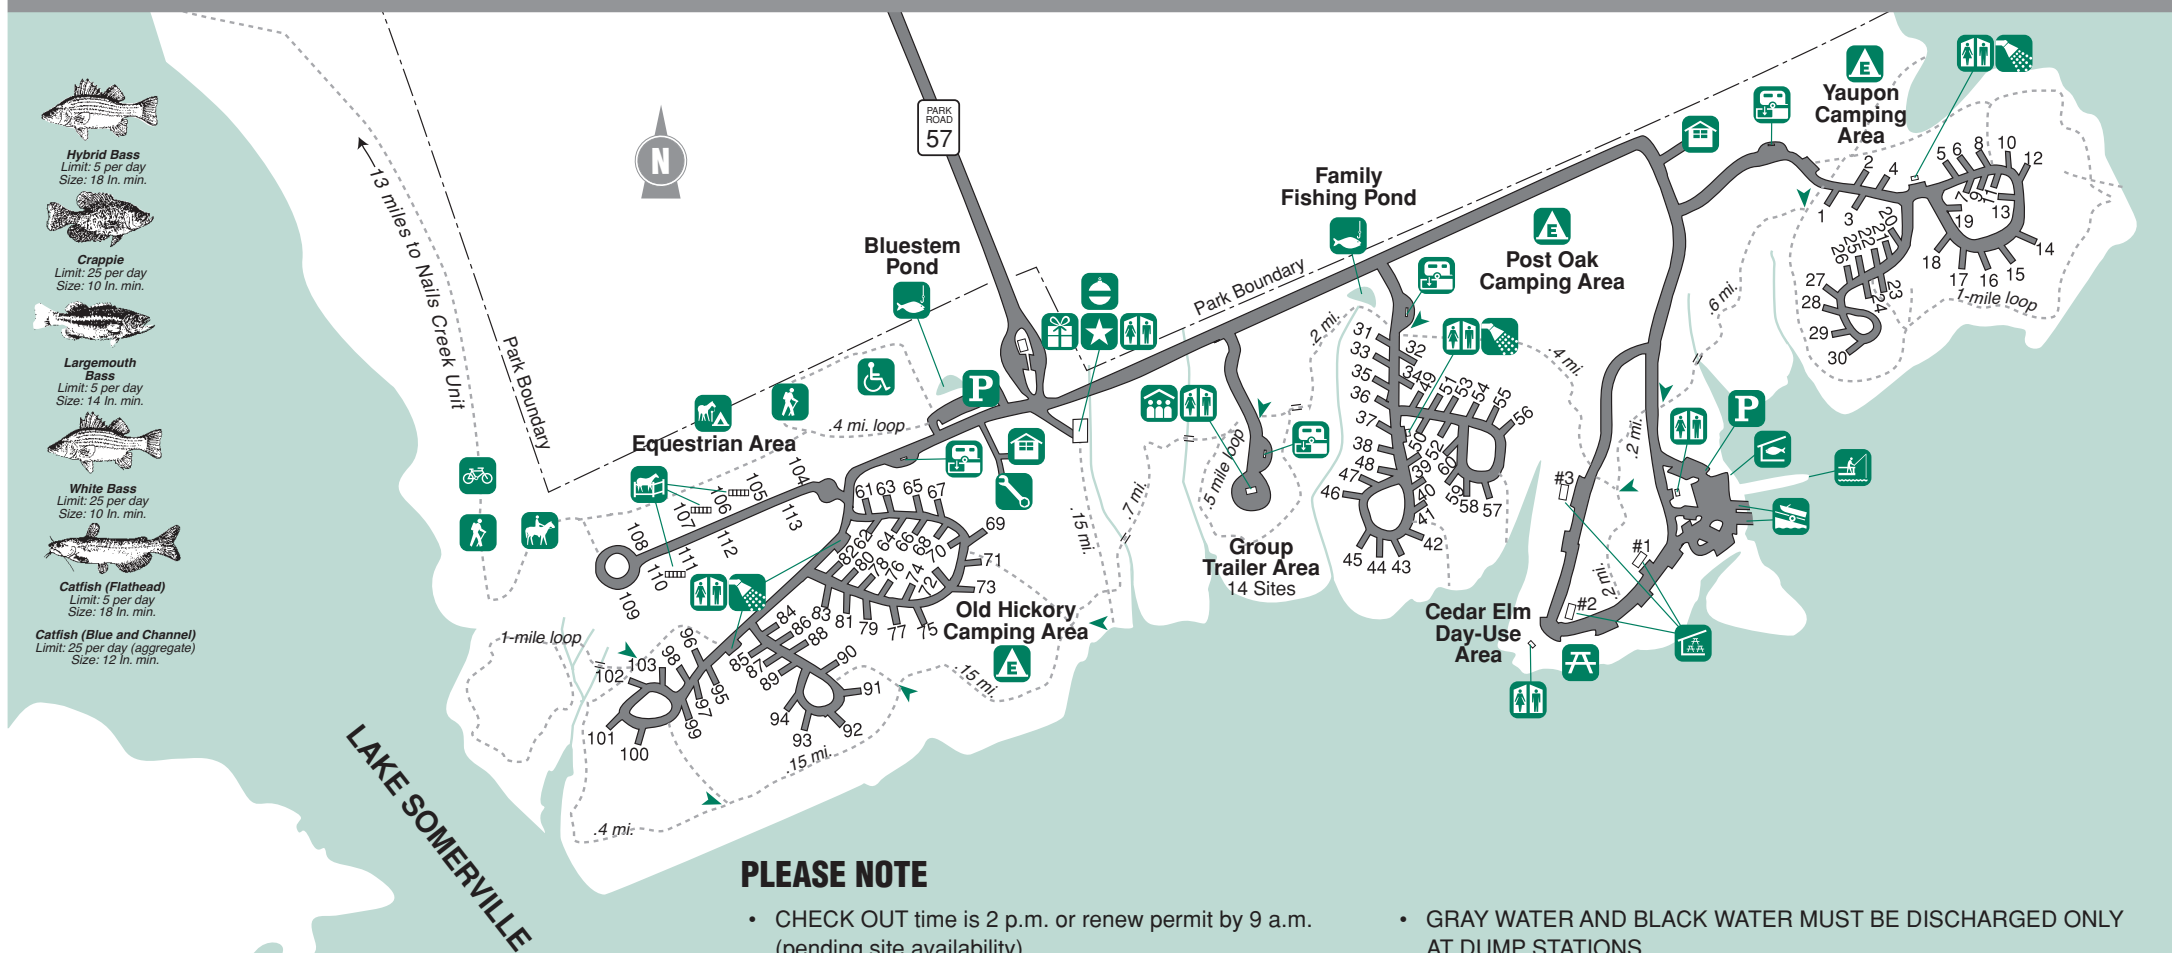

Lake Somerville

State Park – Birch Creek Unit

SOMERVILLE TRAILWAY is a 26-mile, round-trip, multi-use trail. A detailed map of the trailway is available at Park Headquarters.

#TxStateParks

#BetterOutside

/texasparksandwildlife

@texasparkswildlife

@TPWDparks

TexasStateParks.org/App

LEGEND

- Headquarters
- State Parks Store
- Restrooms
- Showers
- Parking
- Wheelchair Accessible
- Water and Electric Sites
- Equestrian Sites
- Corrals
- Dump Station
- Hiking Trail
- Biking Trail
- Horse Trail
- Picnic Area
- Group Picnic Pavilion
- Dining Hall
- Boat Ramp
- Tackle Loaner Site
- Fishing
- Fishing Pier/Jetty
- Fish Cleaning
- Residence
- Maintenance

PLEASE NOTE

- CHECK OUT time is 2 p.m. or renew permit by 9 a.m. (pending site availability).
- After office hours late arrivals must check in by 9 a.m.
- Public consumption or display of any alcoholic beverage is prohibited.
- A maximum of eight people permitted per campsite. Guests must leave the park by 10 p.m. Quiet time is from 10 p.m. – 6 a.m.; unnecessary vehicle operation is prohibited during quiet hours.
- Two vehicles per site including trailers (excess vehicle fee). Park on pavement only.
- GRAY WATER AND BLACK WATER MUST BE DISCHARGED ONLY AT DUMP STATIONS.
- Pets must be kept on leash of not more than six feet; pets must not be left unattended. Please pick up after them.
- Firearms and fireworks are prohibited. Gathering of firewood is prohibited.
- Campfires are permitted only in fire rings provided.
- Equine users must show proof of a negative EIA (Coggins) test within the past 12 months. The form VS 10-11 is proof of testing.
- All park regulations are posted at park office and all restrooms.
- Stop the spread of invasive species. CLEAN, DRAIN and DRY your boat.