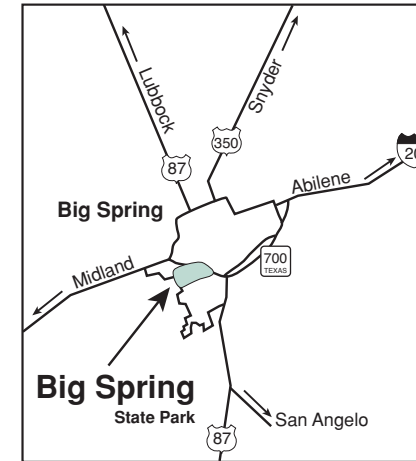

LEGEND

- Headquarters
- Parking
- Picnic Area
- Group Picnic Area
- Playground
- Residence
- Rest Rooms
- Group Pavilion
- Scenic Overlook
- Maintenance

100 Scenic Drive
Big Spring, TX 79720
(432) 263-4931