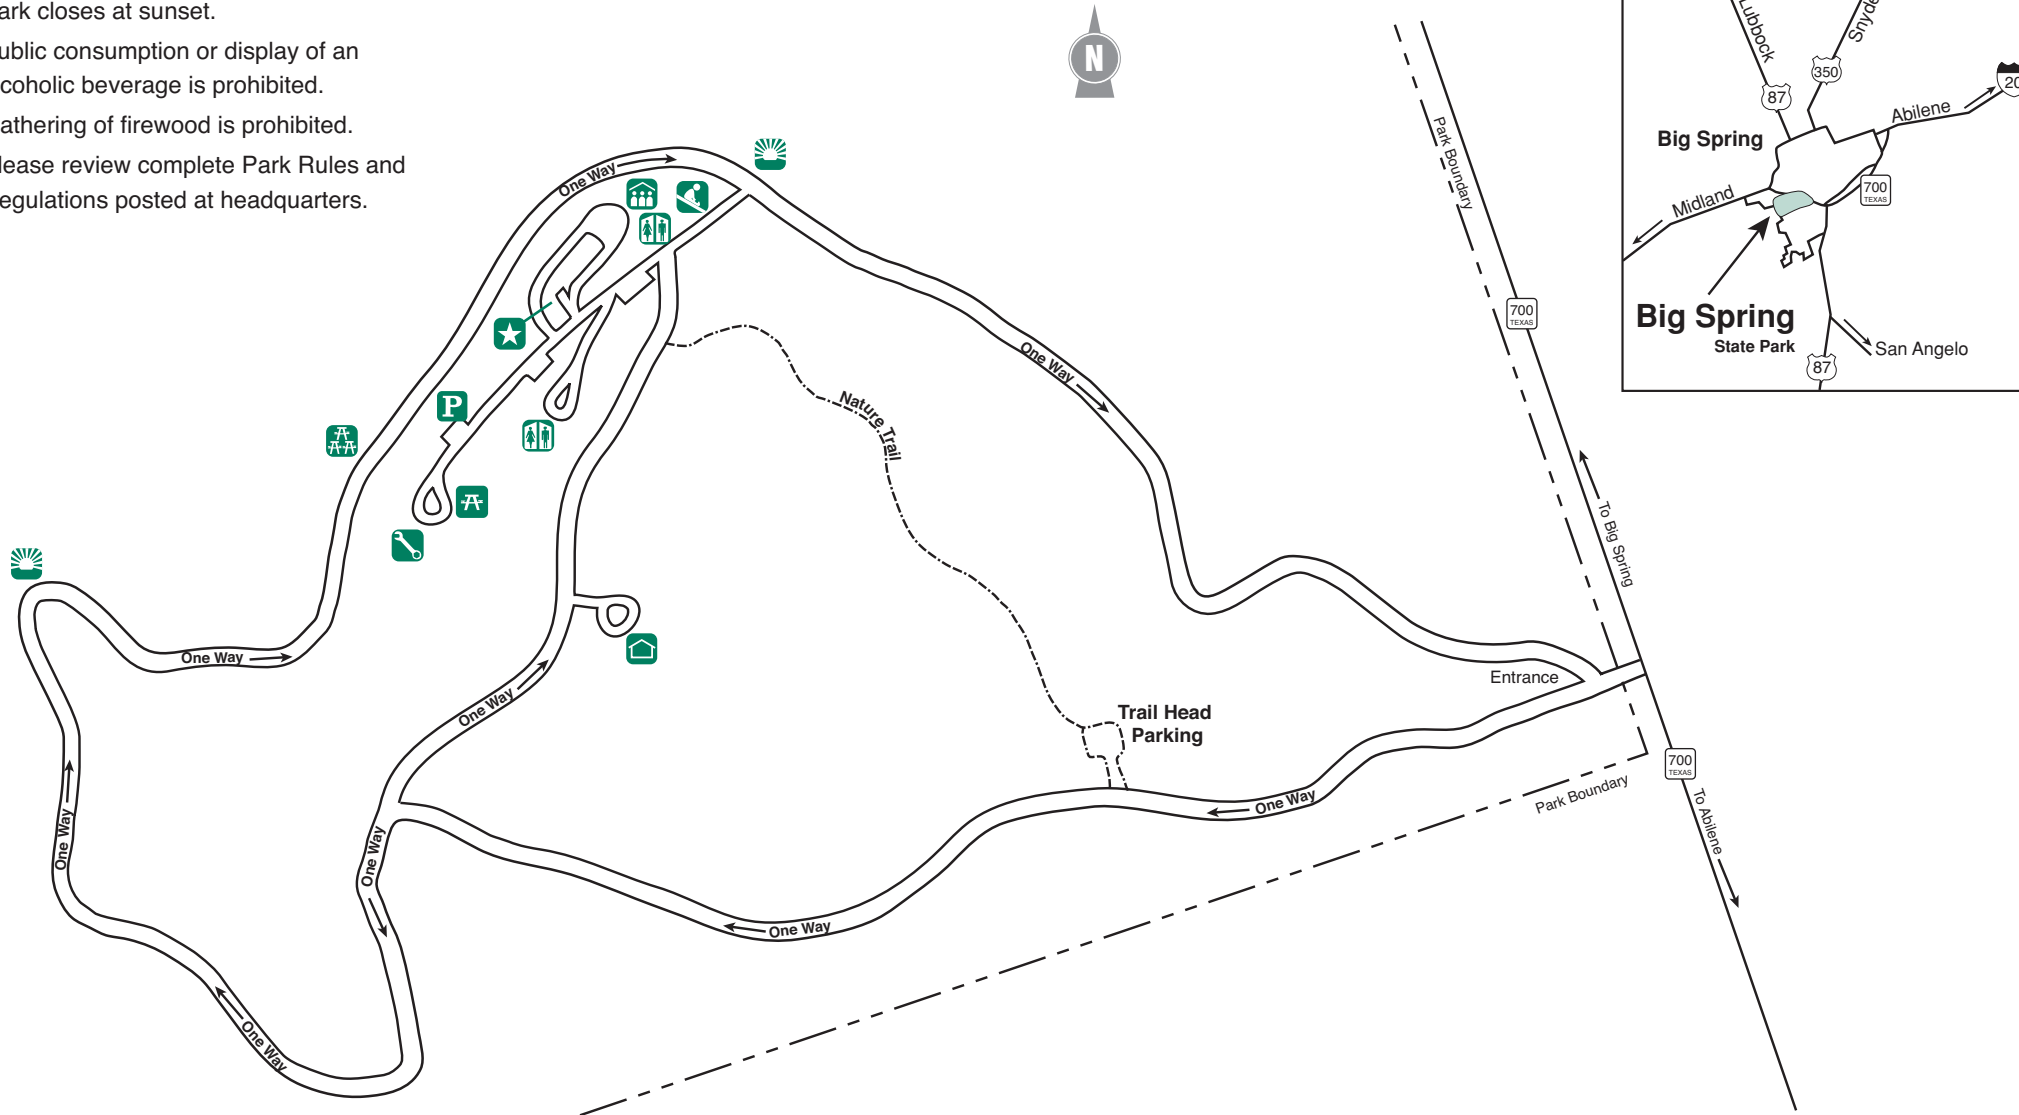

PLEASE NOTE

- Park closes at sunset.
- Public consumption or display of an alcoholic beverage is prohibited.
- Gathering of firewood is prohibited.
- Please review complete Park Rules and Regulations posted at headquarters.

LEGEND

- Headquarters
- Parking
- Picnic Area
- Group Picnic Area
- Playground
- Residence
- Rest Rooms
- Group Pavilion
- Scenic Overlook
- Maintenance

100 Scenic Drive
Big Spring, TX 79720
(432) 263-4931