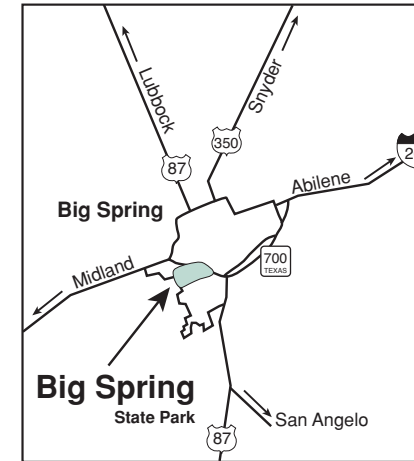

## LEGEND

- Headquarters
- Parking
- Picnic Area
- Group Picnic Area
- Playground
- Residence
- Rest Rooms
- Group Pavilion
- Scenic Overlook
- Maintenance

100 Scenic Drive  
Big Spring, TX 79720  
(432) 263-4931