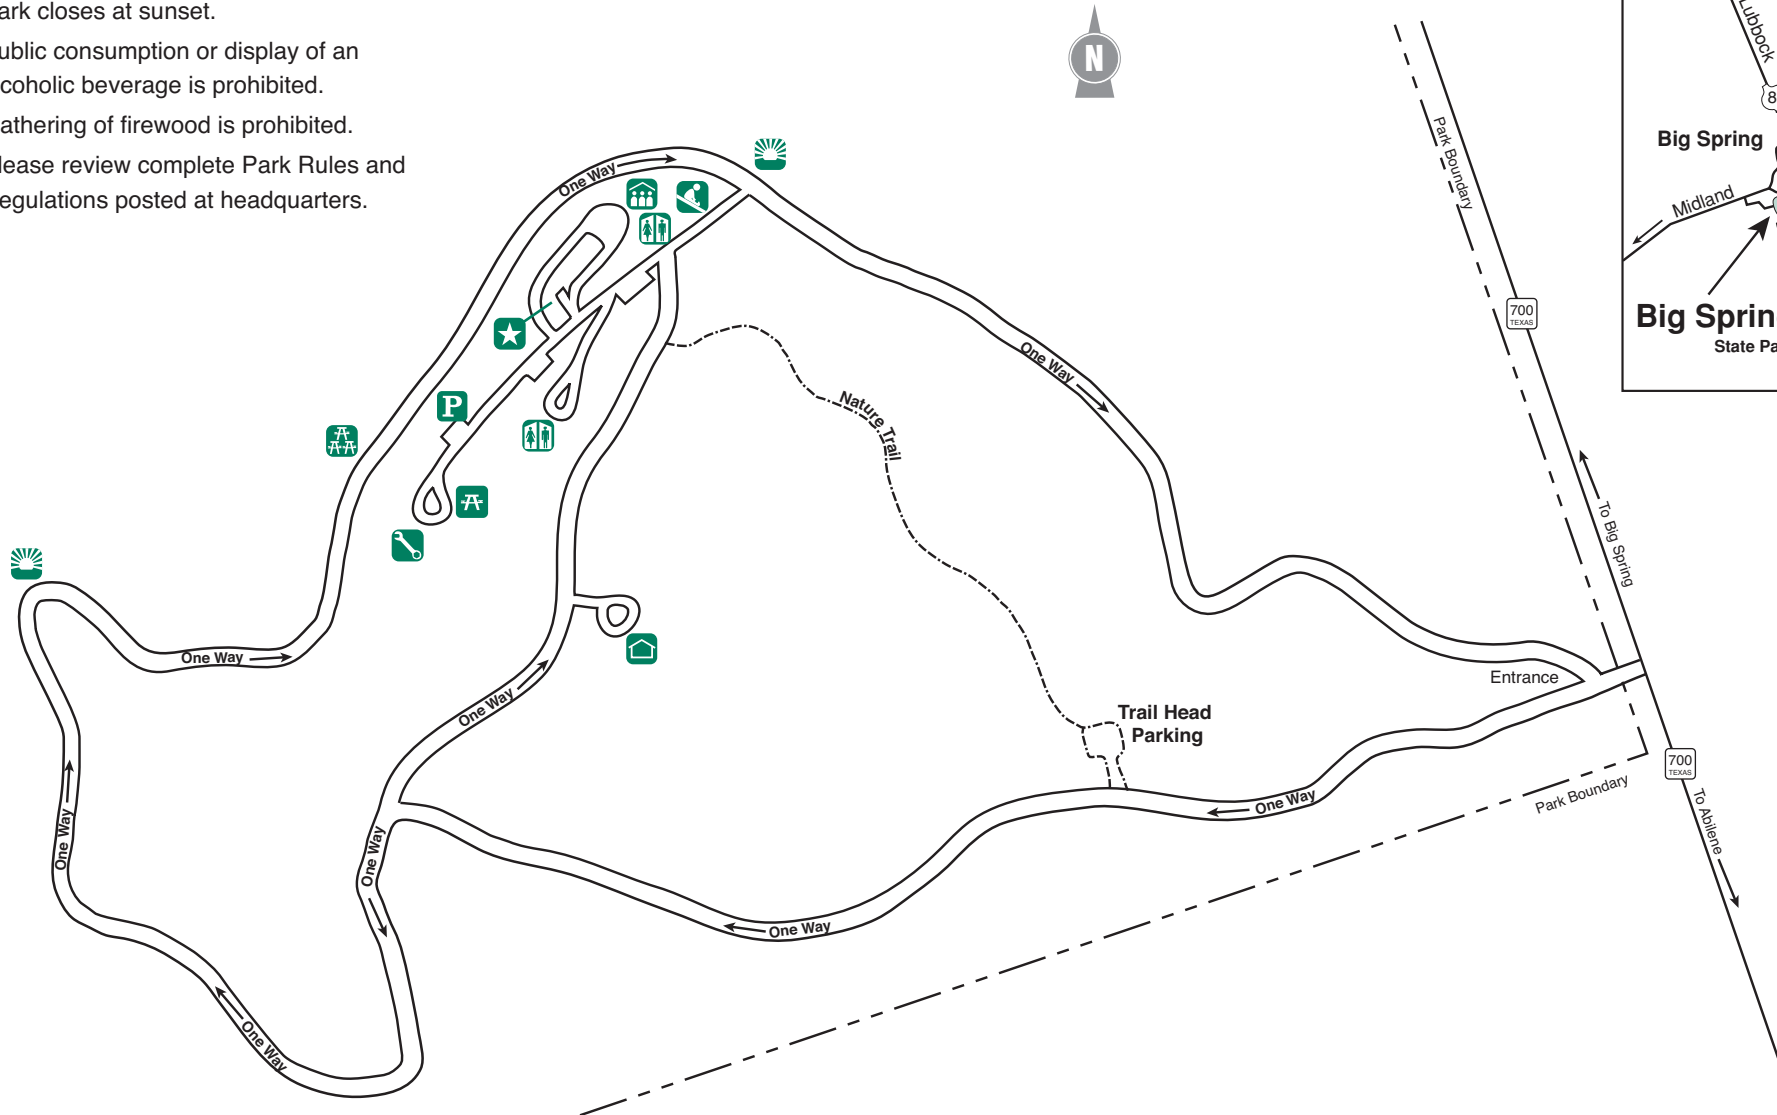

## PLEASE NOTE

- Park closes at sunset.
- Public consumption or display of an alcoholic beverage is prohibited.
- Gathering of firewood is prohibited.
- Please review complete Park Rules and Regulations posted at headquarters.

## LEGEND

- Headquarters
- Parking
- Picnic Area
- Group Picnic Area
- Playground
- Residence
- Rest Rooms
- Group Pavilion
- Scenic Overlook
- Maintenance

100 Scenic Drive  
Big Spring, TX 79720  
(432) 263-4931