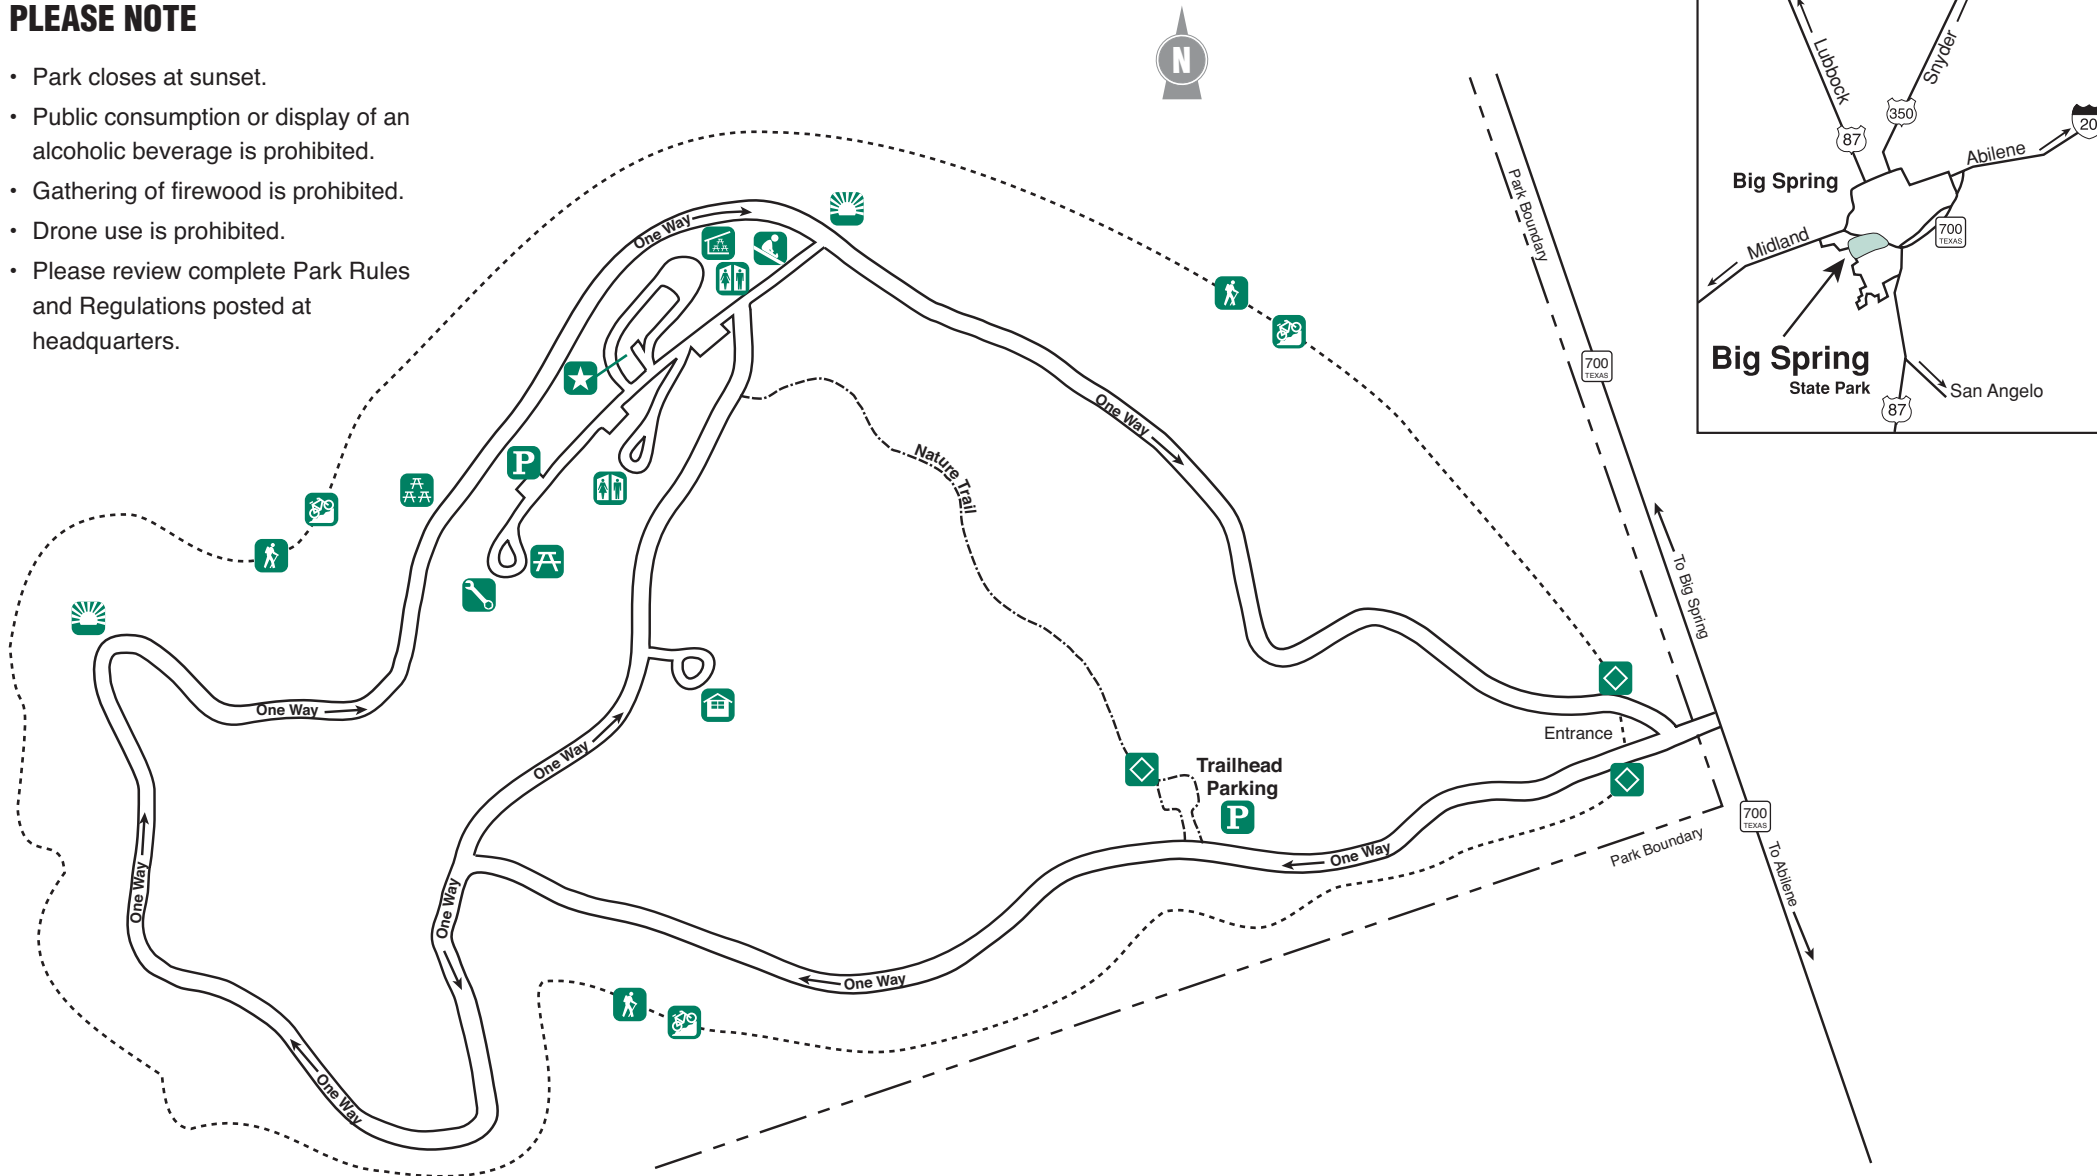

## PLEASE NOTE

- Park closes at sunset.
- Public consumption or display of an alcoholic beverage is prohibited.
- Gathering of firewood is prohibited.
- Drone use is prohibited.
- Please review complete Park Rules and Regulations posted at headquarters.

## LEGEND

- Headquarters
- Restrooms
- Parking
- Hiking Trail
- Mountain Biking Trail
- Trailhead
- Picnic Area
- Group Picnic Area
- Group Pavilion
- Playground
- Scenic Overlook
- Residence
- Maintenance