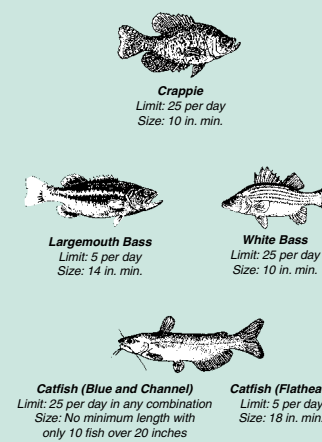

© 2025 TPWD PWD MP P4506-098B (2/25)

This publication can be found at tpwd.texas.gov/spdest/parkinfo/maps/park_maps/

PARK RESERVATIONS

TexasStateParks.org ParquesDeTexas.org
(512) 389-8900

Proud Sponsor of
Texas State Parks

229 Park Road 63
Wichita Falls, TX 76310
(940) 528-2211