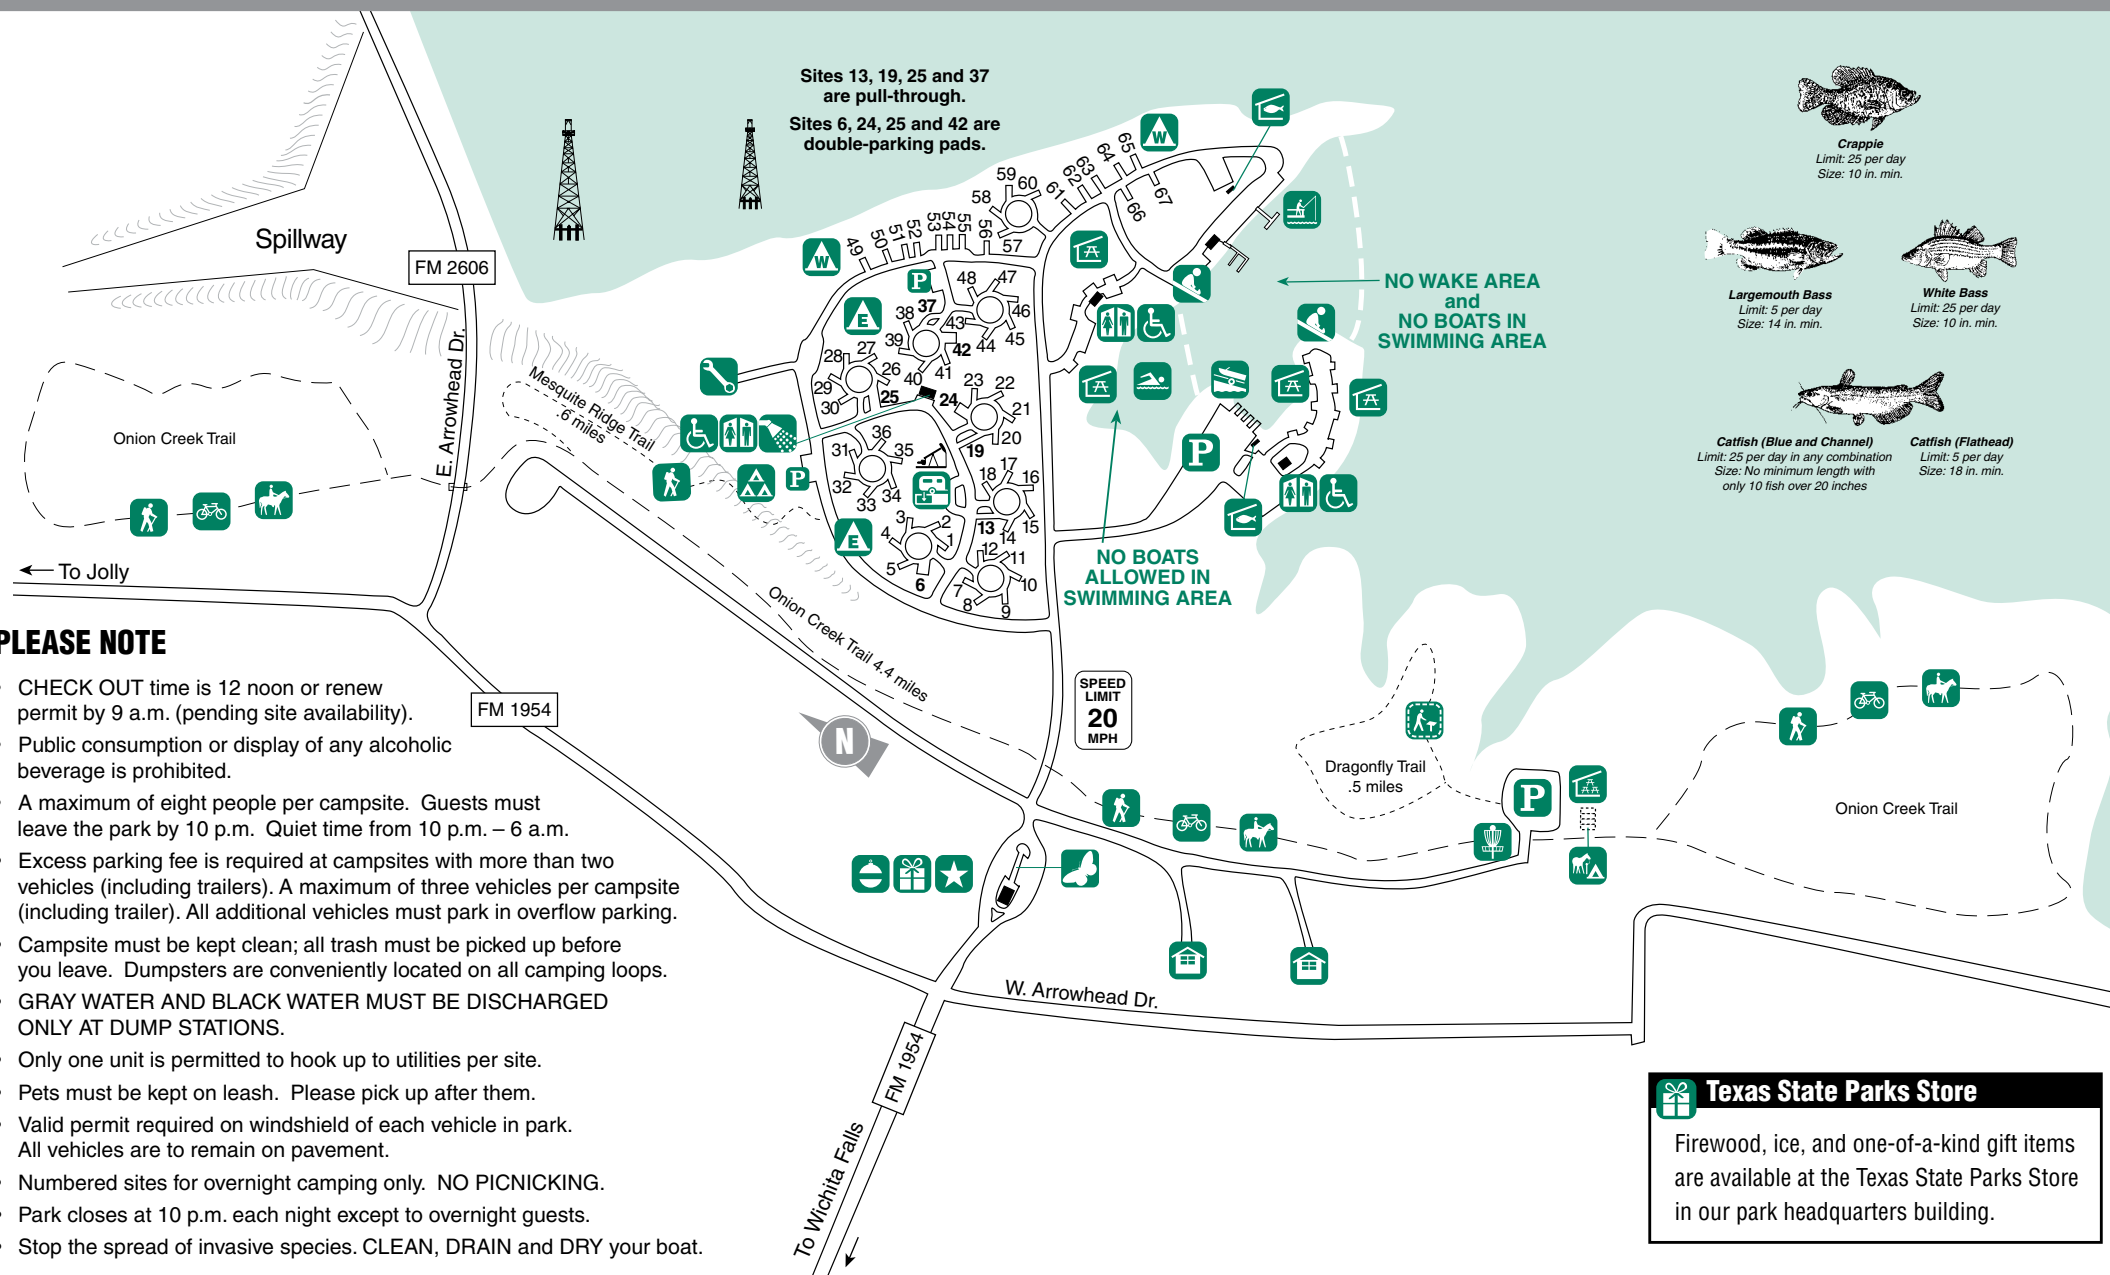

Lake Arrowhead

State Park

TexasStateParks.org/App

TexasStateParks.org/SocialMedia

#TexasStateParks #BetterOutside

LEGEND

- Headquarters
- State Parks Store
- Tackle Loaner Site
- Restrooms
- Showers
- Water Only Sites
- Water and Electric Sites
- Equestrian Sites
- Primitive Group Area
- Dump Station
- Wheelchair Accessible
- Hiking Trail
- Interpretive Trail
- Horse Trail
- Biking Trail
- Butterfly Garden
- Disc Golf Course
- Picnic Shelter
- Group Picnic Pavilion
- Swimming
- Boat Ramp
- Fishing Pier
- Fish Cleaning
- Playground
- Parking
- Residence
- Maintenance