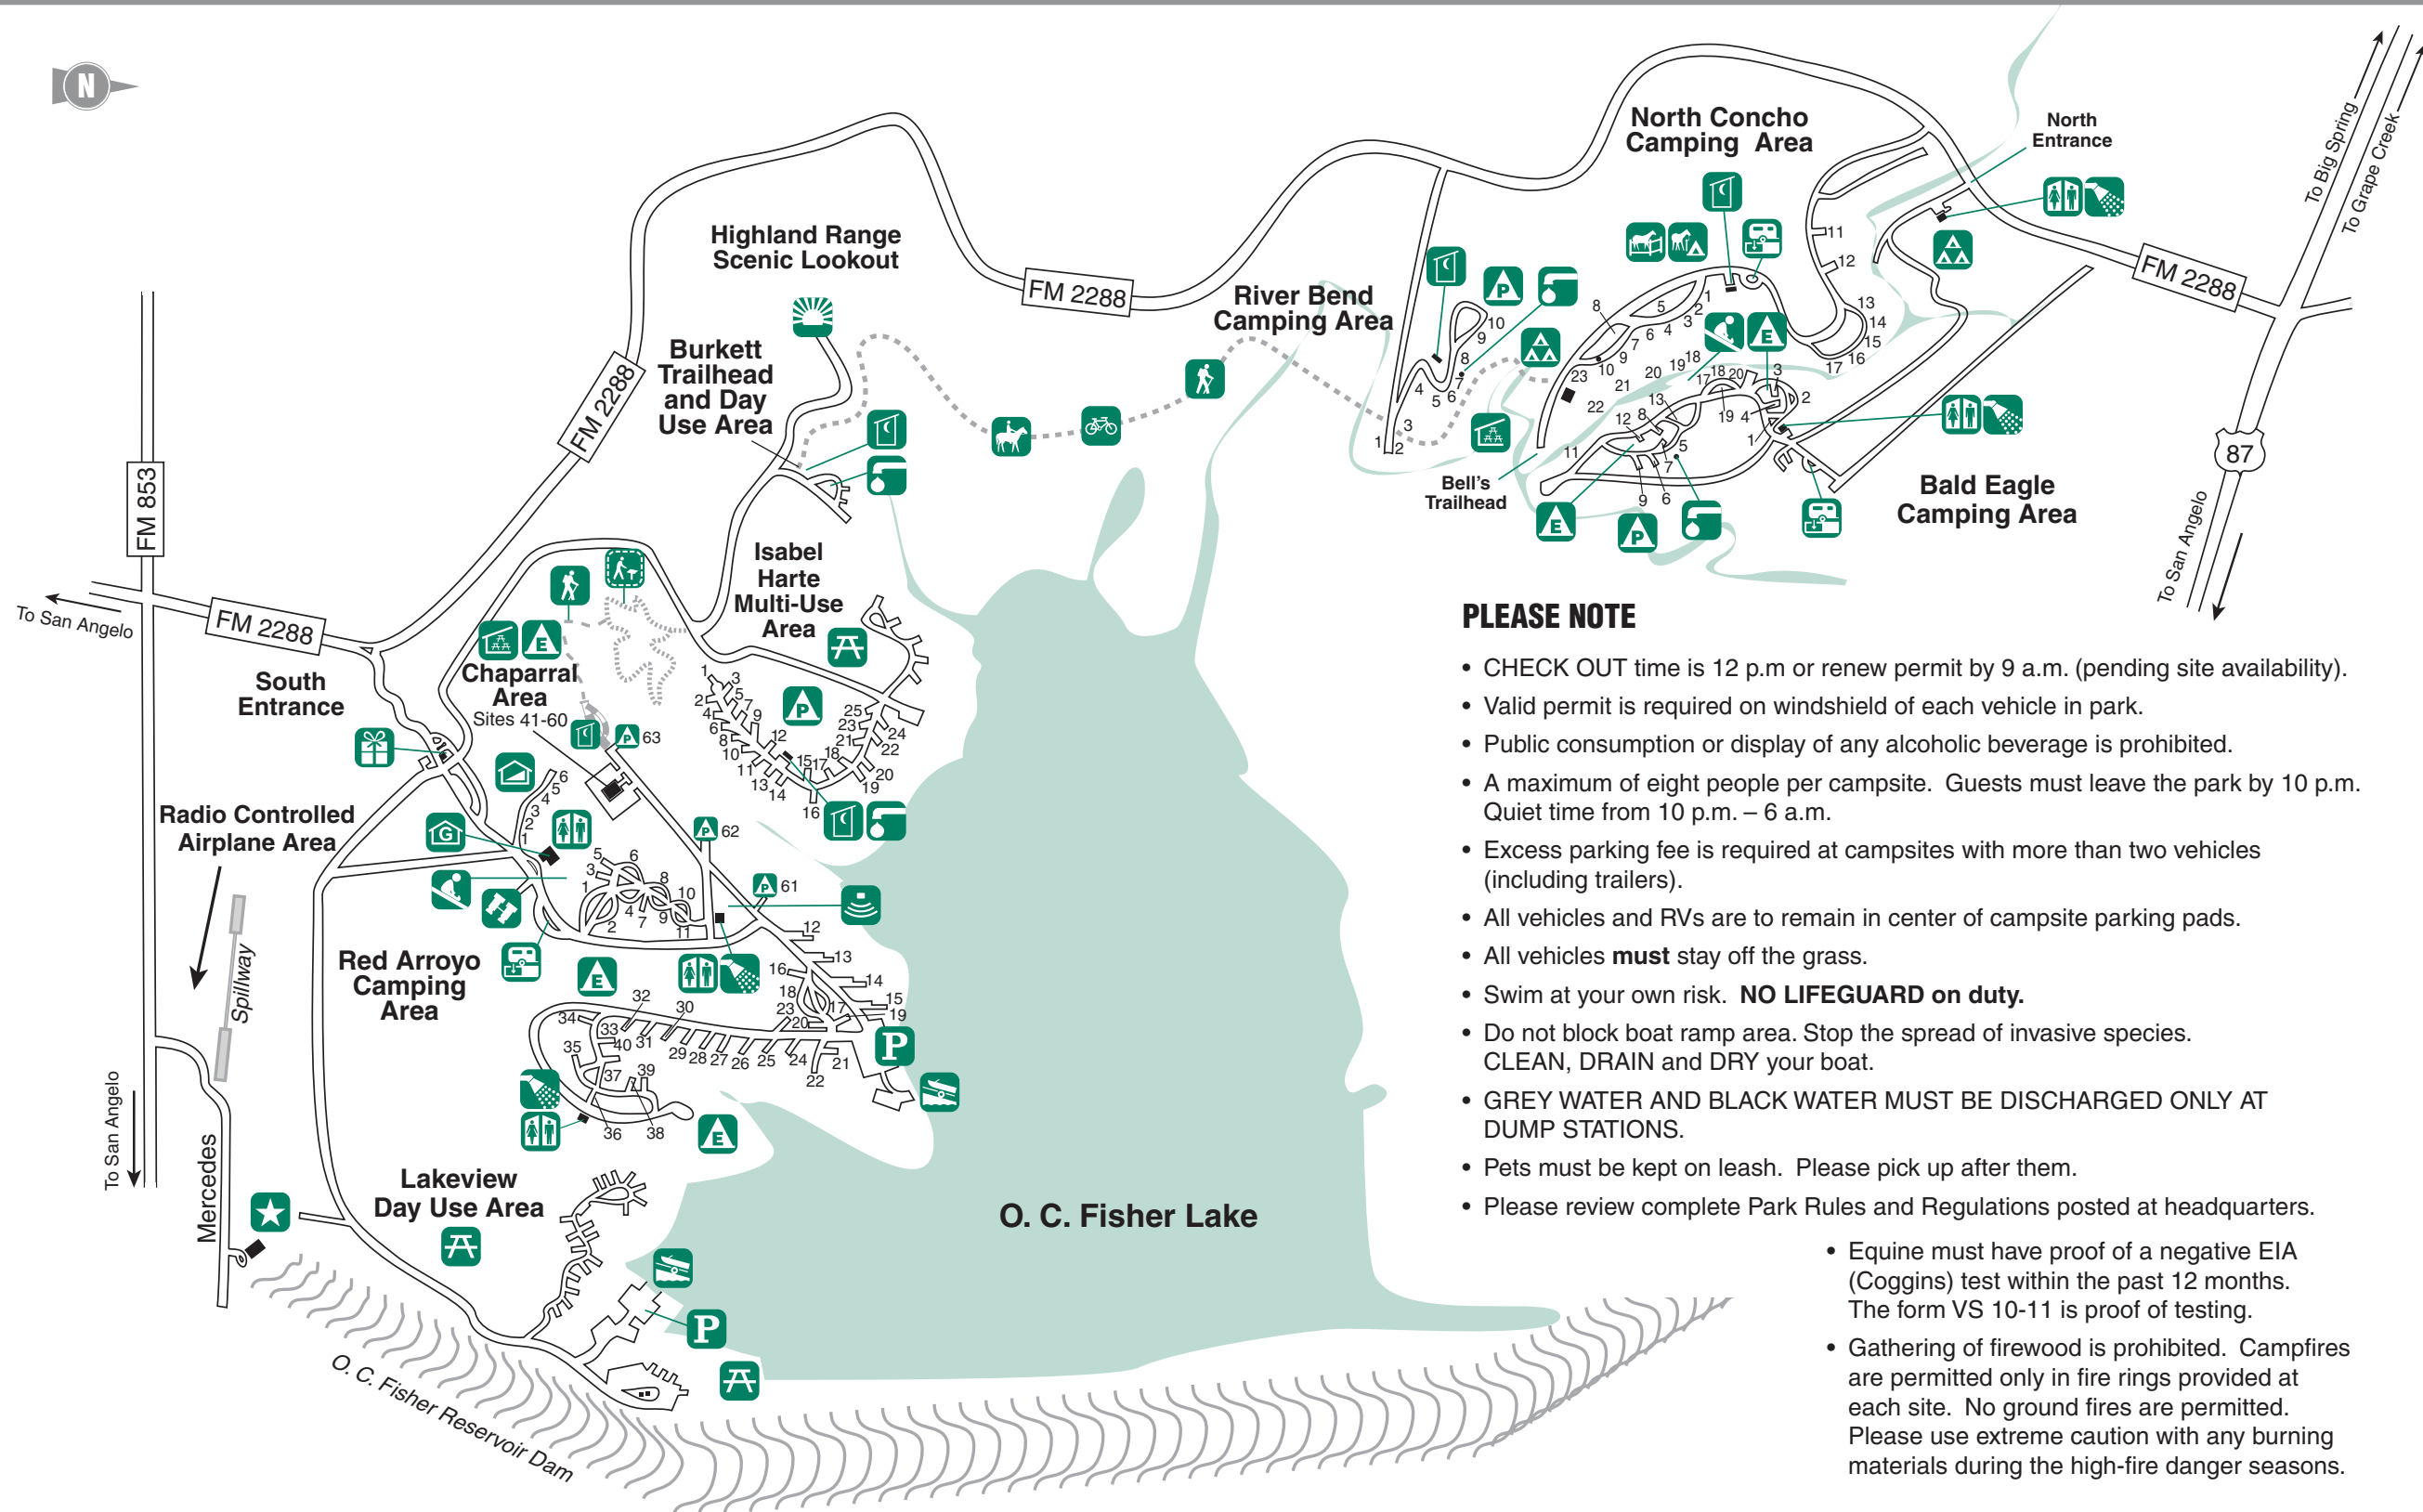

San Angelo

State Park

LEGEND

- Headquarters
- Park Store
- Restrooms
- Showers
- Vault Toilet
- Dump Station
- Primitive Sites
- Water and Electric Sites
- Equestrian Sites
- Portable Pens
- Horse Trails
- Hiking Trails
- Biking Trails
- Nature Trail
- Picnic Area
- Amphitheater
- Group Picnic Pavilion
- Group Camp
- Group Bunkhouse
- Limited Service Cabins
- Playground
- Water
- Parking
- Boat Ramp
- Scenic Overlook
- Wildlife Viewing Area

362 South FM 2288
 San Angelo, TX 76901-2630
 (325) 949-4757