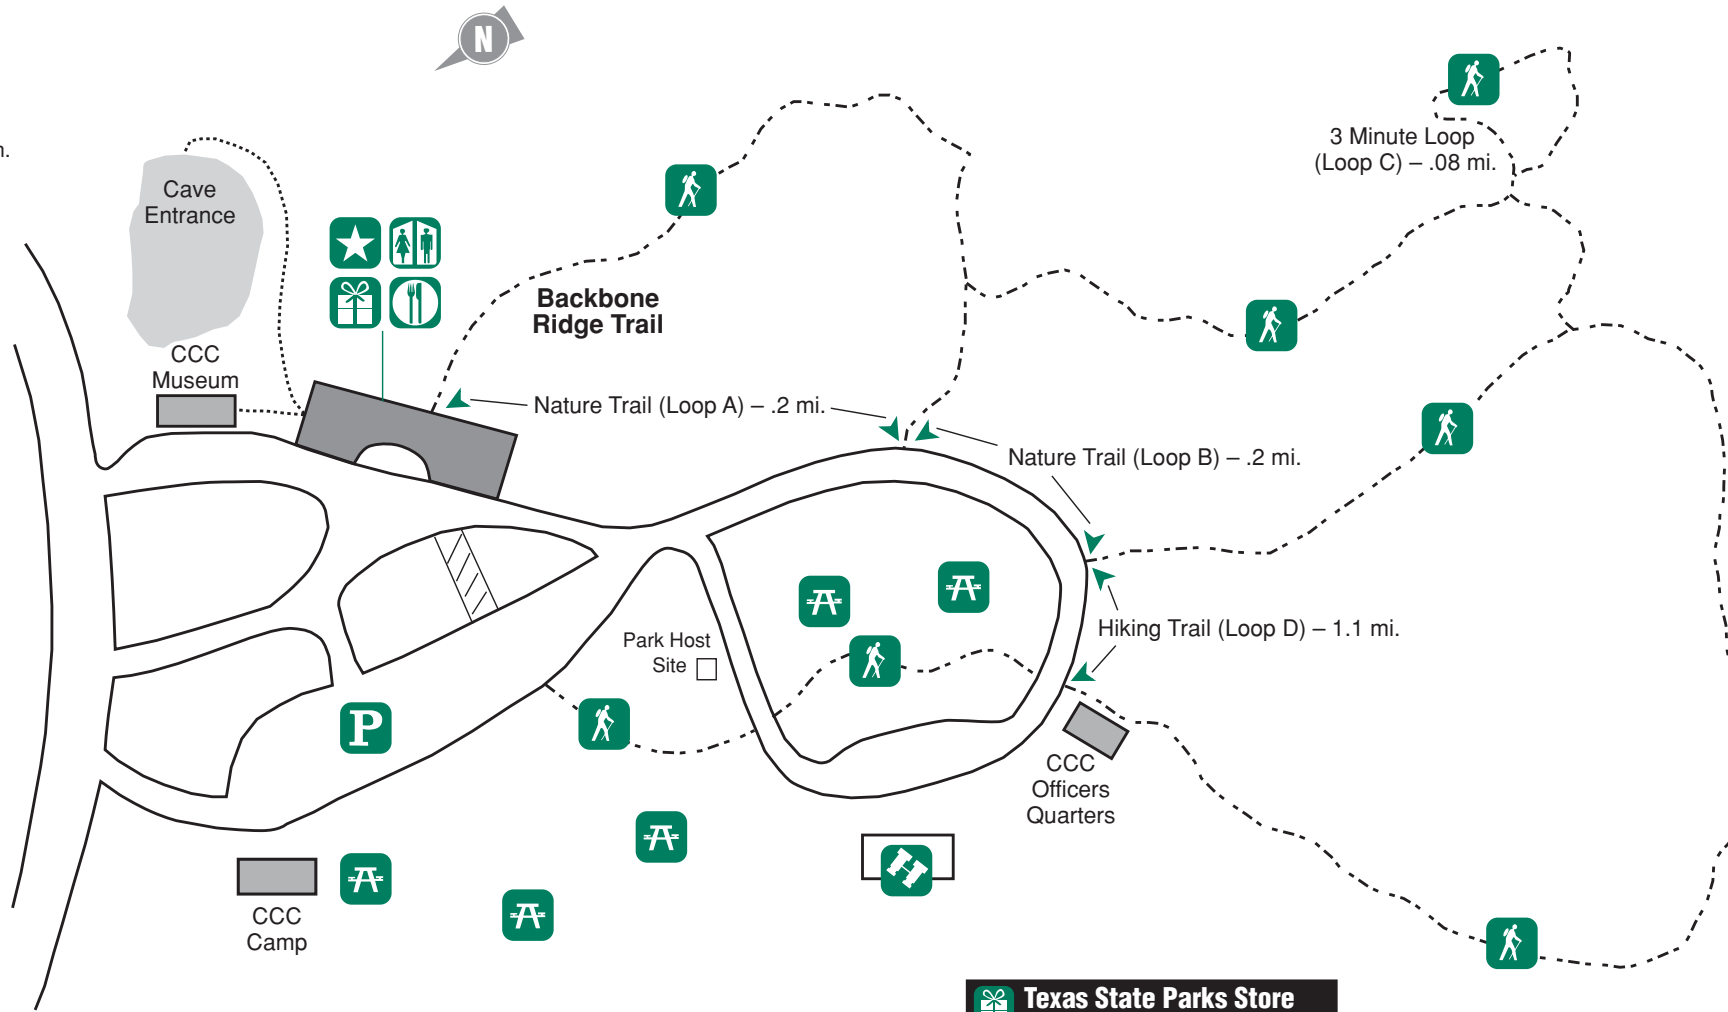

PLEASE NOTE

- Day use park only.
- Public consumption or display of an open container of any alcoholic beverage is prohibited.
- Pets must be kept on a six-foot leash. Please pick up after them.

LEGEND

- Visitor's Center/ Tour Tickets
- State Park Store
- Rest Rooms
- Snack Bar
- Hiking Trail
- Picnic Area
- Parking
- Observation Tower

Texas State Parks Store
T-shirts, caps and one-of-a-kind gift items are available at the Visitor's Center building.

6211 Park Road 4 South
Burnet, TX 78611
(512) 715-9000