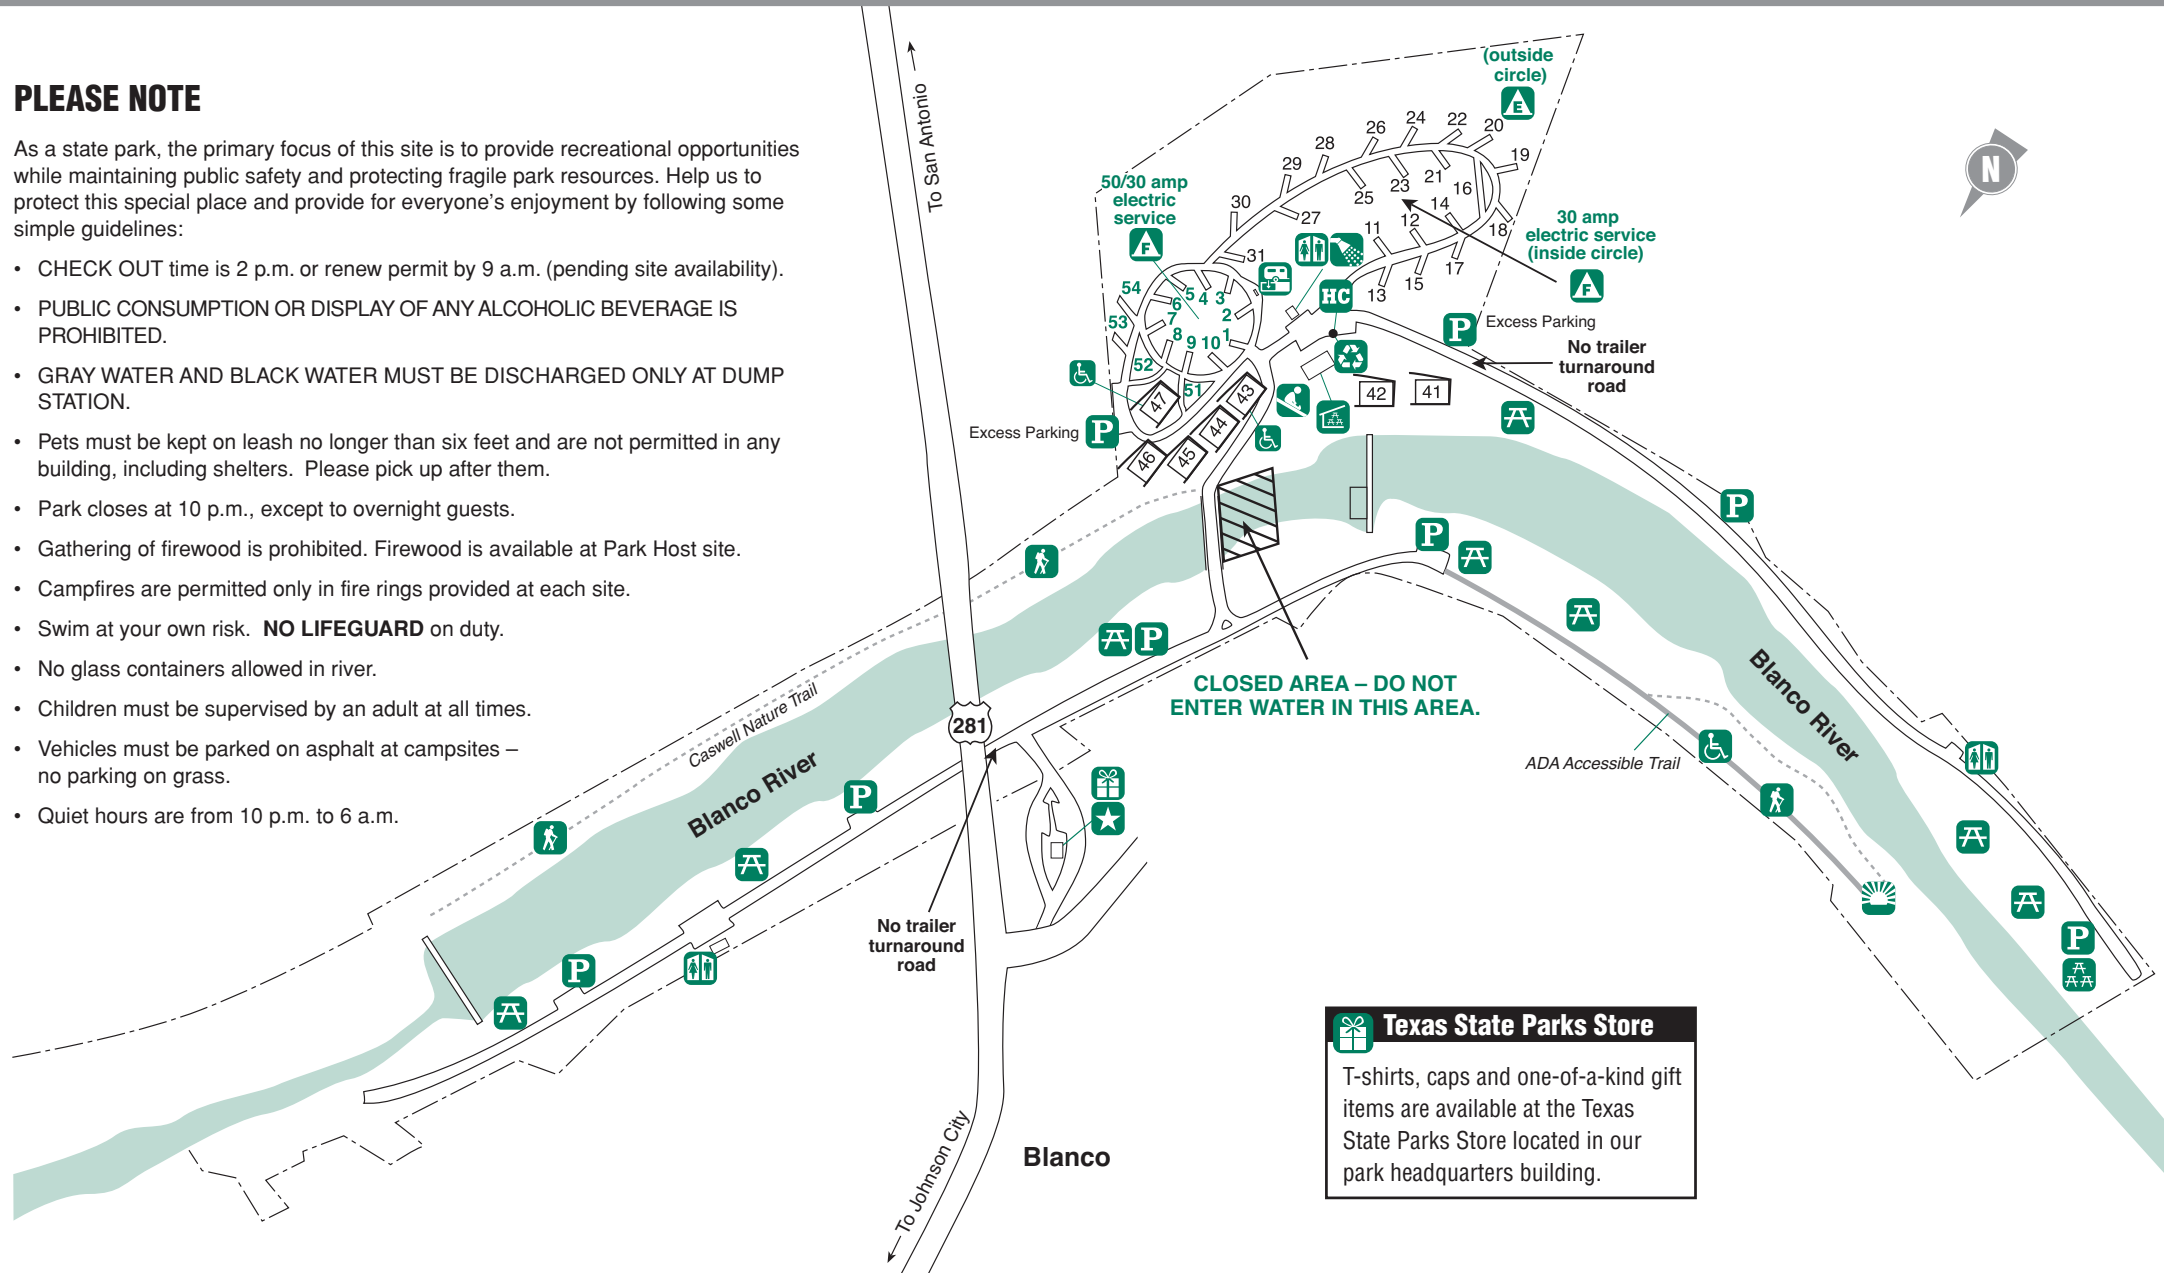

- CHECK OUT time is 2 p.m. or renew permit by 9 a.m. (pending site availability).
- PUBLIC CONSUMPTION OR DISPLAY OF ANY ALCOHOLIC BEVERAGE IS PROHIBITED.
- GRAY WATER AND BLACK WATER MUST BE DISCHARGED ONLY AT DUMP STATION.
- Pets must be kept on leash no longer than six feet and are not permitted in any building, including shelters. Please pick up after them.
- Park closes at 10 p.m., except to overnight guests.
- Gathering of firewood is prohibited. Firewood is available at Park Host site.
- Campfires are permitted only in fire rings provided at each site.
- Swim at your own risk. **NO LIFEGUARD** on duty.
- No glass containers allowed in river.
- Children must be supervised by an adult at all times.
- Vehicles must be parked on asphalt at campsites – no parking on grass.
- Quiet hours are from 10 p.m. to 6 a.m.

LEGEND

- ★ Headquarters
- 🎁 State Parks Store
- 🚻 Restrooms
- 🚿 Showers
- ⚡ Water and Electric Sites
- 🏠 Full Hookup Sites
- ♻️ Dump Station
- 🏠 41 Screened Shelters
- ♿ Wheelchair Accessible
- 🚶 Nature Trail
- 🌅 Scenic Overlook
- 🍷 Picnic Area
- 🍷 Group Picnic Area
- 🏠 Group Picnic Pavilion
- P Parking
- 🎡 Playground
- 🔥 HC Hot Coal Bin
- ♻️ Recycle Bin