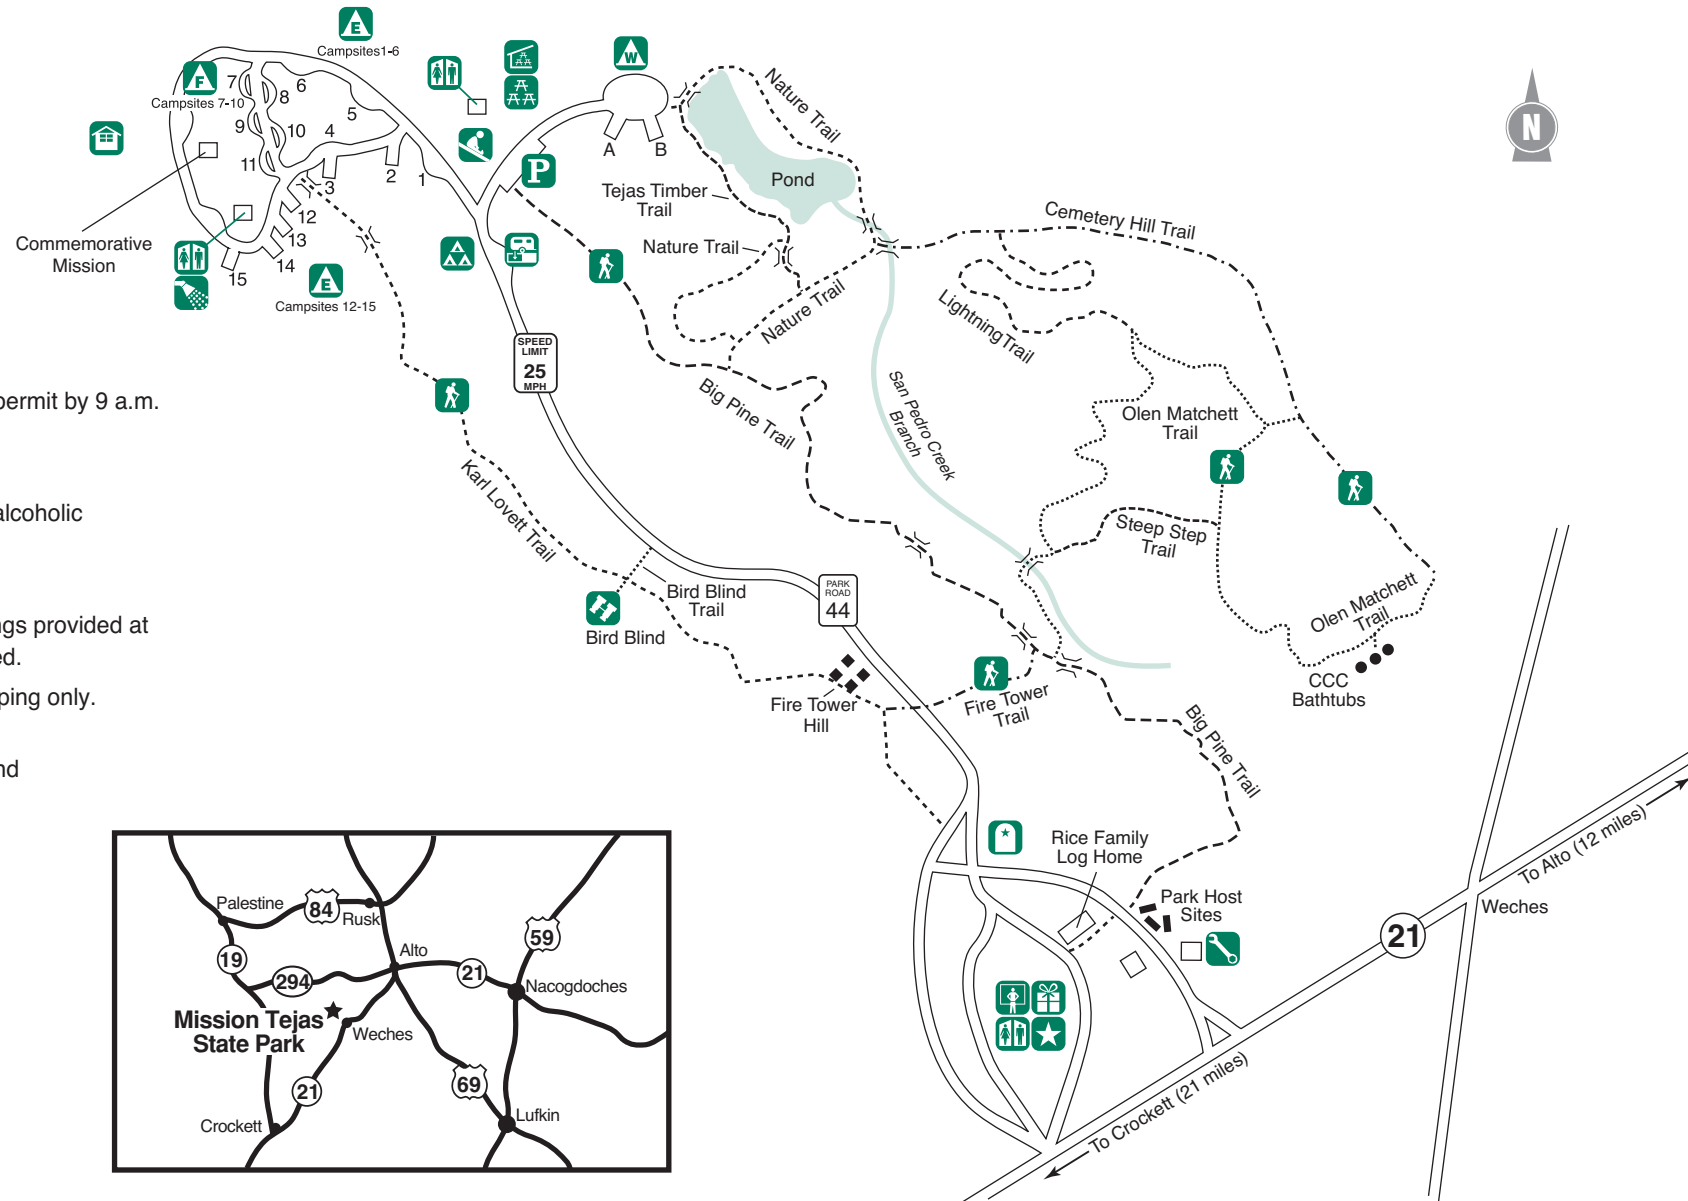

LEGEND

- Headquarters
- State Parks Store
- Visitor Center
- Restrooms
- Showers
- Dump Station
- Group Picnic Area
- Group Pavilion
- Water Only Sites
- Water and Electric Sites
- Full Hookup Sites
- Youth Group Camping
- Parking
- Playground
- Hiking Trails
- Historic Marker
- Bird Blind
- Residence
- Maintenance

PLEASE NOTE

- CHECK OUT time is 2 p.m. or renew permit by 9 a.m. (pending site availability).
- Park closes at 10 p.m.
- Public consumption or display of any alcoholic beverage is prohibited.
- Gathering of firewood is prohibited.
- Campfires are permitted only in fire rings provided at each site. No ground fires are permitted.
- Numbered sites are for overnight camping only. NO PICNICKING.
- Please review complete Park Rules and Regulations posted at headquarters.

Texas State Parks Store

T-shirts, caps and one-of-a-kind gift items are available at the Texas State Parks Store located in our park headquarters building.

120 State Park Road 44
Grapeland, TX 75844
(936) 687-2394