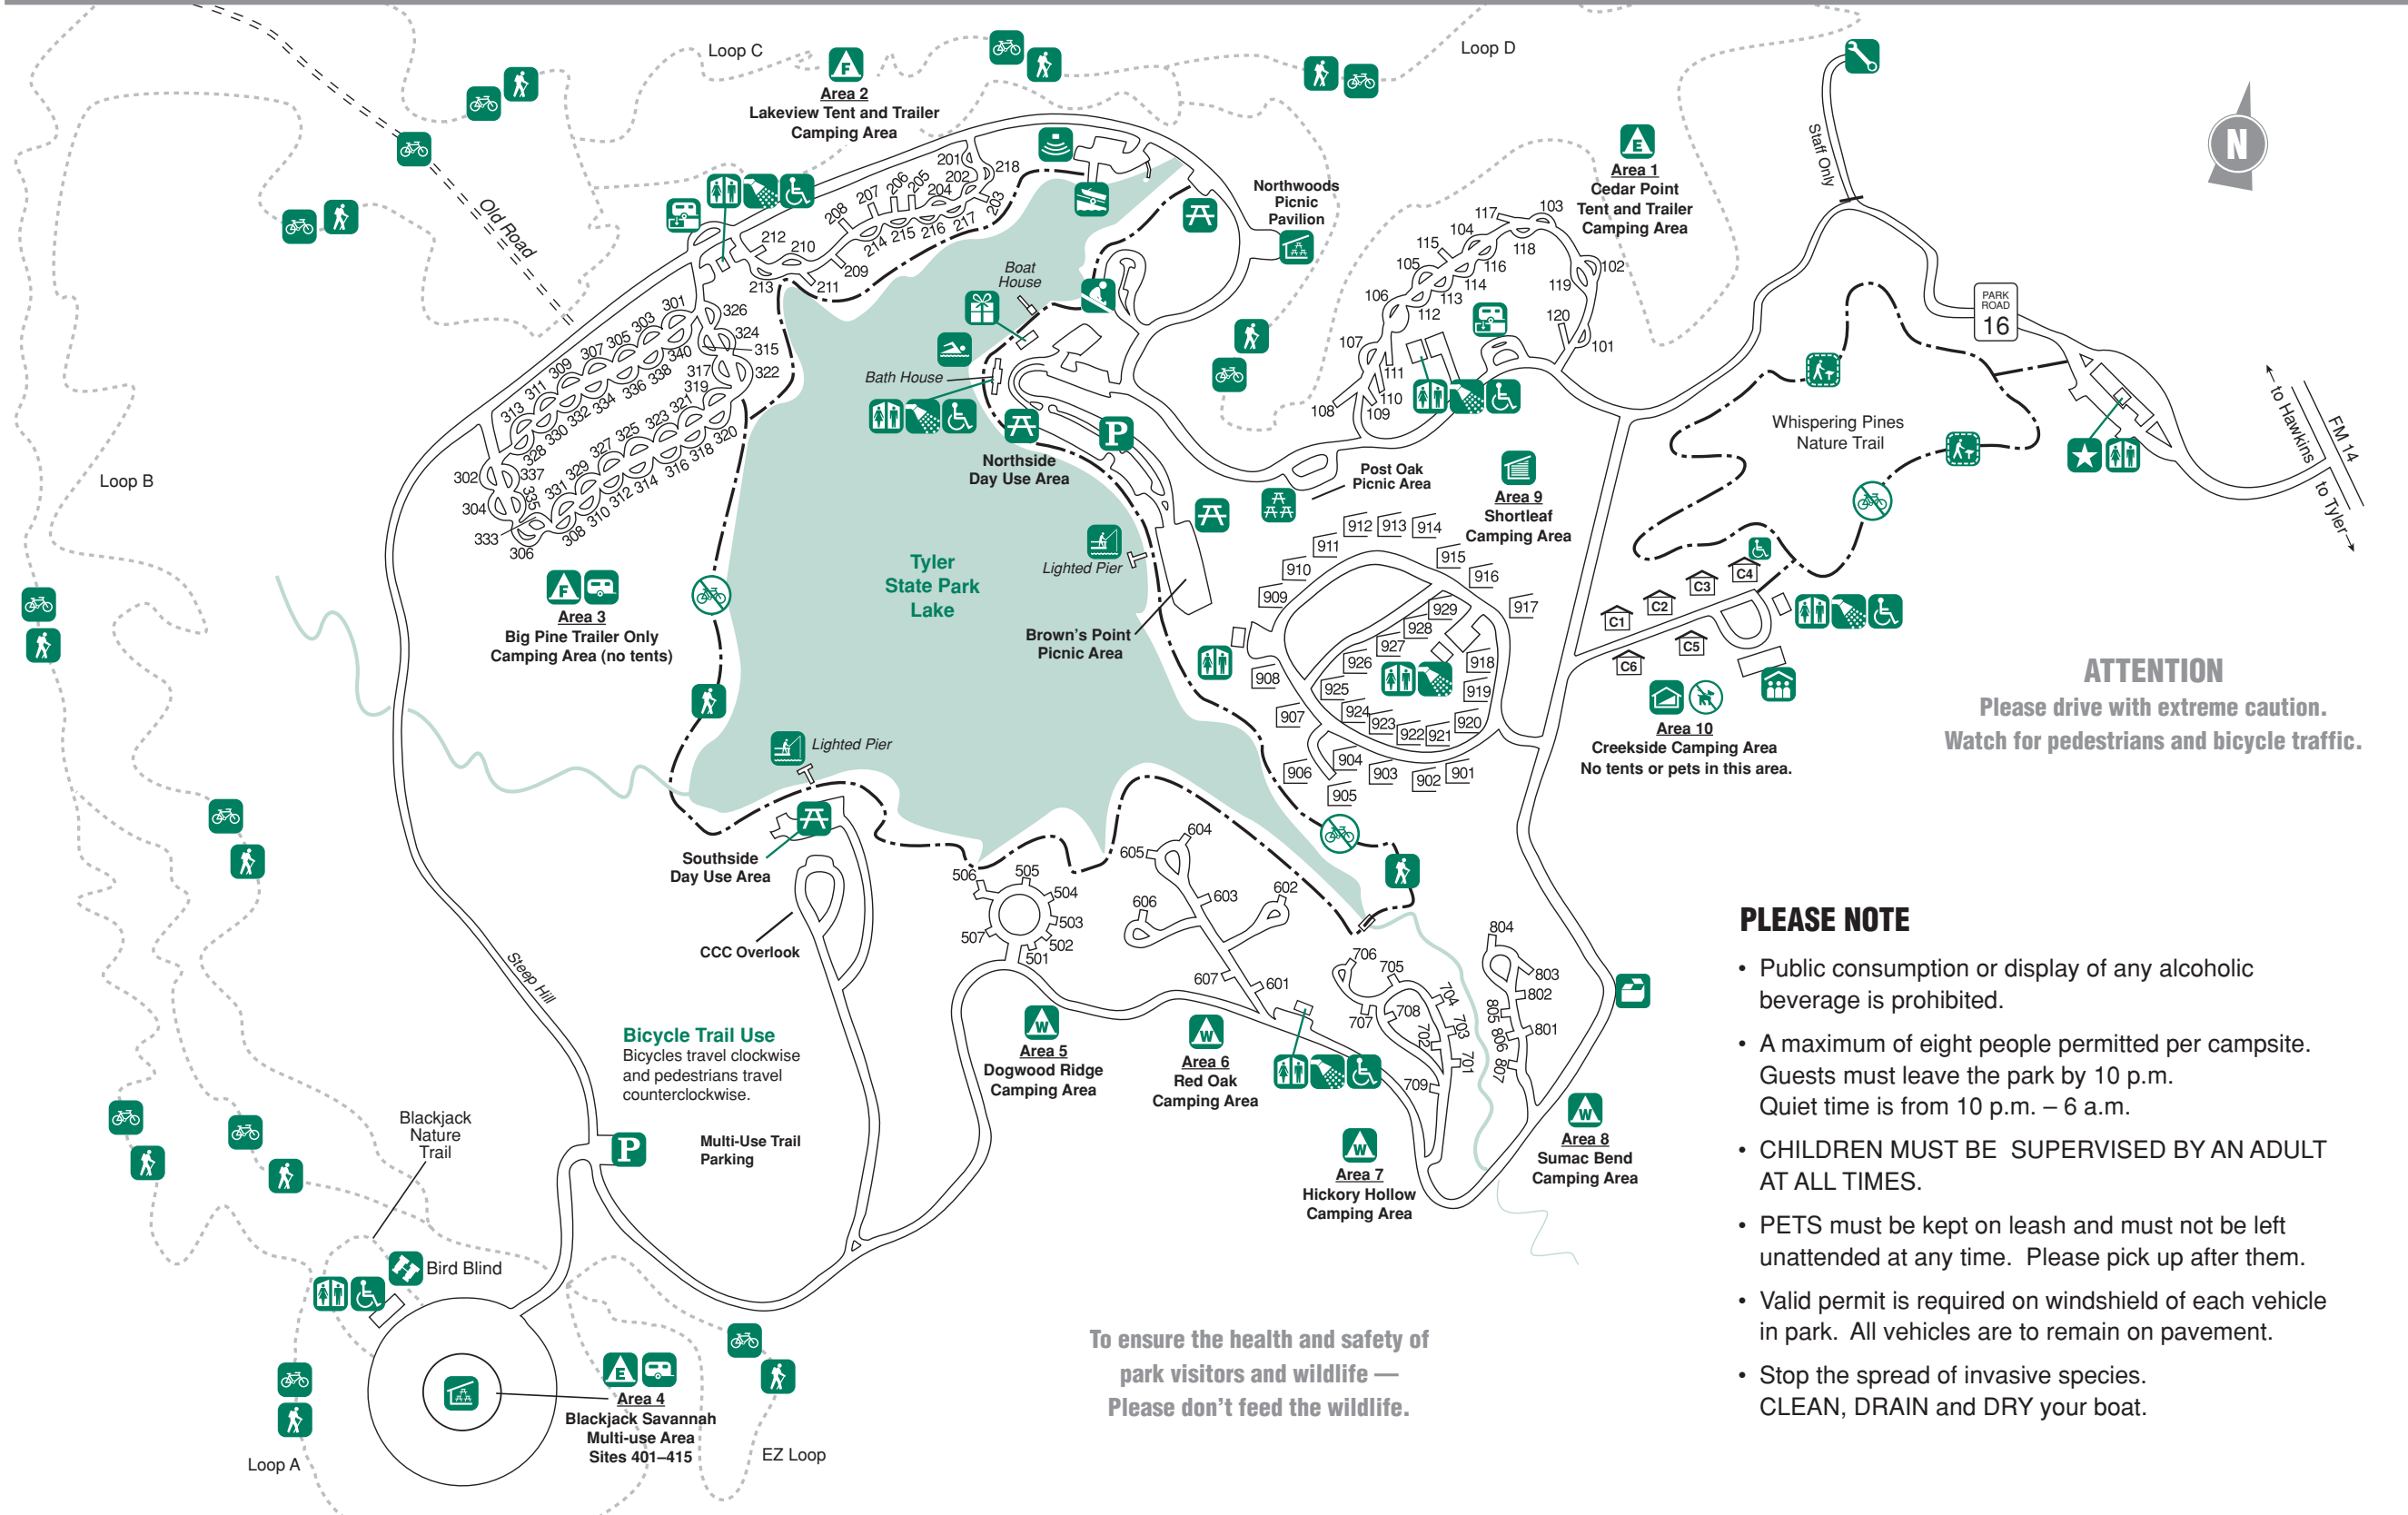

# Tyler State Park

Ask for a TRAIL MAP for detailed trail information.  
Trail locations here are for reference only.

#TxStateParks #BetterOutside

/texasparksandwildlife

@texasparkswildlife

@TPWDparks

TexasStateParks.org/App

## LEGEND

- Headquarters
- State Parks Store
- Restrooms
- Showers
- Water Only Sites
- Water and Electric Sites
- Full Hookup Sites
- RV Only Sites
- Dump Station
- Limited Service Cabins
- Screened Shelter
- Amphitheater
- Group Dining Hall
- Wheelchair Accessible
- Interpretive Trail
- Hiking Trail
- Biking Trail
- Picnic Area
- Group Picnic Area
- Group Picnic Pavilion
- Designated Swimming Area
- Parking
- Boat Ramp
- Fishing Pier
- Playground
- Bird Blind
- Dumpster
- Maintenance

**ATTENTION**  
Please drive with extreme caution.  
Watch for pedestrians and bicycle traffic.

### PLEASE NOTE

- Public consumption or display of any alcoholic beverage is prohibited.
- A maximum of eight people permitted per campsite. Guests must leave the park by 10 p.m. Quiet time is from 10 p.m. – 6 a.m.
- CHILDREN MUST BE SUPERVISED BY AN ADULT AT ALL TIMES.
- PETS must be kept on leash and must not be left unattended at any time. Please pick up after them.
- Valid permit is required on windshield of each vehicle in park. All vehicles are to remain on pavement.
- Stop the spread of invasive species. CLEAN, DRAIN and DRY your boat.