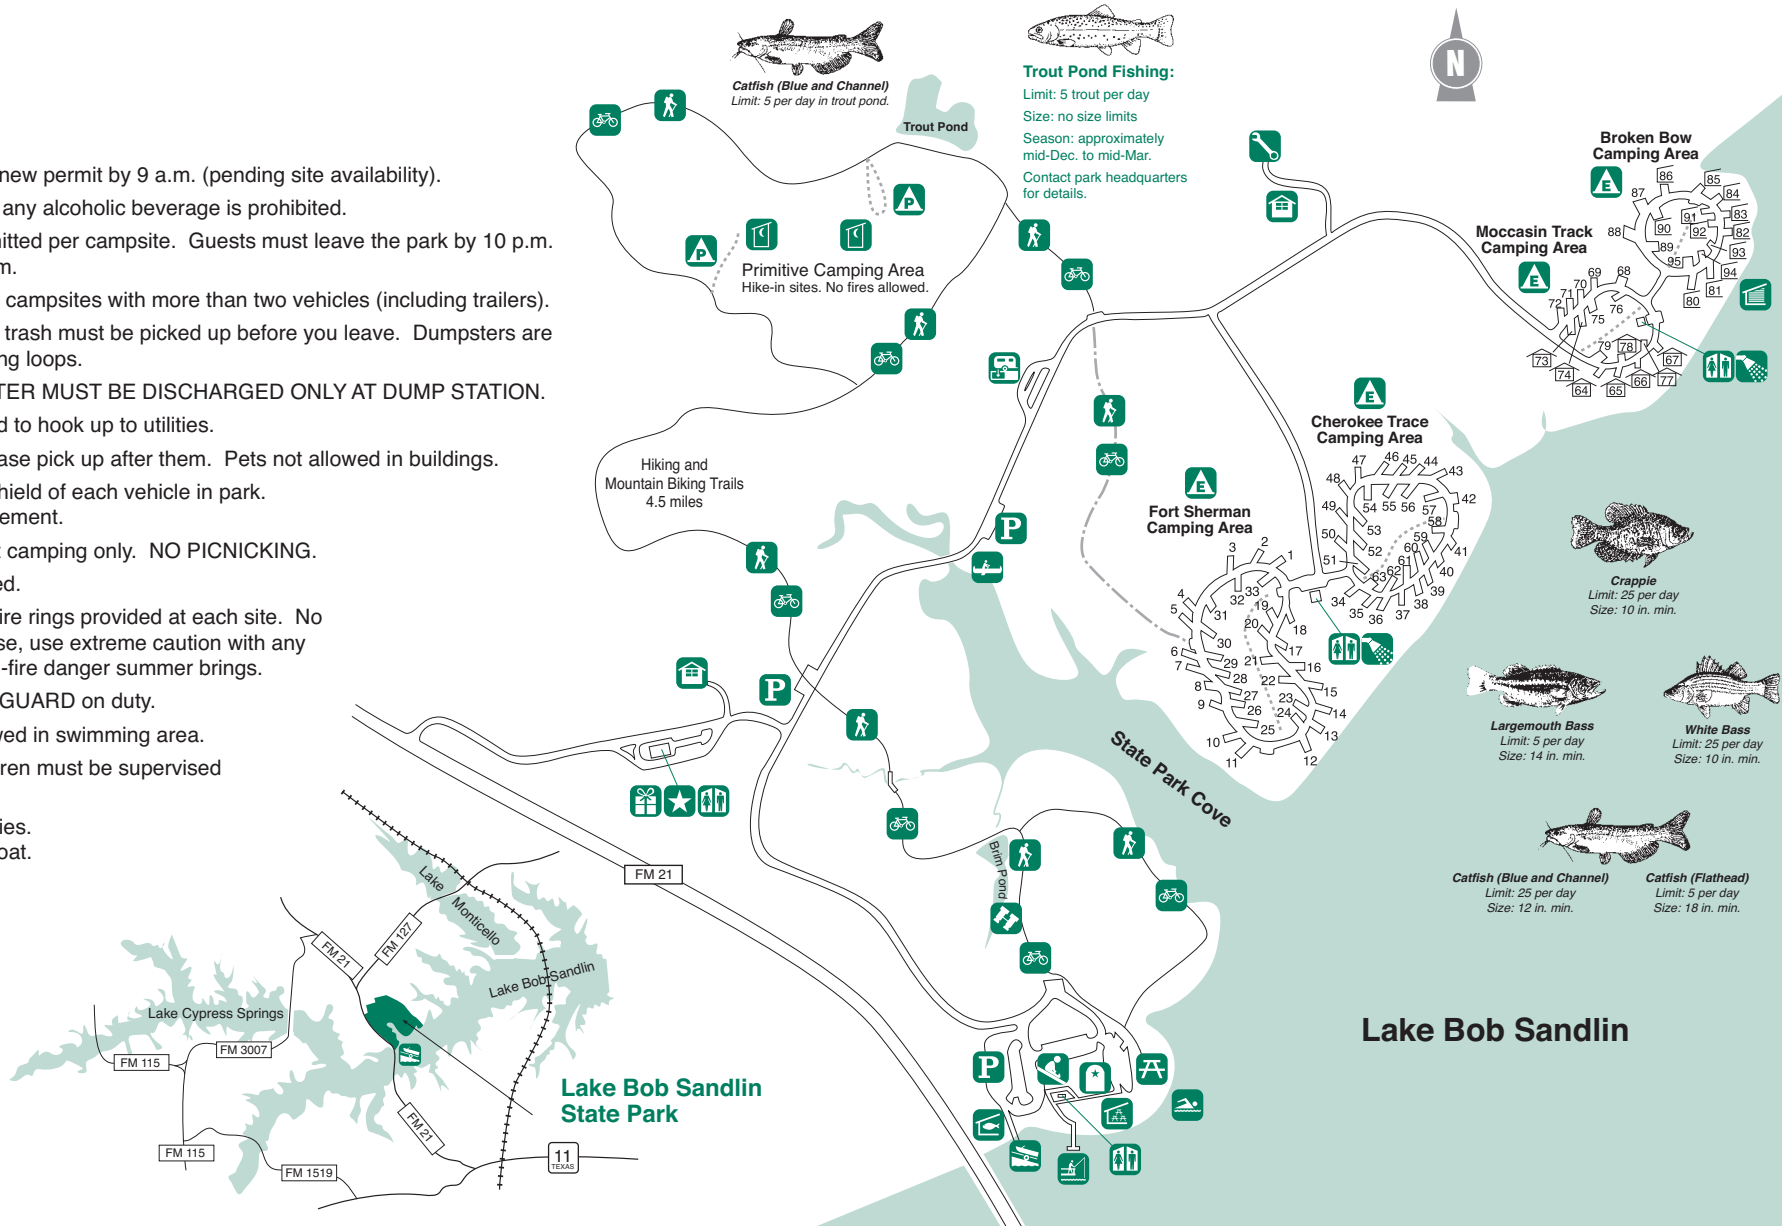

## PLEASE NOTE

- CHECK OUT time is 2 p.m. or renew permit by 9 a.m. (pending site availability).
- Public consumption or display of any alcoholic beverage is prohibited.
- A maximum of eight people permitted per campsite. Guests must leave the park by 10 p.m. Quiet time is from 10 p.m. – 6 a.m.
- Excess parking fee is required at campsites with more than two vehicles (including trailers).
- Campsite must be kept clean; all trash must be picked up before you leave. Dumpsters are conveniently located in all camping loops.
- GRAY WATER AND BLACK WATER MUST BE DISCHARGED ONLY AT DUMP STATION.
- Only one unit per site is permitted to hook up to utilities.
- Pets must be kept on leash. Please pick up after them. Pets not allowed in buildings.
- Valid permit is required on windshield of each vehicle in park. All vehicles are to remain on pavement.
- Numbered sites are for overnight camping only. NO PICNICKING.
- Gathering of firewood is prohibited.
- Campfires are permitted only in fire rings provided at each site. No ground fires are permitted. Please, use extreme caution with any burning materials during the high-fire danger summer brings.
- Swim at your own risk. NO LIFEGUARD on duty.
- No pets or glass containers allowed in swimming area.
- Always swim with a friend. Children must be supervised by an adult who can swim.
- Stop the spread of invasive species. CLEAN, DRAIN and DRY your boat.

**Texas State Parks Store**  
Firewood, gifts and state park maps are available at the park headquarters building.

## LEGEND

- ★ Headquarters
- 🎁 State Parks Store
- 🚻 Restrooms
- 🗑️ Composting Toilet
- 🚿 Showers
- 🏕️ Primitive Campsites
- ⚡ Water and Electric Sites
- 🗑️ Dump Station
- 🏠 Screened Shelters
- 🏠 Cottage
- 🌌 Historical Cemetery
- 🚶 Hiking Trail
- 🚴 Biking Trail
- 🍃 Picnic Area
- 🏠 Group Picnic Pavilion
- 🏊 Swimming
- 🅓 Parking
- 🚤 Boat Ramp
- 🎣 Fishing Pier
- 🚣 Kayak/Canoe Launch
- 🐟 Fish Cleaning
- 🎡 Playground
- 🐦 Bird Viewing Area
- 🏠 Residence
- 🔧 Maintenance