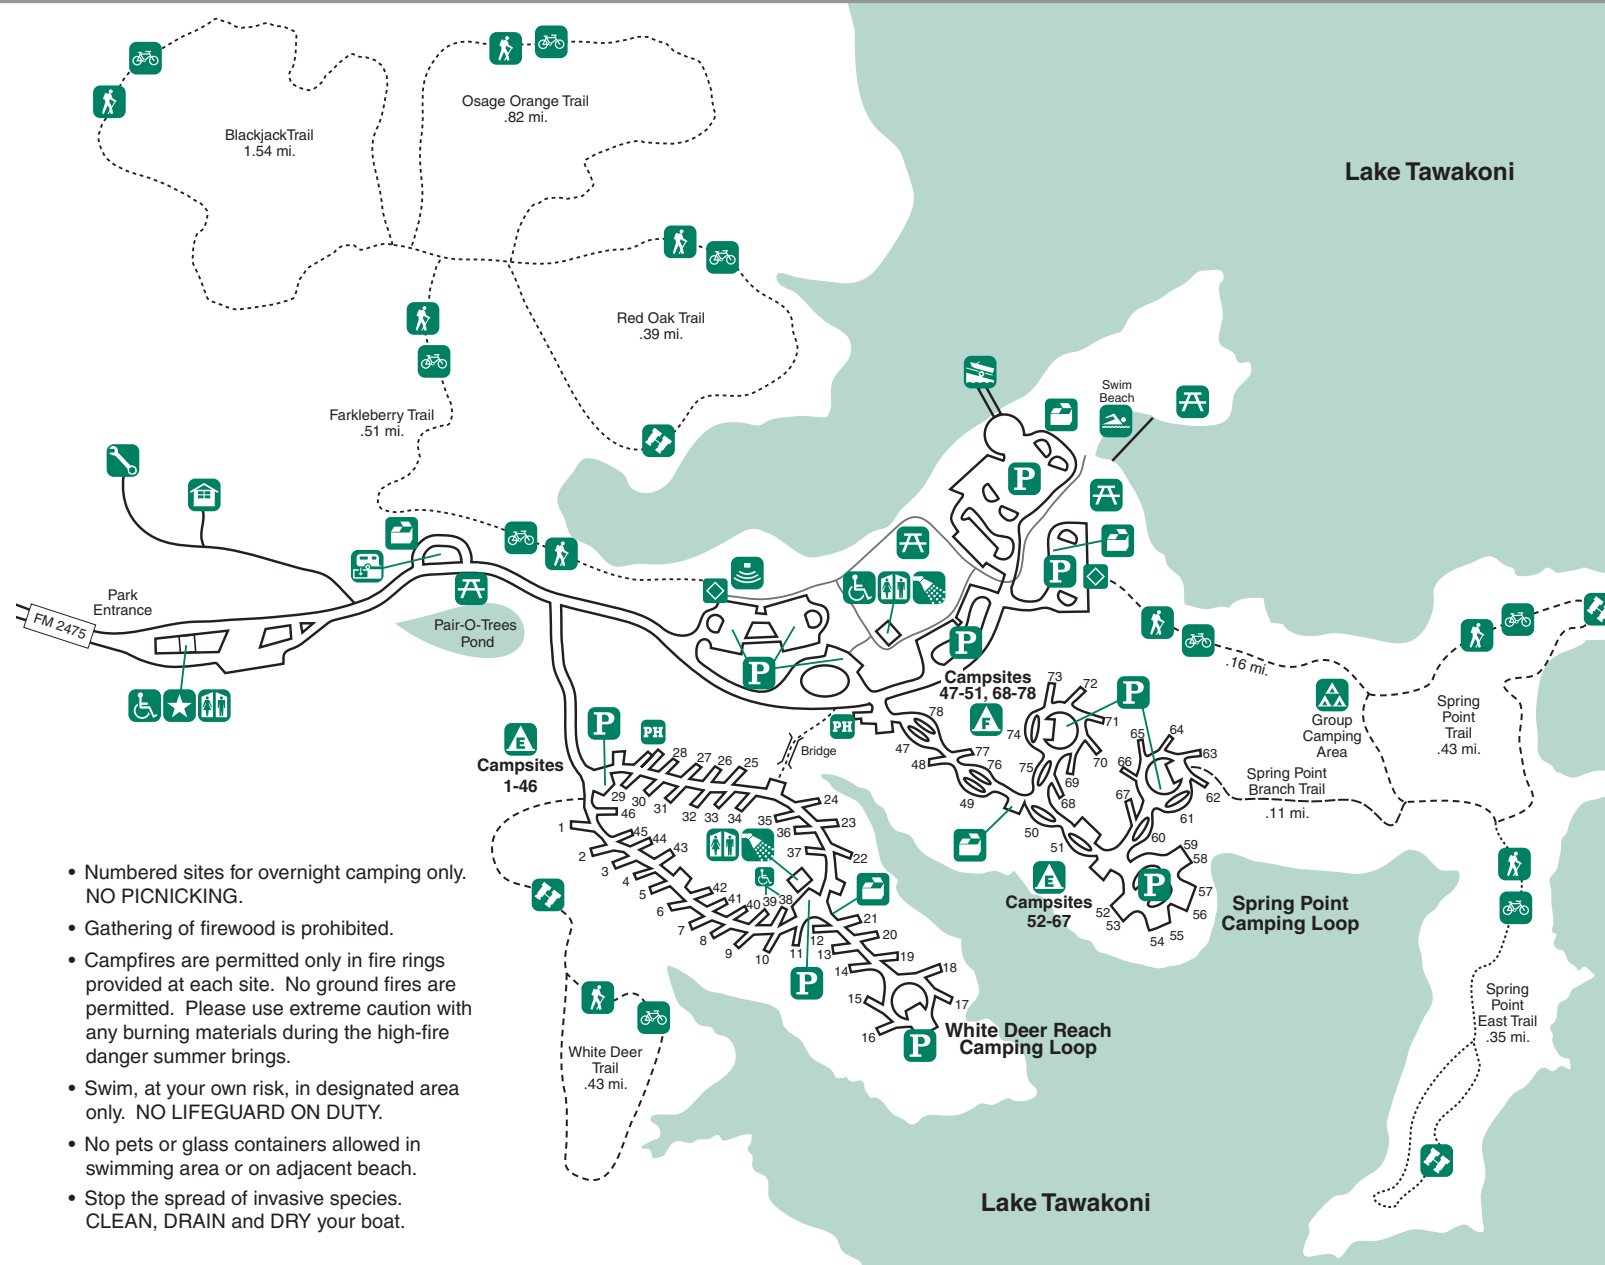

Lake Tawakoni State Park

Trails on this map are not to scale. Please use Trail Map (available at Park Headquarters) for detailed information.

TexasStateParks.org/App

TexasStateParks.org/SocialMedia

#TxStateParks #BetterOutside

Swim at your own risk.
NO LIFEGUARD on duty.
 Children must be supervised by an adult that can swim.
 Always swim with a friend.

PLEASE NOTE

- CHECK OUT time for campsites is 12 p.m. Permits must be renewed by 9 a.m. (pending site availability).
- Public consumption or display of an alcoholic beverage in a public place is prohibited.
- A maximum of eight people permitted per campsite. Guests must leave the park by 10 p.m. Quiet time from 10 p.m.– 6 a.m. Gate is locked from 10 p.m. to 7 a.m.
- An excess parking fee is required at campsites with more than two vehicles (including trailers).
- Campsite must be kept clean; all trash must be picked up before leaving. Dumpsters are conveniently located on all camping loops.
- GRAY WATER AND BLACK WATER MUST BE DISCHARGED ONLY AT DUMP STATIONS.
- Pets must be kept on leash no longer than six feet. Please pick up after them.
- Valid permit required on windshield of each vehicle in park. All vehicles are to remain on pavement.

LEGEND

- ★ Headquarters
- ♿ Restrooms
- 🚿 Showers
- ⚡ Water and Electric Sites
- 🏠 Full Hookup Sites
- 🗑️ Dump Station
- 🏕️ Group Camping
- 🚶 Hiking Trail
- 🚴 Biking Trail
- 📍 Trailhead
- 🍷 Picnic Area
- 🏊 Designated Swimming Area
- P Parking
- 🚤 Boat Ramp
- 🦋 Wildlife Viewing
- 🎪 Amphitheater
- 🗑️ Dumpster
- ♿ Wheelchair Accessible
- PH Park Host
- 🏠 Residence
- 🔧 Maintenance

© 2022 TPWD PWD MP P4508-142 (2/22)

This publication can be found at tpwd.texas.gov/spdest/parkinfo/maps/park_maps/

PARK RESERVATIONS

TexasStateParks.org ParquesDeTexas.org
 (512) 389-8900

TOYOTA

Proud Sponsor of Texas State Parks