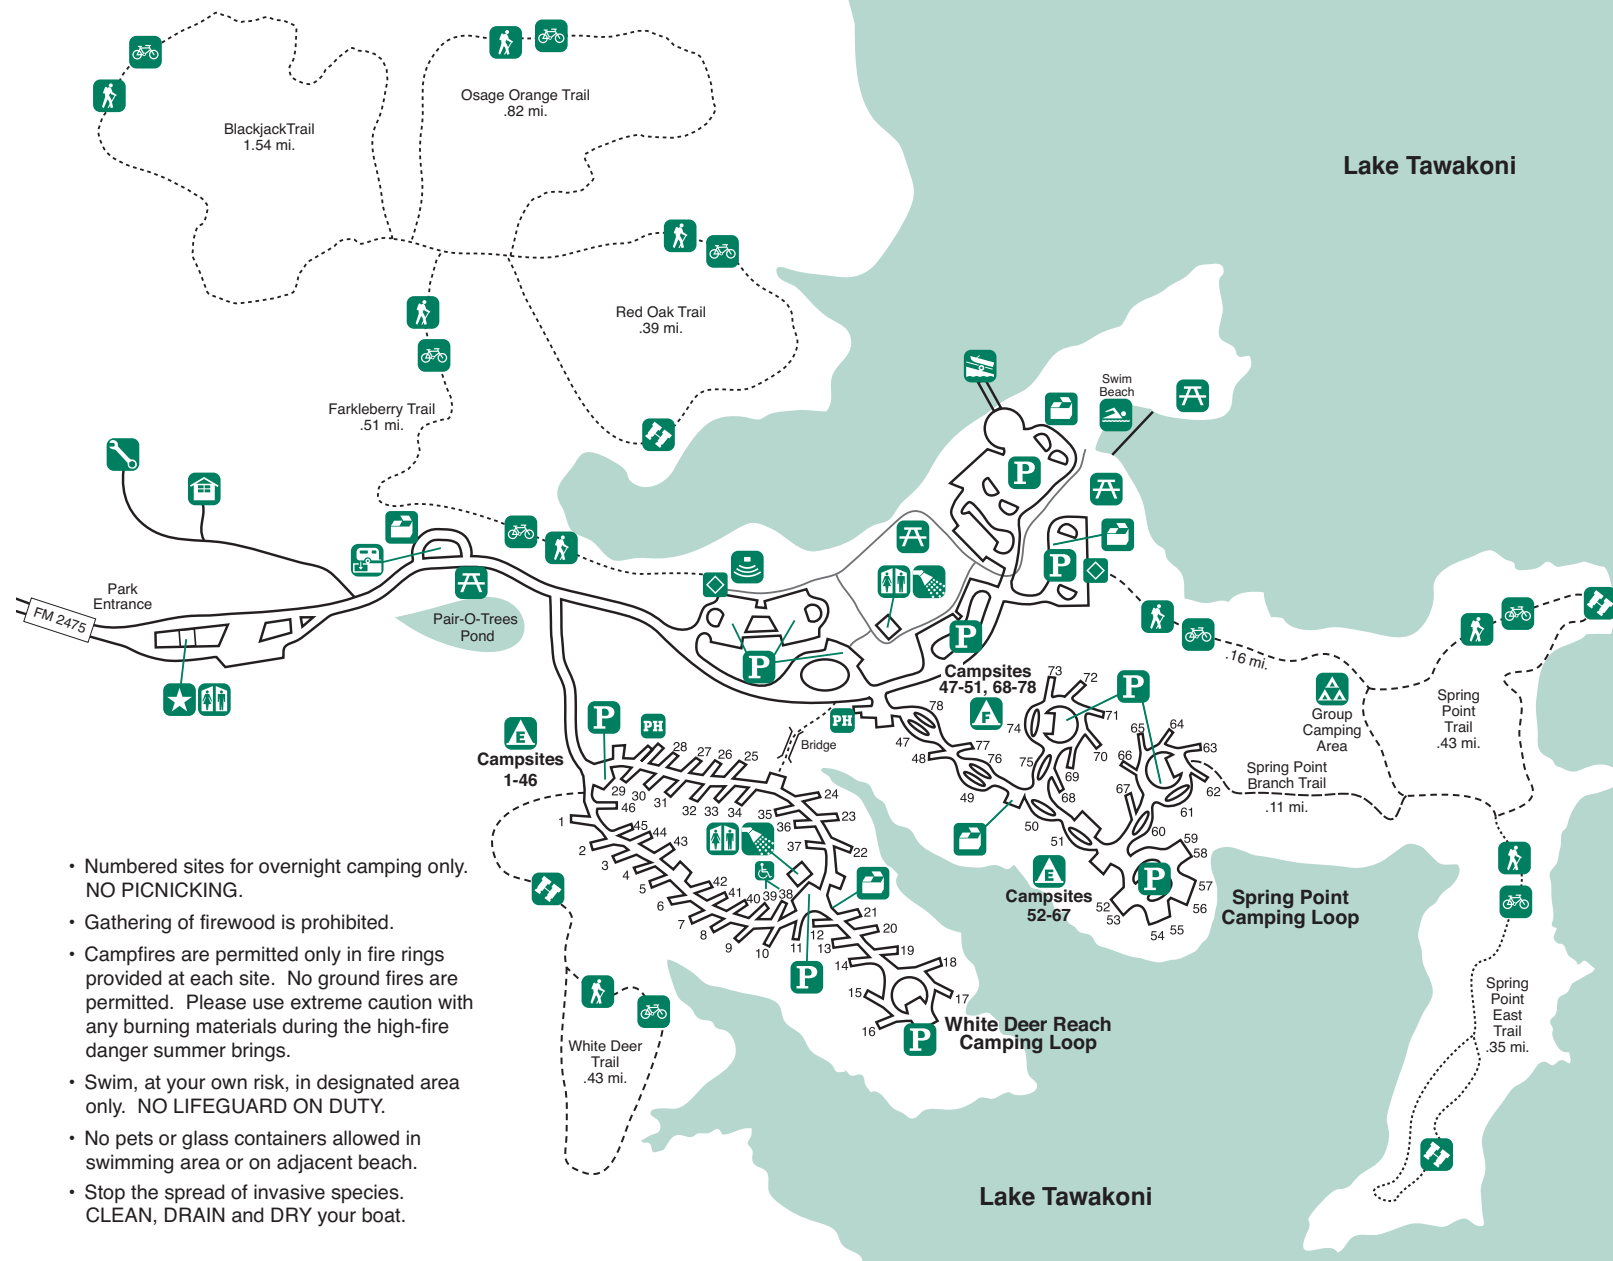

Trails on this map are not to scale.  
Please use Trail Map (available at Park  
Headquarters) for detailed information.

#TxStateParks

#BetterOutside

Swim at your own risk.  
**NO LIFEGUARD** on duty.  
Children must be supervised  
by an adult that can swim.  
Always swim with a friend.

### PLEASE NOTE

- CHECK OUT time is 2 p.m. or renew permit by 9 a.m. (pending site availability).
- Public consumption or display of an alcoholic beverage in a public place is prohibited.
- A maximum of eight people permitted per campsite. Guests must leave the park by 10 p.m. Quiet time from 10 p.m.– 6 a.m. Gate is locked from 10 p.m. to 7 a.m.
- An excess parking fee is required at campsites with more than two vehicles (including trailers).
- Campsite must be kept clean; all trash must be picked up before leaving. Dumpsters are conveniently located on all camping loops.
- GRAY WATER AND BLACK WATER MUST BE DISCHARGED ONLY AT DUMP STATIONS.
- Pets must be kept on leash no longer than six feet. Please pick up after them.
- Valid permit required on windshield of each vehicle in park. All vehicles are to remain on pavement.

### LEGEND

- ★ Headquarters
- ♿ Restrooms
- 🚿 Showers
- ⚡ Water and Electric Sites
- 🏠 Full Hookup Sites
- 🗑️ Dump Station
- 🏕️ Group Camping
- 🚶 Hiking Trail
- 🚴 Biking Trail
- 📍 Trailhead
- 🍷 Picnic Area
- 🏊 Designated Swimming Area
- P Parking
- 🚤 Boat Ramp
- 🦋 Wildlife Viewing
- 🎪 Amphitheater
- 🗑️ Dumpster
- ♿ Wheelchair Accessible
- PH Park Host
- 🏠 Residence
- 🔧 Maintenance

### PARK RESERVATIONS

(512) 389-8900 TexasStateParks.org

TOYOTA Proud Sponsor of Texas State Parks