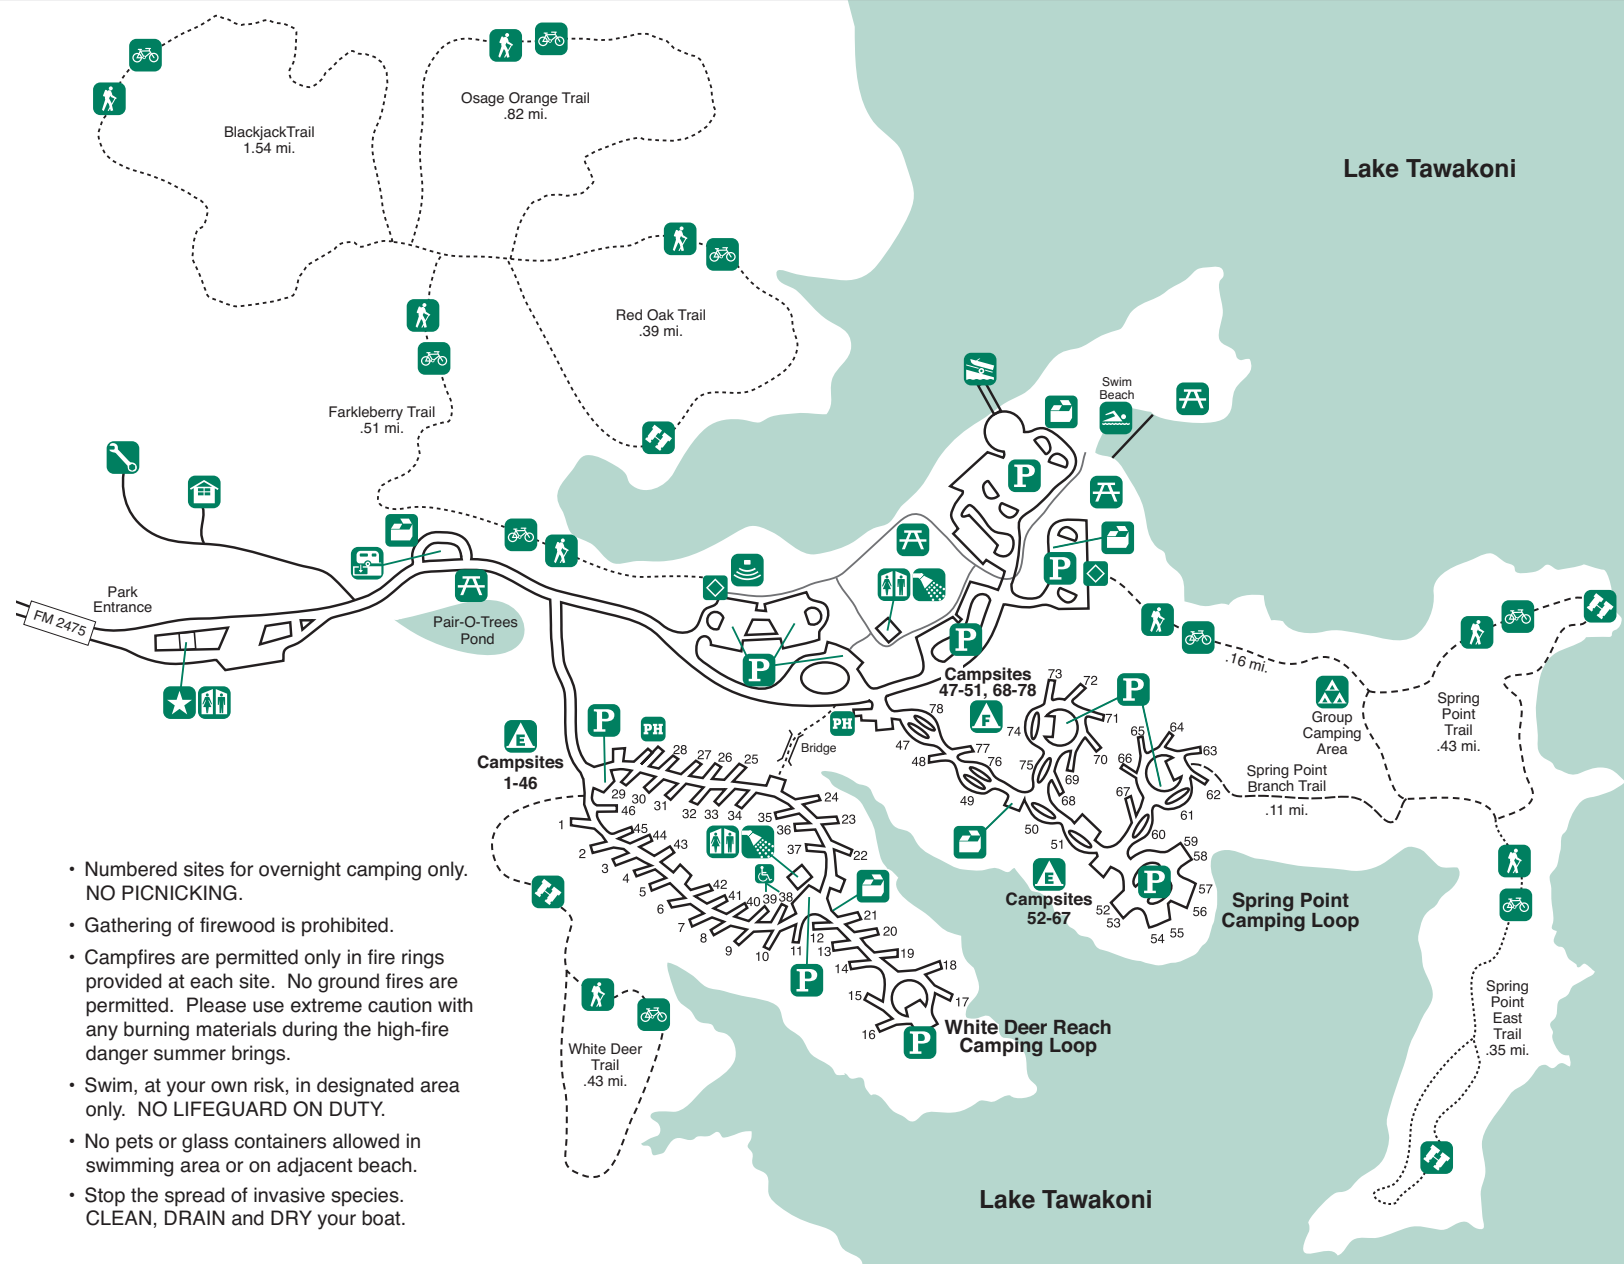

Trails on this map are not to scale.  
Please use Trail Map (available at Park  
Headquarters) for detailed information.

#TxStateParks

#BetterOutside

Swim at your own risk.  
**NO LIFEGUARD** on duty.  
Children must be supervised  
by an adult that can swim.  
Always swim with a friend.

### PLEASE NOTE

- CHECK OUT time is 2 p.m. or renew permit by 9 a.m. (pending site availability).
- Public consumption or display of an alcoholic beverage in a public place is prohibited.
- A maximum of eight people permitted per campsite. Guests must leave the park by 10 p.m. Quiet time from 10 p.m.– 6 a.m. Gate is locked from 10 p.m. to 7 a.m.
- An excess parking fee is required at campsites with more than two vehicles (including trailers).
- Campsite must be kept clean; all trash must be picked up before leaving. Dumpsters are conveniently located on all camping loops.
- GRAY WATER AND BLACK WATER MUST BE DISCHARGED ONLY AT DUMP STATIONS.
- Pets must be kept on leash no longer than six feet. Please pick up after them.
- Valid permit required on windshield of each vehicle in park. All vehicles are to remain on pavement.

### LEGEND

- ★ Headquarters
- ♿ Restrooms
- 🚿 Showers
- ⚡ Water and Electric Sites
- 🏠 Full Hookup Sites
- 🗑️ Dump Station
- 🏕️ Group Camping
- 🚶 Hiking Trail
- 🚴 Biking Trail
- 📍 Trailhead
- 🍷 Picnic Area
- 🏊 Designated Swimming Area
- P Parking
- 🚤 Boat Ramp
- 🦋 Wildlife Viewing
- 🎪 Amphitheater
- 🗑️ Dumpster
- ♿ Wheelchair Accessible
- PH Park Host
- 🏠 Residence
- 🔧 Maintenance