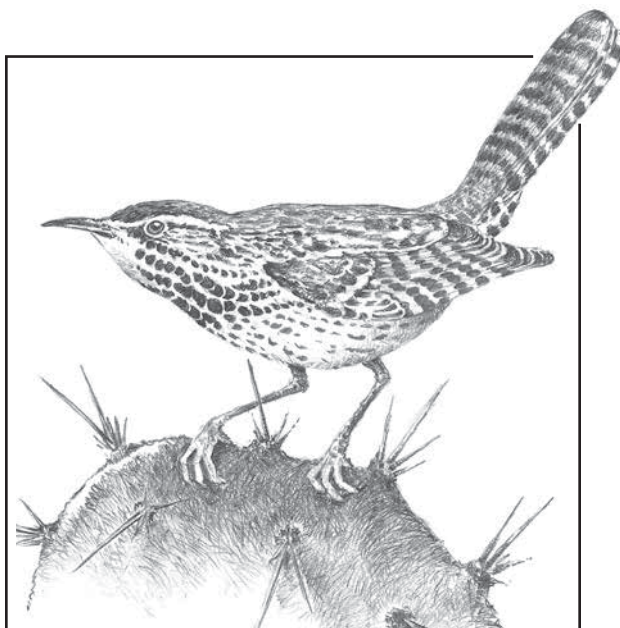

TEXAS PARKS AND WILDLIFE

BIRDS

OF

FALCON

STATE PARK

A FIELD CHECKLIST

2019

INTRODUCTION

Falcon State Park is a 572.6-acre tract that lies at the southern end of the Falcon International Reservoir, partly in Starr County, partly in Zapata County. The dam was dedicated in 1953. Work was completed on the embankment in 1954. Falcon State Park opened to the public in 1965. Its Tamaulipan thornscrub woodlands and gently rolling terrain offer excellent birding. Blackbrush acacia, persimmon, cenizo, guayacan, allthorn and other native plants provide habitat. A 2.6-mile hiking loop circles the park and is clearly marked with signs that name each trail segment. The shoreline can be accessed from day use and boat launch areas.

In the distant past, the Rio Grande River seasonally overflowed its banks as it carried a tremendous volume of water and sediment from the high mountains of Colorado and Mexico to the Gulf of Mexico. Frequently, flow from spring flooding and late summer storms would alter the course of the river. Today, dams such as Falcon International Reservoir help control water flow. The river originates in the Rio Grande National Forest of Colorado. By the time it reaches Presidio, Texas, flow is greatly diminished. Only water from the mountains of Northern Mexico now flows between Presidio and the Gulf of Mexico.