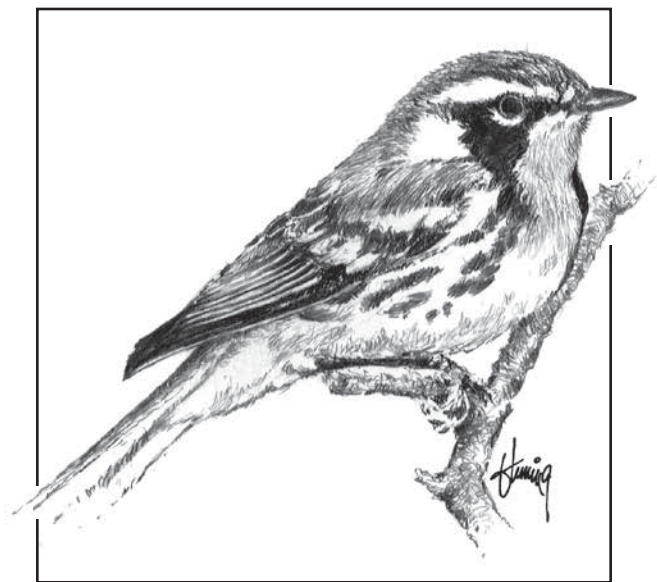

TEXAS PARKS AND WILDLIFE

BIRDS

OF

ATLANTA STATE PARK

A FIELD CHECKLIST

2016