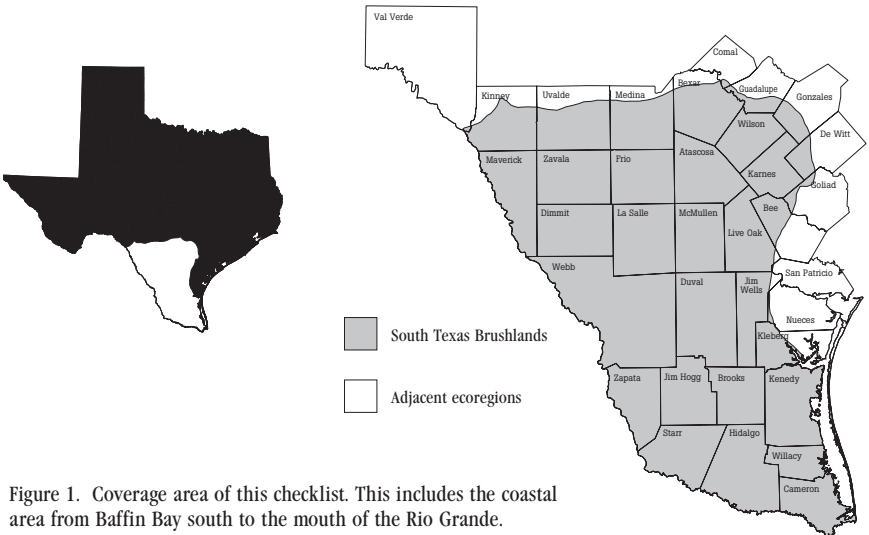

The birdlife of the South Texas Brushlands is the most distinctive in the whole state, and many of the species are found regularly in no other part of Texas, and indeed, in no other part of the United States or Canada. Most of the birds restricted to this ecoregion are widespread Neotropical species with ranges from southern Texas southward as far as northern Argentina. In the U.S., many of these species were formerly restricted to the lower Rio Grande Valley (Cameron, Willacy, Hidalgo and Starr counties). A few still are, but many have been expanding their ranges northward out of the Valley during the past half century. Some examples include Ringed Kingfisher, Great Kiskadee, Couch's Kingbird and Green Jay.

This is the first bird checklist to treat this entire ecoregion, though the heavily birded lower Rio Grande Valley has been treated by several other checklists. This checklist shows all of the species known to have occurred within the ecoregion, along with their seasonal abundance.