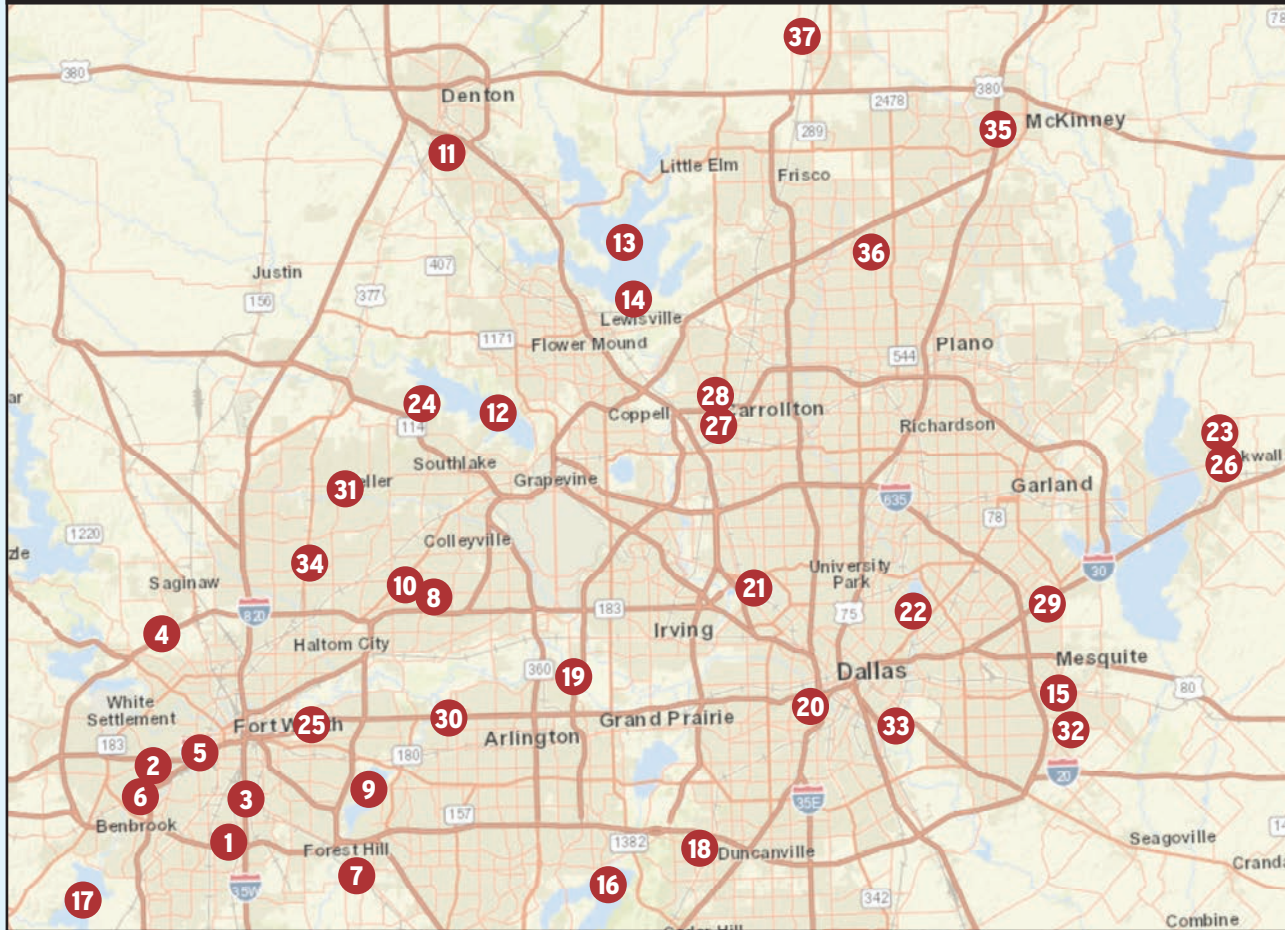

# **FISHING AROUND!**

# **Dallas – Fort Worth**

Find more places to fish at [tpwd.texas.gov/wheretofish](http://tpwd.texas.gov/wheretofish)

Sources: Esri, HERE, Garmin, USGS, Intermap, INCREMENT P, NRCan, Esri Japan, METI, Esri China (Hong Kong), Esri Korea, Esri (Thailand), NGCC, © OpenStreetMap contributors, and the GIS User Community

- 1. Greenbriar Park**  
*Catfish, Rainbow Trout\**  
5200 Hemphill St., Fort Worth
- 2. Lake Como**  
*Largemouth Bass, Sunfish*  
3401 Lake Como Dr., Fort Worth
- 3. Echo Lake**  
*Largemouth Bass, Sunfish*  
1000 Echo Lake Dr., Fort Worth
- 4. Marine Creek Lake**  
*Largemouth Bass, Sunfish, Crappie, Catfish*  
2700 NW Loop 820, Fort Worth