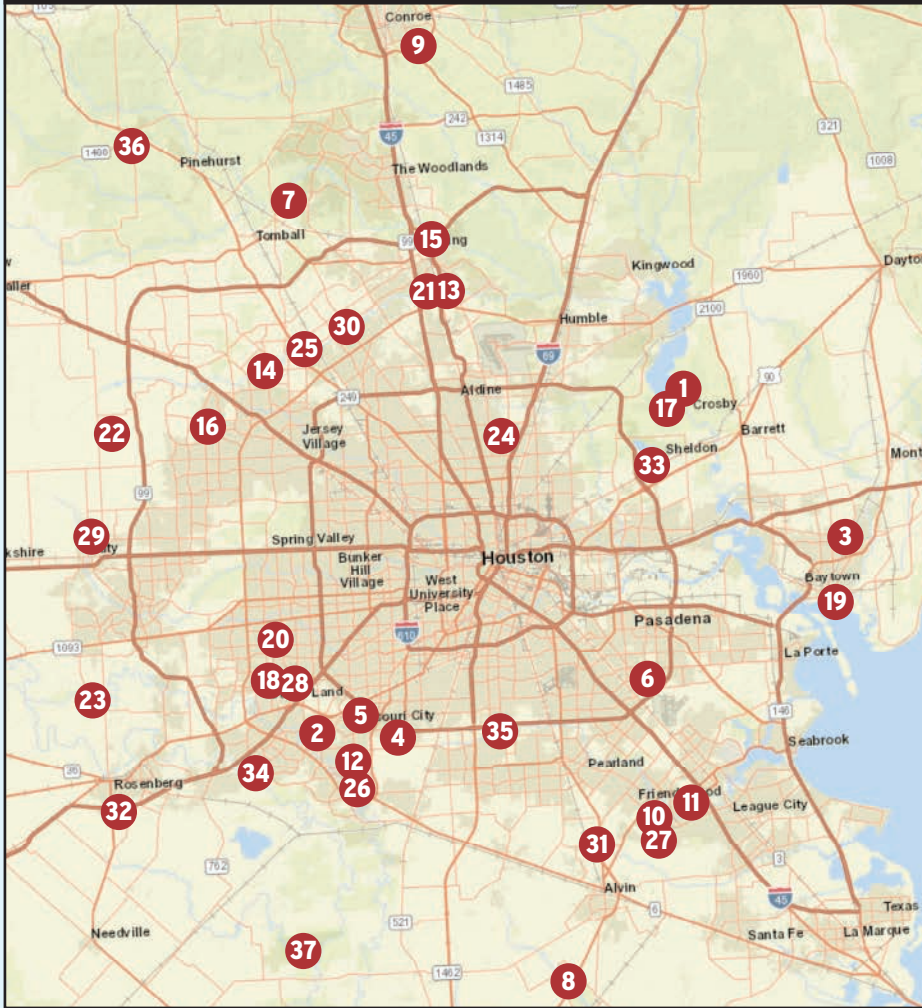

Encuentra más lugares para pescar en tpwd.texas.gov/wheretofish

Sources: Esri, HERE, Garmin, USGS, Intermap, INCREMENT P, NRCan, Esri Japan, METI, Esri China (Hong Kong), Esri Korea, Esri (Thailand), NGCC, © OpenStreetMap contributors, and the GIS User Community

1. Alexander Deussen Park on Lake Houston
Lobina boca grande, Chopa, Bagre, Robaleta, Carpa, Tilapia
12303 Sonnier St., Houston

2. American Legion Park Pond
Lobina boca grande, Chopa, Bagre, Trucha arco iris*, Carpa, Tilapia
4015 Lexington Blvd., Missouri City

3. Blue Heron Pond
Lobina boca grande, Chopa, Bagre
1600 Blue Heron Pkwy., Baytown

4. Blue Ridge Park Pond
Lobina boca grande, Chopa, Bagre, Trucha arco iris*
5600 Court Rd., Houston

5. Buffalo Run Park Lake
Lobina boca grande, Chopa, Bagre, Robaleta, Carpa, Catán, Matalote boquin, Tilapia, Mullet, American Eel, Asian Swamp Eel
1122 Buffalo Run, Missouri City

6. Burke-Crenshaw Lake
Lobina boca grande, Chopa, Bagre, Trucha arco iris*, Carpa, Catán, Oscar ciclido Rio Grande
4950 Burke Rd., Pasadena

7. Burroughs Park Pond
Lobina boca grande, Chopa, Bagre, Robaleta, Trucha arco iris*
9738 Hufsmith Rd., Tomball

8. Camp Mohawk County Park Pond
Lobina boca grande, Chopa, Bagre
110 County Rd. 193, Alvin

9. Carl Barton Jr. Park Pond
Lobina boca grande, Chopa, Bagre, Trucha arco iris*
2500 S Loop 336 E, Conroe

10. Centennial Park Lake
Lobina boca grande, Chopa, Bagre, Trucha arco iris*
2200 S Friendswood Dr., Friendswood

11. Challenger 7 Pond
Lobina boca grande, Chopa, Bagre
2301 W Nasa Blvd., Webster

12. Community Park Lake
Lobina boca grande, Chopa, Bagre, Robaleta, Trucha arco iris*, Carpa, Matalote boquin, Catán, Tilapia, Bowfin
1700 Glenn Lakes Ln., Missouri City

13. Cypress Creek Park at Timberlane
Lobina boca grande, Chopa, Bagre, Robaleta, Trucha arco iris*, Catán
2114 Naplechase Crest Dr., Spring

14. Cypress Park Lake
Lobina boca grande, Chopa, Bagre, Robaleta, Carpa, Catán, Tambor de agua dulce
12925 N Eldridge Pkwy., Cypress

15. Dennis Johnston Park Pond
Lobina boca grande, Chopa, Bagre, Trucha arco iris*
709 Riley Fuzzel Rd., Spring

16. Deputy Darren Goforth Park Lake
Lobina boca grande, Chopa, Carpa, Bagre, Tilapia, ciclido Rio Grande
9118 Wheat Cross Dr., Houston