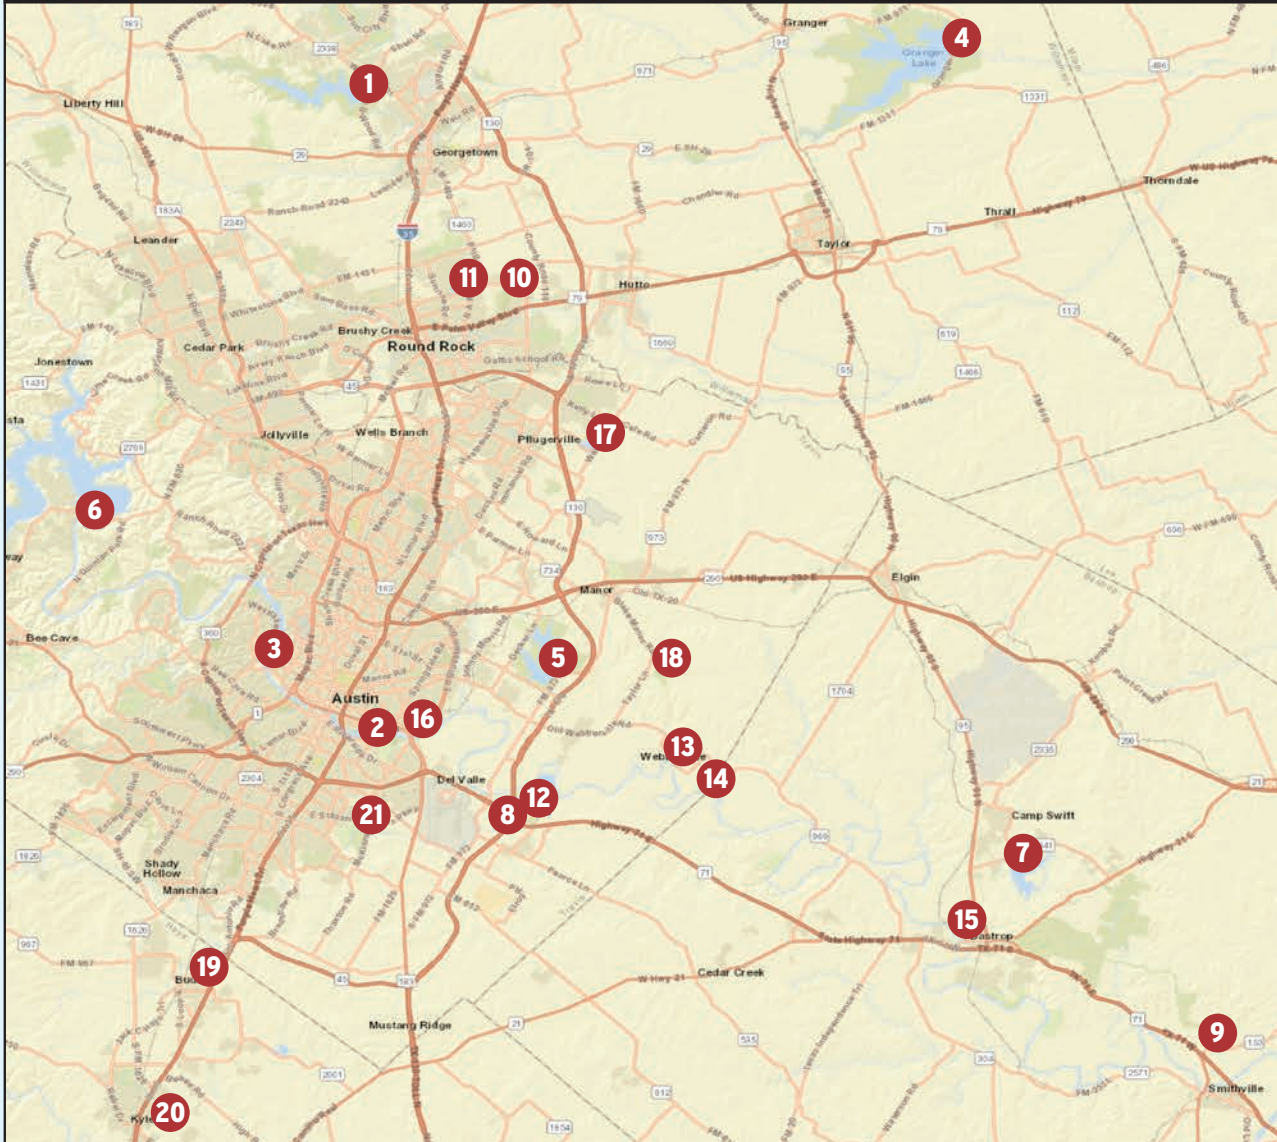

DE PESCA

Austin

Encuentra más lugares para pescar en tpwd.texas.gov/wheretofish

Sources: Esri, HERE, Garmin, USGS, Intermap, INCREMENT P, NRCan, Esri Japan, METI, Esri China (Hong Kong), Esri Korea, Esri (Thailand), NGCC, © OpenStreetMap contributors, and the GIS User Community

1. Lake Georgetown

Lobina boca grande, Chopa
500 Lake Overlook Drive, Georgetown
512-930-5253

2. Lady Bird Lake

Lobina boca grande, Chopa, Carpa
512-974-6700;
800-776-5272

3. Lake Austin

Lobina boca grande, Chopa
512-974-6700;
512-854-7275

13. Colorado River at Little Webberville

Lobina boca grande, Lobina Guadalupe, Chopa
910 Water Street, Manor
512-854-7275

14. Colorado River at Big Webberville

Lobina boca grande, Lobina Guadalupe, Chopa
2305 Park Lane, Webberville; 512-854-7275

17. Lake Pflugerville

Lobina boca grande, Chopa
18216 Weiss Lane, Pflugerville; 512-990-6350

18. Travis County East Metropolitan Park (3 estanques)

Chopa, Lobina boca grande
18706 Blake Manor Circle, Manor; 512-854-7275