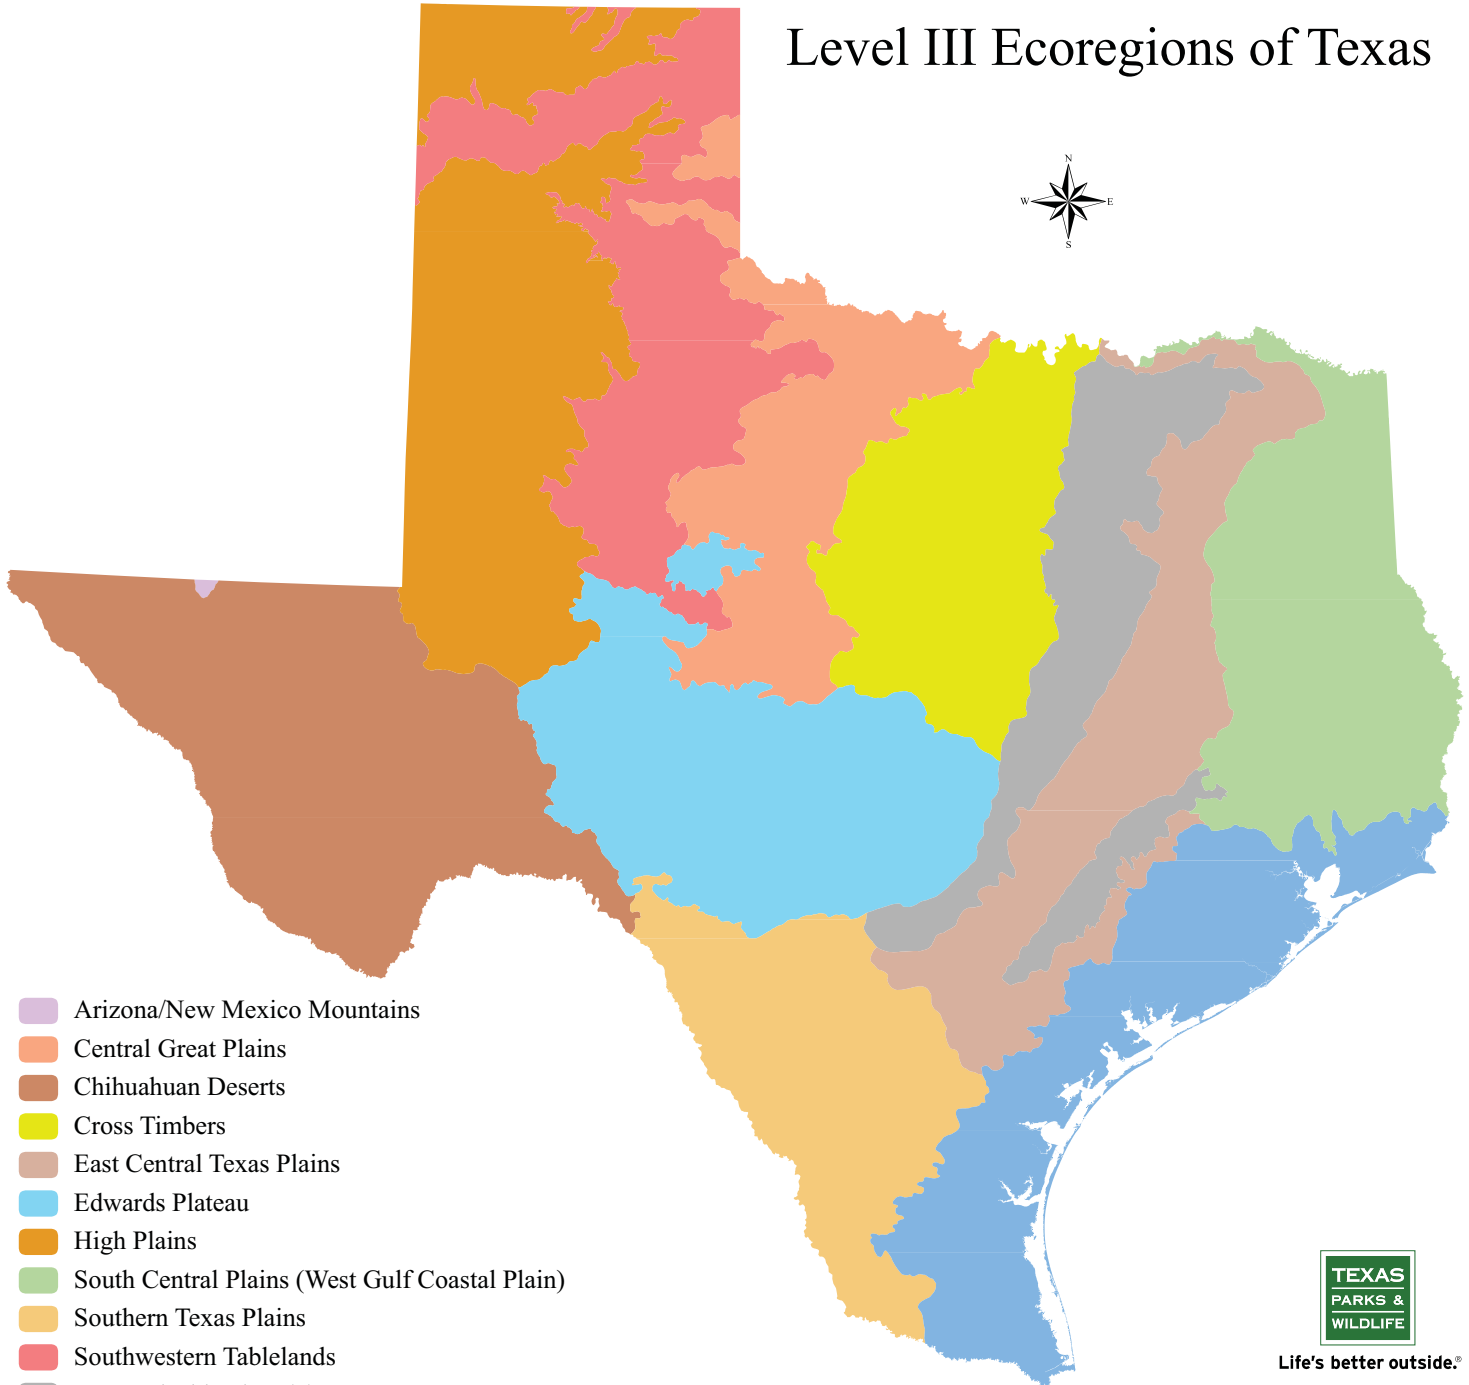

Level III Ecoregions of Texas

- Arizona/New Mexico Mountains
- Central Great Plains
- Chihuahuan Deserts
- Cross Timbers
- East Central Texas Plains
- Edwards Plateau
- High Plains
- South Central Plains (West Gulf Coastal Plain)
- Southern Texas Plains
- Southwestern Tablelands
- Texas Blackland Prairies
- Western Gulf Coastal Plain (Gulf Coast Prairies and Marshes)

Life's better outside.®

Source: Level III Ecoregions of the continental United States, US Environmental Protection Agency 2004. Revision of Omernik 1987. Names in () are alternatives included for consistency with other TPWD initiatives.