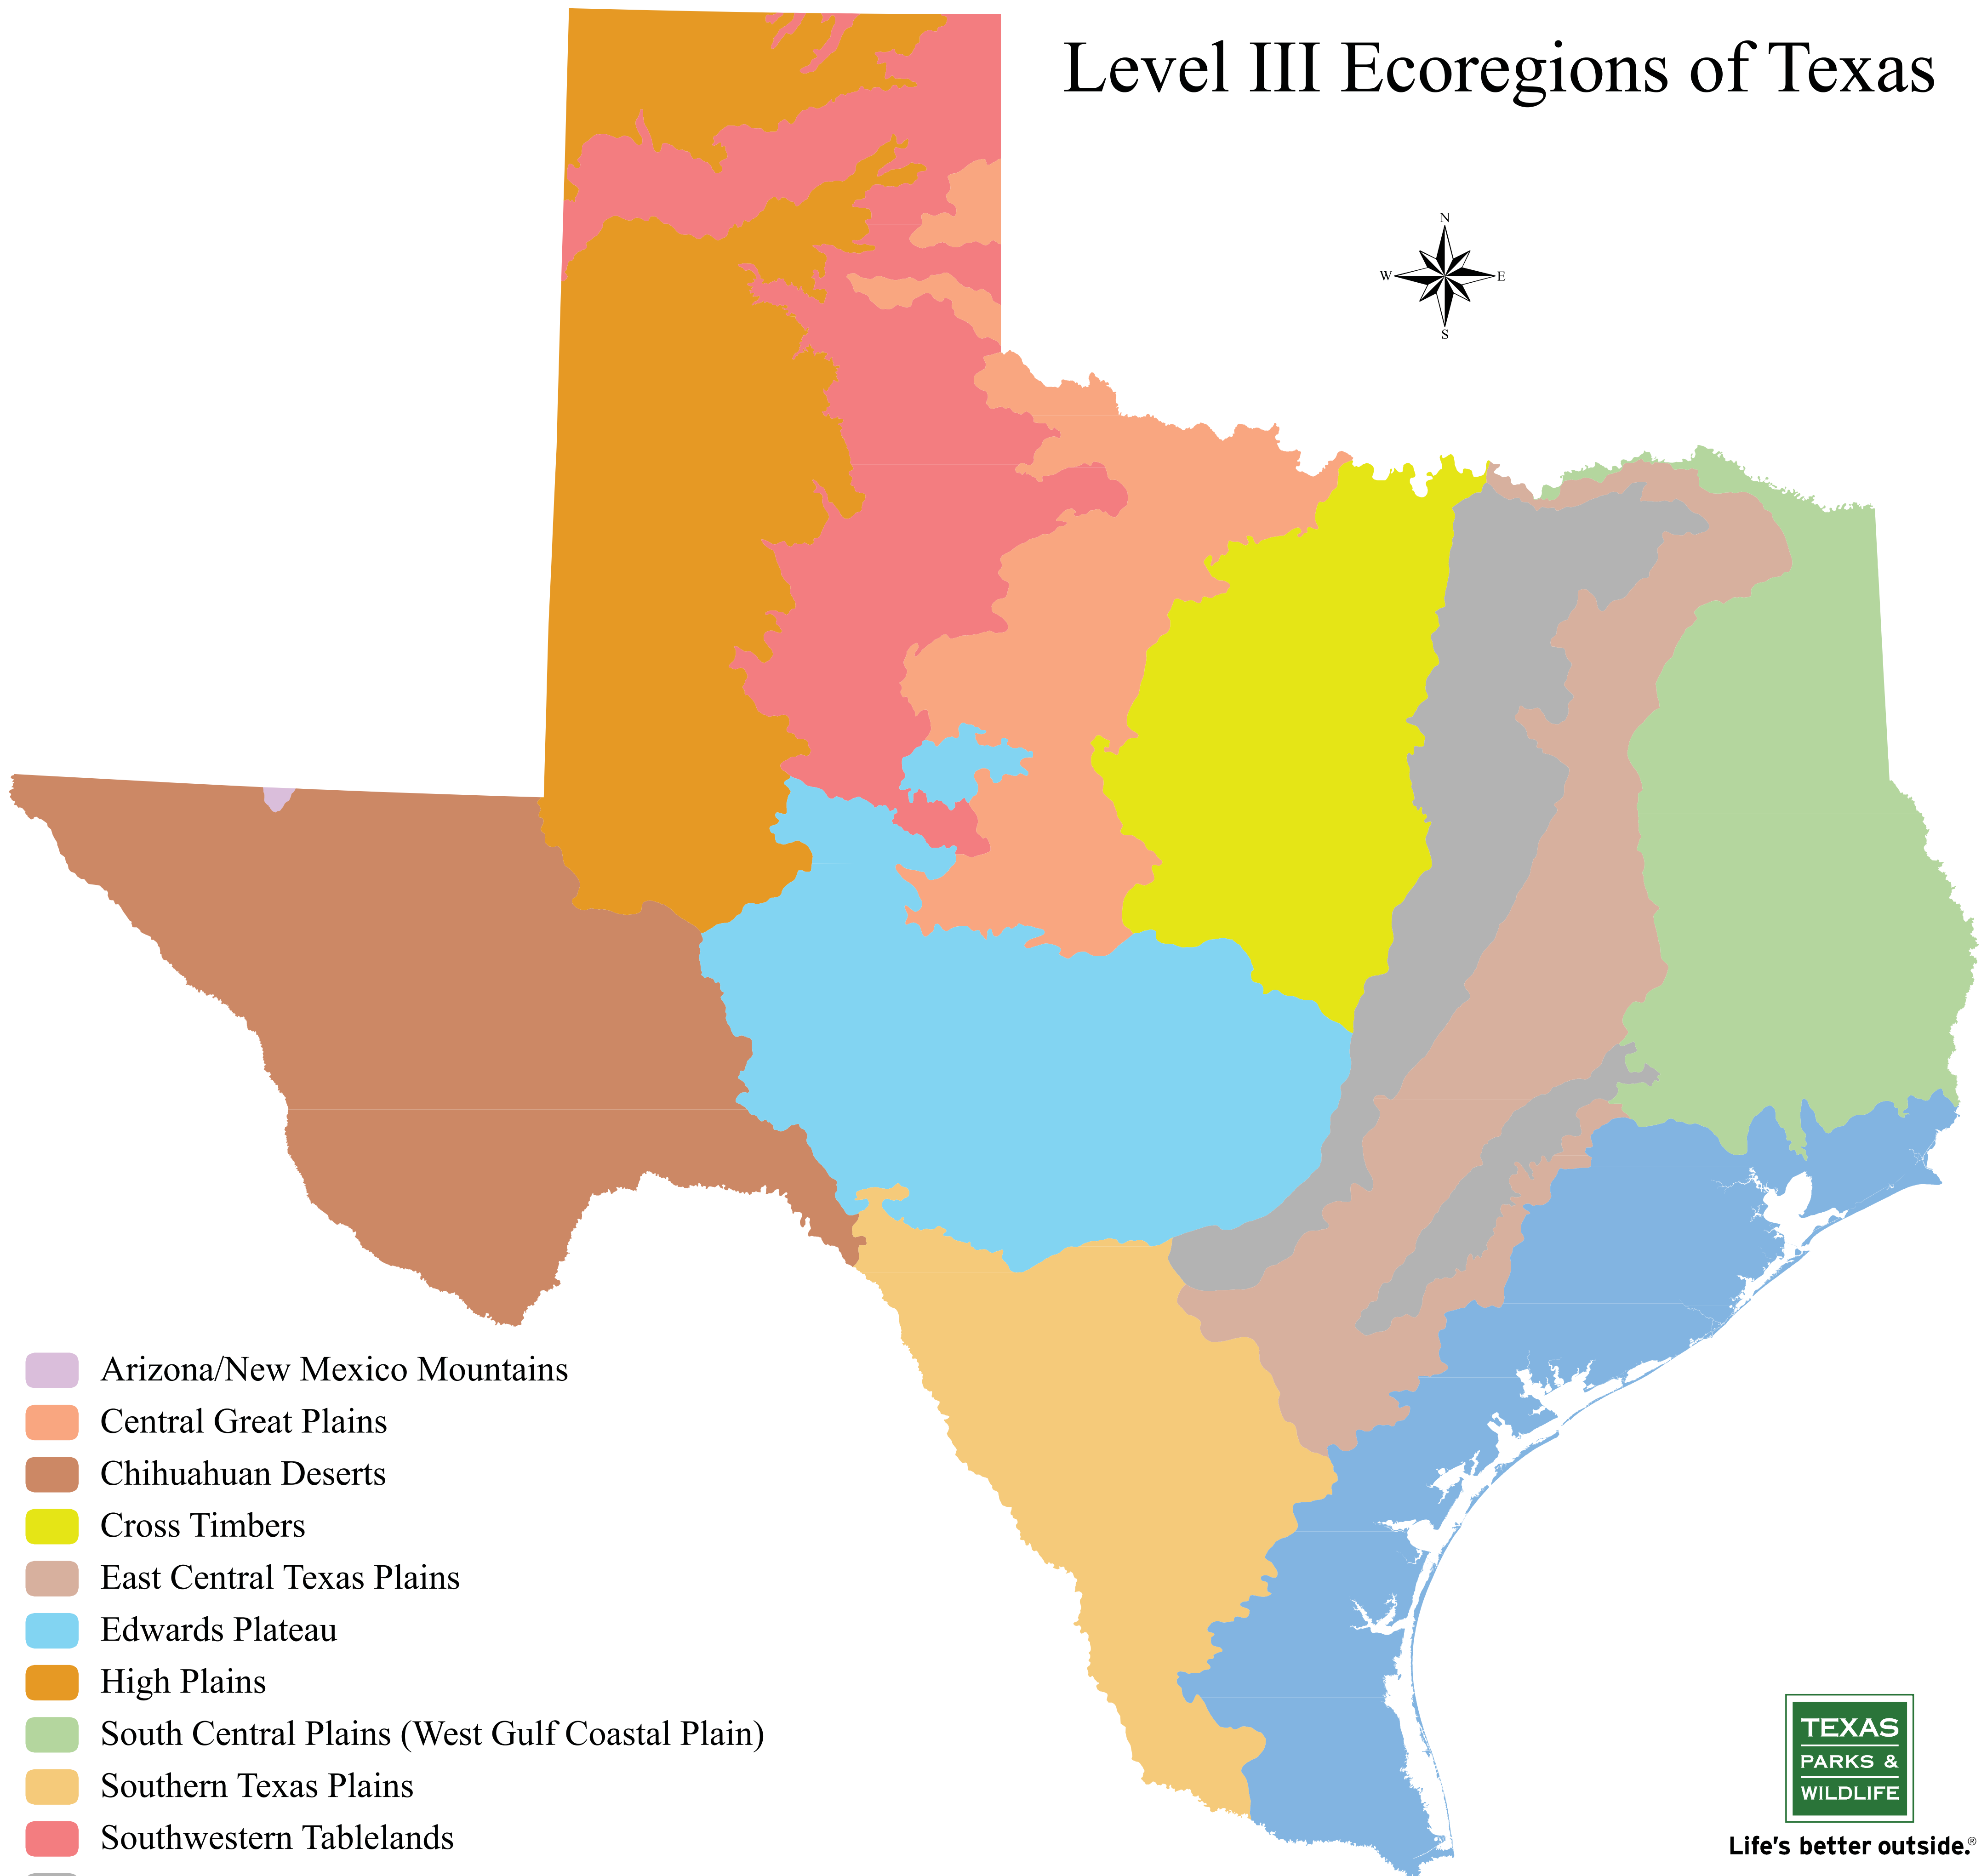

Level III Ecoregions of Texas

-  Arizona/New Mexico Mountains
-  Central Great Plains
-  Chihuahuan Deserts
-  Cross Timbers
-  East Central Texas Plains
-  Edwards Plateau
-  High Plains
-  South Central Plains (West Gulf Coastal Plain)
-  Southern Texas Plains
-  Southwestern Tablelands
-  Texas Blackland Prairies
-  Western Gulf Coastal Plain
(Gulf Coast Prairies and Marshes)

Life's better outside.®

Source: Level III Ecoregions of the continental United States,
US Environmental Protection Agency 2004. Revision of Omernik 1987.
Names in () are alternatives included for consistency with other TPWD initiatives.

27 January 2011

Projection: Texas Statewide Mapping System

Map compiled by the Texas Parks & Wildlife Department
GIS Lab. No claims are made to the accuracy of the data
or to the suitability of the data to a particular use.