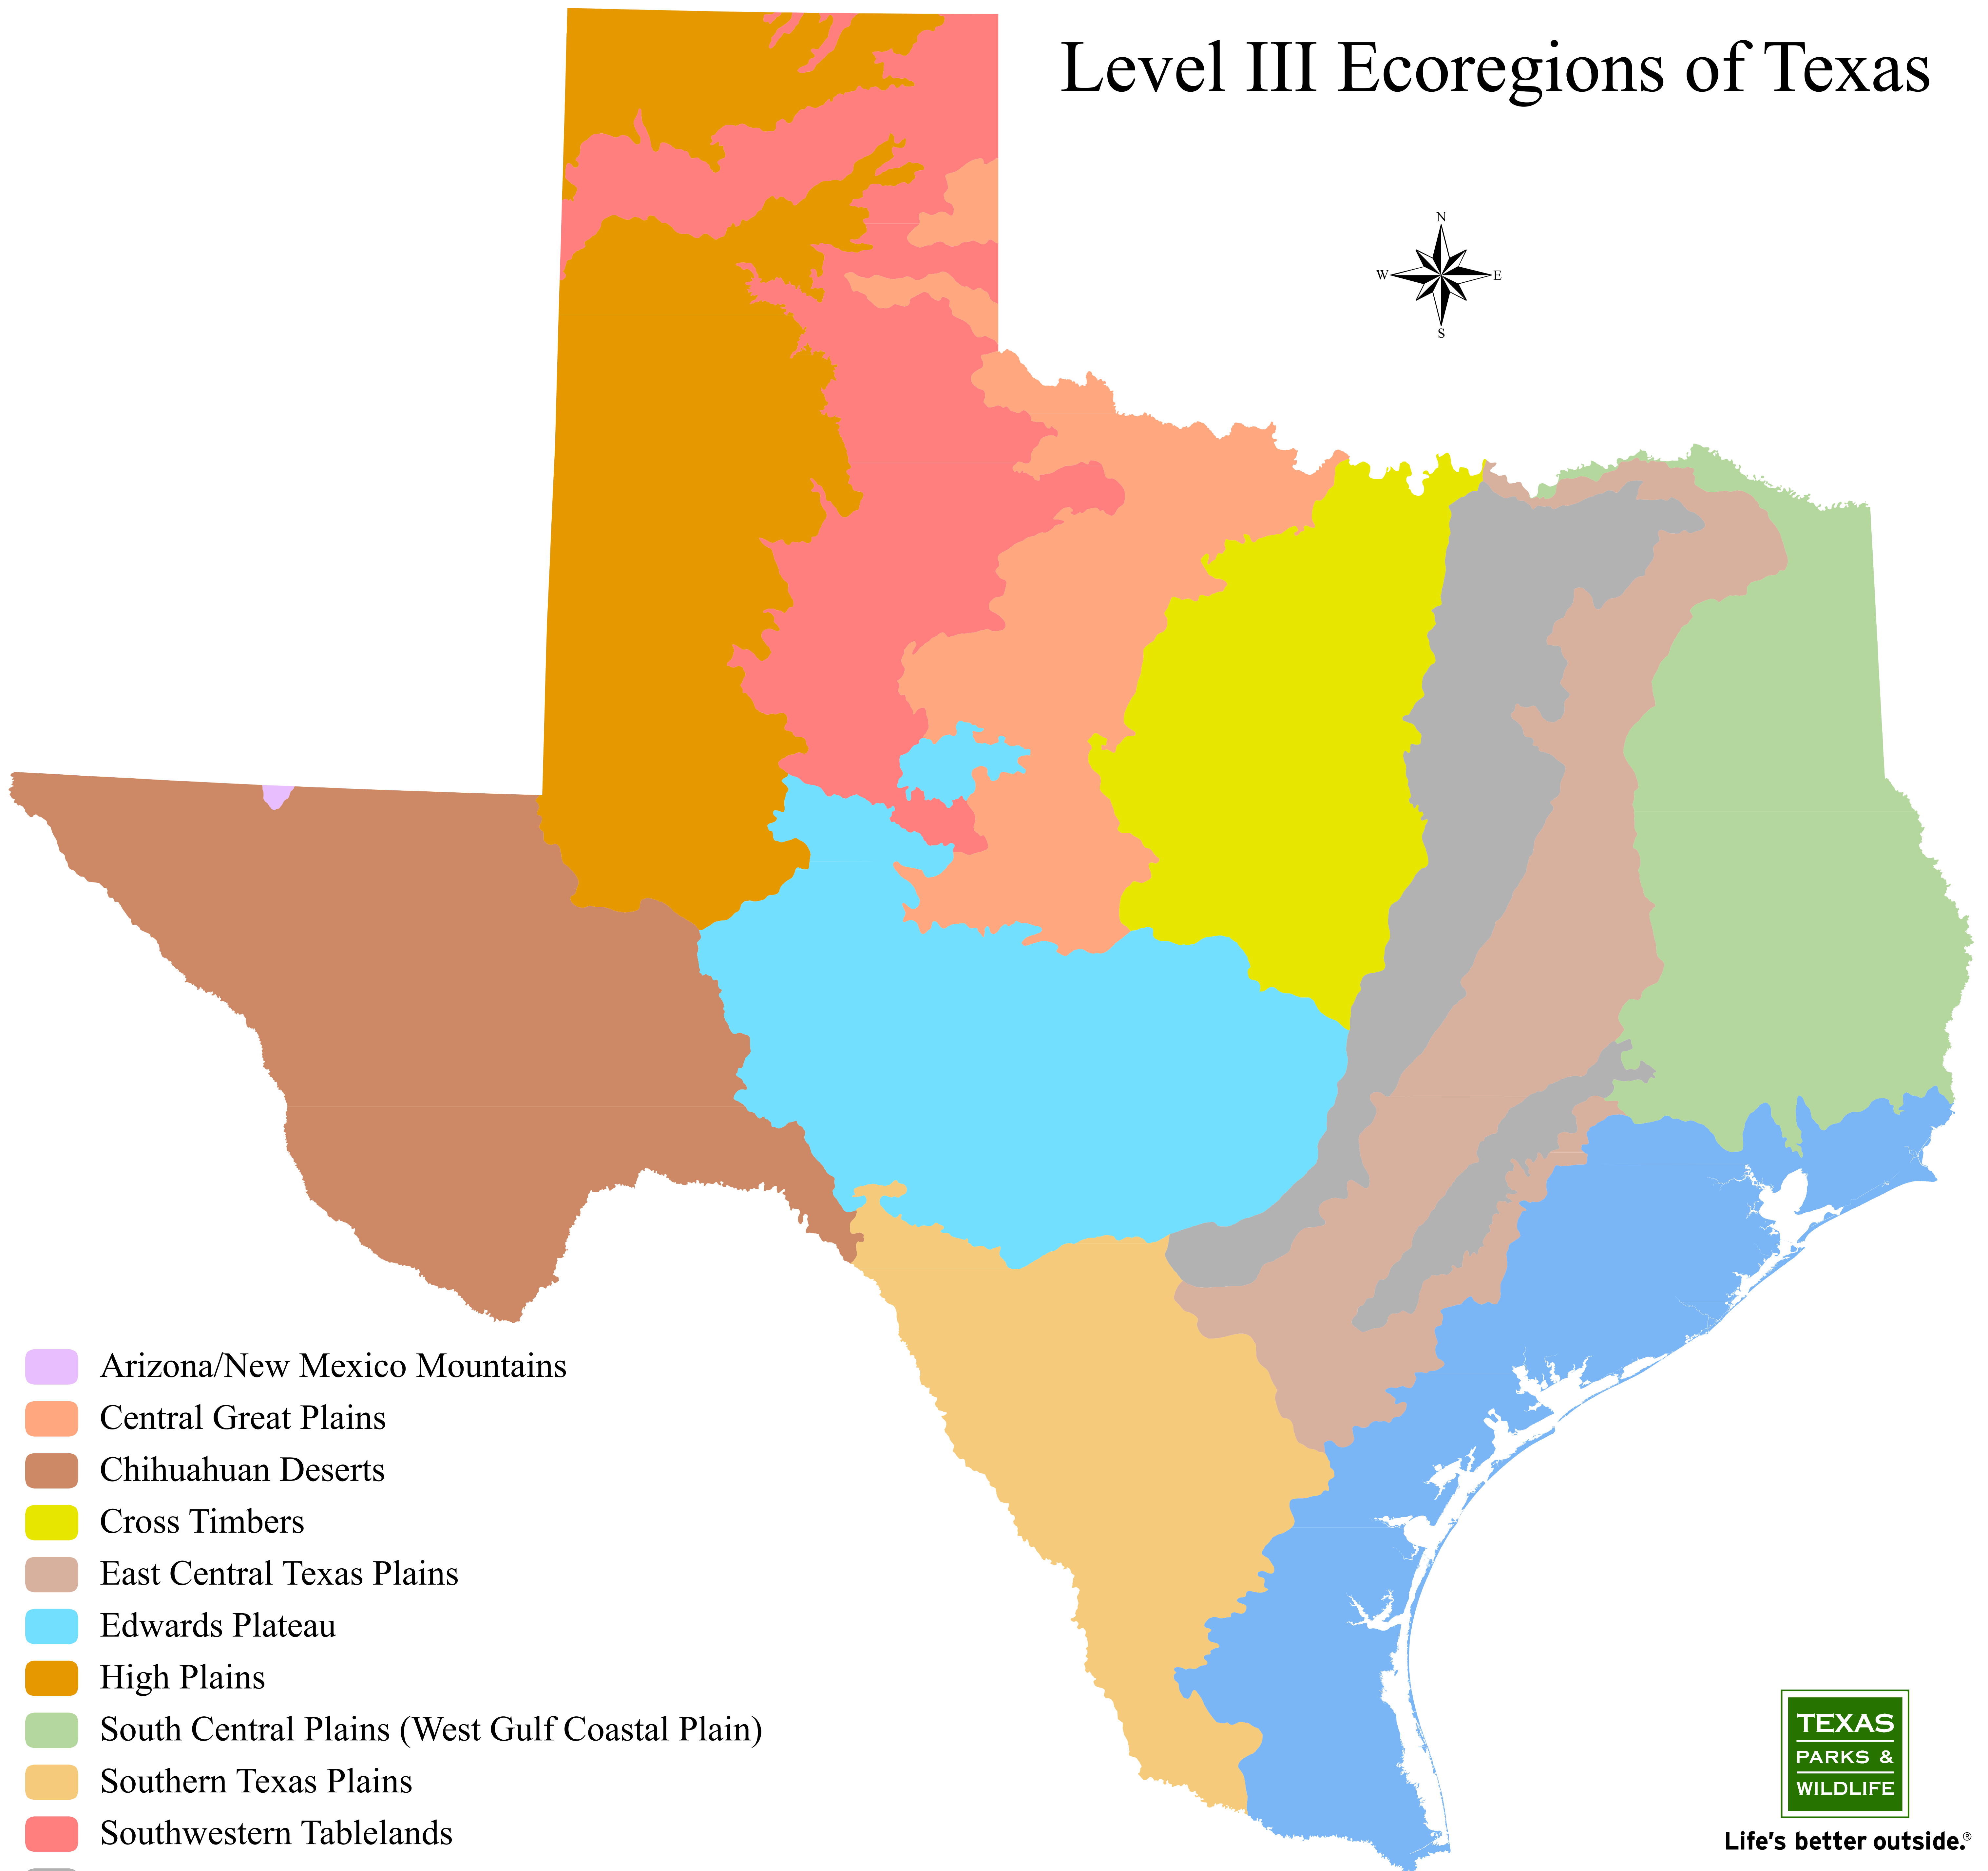

# Level III Ecoregions of Texas

-  Arizona/New Mexico Mountains
-  Central Great Plains
-  Chihuahuan Deserts
-  Cross Timbers
-  East Central Texas Plains
-  Edwards Plateau
-  High Plains
-  South Central Plains (West Gulf Coastal Plain)
-  Southern Texas Plains
-  Southwestern Tablelands
-  Texas Blackland Prairies
-  Western Gulf Coastal Plain  
(Gulf Coast Prairies and Marshes)

Life's better outside.®

Source: Level III Ecoregions of the continental United States,  
US Environmental Protection Agency 2004. Revision of Omernik 1987.  
Names in () are alternatives included for consistency with other TPWD initiatives.