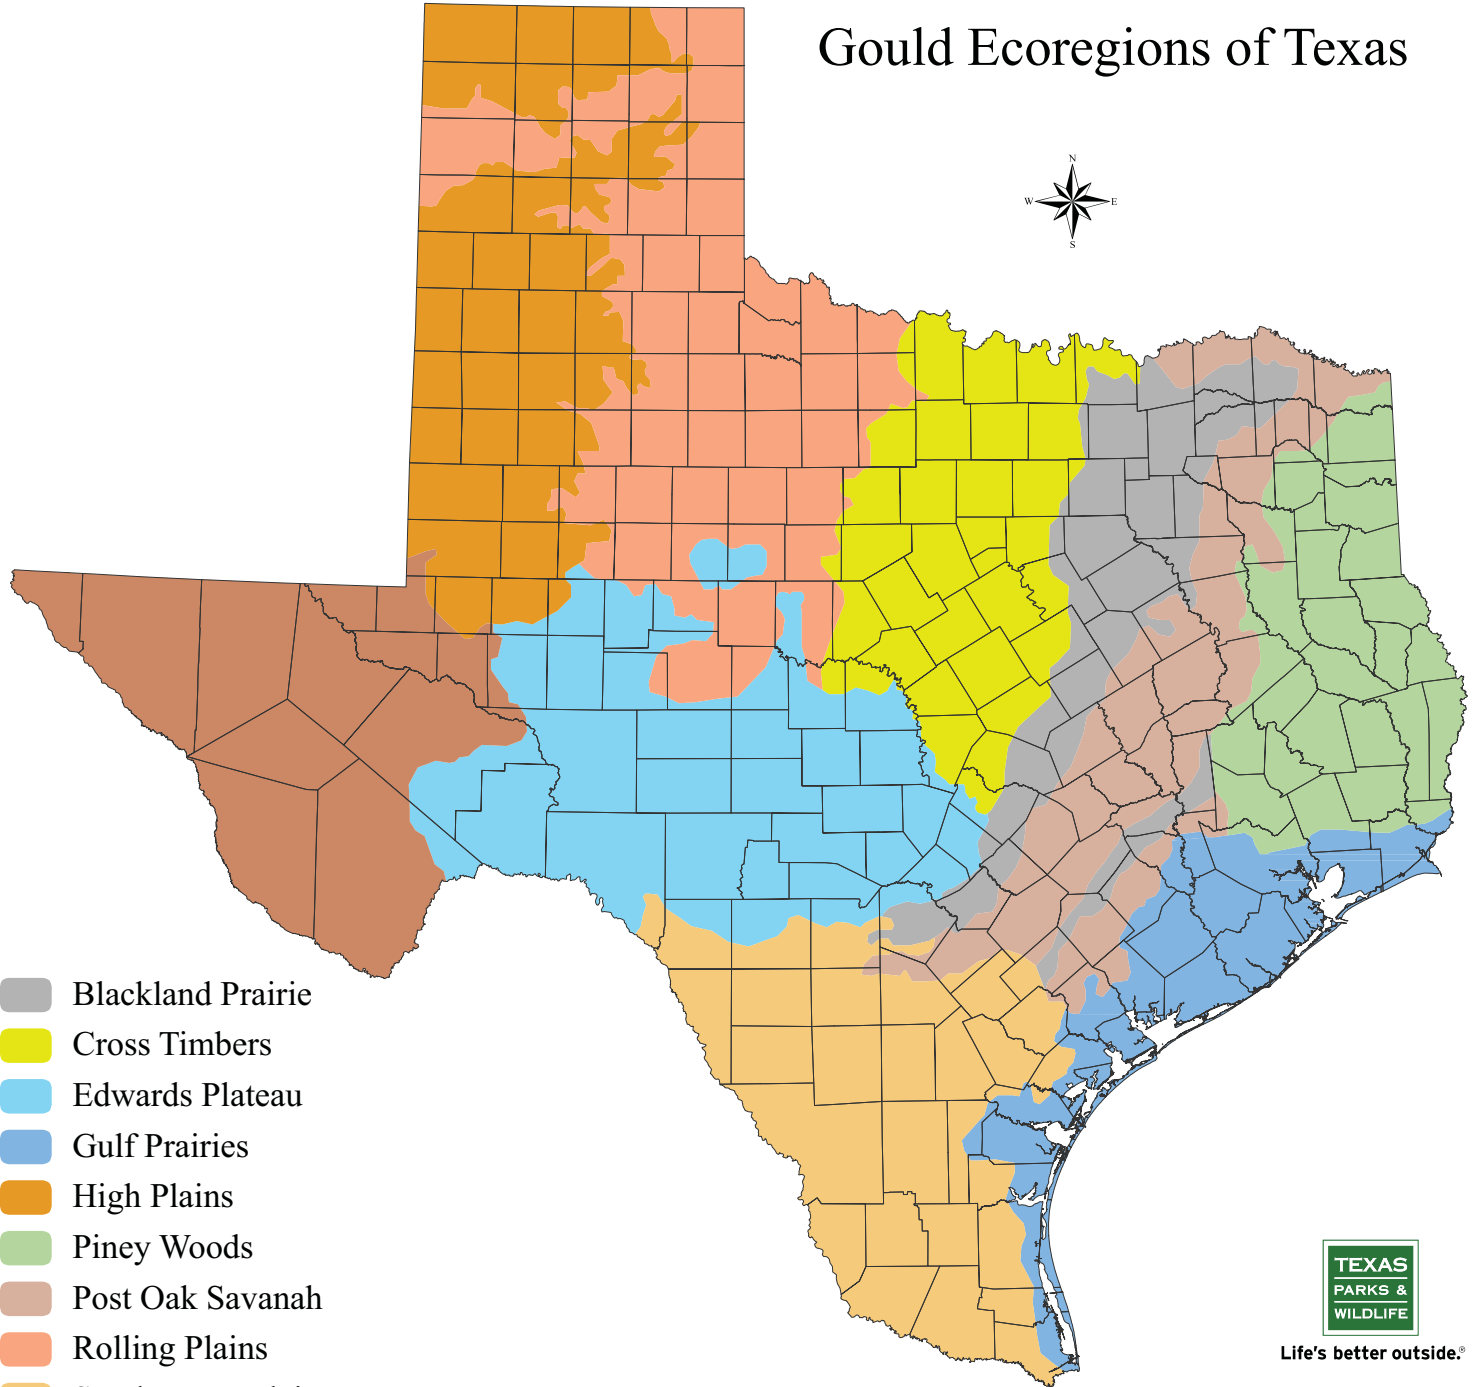

Gould Ecoregions of Texas

- Blackland Prairie
- Cross Timbers
- Edwards Plateau
- Gulf Prairies
- High Plains
- Piney Woods
- Post Oak Savannah
- Rolling Plains
- South Texas Plains
- Trans-Pecos

Life's better outside.®

Source: Gould, F. W., Hoffman, G. O., and Rechenhain, C. A. 1960. Vegetational areas of Texas, Texas A & M University, Texas Agricultural Experiment Station, Leaflet No. 492 (here modified by the Texas Parks and Wildlife Department).