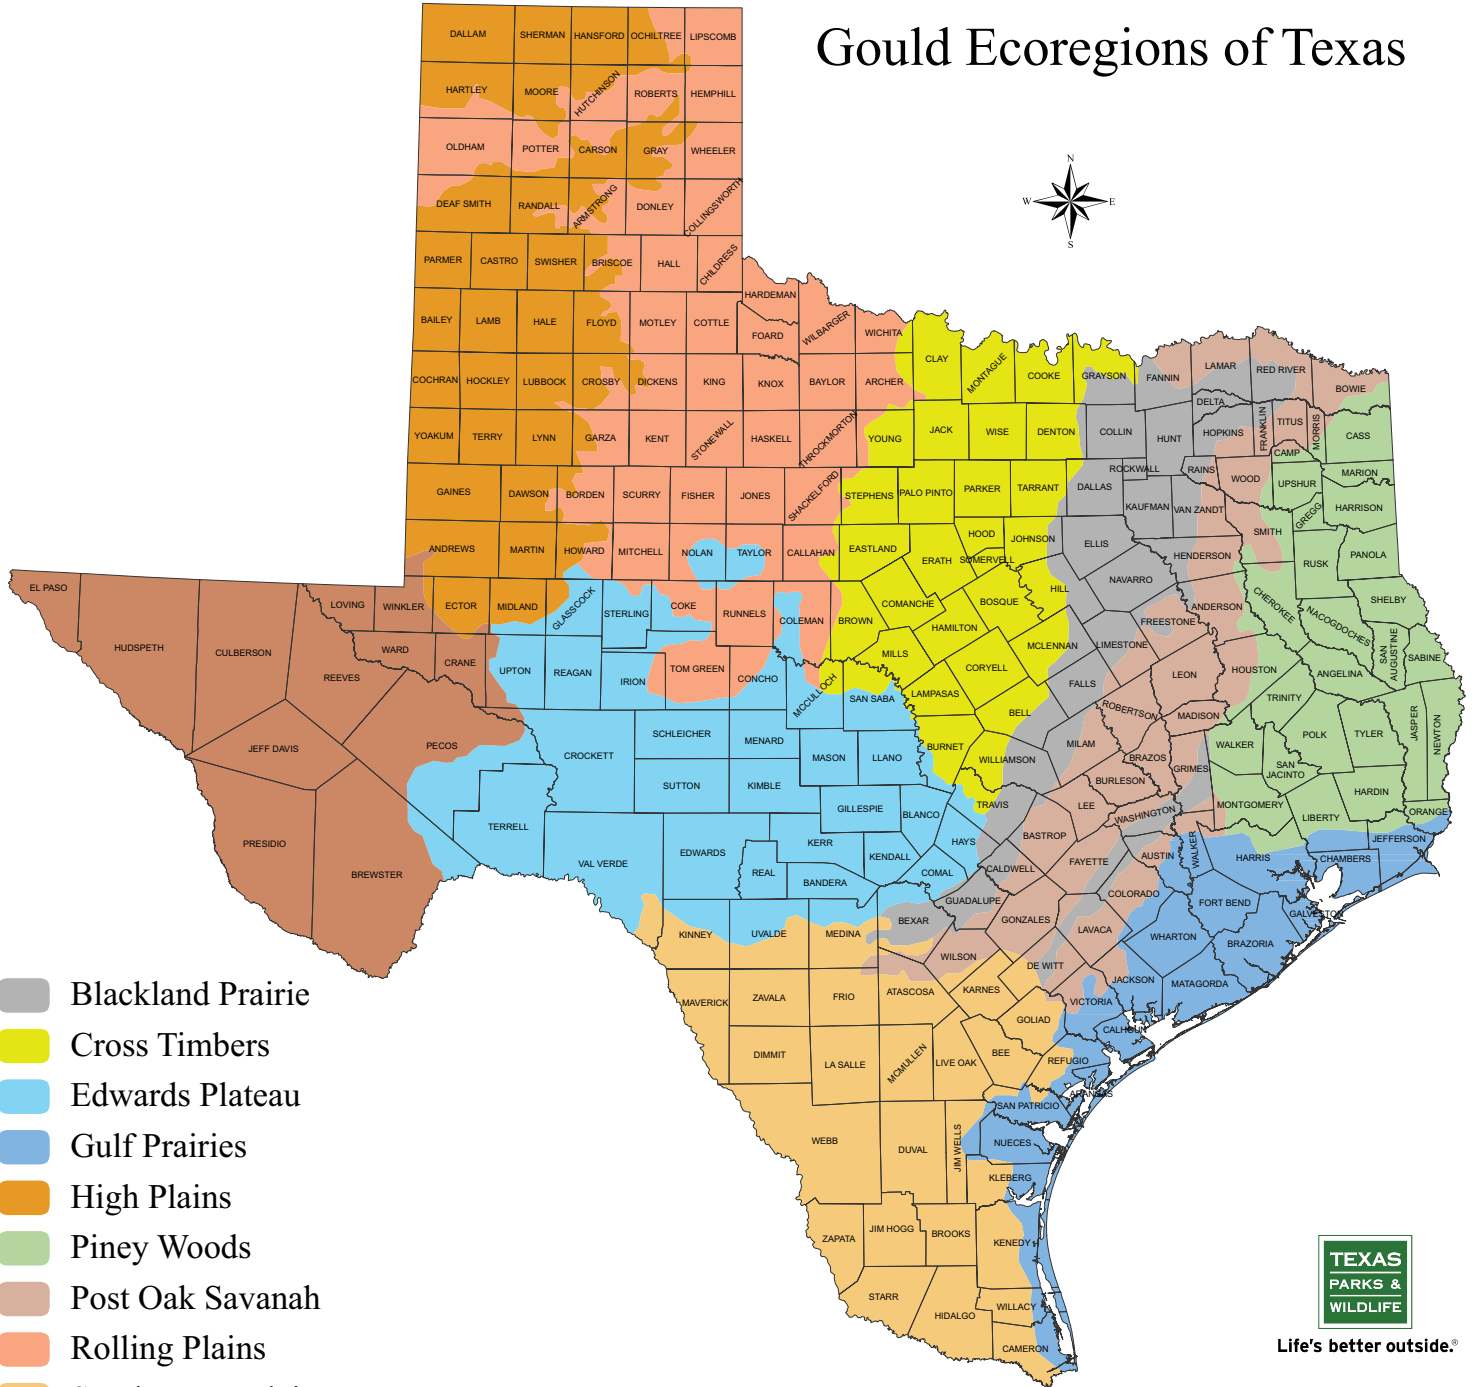

Gould Ecoregions of Texas

- Blackland Prairie
- Cross Timbers
- Edwards Plateau
- Gulf Prairies
- High Plains
- Piney Woods
- Post Oak Savannah
- Rolling Plains
- South Texas Plains
- Trans-Pecos

Life's better outside.®

Source: Gould, F. W., Hoffman, G. O., and Rechenhain, C. A. 1960. Vegetational areas of Texas, Texas A & M University, Texas Agricultural Experiment Station, Leaflet No. 492 (here modified by the Texas Parks and Wildlife Department).