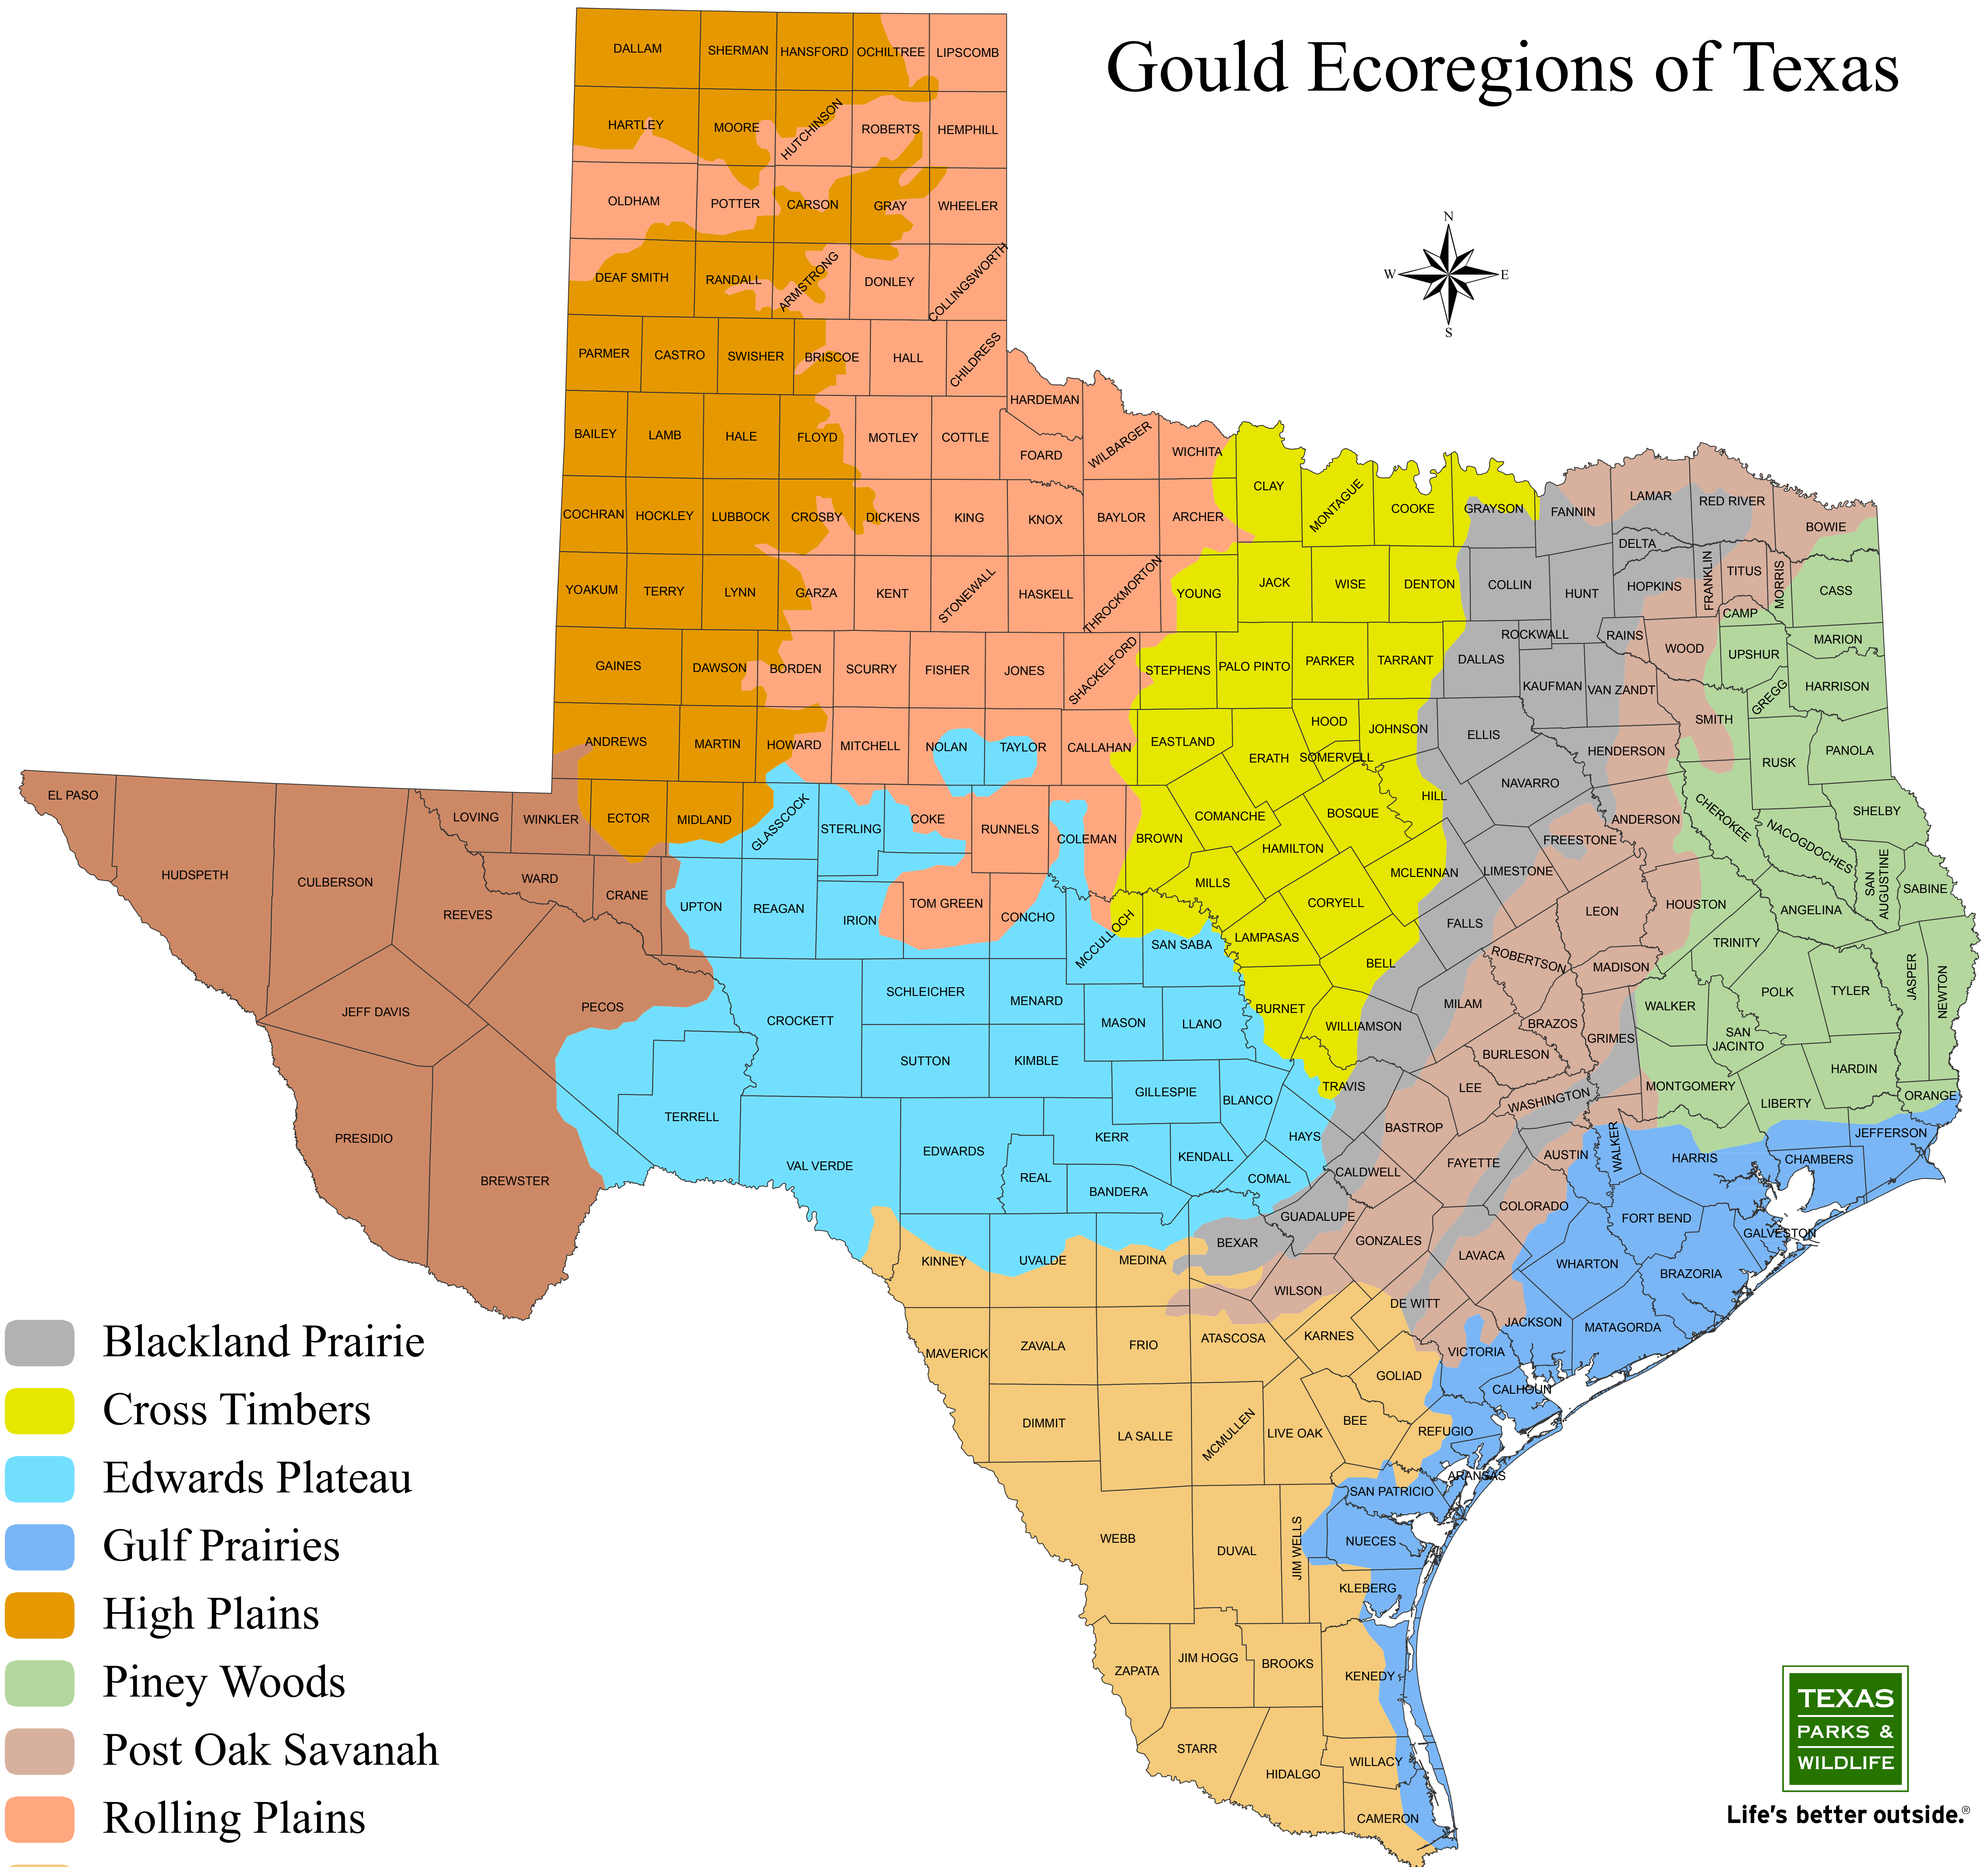

Gould Ecoregions of Texas

- Blackland Prairie
- Cross Timbers
- Edwards Plateau
- Gulf Prairies
- High Plains
- Piney Woods
- Post Oak Savannah
- Rolling Plains
- South Texas Plains
- Trans-Pecos

Life's better outside.®

Source: Gould, F. W., Hoffman, G. O., and Rechenstien, C. A. 1960. Vegetational areas of Texas, Texas A & M University. Texas Agricultural Experiment Station, Leaflet No. 492 (here modified by the Texas Parks and Wildlife Department).