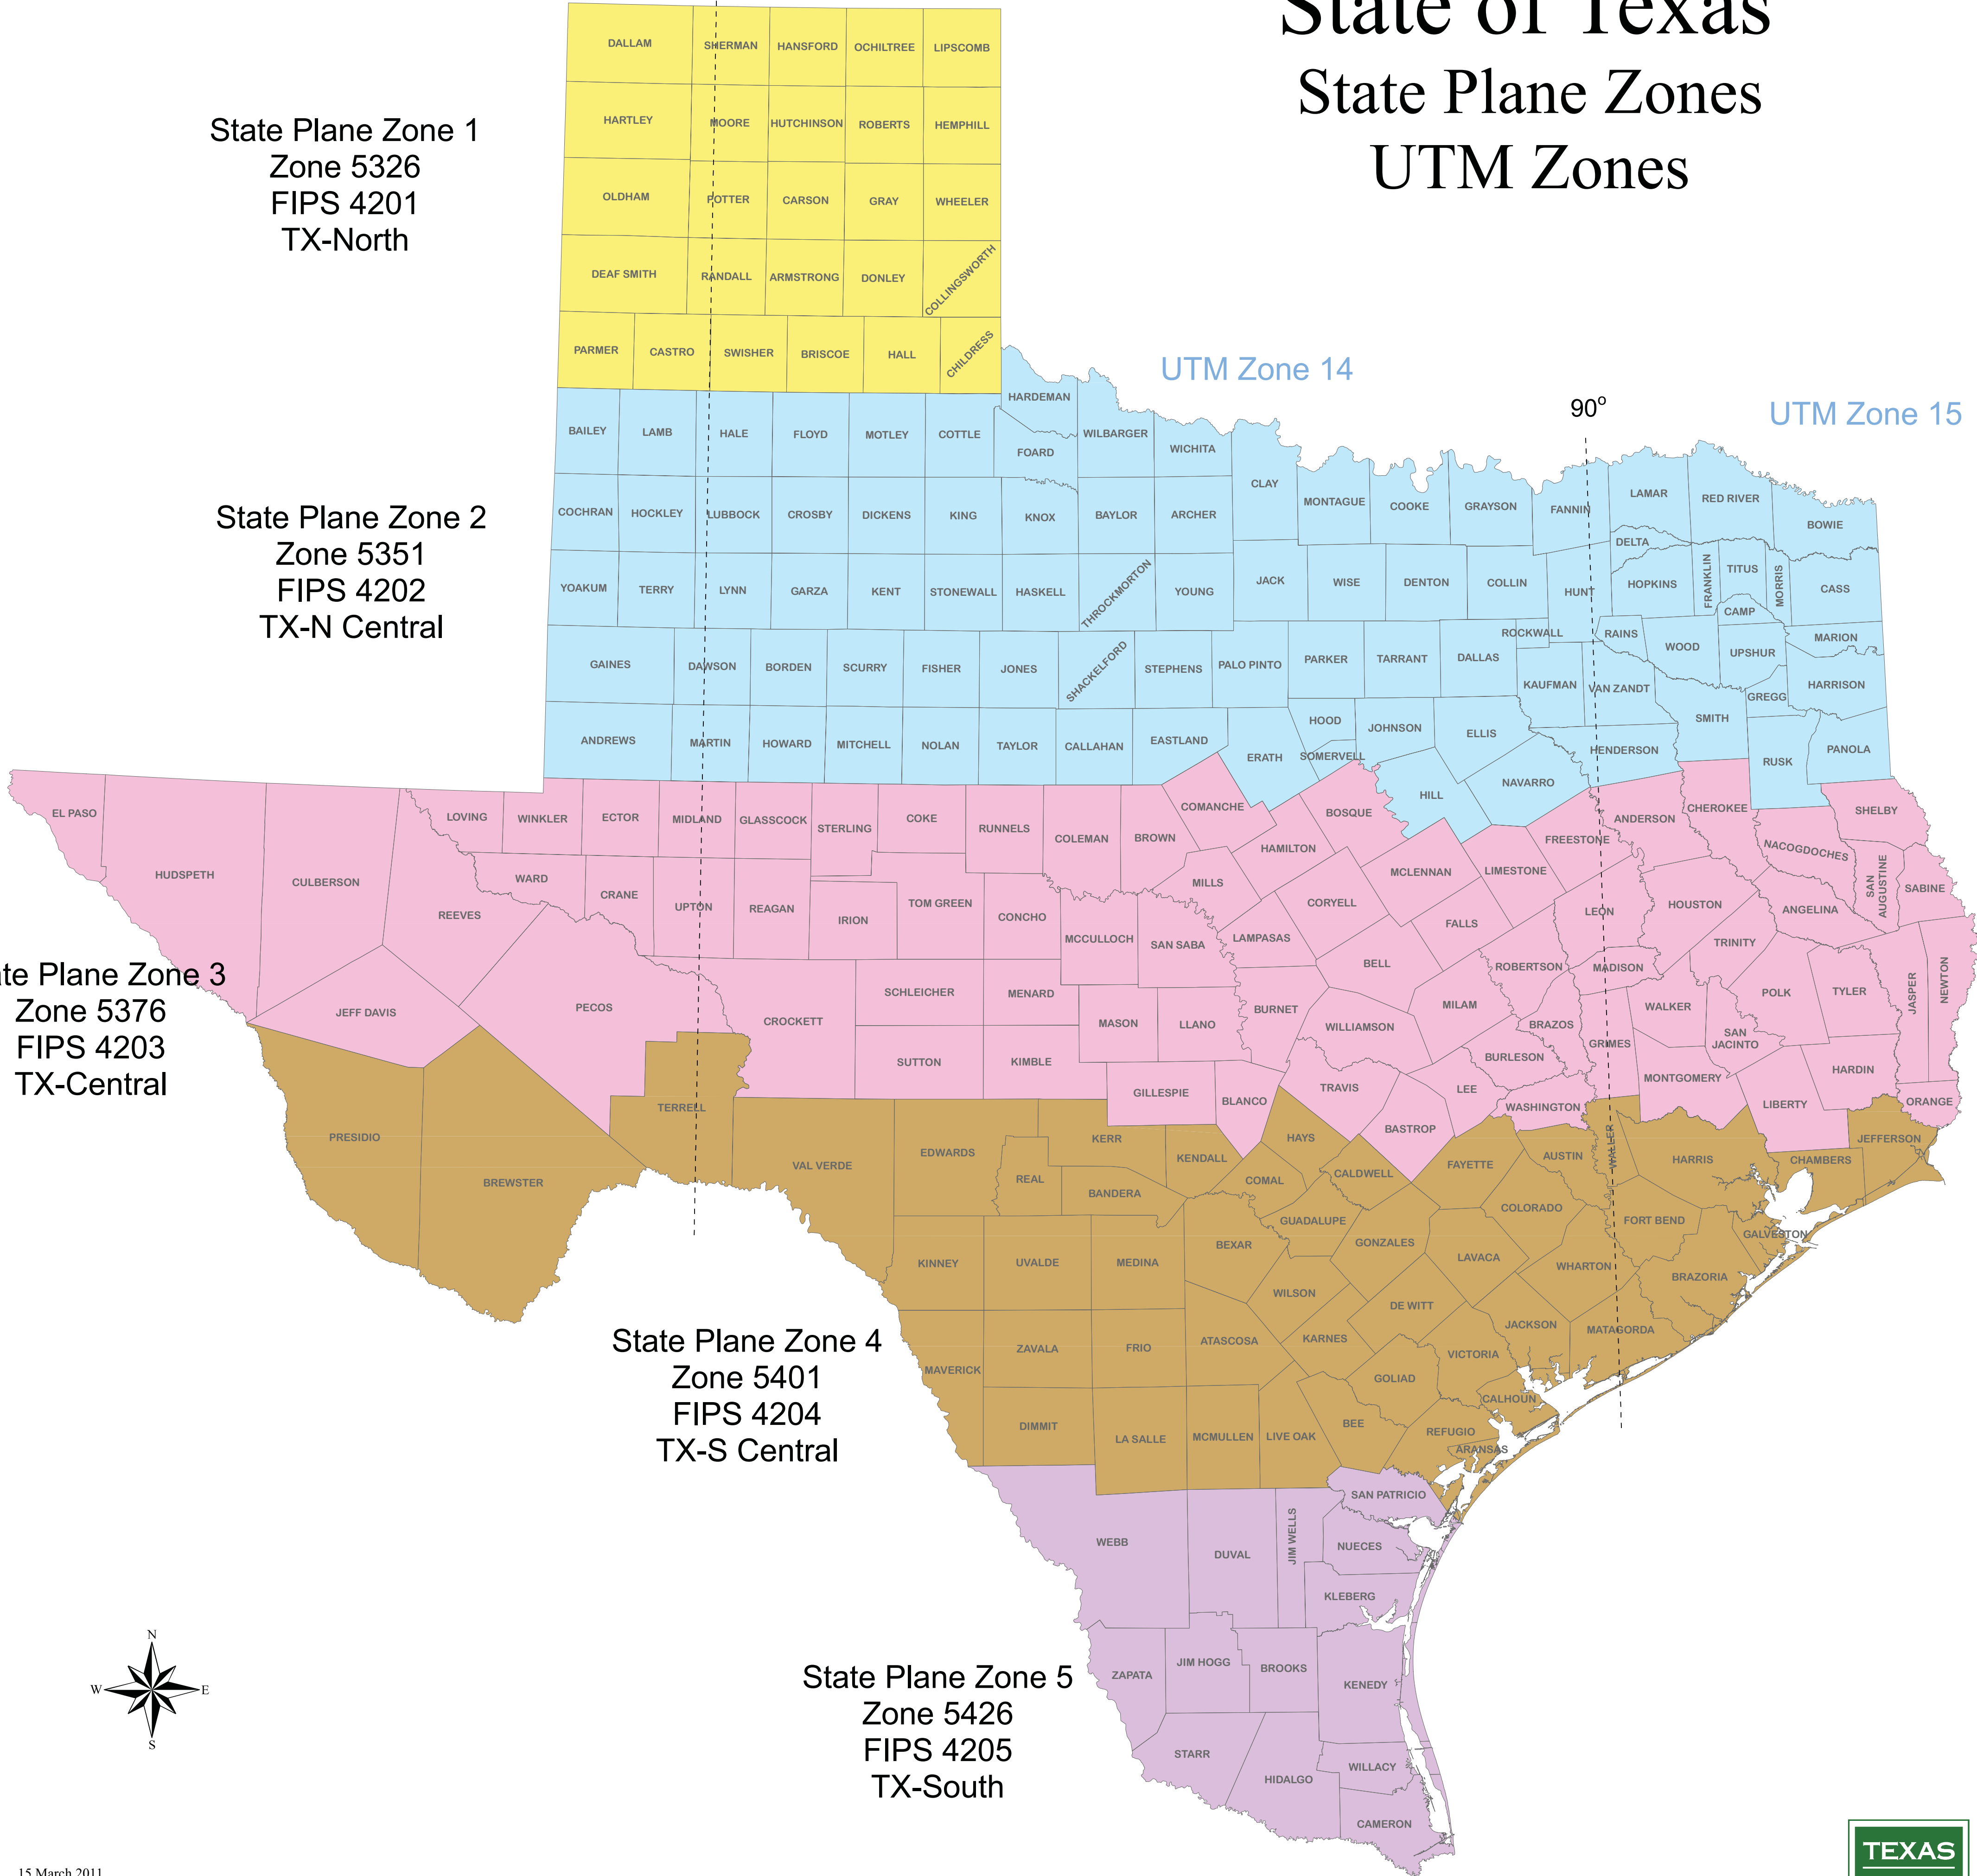

State of Texas

State Plane Zones

UTM Zones

UTM Zone 13

102°

UTM Zone 14

90°

UTM Zone 15

State Plane Zone 1
Zone 5326
FIPS 4201
TX-North

State Plane Zone 2
Zone 5351
FIPS 4202
TX-N Central

State Plane Zone 3
Zone 5376
FIPS 4203
TX-Central

State Plane Zone 4
Zone 5401
FIPS 4204
TX-S Central

State Plane Zone 5
Zone 5426
FIPS 4205
TX-South

15 March 2011

Projection: Texas Statewide Mapping System

Map compiled by the Texas Parks & Wildlife Department GIS Lab. No claims are made to the accuracy of the data or to the suitability of the data to a particular use.