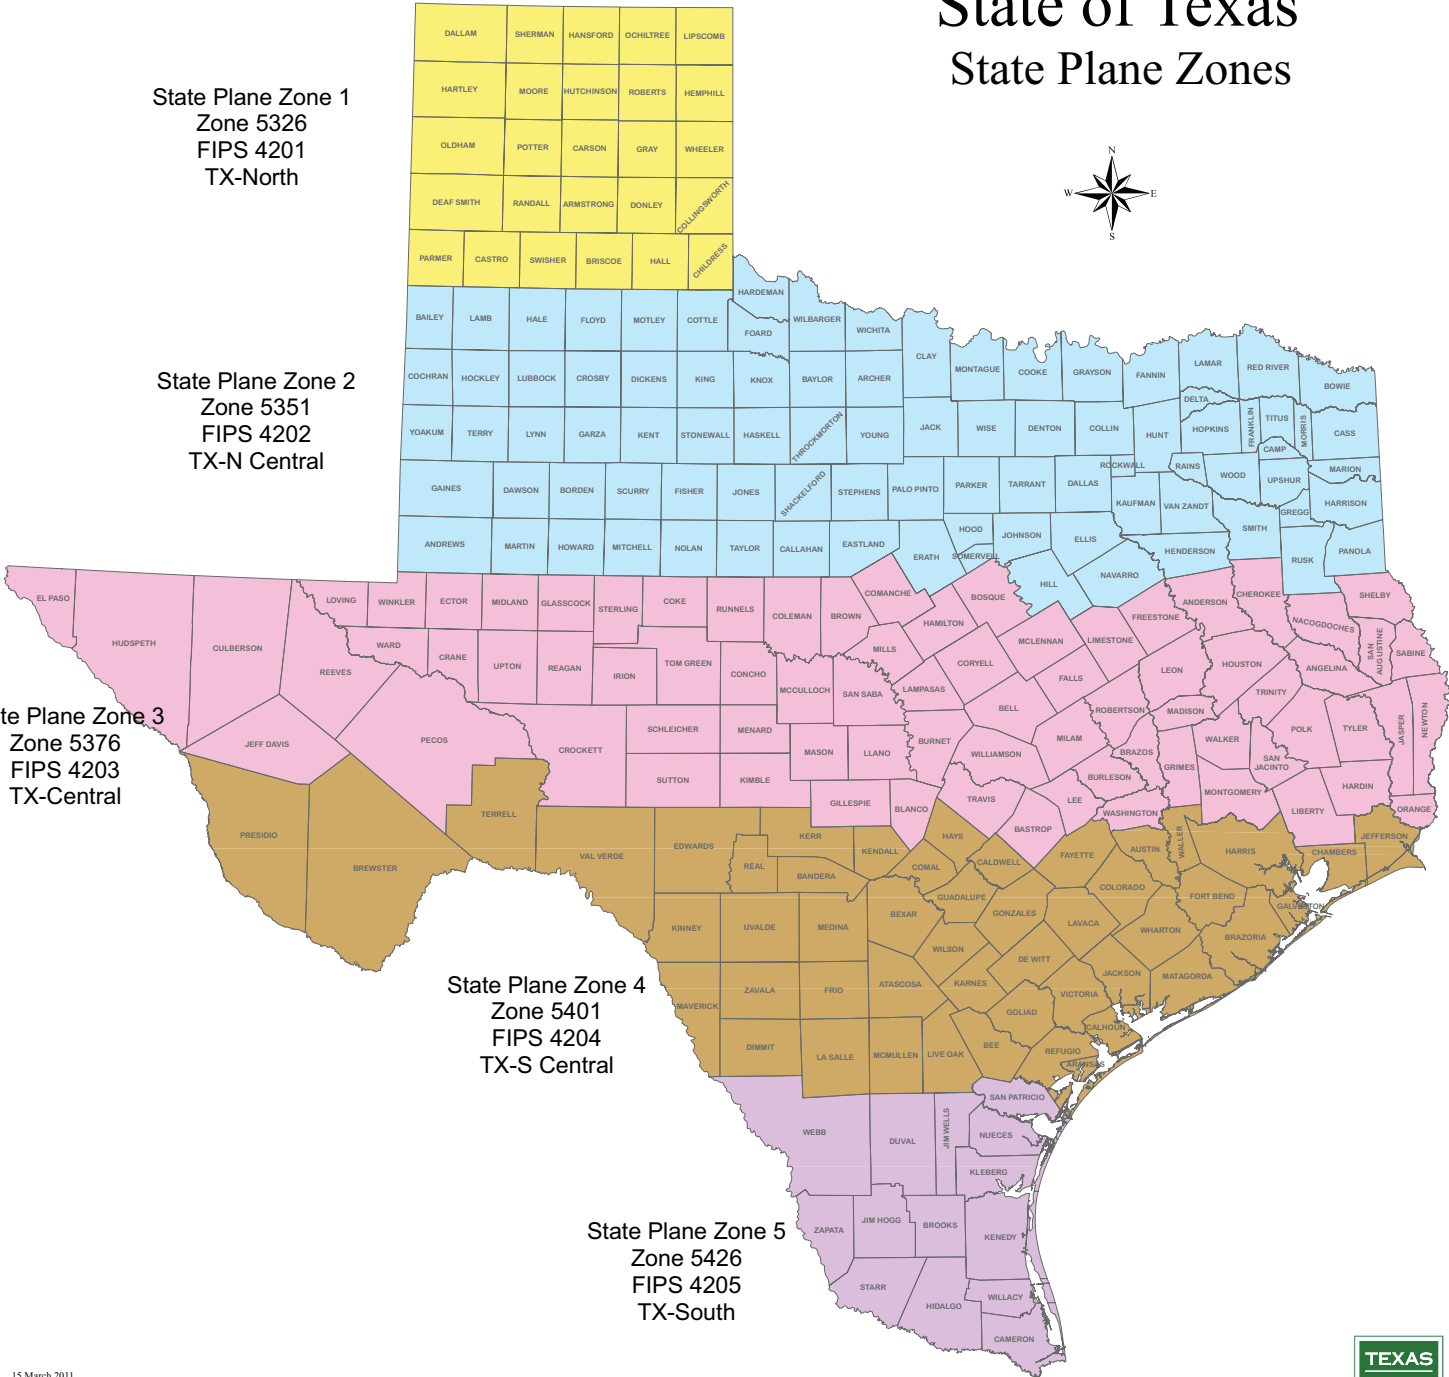

State of Texas

State Plane Zones

State Plane Zone 1
Zone 5326
FIPS 4201
TX-North

State Plane Zone 2
Zone 5351
FIPS 4202
TX-N Central

State Plane Zone 3
Zone 5376
FIPS 4203
TX-Central

State Plane Zone 4
Zone 5401
FIPS 4204
TX-S Central

State Plane Zone 5
Zone 5426
FIPS 4205
TX-South

Life's better outside.®