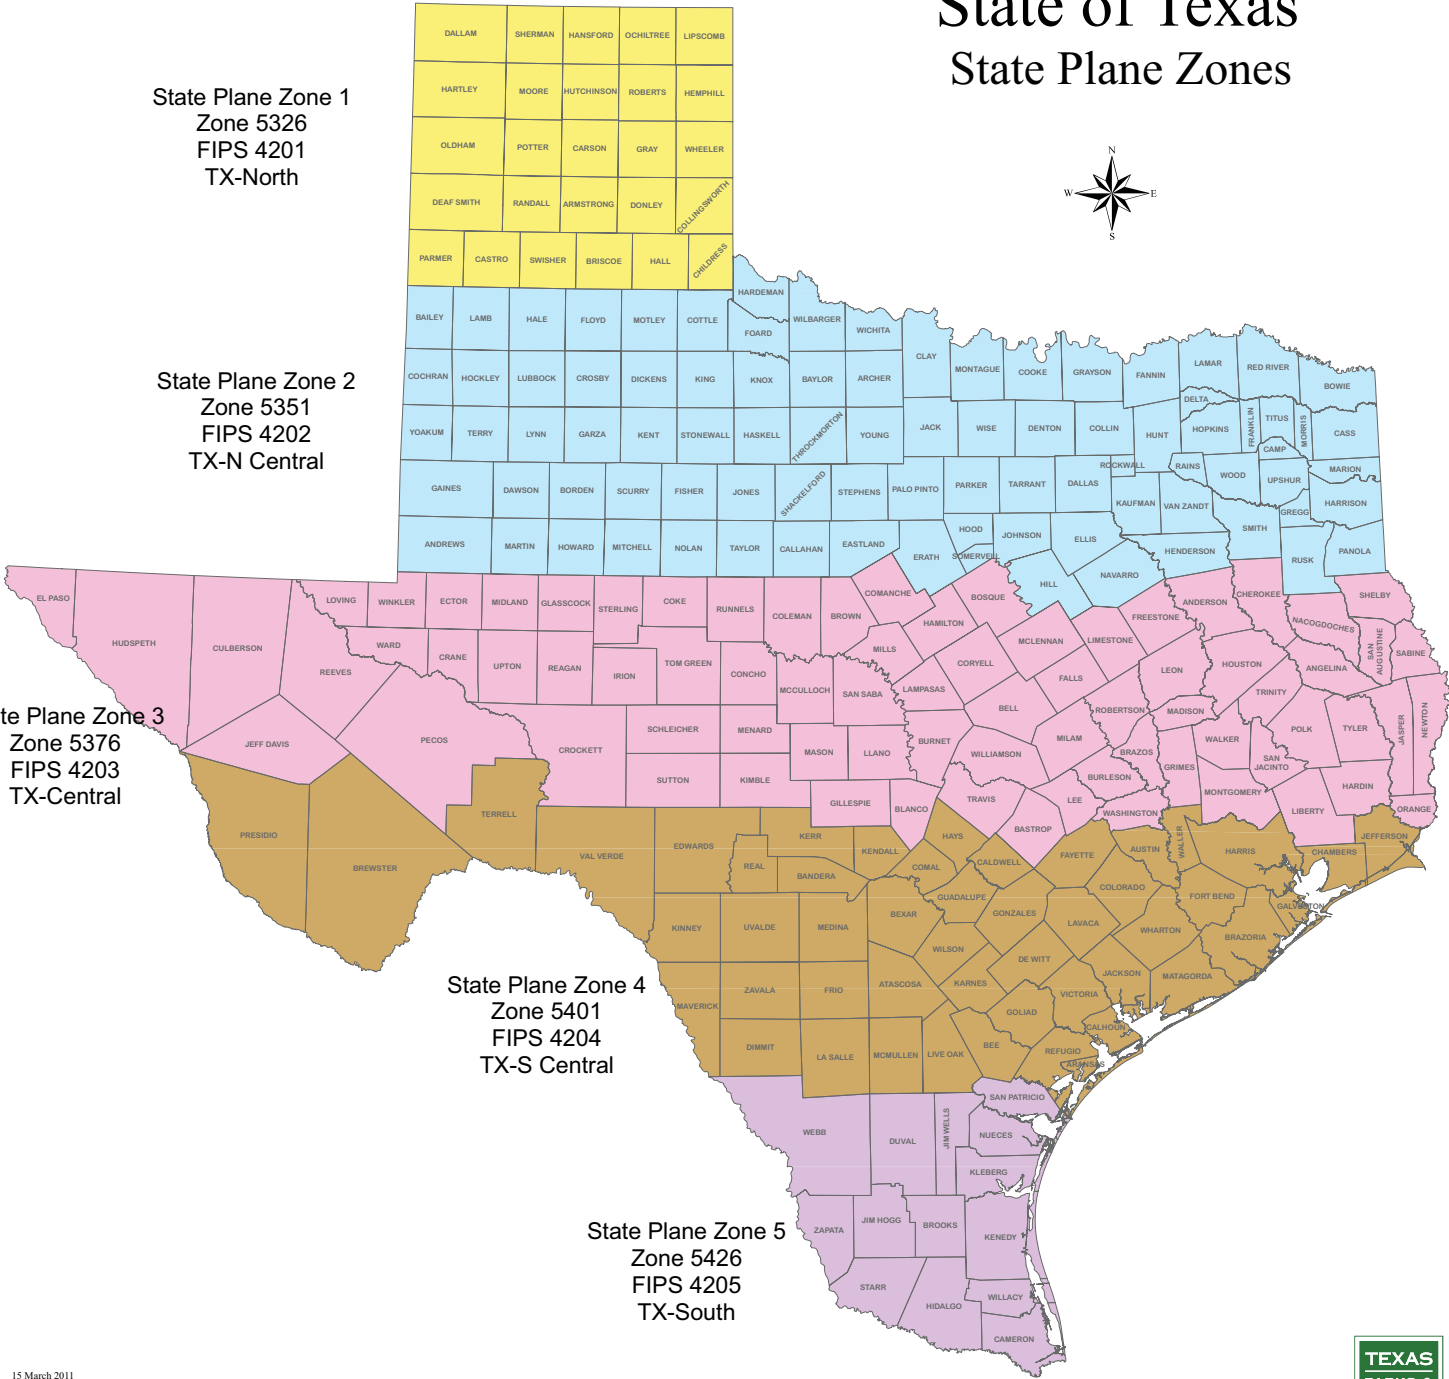

State of Texas

State Plane Zones

State Plane Zone 1
Zone 5326
FIPS 4201
TX-North

State Plane Zone 2
Zone 5351
FIPS 4202
TX-N Central

State Plane Zone 3
Zone 5376
FIPS 4203
TX-Central

State Plane Zone 4
Zone 5401
FIPS 4204
TX-S Central

State Plane Zone 5
Zone 5426
FIPS 4205
TX-South

Life's better outside.®