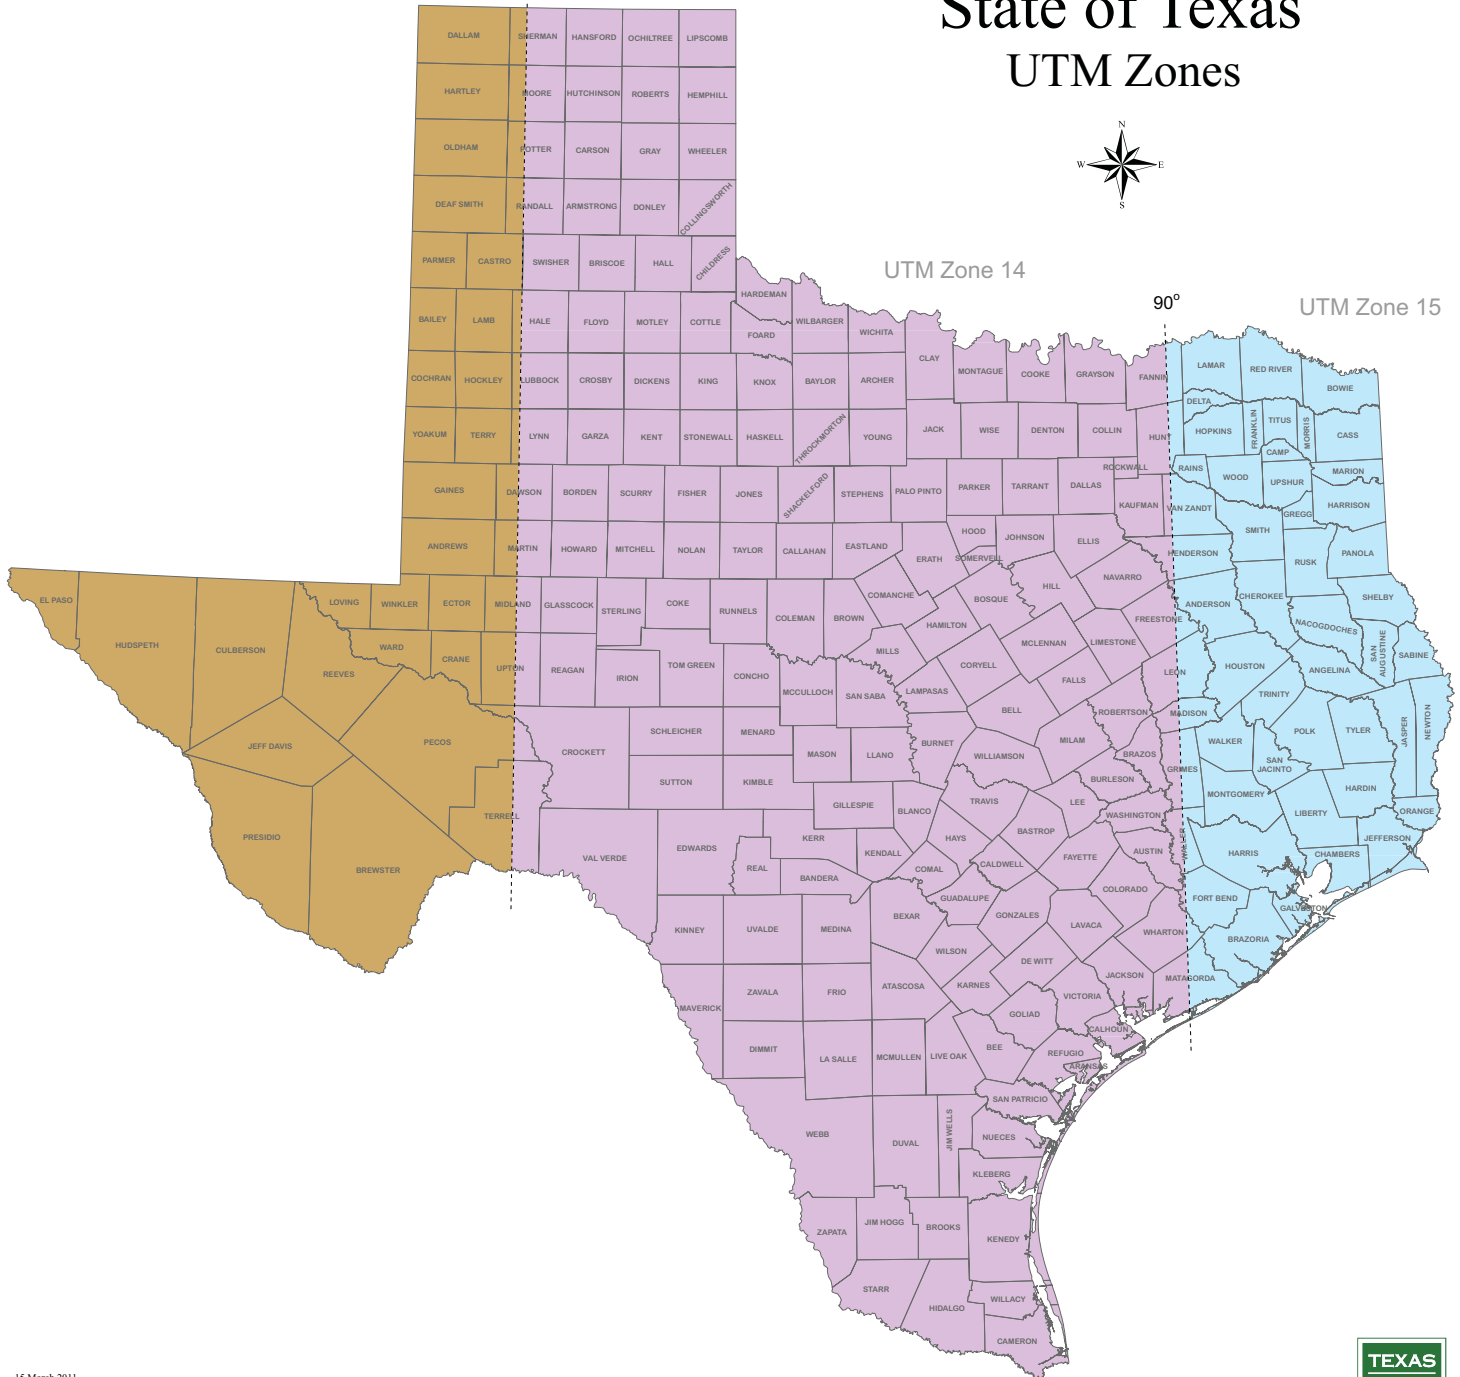

UTM Zone 13

102°

State of Texas UTM Zones

UTM Zone 14

90°

UTM Zone 15

15 March 2011

Projection: Texas Statewide Mapping System

Life's better outside.®