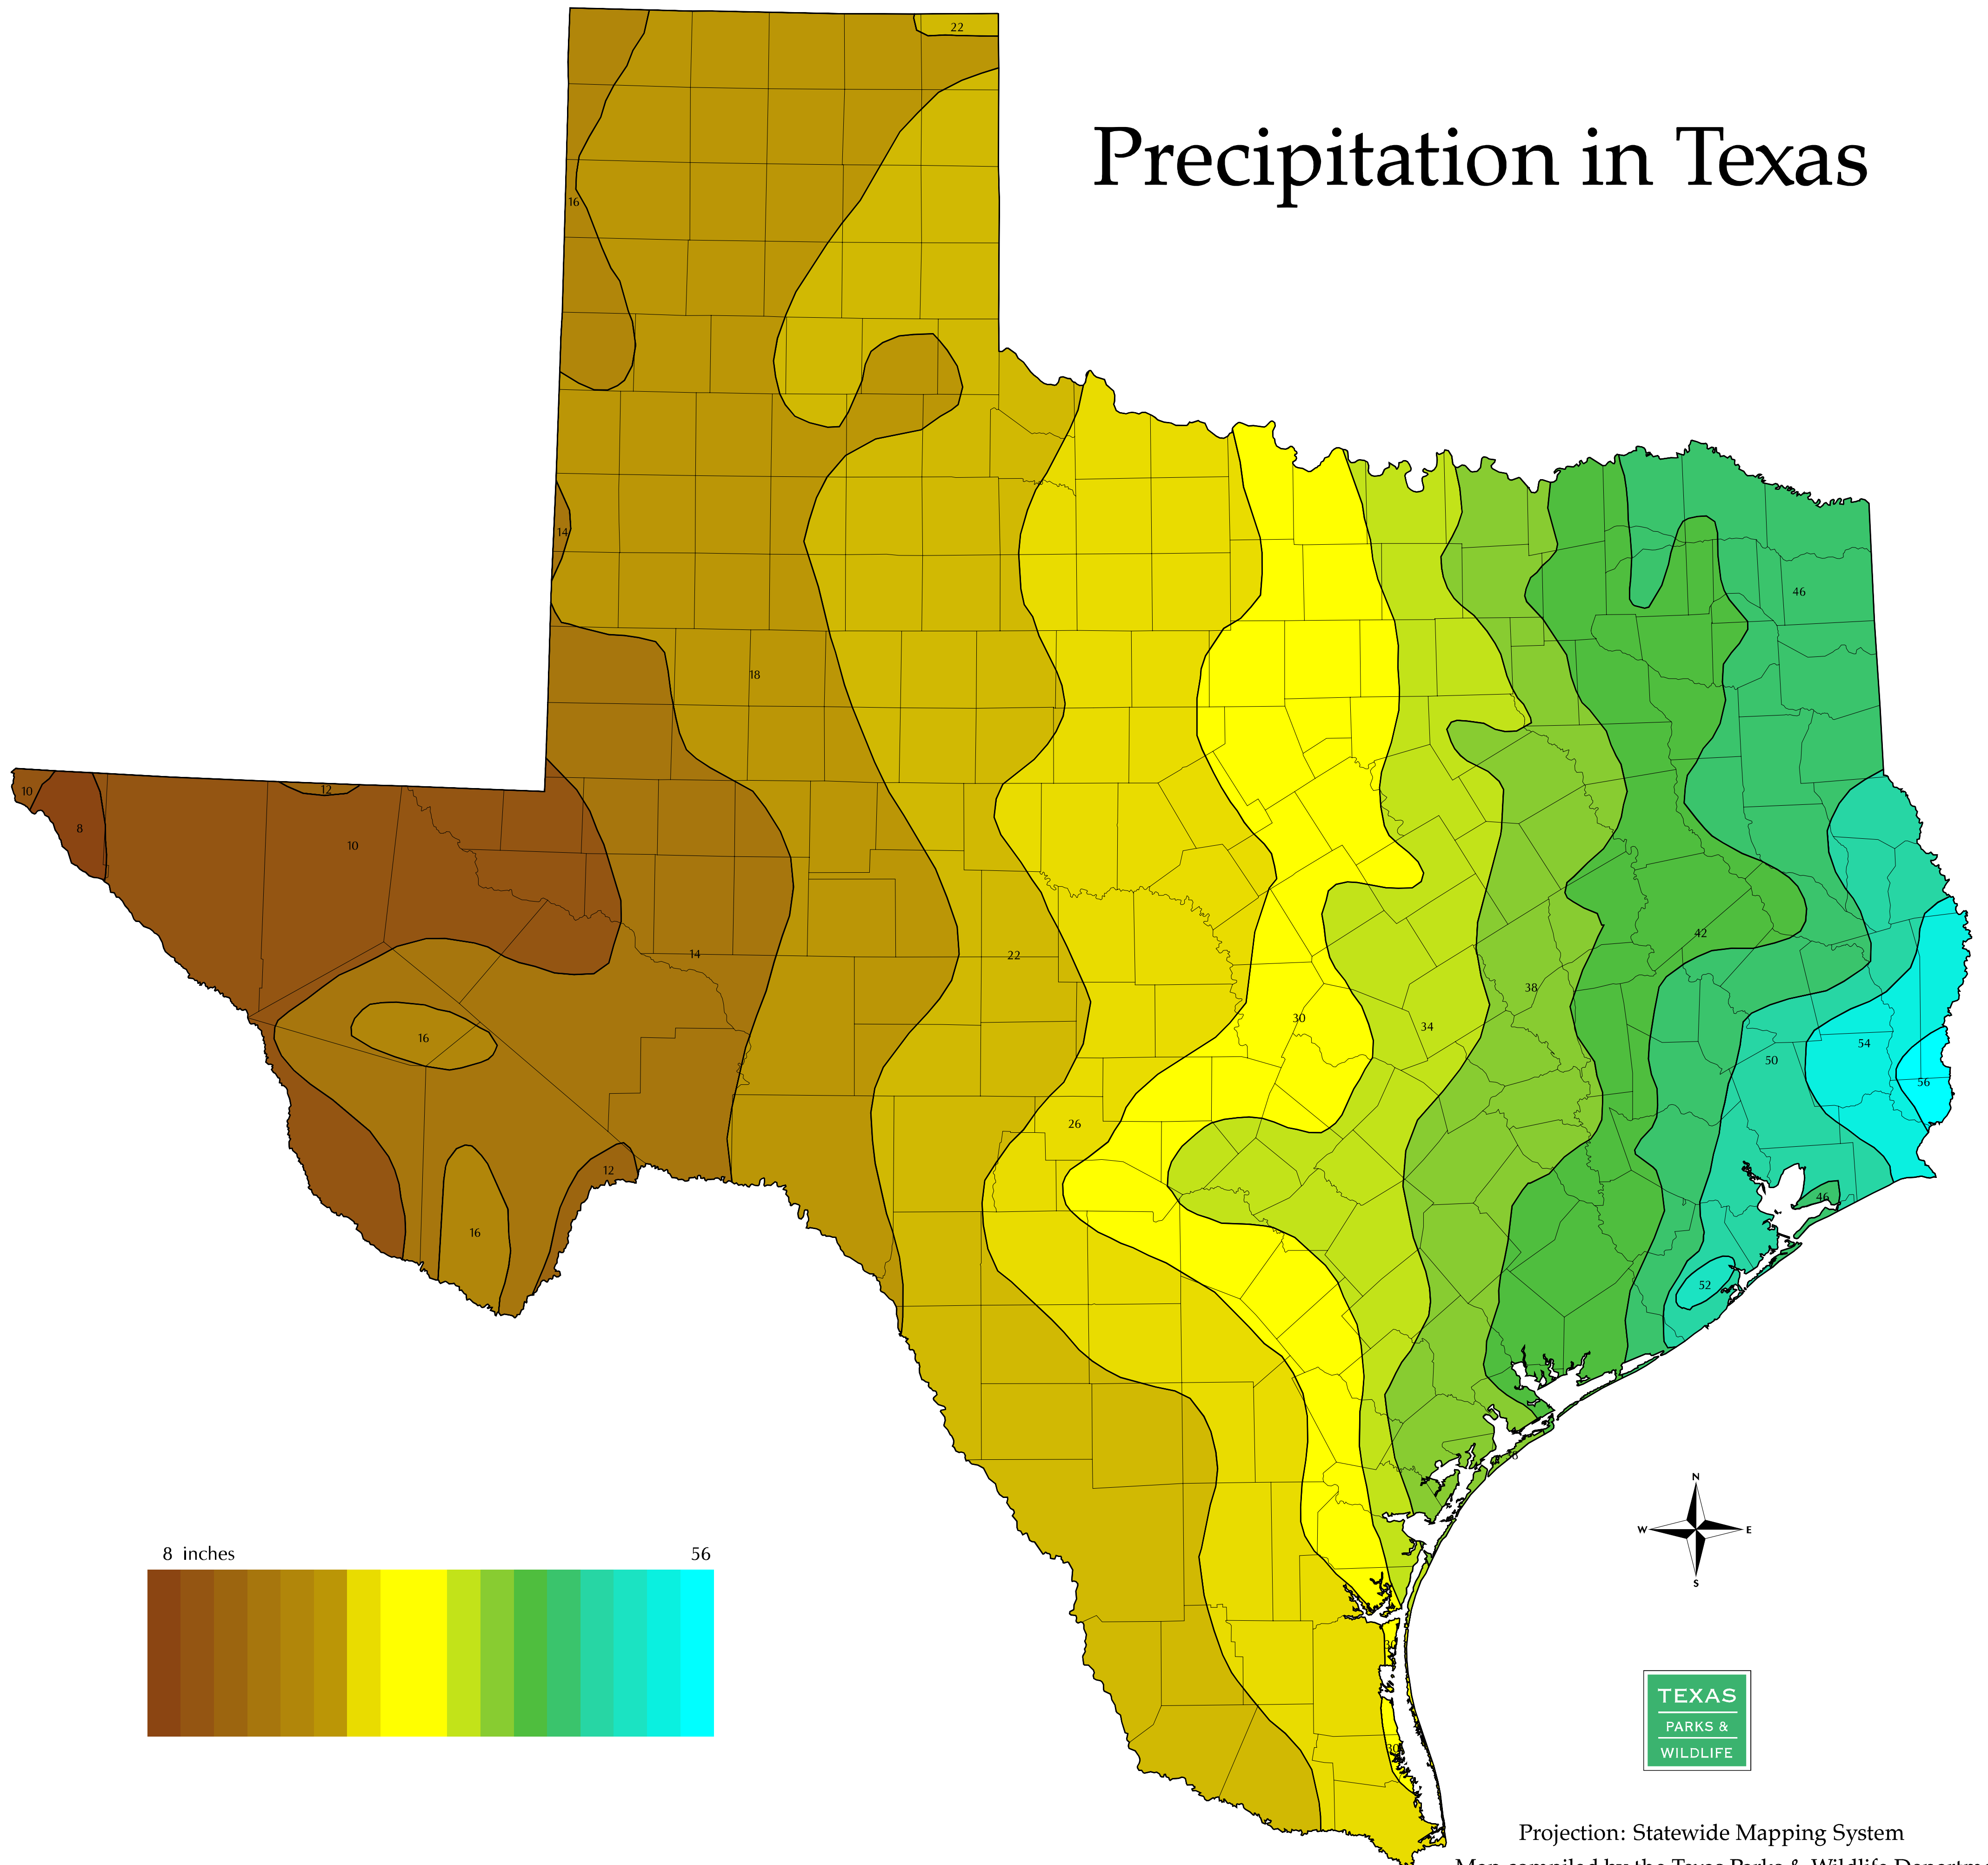

Precipitation in Texas

8 inches

56

Projection: Statewide Mapping System

Map compiled by the Texas Parks & Wildlife Department GIS Lab. No claims are made to the accuracy of the data or to the suitability of the data to a particular use.